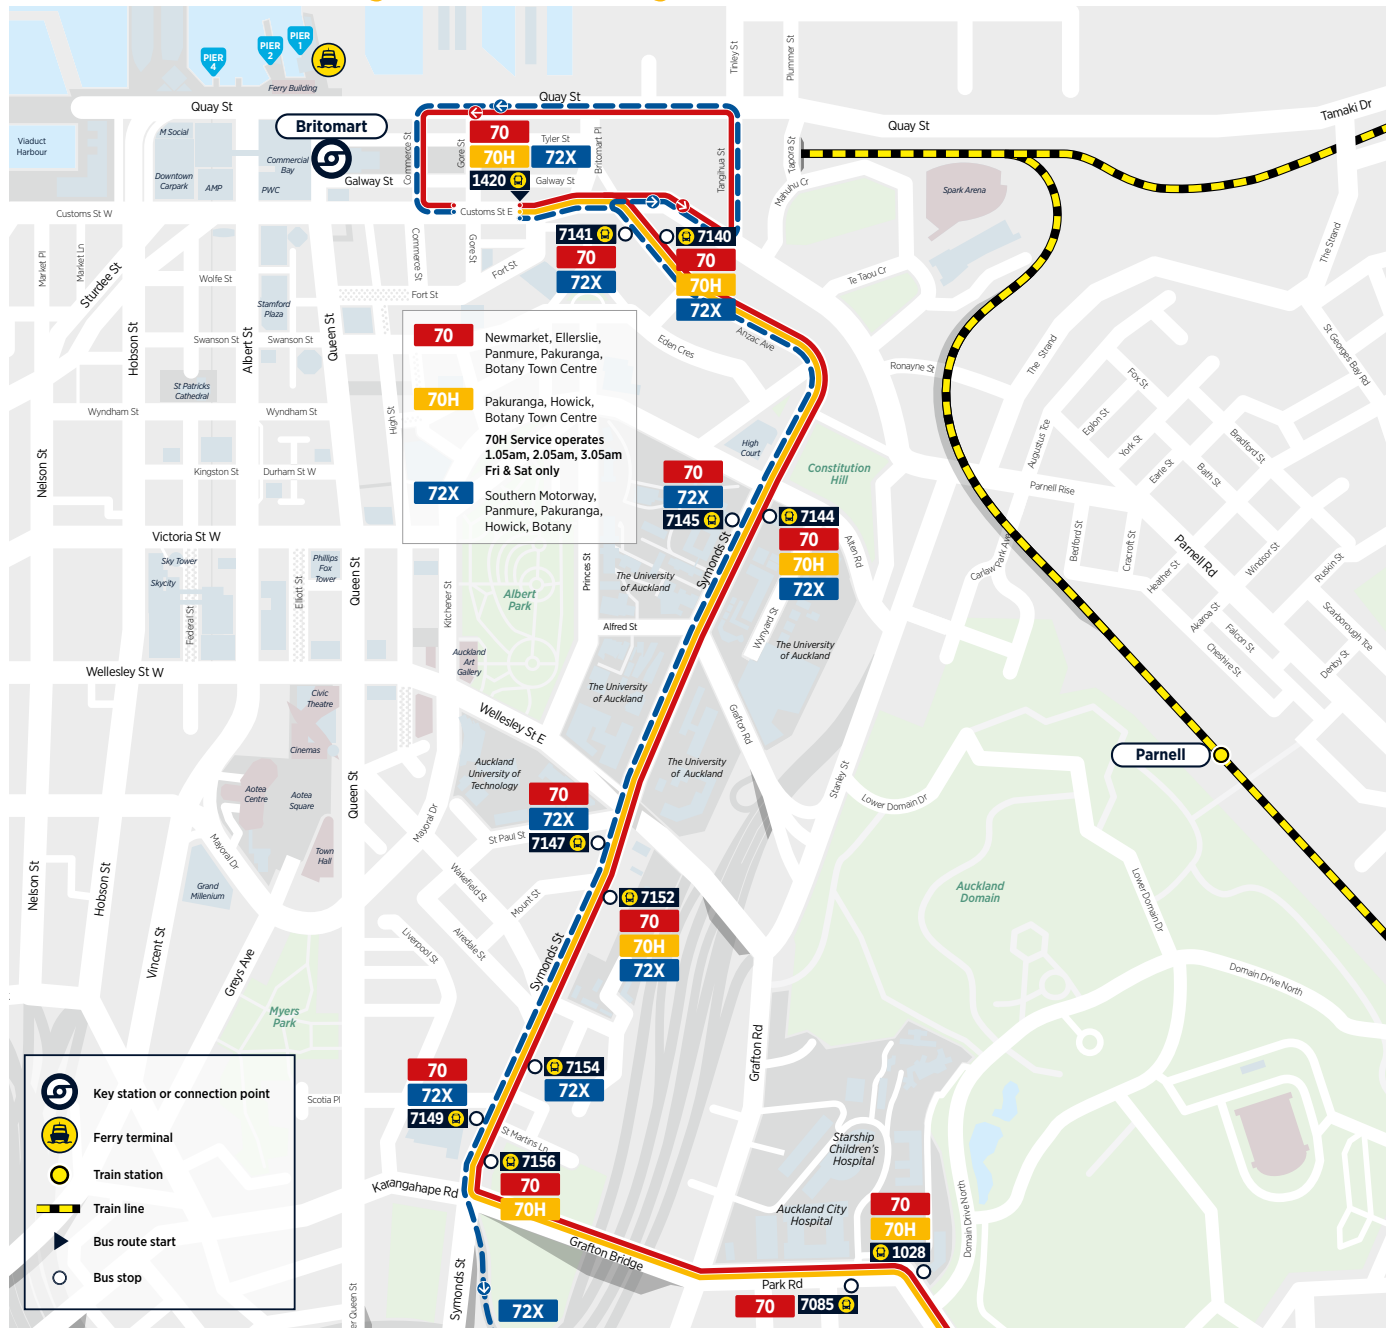

# Where to catch your bus, train and ferry in the city

# Where to connect to other services

## Ōtāhuhu Station

# East Auckland Network Map

**KEY SYMBOLS**

- Key station or connection point
- Ferry Terminal
- Train Station
- Train Line
- Services in this direction only