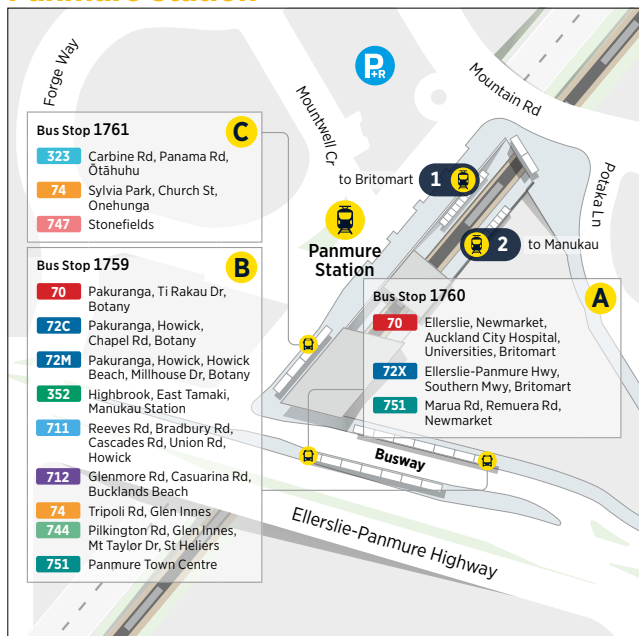

# Where to catch your bus, train and ferry in the city

## Ōtāhuhu Station

# East Auckland Network Map

**KEY SYMBOLS**

- Key station or connection point
- Ferry Terminal
- Train Station
- Train Line
- Services in this direction only

## Index

A4	Auckland Spinal Unit	+	C5	Donegal Park		B4	Hunters Corner		A1	Orakei		B5	Puhinui	
E2	Beachlands		C4	East Tamaki Heights		A1	Kohimarama		C4	Ormiston Hospital	+	A5	Puhinui Station	
C3	Botany Downs		B4	East Tamaki Industrial		C2	Lloyd Elmore Park		A4	Otāhuhu		D2	Shelly Park	
C3	Botany Super Clinic	+	B2	Farm Cove		A4	Mangere East		A4	Otāhuhu Station		B1	St Heliers	
C3	Botany Town Centre		C4	Flat Bush		B5	Manukau Station		A1	Otāhuhu Town Centre		A1	St Johns	
C1	Bucklands Beach		B1	Glendowie		C5	Manukau Heights		A3	Otāhuhu Town Centre		A2	Stonefields	
C3	Burswood		B1	Glen Innes		<b>Inset</b>	Maraetai		B4	Otara		B2	Sunnyhills	
B4	Chapel Downs		A1	Glen Innes Station		A1	Meadowbank Station		B2	Pakuranga		A2	Sylvia Park	
B5	Clover Park		C5	Goodwood Heights		C2	Mellons Bay		A2	Panmure		A3	Sylvia Park Station	
D2	Cockle Bay		C1	Half Moon Bay		A4	Middlemore Hospital		A2	Panmure Station		A2	University of Auckland - Tamaki Campus	
C3	Dannemora		B3	Highbrook		A4	Middlemore Station		A5	Papatoetoe		C5	Totara Heights	
			C2	Highland Park		A1	Mission Bay		A5	Papatoetoe Station		B1	Wai-o-Taiki Bay	
			C2	Howick		C4	Mission Heights		E2	Pine Harbour Marina		A3	Westfield	
			C2	Howick Historical Village		A2	Mt Wellington		B1	Pt England		B5	Wiri	