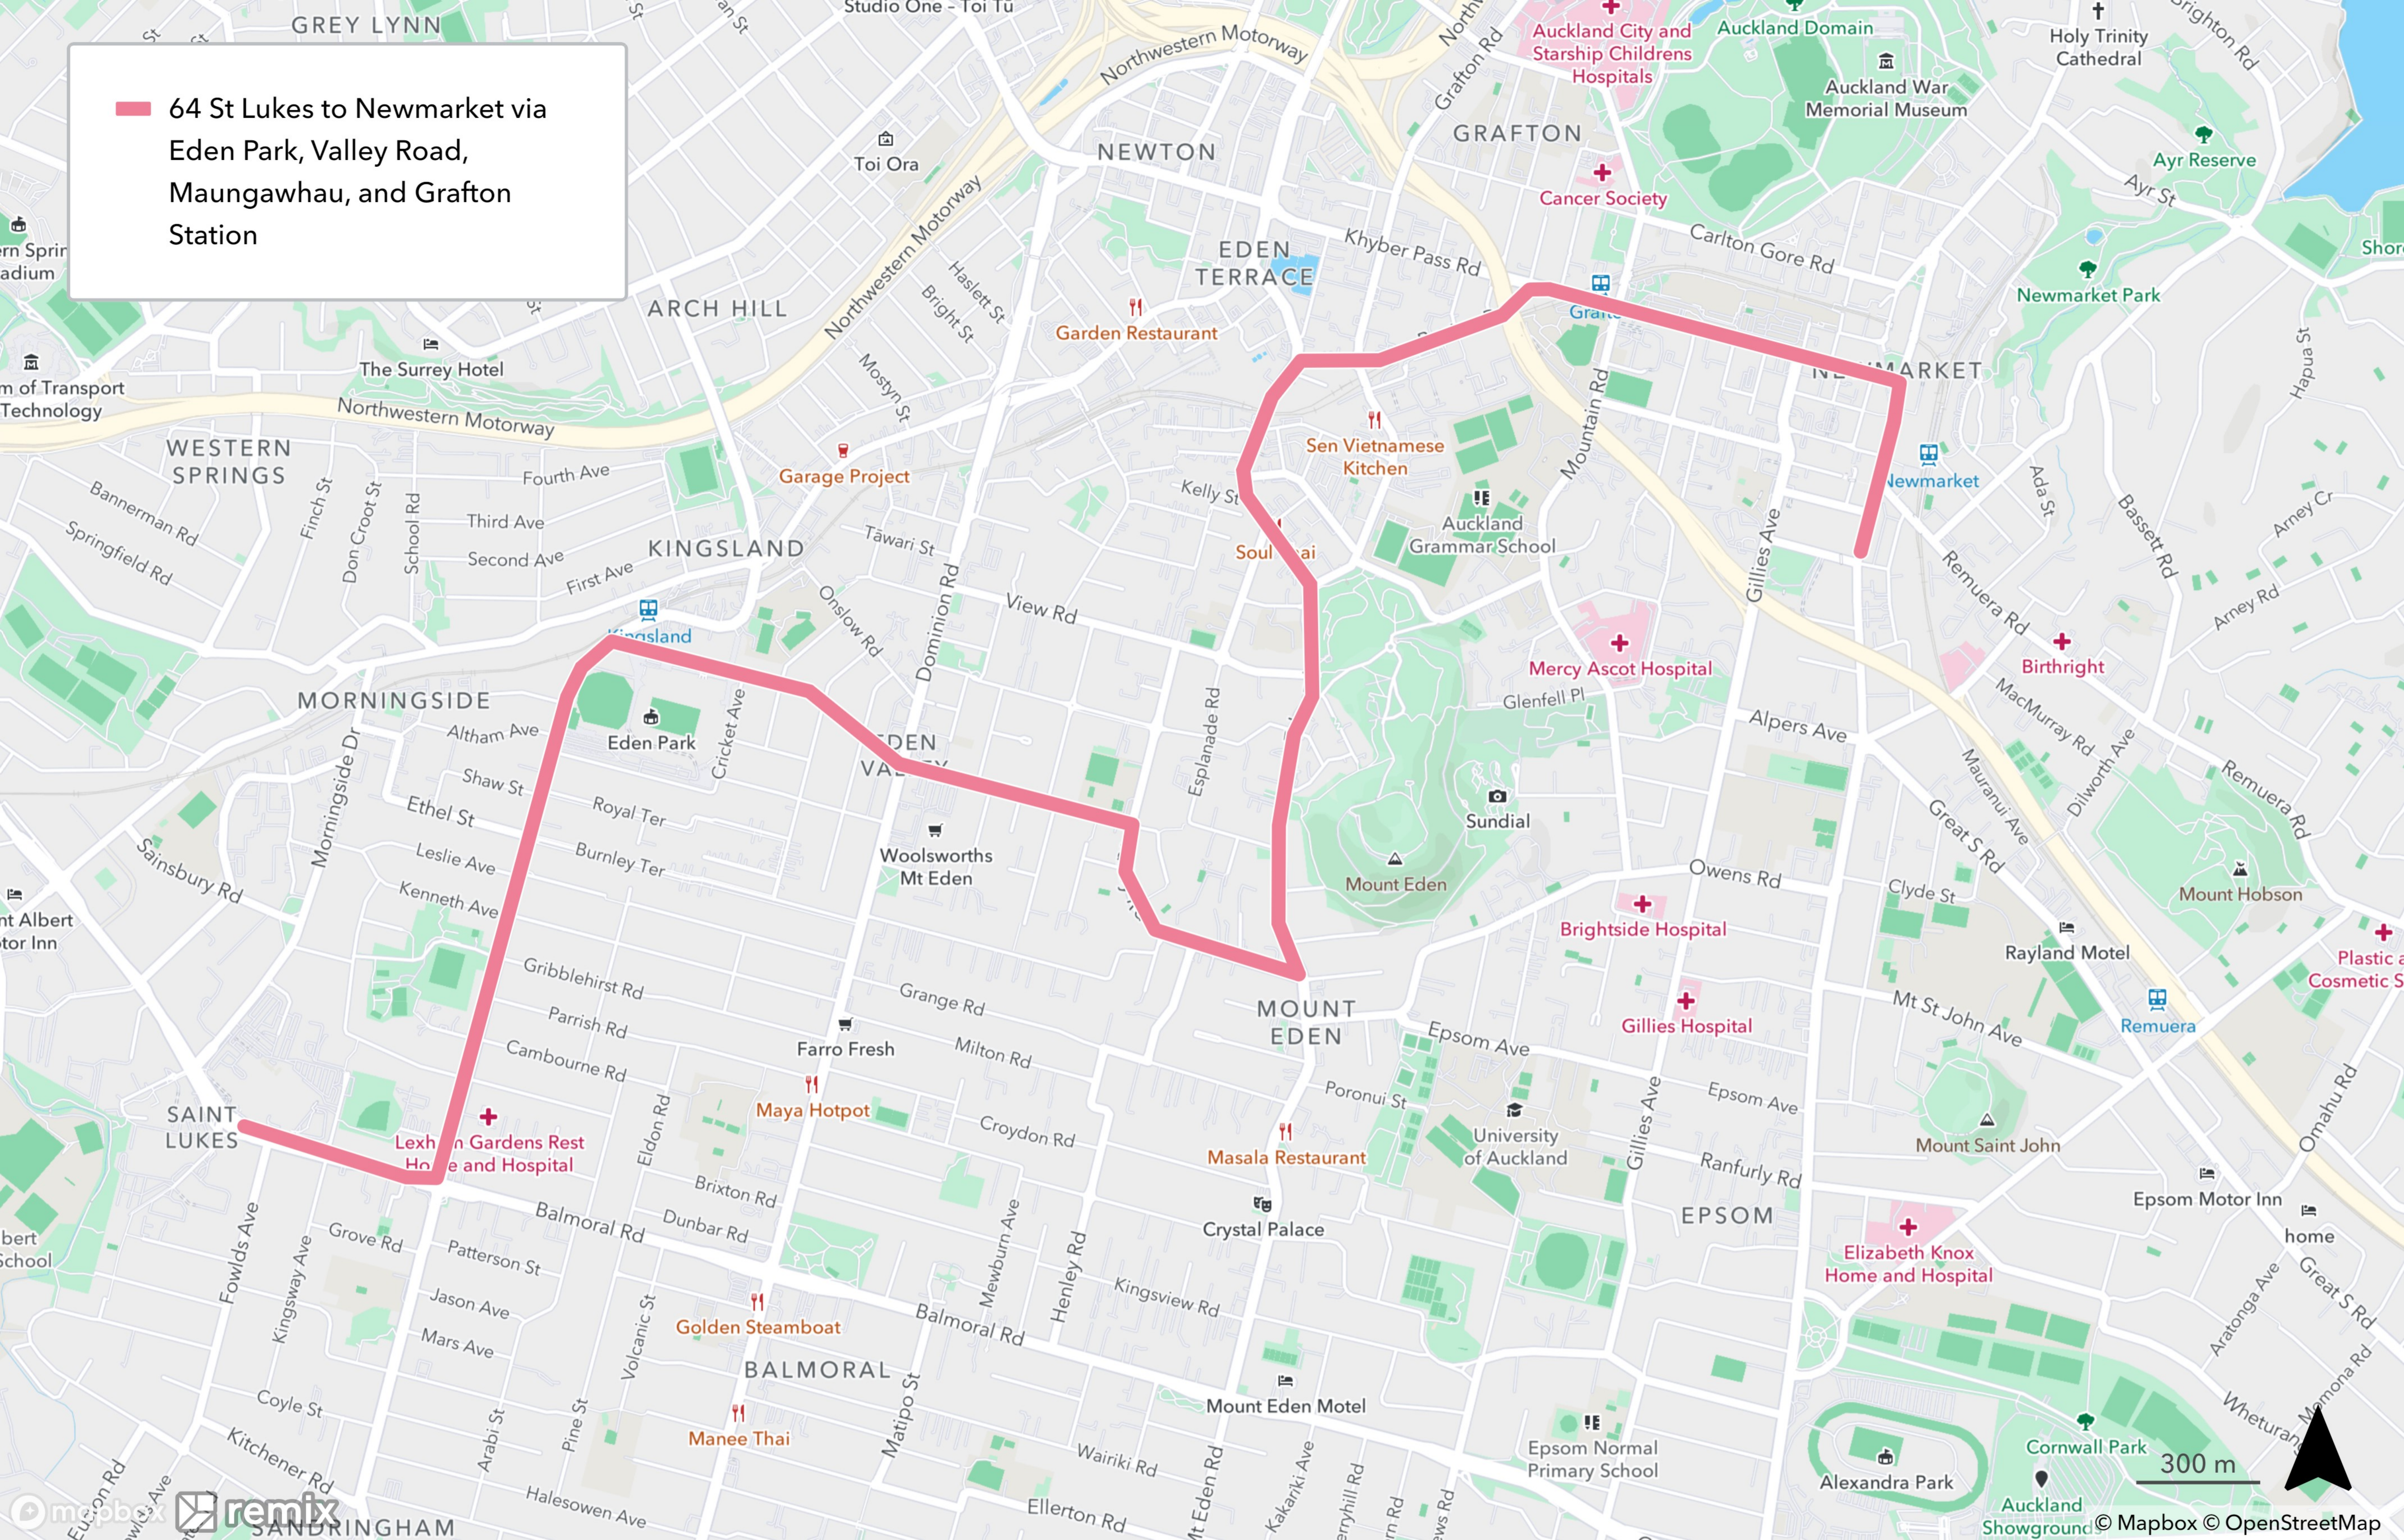

64 St Lukes to Newmarket via Eden Park, Valley Road, Maungawhau, and Grafton Station

300 m