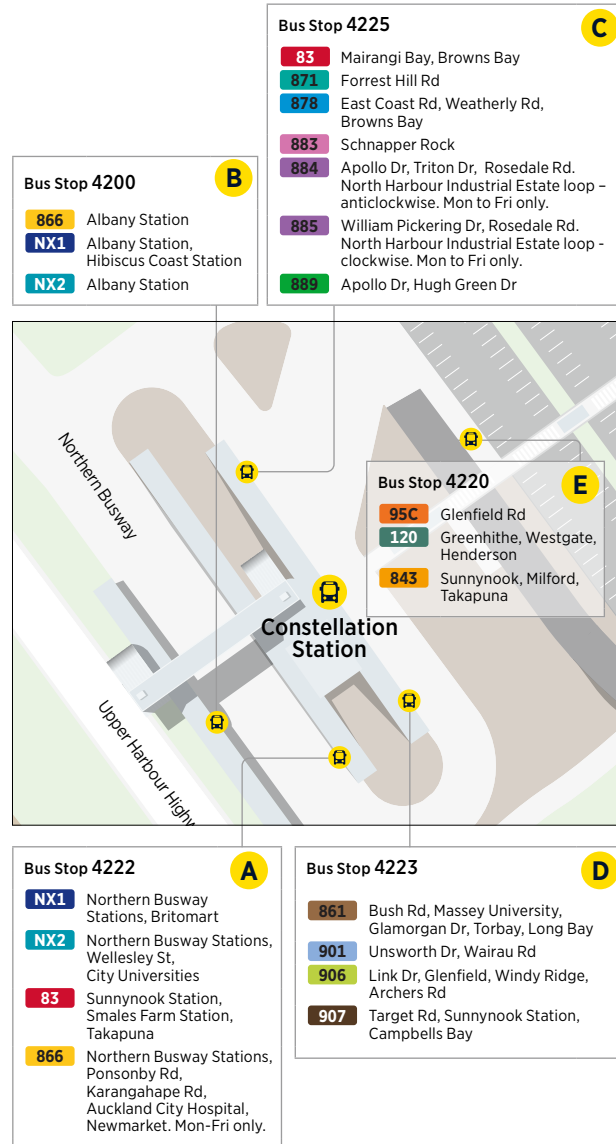

Constellation Bus Station