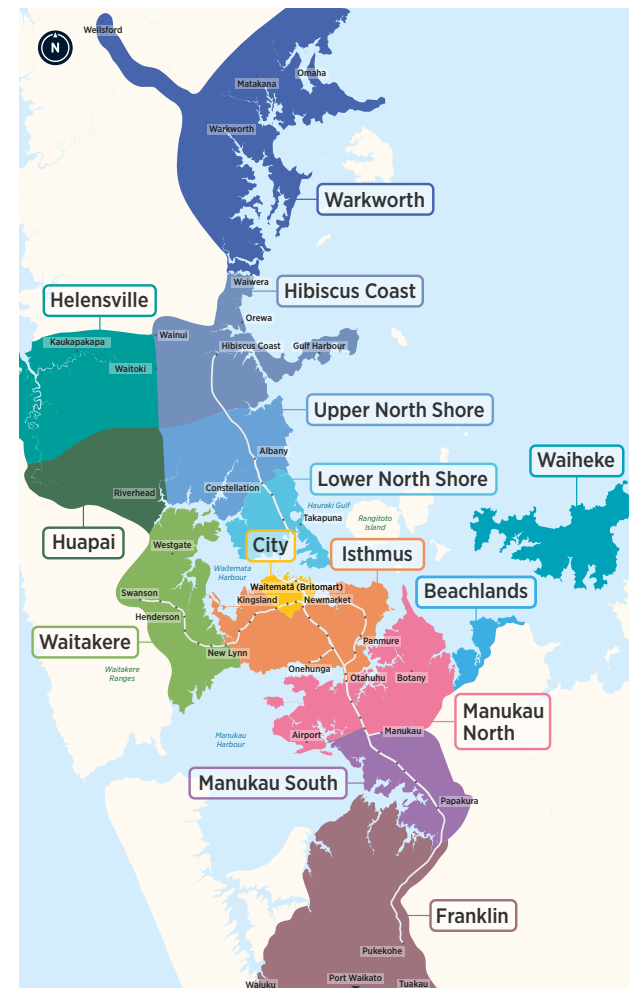

# Long Bay Torbay Browns Bay Mairangi Bay

Northern Bus Timetable

83

856

861

865

878

## Routes

- **83** Massey University, Albany Station, Browns Bay, Mairangi Bay, Constellation Station, Smales Farm Station, Takapuna..... **1**
- **856** Albany Station, Torbay, Browns Bay, Beach Rd, Milford, Smales Farm Station, North Shore Hospital, Takapuna ..... **4**
- **861** Long Bay, Torbay, Glamorgan Dr, Albany Station, Massey University, Bush Rd, Constellation Station ..... **6**
- **865** Browns Bay, Oaktree Ave, Albany Station ..... **8**
- **878** Browns Bay, Weatherly Rd, East Coast Rd, Constellation Station..... **10**

Other timetables available in this area that may interest you

Timetable	Routes
Devonport, Bayswater, Hauraki	<b>801, 802, 806, 807, 814, Devonport Ferry, Bayswater Ferry</b>
Campbells Bay, Sunnynook, Milford, Takapuna	<b>82, 83, 842, 843, 845, 856, 871, 907</b>
Beach Haven, Birkenhead	<b>94, 97B, 97R, 97V, 917, 931, 933, 941, 966, Beach Haven Ferry, Birkenhead Ferry</b>
Glenfield, Bayview, Windy Ridge	<b>95B, 95C, 95G, 906, 917, 939, 941, Birkenhead Ferry</b>
Hillcrest, Northcote	<b>94, 923, 924, 926, 928</b>
Greenhithe, Unsworth Heights, Wairau Valley	<b>120, 901, 906, 907</b>
Albany	<b>126, 883, 884, 885, 861, 866, 888, 889, 890, 917</b>
Hibiscus Coast	<b>981, 982, 983, 984, 985, 986, 987, 988, 989, NX1, Gulf Harbour Ferry</b>
Hibiscus Coast Station, Albany Station, Britomart (Lower Albert St) via all Northern Busway stations	<b>NX1</b>
Albany Station, City universities, Wellesley St via all Northern Busway stations	<b>NX2</b>
Warkworth	<b>995, 996, 997, 998, 999</b>

## Fare Zones & Boundaries

- Warkworth
- Huapai
- Manukau North
- Hibiscus Coast
- Waitakere
- Manukau South
- Upper North Shore
- City
- Franklin
- Lower North Shore
- Isthmus
- Beachlands
- Helensville
- Waiheke