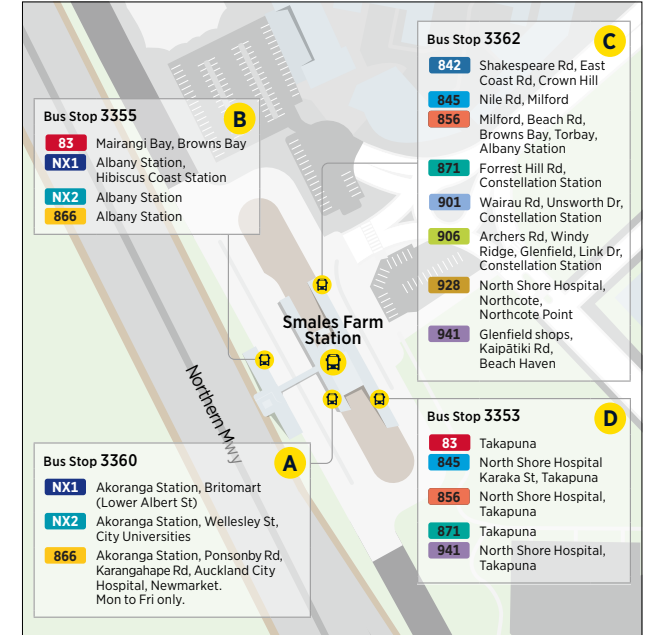

Smales Farm Bus Station