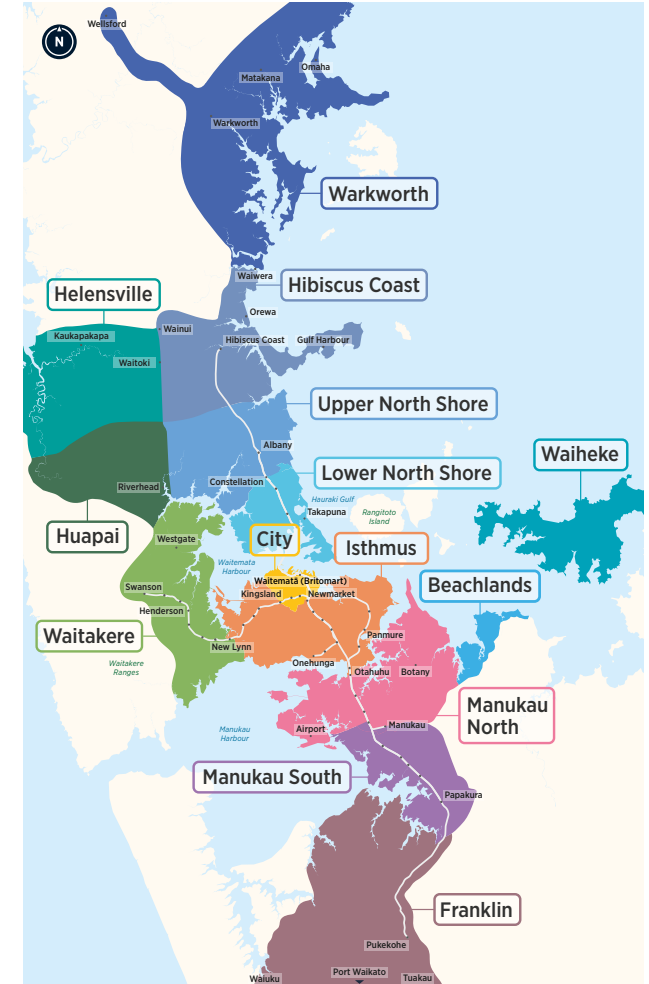

Henderson New Lynn Lincoln Bus Interchange

Western Bus Timetable

- ▶▶ **14** ▶▶ **18**
- | **152** | **154**
- | **161** | **162**
- | **170** | **171**
- | **172** | **186**
- | **191** | **195**
- | **209**

Routes

- **14** New Lynn, Henderson, Waitakere Hospital, Lincoln Bus Interchange..... **2**
- **18** New Lynn, Avondale, Pt Chevalier, Auckland Zoo, MOTAT, Grey Lynn, City Centre..... **6**
- **152** Henderson, Sunnyvale, Glen Eden, New Lynn..... **8**
- **154** Henderson, Glen Eden, New Lynn..... **10**
- **161** Brains Park, New Lynn..... **12**
- **162** Henderson, Glendene, New Lynn..... **13**
- **170** Titirangi South, Titirangi, New Lynn..... **15**
- **171** Laingholm, Woodlands Park, Titirangi, New Lynn..... **17**
- **172** Glen Eden, Titirangi, New Lynn..... **19**
- **186** New Lynn, Golf Rd, Astley Ave, New Lynn..... **21**
- **191** New Lynn, Rosebank, Avondale, Blockhouse Bay, Lynfield..... **22**
- **195** New Lynn, Green Bay, Blockhouse Bay, Pt Chevalier, Grey Lynn, Williamson Ave, City Centre..... **24**
- **209** Titirangi, Green Bay, Blockhouse Bay, Mt Albert, Kingsland, City Centre..... **26**

Fare Zones & Boundaries

- Warkworth
- Huapai
- Manukau North
- Hibiscus Coast
- Waitakere
- Manukau South
- Upper North Shore
- City
- Franklin
- Lower North Shore
- Isthmus
- Beachlands
- Helensville
- Waiheke