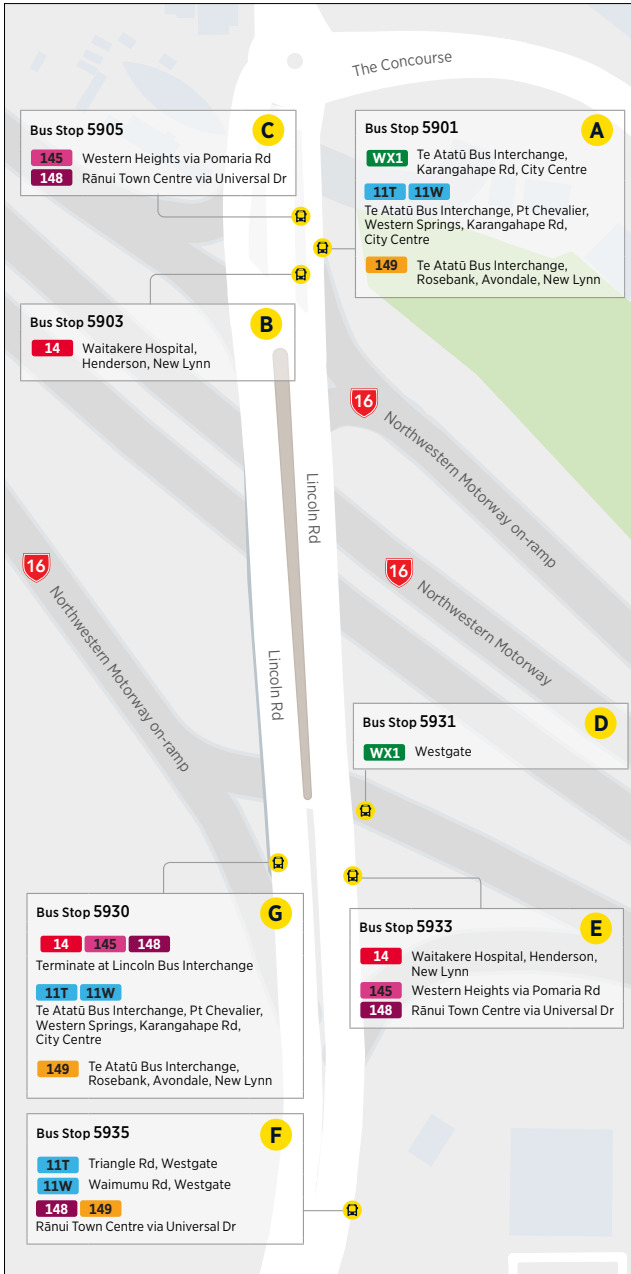

Route Map

Henderson

New Lynn Station

Lincoln Bus Interchange

Te Atatū Bus Interchange

City Centre