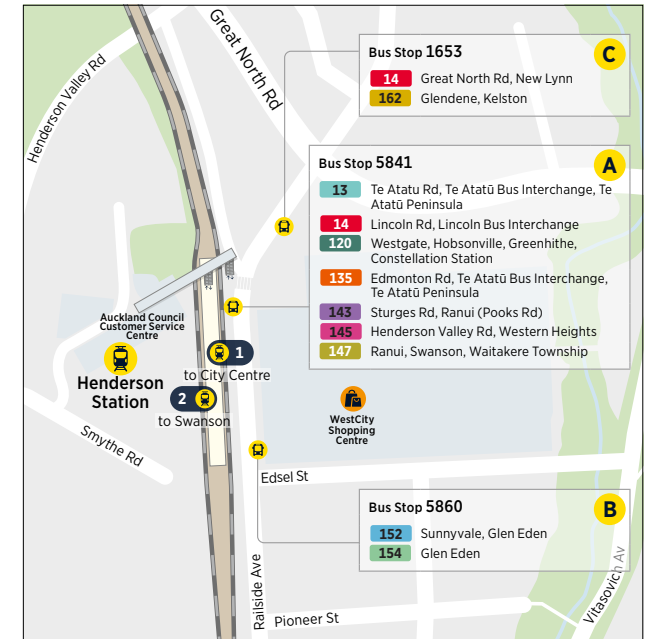

Route Map

Henderson

New Lynn Station

Lincoln Bus Interchange

Te Atatū Bus Interchange

City Centre