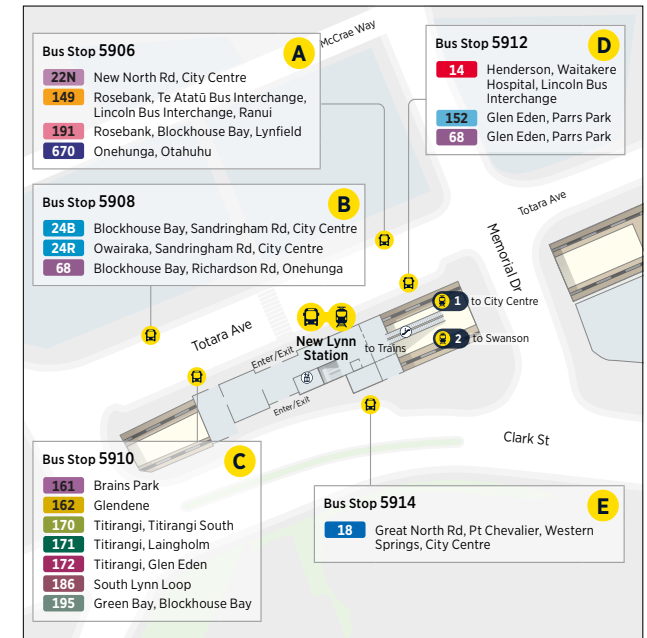

Route Map

Henderson

New Lynn Station

Lincoln Bus Interchange

Te Atatū Bus Interchange

City Centre