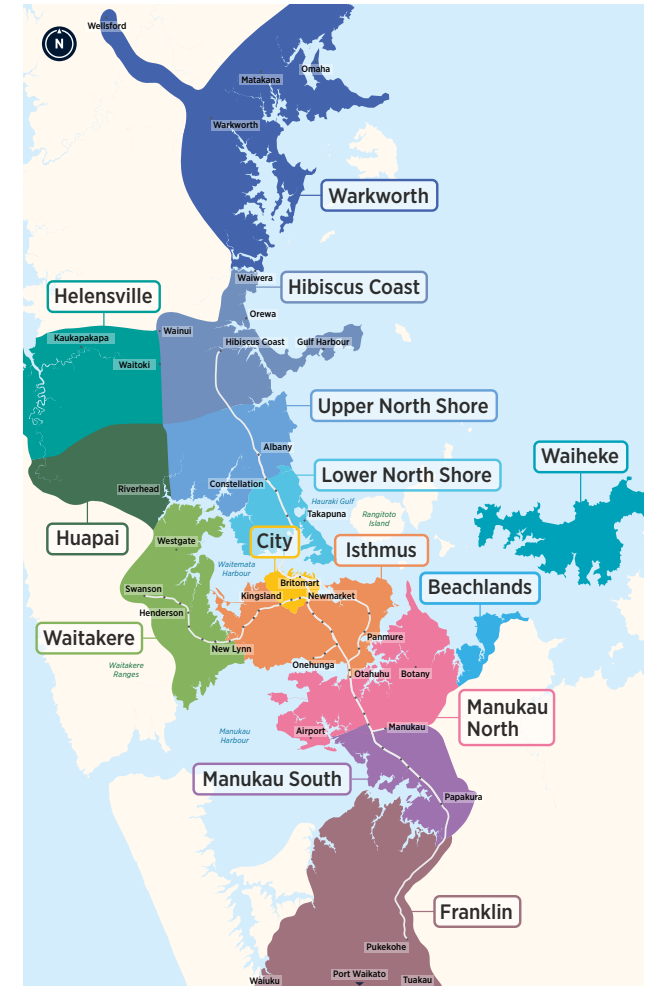

# Orakei Mission Bay St Heliers Glendowie

### TāmakiLink

- 744 ▶▶ 76
- 774 ■ 775
- 781 ■ 782
- 783

## Routes

- **Tāmaki Link** Glen Innes, St Heliers, Mission Bay, Tamaki Dr, Britomart
- **744** Panmure, Pilkington Rd, Glen Innes, Mt Taylor Dr, St Heliers
- **76** Glen Innes, West Tamaki Rd, Eastridge, Orakei, Britomart
- **774** Mt Taylor Dr, Long Dr, Mission Bay, Tamaki Dr, Britomart (Monday to Friday peak only)
- **775** Glendowie, St Heliers, Mission Bay, Tamaki Dr, Britomart (Monday to Friday peak only)
- **781** Mission Bay, Orakei, Victoria Ave, Newmarket, Auckland Museum
- **782** Sylvia Park, Mt Wellington, Ellerslie, Grand Dr, Meadowbank, Eastridge, Mission Bay
- **783** Eastern Bays Loop clockwise: St Heliers, Glendowie, Eastridge, Kupe St, Mission Bay, St Heliers
- **783** Eastern Bays Loop anticlockwise: St Heliers, Mission Bay, Kupe St, Eastridge, Glendowie, St Heliers

## Fare Zones & Boundaries

- Warkworth
- Hibiscus Coast
- Upper North Shore
- Lower North Shore
- Helensville
- Huapai
- Waitakere
- City
- Isthmus
- Waiheke
- Manukau North
- Manukau South
- Franklin
- Beachlands