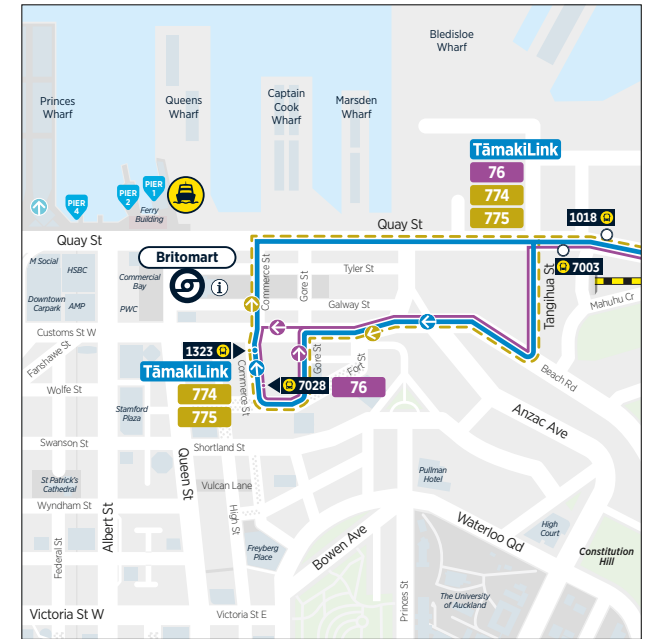

City Centre