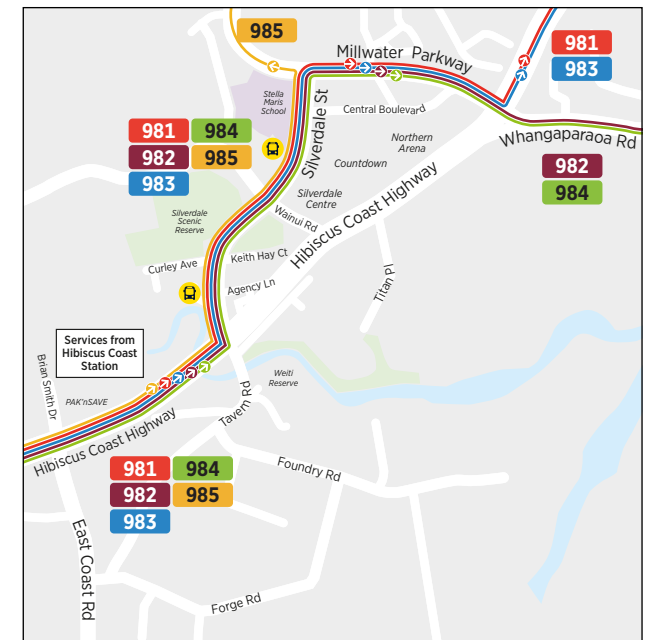

NX2 City universities to Hibiscus Coast Station
via Northern Busway

	Uni of Auckland / Wellesley St (Stop 7089)	Akoranga Station (Stop 4063)	Smales Farm Station (Stop 3355)	Sunnycreek Station (Stop 3221)	Constellation Station (Stop 4223)	Albany Station (Stop 4227)	Hibiscus Coast Station
Monday to Friday	16:33	16:58	17:00	17:04	17:06	17:18	17:40
	16:46	17:14	17:16	17:20	17:22	17:34	17:56
	16:58	17:27	17:29	17:33	17:36	17:48	18:10
	17:10	17:39	17:41	17:45	17:48	18:00	18:22
	17:22	17:46	17:48	17:52	17:55	18:07	18:29
	17:35	17:59	18:01	18:05	18:07	18:18	18:40
	17:50	18:12	18:14	18:18	18:20	18:30	18:50
	18:05	18:27	18:29	18:33	18:35	18:43	19:04
	23:30	23:46	23:48	23:51	23:53	00:03	00:21
	00:00	00:16	00:17	00:20	00:22	00:30	00:48

Route Map

Silverdale to Hibiscus Coast Station

Silverdale from Hibiscus Coast Station

Albany Bus Station

Albany Station Bus Routes

Akoranga Bus Station

Constellation Bus Station

Bus Stop 4200 **B**

- 866** Albany Station
- NX1** Albany Station, Hibiscus Coast Station
- NX2** Albany Station

Bus Stop 4225 **C**

- 83** Mairangi Bay, Browns Bay
- 871** Forrest Hill Rd
- 878** East Coast Rd, Weatherly Rd, Browns Bay
- 883** Schnapper Rock
- 884** Apollo Dr, Triton Dr, Rosedale Rd. North Harbour Industrial Estate loop - anticlockwise. Mon to Fri only.
- 885** William Pickering Dr, Rosedale Rd. North Harbour Industrial Estate loop - clockwise. Mon to Fri only.
- 889** Apollo Dr, Hugh Green Dr