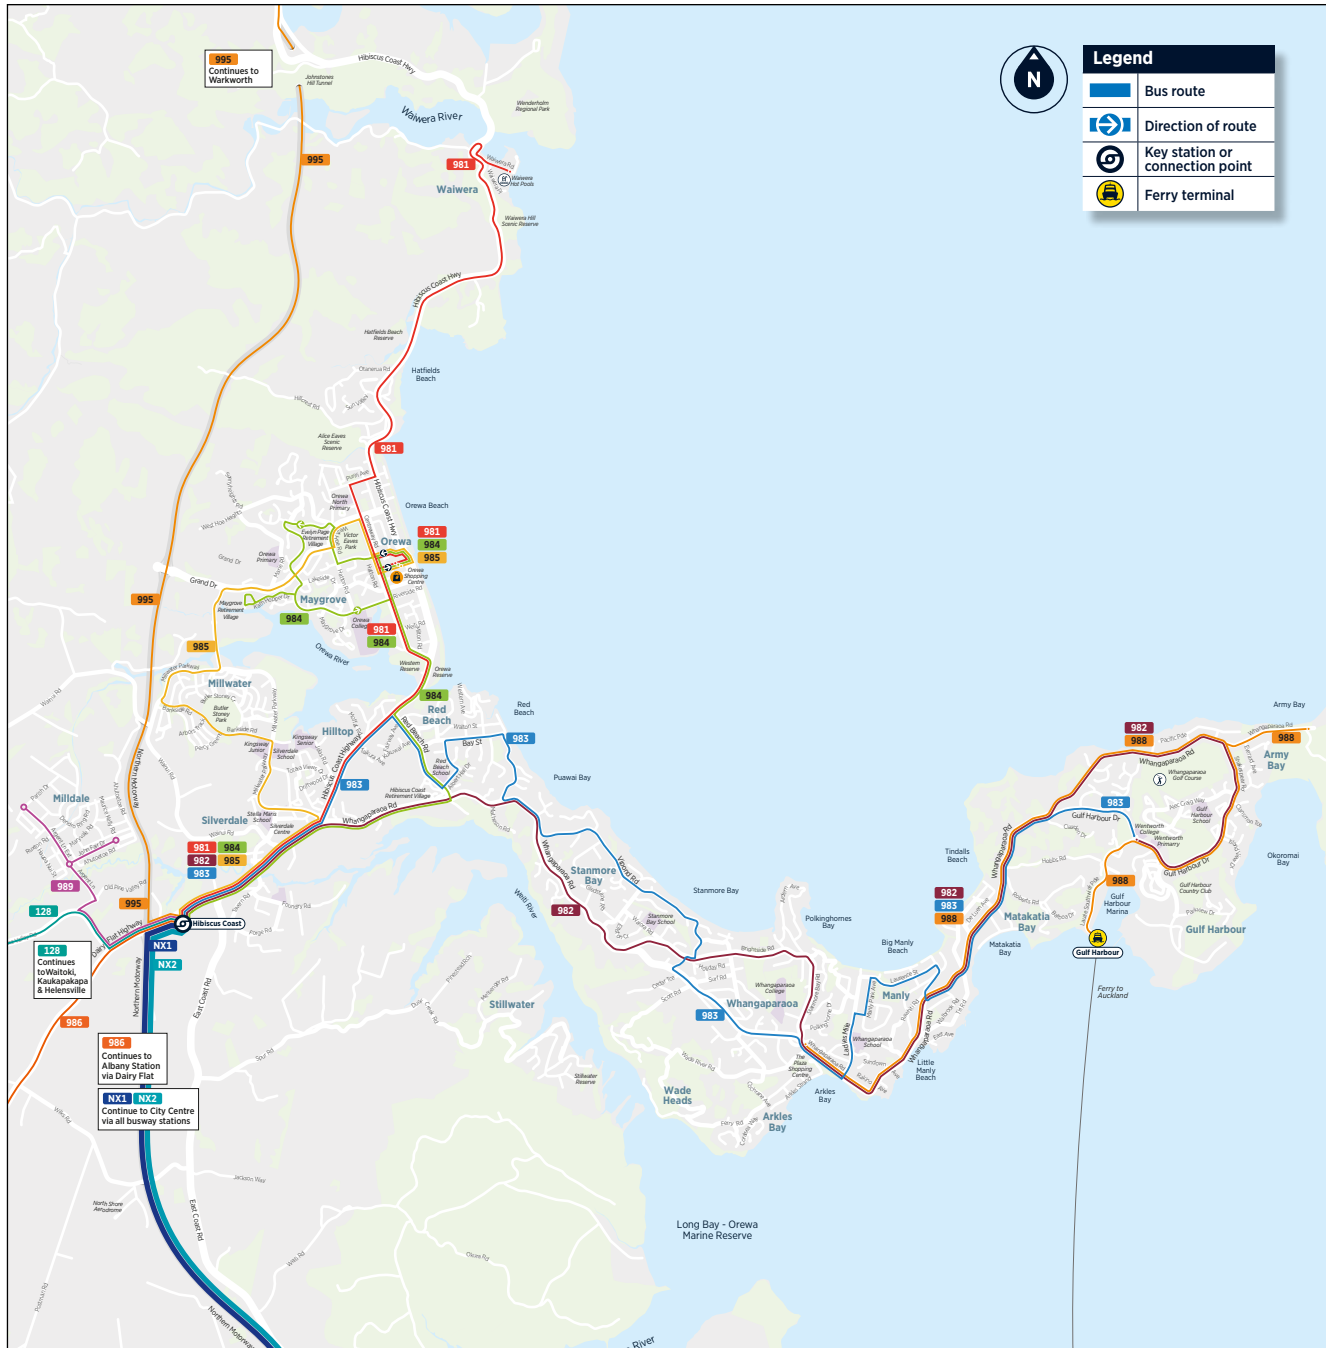

Route Map

Silverdale to Hibiscus Coast Station

Silverdale from Hibiscus Coast Station