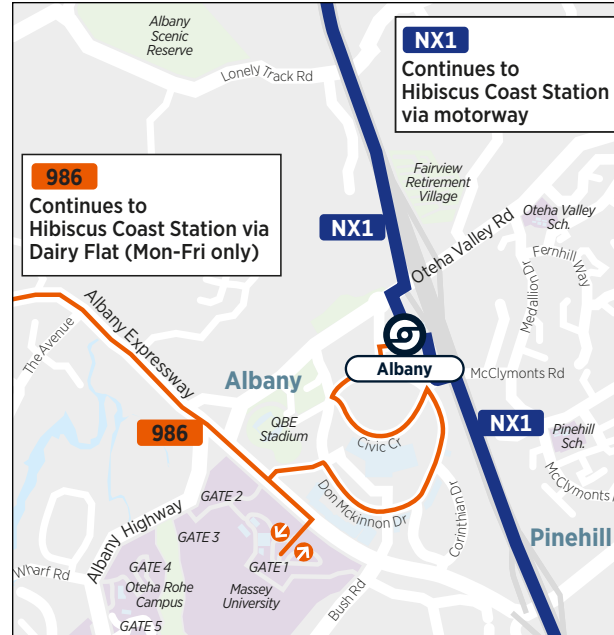

Route Map

Silverdale to Hibiscus Coast Station

Silverdale from Hibiscus Coast Station

Albany Bus Station

Albany Station Bus Routes

Akoranga Bus Station

Constellation Bus Station

Bus Stop 4200 **B**

- 866** Albany Station
- NX1** Albany Station, Hibiscus Coast Station
- NX2** Albany Station

Bus Stop 4225 **C**

- 83** Mairangi Bay, Browns Bay
- 871** Forrest Hill Rd
- 878** East Coast Rd, Weatherly Rd, Browns Bay
- 883** Schnapper Rock
- 884** Apollo Dr, Triton Dr, Rosedale Rd. North Harbour Industrial Estate loop - anticlockwise. Mon to Fri only.
- 885** William Pickering Dr, Rosedale Rd. North Harbour Industrial Estate loop - clockwise. Mon to Fri only.
- 889** Apollo Dr, Hugh Green Dr