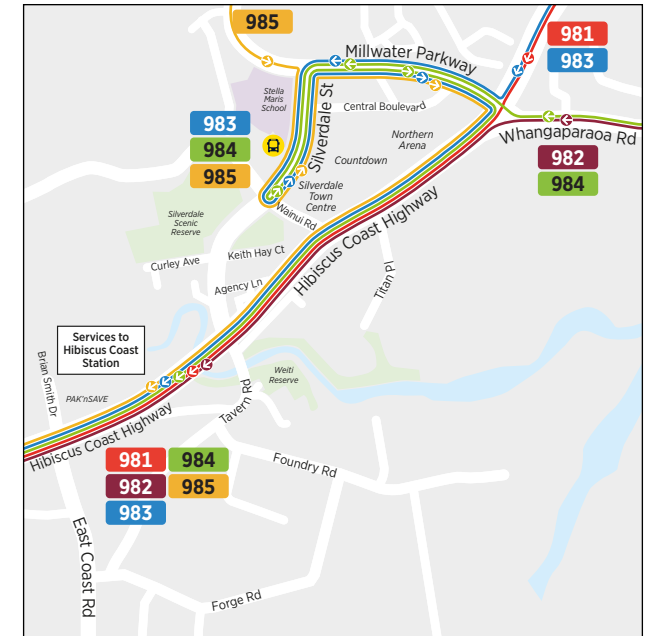

Silverdale to Hibiscus Coast Station