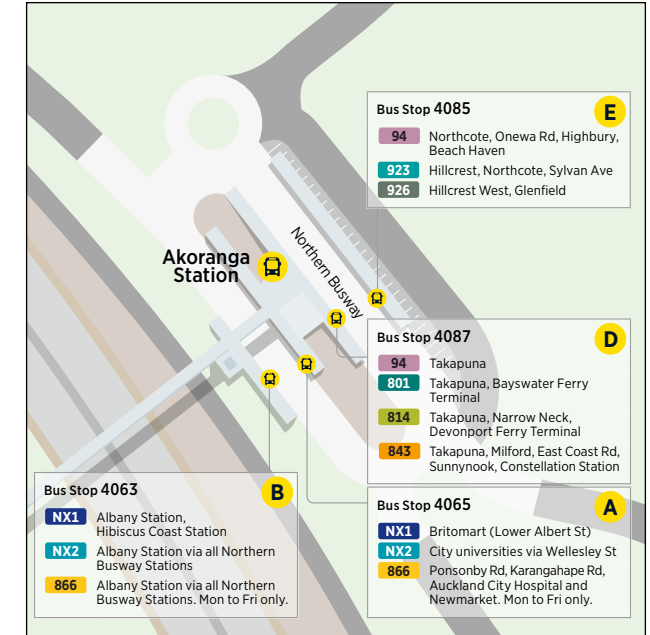

995 Warkworth to Hibiscus Coast Station

	Percy Street (stop 4593)	Walton Avenue (stop 4591)	Stop A Warkworth Community Transport Hub (stop 4517)	Stop B Hibiscus Coast (stop 4982)
Saturday	07:50	07:50	07:53	08:20
	08:50	08:50	08:53	09:20
	09:50	09:50	09:53	10:20
	10:50	10:50	10:53	11:20
	11:50	11:50	11:53	12:20
	12:50	12:50	12:53	13:20
	13:50	13:50	13:53	14:20
	14:50	14:50	14:53	15:20
	15:50	15:50	15:53	16:20
	16:50	16:50	16:53	17:20
	17:50	17:50	17:53	18:20

995 Hibiscus Coast Station to Warkworth

	Stop B Hibiscus Coast (stop 4982)	Stop B Warkworth Community Transport Hub (stop 4518)	Walton Avenue (stop 4580)	Percy Street (stop 4593)
Saturday	08:30	08:57	08:59	09:00
	09:30	09:57	09:59	10:00
	10:30	10:57	10:59	11:00
	11:30	11:57	11:59	12:00
	12:30	12:57	12:59	13:00
	13:30	13:57	13:59	14:00
	14:30	14:57	14:59	15:00
	15:30	15:57	15:59	16:00
	16:30	16:54	16:56	16:57
	17:30	17:54	17:56	17:57
	18:30	18:54	18:56	18:57

Route Map

Silverdale to Hibiscus Coast Station

Silverdale from Hibiscus Coast Station

Albany Bus Station

Albany Station Bus Routes

Akoranga Bus Station

Constellation Bus Station

Bus Stop 4200 **B**

- 866** Albany Station
- NX1** Albany Station, Hibiscus Coast Station
- NX2** Albany Station

Bus Stop 4225 **C**

- 83** Mairangi Bay, Browns Bay
- 871** Forrest Hill Rd
- 878** East Coast Rd, Weatherly Rd, Browns Bay
- 883** Schnapper Rock
- 884** Apollo Dr, Triton Dr, Rosedale Rd. North Harbour Industrial Estate loop - anticlockwise. Mon to Fri only.
- 885** William Pickering Dr, Rosedale Rd. North Harbour Industrial Estate loop - clockwise. Mon to Fri only.
- 889** Apollo Dr, Hugh Green Dr