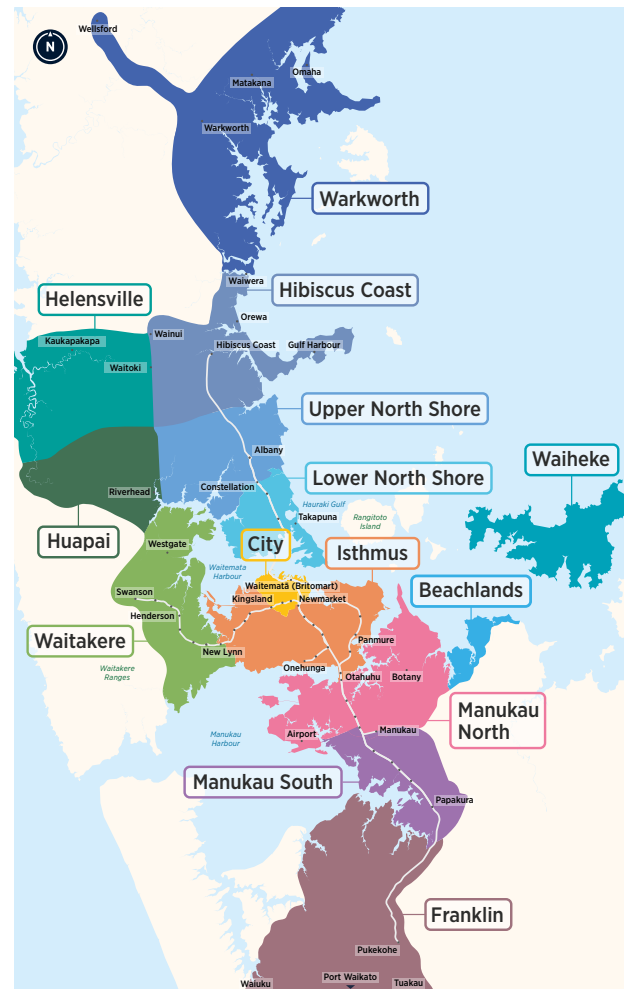

Three Kings Hillsborough Waikowhai Mt Eden Rd

Central Bus Timetable

▶▶ 64
| 27H
| 27W
| 27T

Routes

- 64 Newmarket, Mt Eden, Valley Rd Shops, Kingsland
- 27H, 27T, 27W Waikowhai, Hillsborough, Three Kings, Mt Eden Rd to City
- 27H, 27T, 27W City to Mt Eden Rd, Three Kings, Hillsborough, Waikowhai

Other timetables available in this area that may interest you

Timetable	Routes
Link	CityLink, InnerLink, OuterLink, TāmakiLink
Central Isthmus Crosstown	64, 66, 68, 650, 670
New North Rd	20, 22N, 22R
Sandringham Rd	24B, 24R
Dominion Rd	25B, 25L, 252, 253
Train timetable	Western Line

Fare Zones & Boundaries

- Warkworth
- Huapai
- Manukau North
- Hibiscus Coast
- Waitakere
- Manukau South
- Upper North Shore
- City
- Franklin
- Lower North Shore
- Isthmus
- Beachlands
- Helensville
- Waiheke

27H 27W

Waikowhai, Hillsborough to Britomart
via Three Kings and Mt Eden Rd

		Waikowhai / 1640 Dominion Rd (Stop 8450)	Waikowhai / Opp 1642 Dominion Rd (Stop 8451)	Three Kings (Stop 8533)	Mt Eden Shops (Stop 8513)	Britomart (Stop 7024)
Saturday	27W	-	15:35	15:45	15:57	16:18
	27H	15:50	-	16:00	16:12	16:32
	27W	-	16:05	16:15	16:27	16:48
	27H	16:20	-	16:30	16:42	17:02
	27W	-	16:35	16:45	16:56	17:15
	27H	16:50	-	17:00	17:12	17:32
	27W	-	17:05	17:15	17:26	17:45
	27H	17:20	-	17:30	17:41	18:00
	27W	-	17:35	17:45	17:56	18:15
	27H	17:50	-	18:00	18:11	18:30
	27W	-	18:05	18:15	18:26	18:45
	27H	18:20	-	18:30	18:41	19:00
	27W	-	18:35	18:45	18:56	19:15
	27H	18:52	-	19:00	19:12	19:32
	27W	-	19:07	19:15	19:26	19:45
	27H	19:22	-	19:30	19:41	20:00
	27W	-	19:37	19:45	19:56	20:15
	27H	19:52	-	20:00	20:11	20:30
	27W	-	20:07	20:15	20:26	20:45
	27H	20:22	-	20:30	20:41	21:00
	27W	-	20:37	20:45	20:56	21:15
	27H	20:52	-	21:00	21:11	21:30
	27W	-	21:07	21:15	21:25	21:42
	27H	21:22	-	21:30	21:41	22:00
	27W	-	21:37	21:45	21:55	22:12
	27H	21:52	-	22:00	22:11	22:30
	27W	-	22:07	22:15	22:25	22:42
	27H	22:22	-	22:30	22:41	23:00
	27W	-	22:52	23:00	23:10	23:27
	27H	23:22	-	23:30	23:41	00:00