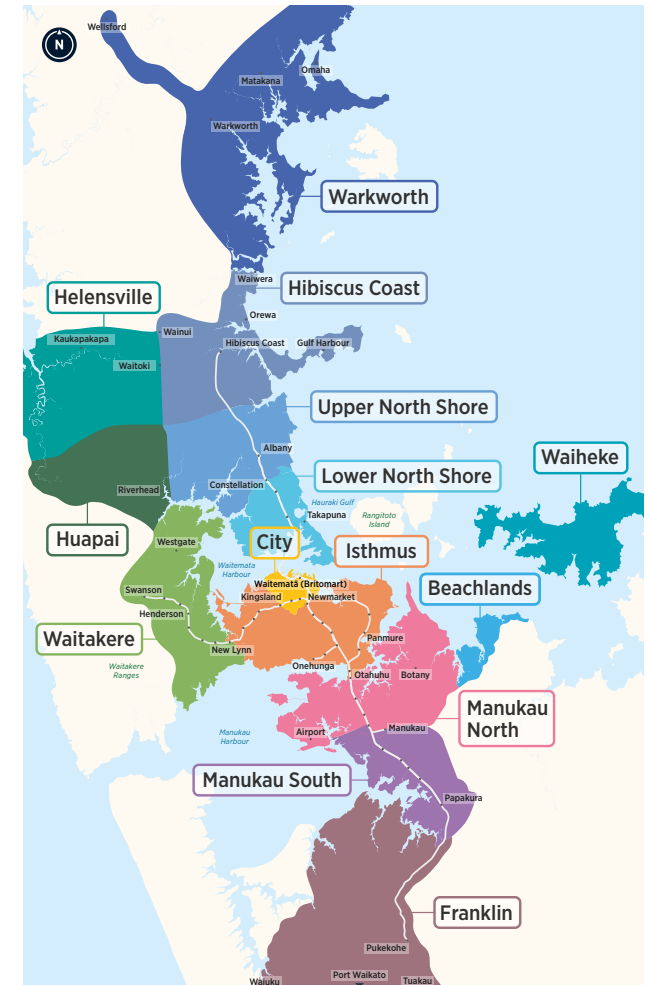

# Otara Papatoetoe Highbrook East Tamaki

## Southern Bus Timetable

- 31**
- 33**
- 314**
- 325**
- 351**
- 352**
- 353**
- 361**

## Routes

- 31** Mangere Town Centre, Papatoetoe, Hunters Corner, Otara, Botany ..... 2
- 33** Papakura, Great South Rd, Manurewa, Manukau, Otahuhu Town Centre, Otahuhu Station ..... 4
- 314** Middlemore, Otara, Ormiston, Mission Heights.....10
- 325** Mangere Town Centre, Otahuhu Station, Otahuhu Town Centre, Bairds Rd, Otara, Manukau Station .....12
- 351** Otahuhu Station, Otahuhu Town Centre, Highbrook, Botany (Monday to Friday only) .....14
- 352** Panmure, Highbrook, East Tamaki, Manukau (Monday to Friday peak only) .....15
- 353** Manukau Station, Preston Rd, Springs Rd, Harris Rd, Botany .....16
- 361** Manurewa, Clendon Park, Homai, Manukau, Tui Rd, Otara MIT North Campus .....18

## Fare Zones & Boundaries

- Warkworth
- Huapai
- Manukau North
- Hibiscus Coast
- Waitakere
- Manukau South
- Upper North Shore
- City
- Franklin
- Lower North Shore
- Isthmus
- Beachlands
- Helensville
- Waiheke