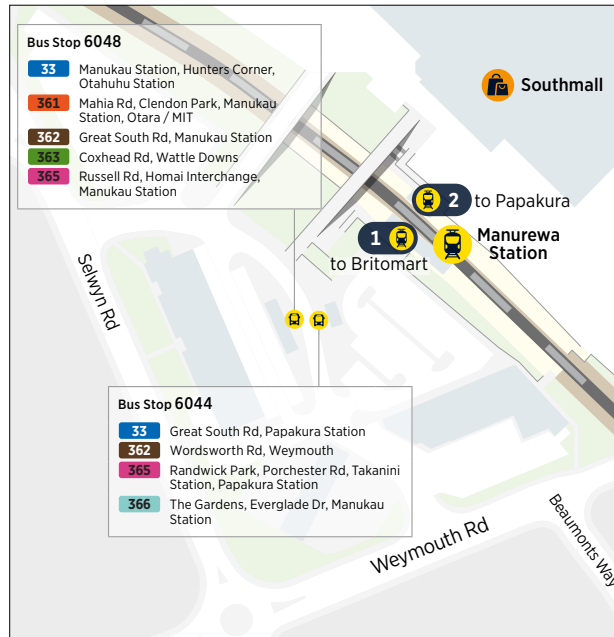

363 Wattle Downs Loop

via Wattle Farm Rd and Carnoustie Dr

	Stop A Manurewa Station (stop 6048)	Clayton Park Primary (stop 6796)	Stop A Manurewa Station
Sunday	07:15	07:20	07:38
and Public	08:15	08:20	08:38
Holidays	09:15	09:20	09:38
	10:15	10:20	10:38
	11:15	11:20	11:38
	12:15	12:20	12:38
	13:15	13:20	13:38
	14:15	14:21	14:40
	15:15	15:21	15:40
	16:15	16:20	16:38
	17:15	17:20	17:38
	18:15	18:20	18:38
	19:15	19:20	19:38
	20:15	20:20	20:38

366 Manukau Station to Manurewa Interchange

via Everglade Dr and The Gardens

	Bay 16 Manukau Bus Station (stop 1816)	Botanic Gardens (stop 6966)	Stop B Manurewa Station
Saturday	07:03	07:15	07:29
	07:33	07:45	07:59
	08:03	08:15	08:29
	08:33	08:45	08:59
	09:03	09:16	09:33
	09:33	09:46	10:03
	10:03	10:16	10:33
	10:33	10:46	11:03
	11:03	11:16	11:33
	11:33	11:46	12:03
	12:03	12:18	12:37
	12:33	12:48	13:05
Then at the following minutes past each hour	:03	:18	:35
	:33	:48	:05
until	18:03	18:18	18:35
	18:33	18:48	19:05
	19:03	19:17	19:29
	19:43	19:57	20:09
	20:43	20:57	21:09
	21:33	21:44	21:56
	22:33	22:44	22:56
	23:33	23:44	23:56

366 Manukau Station to Manurewa Interchange

via Everglade Dr and The Gardens

	Bay 16 Manukau Bus Station (stop 1816)	Botanic Gardens (stop 6966)	Stop B Manurewa Station
Sunday and Public Holidays	07:03	07:15	07:29
	07:33	07:45	07:59
	08:03	08:15	08:29
	08:33	08:45	08:59
	09:03	09:15	09:29
	09:33	09:47	10:02
	10:03	10:17	10:32
	10:33	10:47	11:02
	11:03	11:17	11:32
	11:33	11:47	12:02
	12:03	12:17	12:32
	12:33	12:48	13:05
	13:03	13:18	13:35
	13:33	13:48	14:05
	14:03	14:18	14:35
	14:33	14:48	15:02
	15:03	15:18	15:32
	15:33	15:48	16:02
	16:03	16:18	16:32
	16:33	16:48	17:02
	17:03	17:17	17:30
	17:33	17:47	18:00
	18:03	18:17	18:30
	18:33	18:47	19:00
	19:03	19:17	19:30
	19:43	19:57	20:10
	20:43	20:54	21:06
	21:33	21:44	21:56
	22:33	22:44	22:56

Route Map

Manurewa Interchange

Manukau Station

Otara Interchange

Otāhuhu Station