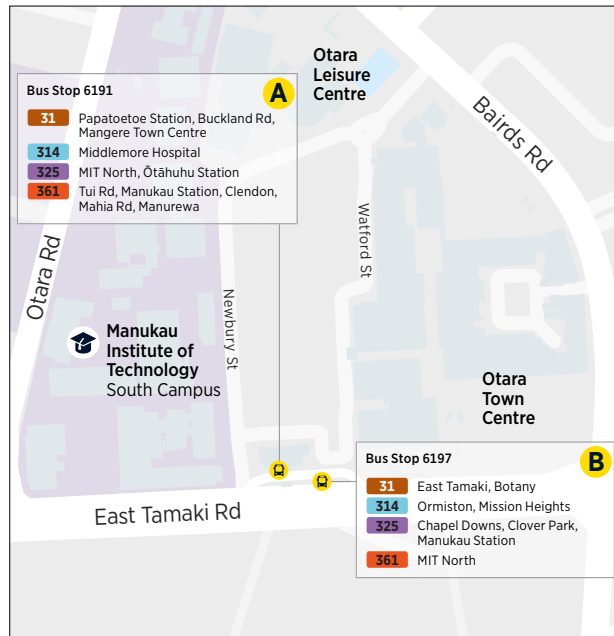

363 Wattle Downs Loop

via Wattle Farm Rd and Carnoustie Dr

	Stop A Manurewa Station (stop 6048)	Clayton Park Primary (stop 6796)	Stop A Manurewa Station
Sunday	07:15	07:20	07:38
and Public	08:15	08:20	08:38
Holidays	09:15	09:20	09:38
	10:15	10:20	10:38
	11:15	11:20	11:38
	12:15	12:20	12:38
	13:15	13:20	13:38
	14:15	14:21	14:40
	15:15	15:21	15:40
	16:15	16:20	16:38
	17:15	17:20	17:38
	18:15	18:20	18:38
	19:15	19:20	19:38
	20:15	20:20	20:38

366 Manukau Station to Manurewa Interchange

via Everglade Dr and The Gardens

	Bay 16 Manukau Bus Station (stop 1816)	Botanic Gardens (stop 6966)	Stop B Manurewa Station
Sunday and Public Holidays	07:03	07:15	07:29
	07:33	07:45	07:59
	08:03	08:15	08:29
	08:33	08:45	08:59
	09:03	09:15	09:29
	09:33	09:47	10:02
	10:03	10:17	10:32
	10:33	10:47	11:02
	11:03	11:17	11:32
	11:33	11:47	12:02
	12:03	12:17	12:32
	12:33	12:48	13:05
	13:03	13:18	13:35
	13:33	13:48	14:05
	14:03	14:18	14:35
	14:33	14:48	15:02
	15:03	15:18	15:32
	15:33	15:48	16:02
	16:03	16:18	16:32
	16:33	16:48	17:02
	17:03	17:17	17:30
	17:33	17:47	18:00
	18:03	18:17	18:30
	18:33	18:47	19:00
	19:03	19:17	19:30
	19:43	19:57	20:10
	20:43	20:54	21:06
	21:33	21:44	21:56
	22:33	22:44	22:56

Route Map

Manurewa Interchange

Manukau Station

Otara Interchange

Otāhuhu Station