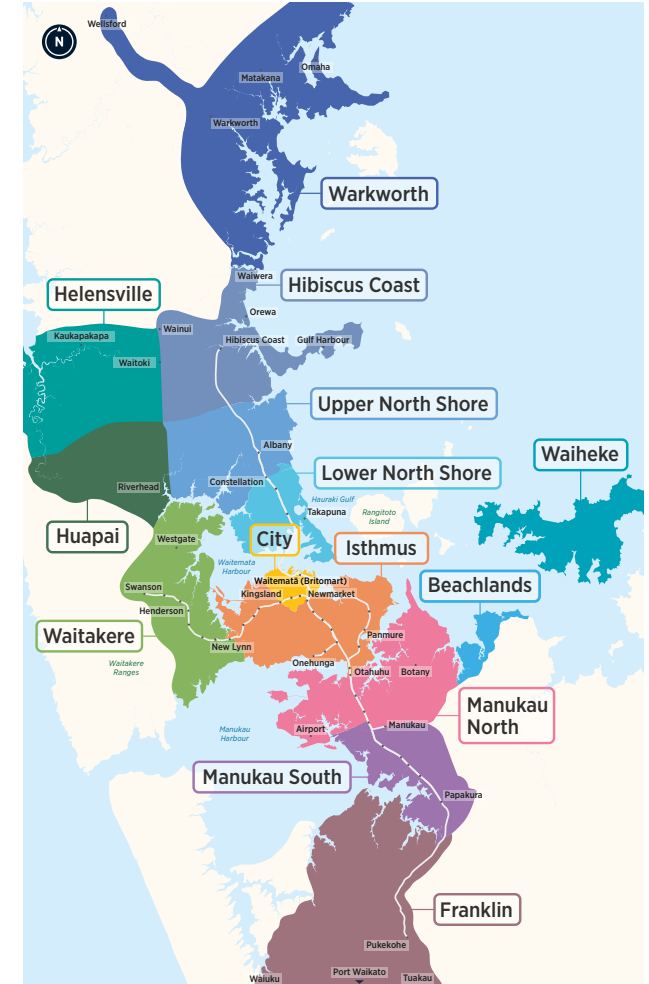

Manurewa

Southern Bus Timetable

▶▶ 33

| 361

| 362

| 363

| 365

| 366

Routes

- 33 Papakura, Great South Rd, Manurewa, Manukau, Otahuhu Town Centre, Otahuhu Station 2
- 361 Manurewa, Clendon Park, Homai, Manukau, Tui Rd, Otara MIT North Campus 8
- 362 Weymouth, Manurewa, Great South Rd, Manukau Station 10
- 363 Manurewa, Wattle Downs 12
- 365 Manukau Station, Homai, Manurewa, Randwick Park, Takanini Station, Porchester Rd, Papakura Station 13
- 366 Manurewa, The Gardens, Everglade Dr, Manukau Station 15

Fare Zones & Boundaries

- Warkworth
- Huapai
- Manukau North
- Hibiscus Coast
- Waitakere
- Manukau South
- Upper North Shore
- City
- Franklin
- Lower North Shore
- Isthmus
- Beachlands
- Helensville
- Waiheke