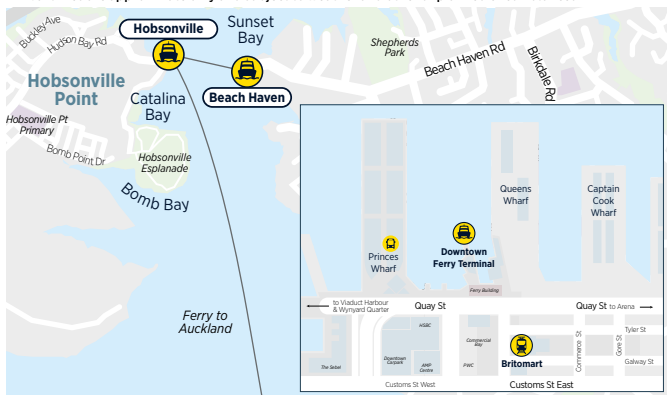

Hobsonville | Beach Haven | City Ferry

Monday to Friday (excluding public holidays)

Depart Downtown Auckland Pier 7	Hobsonville Pt Wharf	Beach Haven Wharf	Hobsonville Pt Wharf	Arrive Downtown Auckland Pier 7
-	06:15	06:20	06:25	06:55
06:25	06:55	07:00	07:05	07:35
07:05	07:35	07:40	07:45	08:15
07:45	08:15	08:20	08:25	08:55
08:25	08:55	09:00	09:05	09:35
10:25	10:55	11:00	11:05	11:35
12:25	12:55	13:00	13:05	13:35
14:25	14:55	15:00	15:05	15:35
15:05	15:35	15:40	15:45	16:15
15:45	16:15	16:20	16:25	16:55
16:25	16:55	17:00	17:05	17:35
17:05	17:35	17:40	17:45	18:15
17:45	18:15	18:20	18:25	18:55
18:25	18:55	19:00	19:05	19:35
19:05	19:35	19:40	19:45	20:15
19:45	20:15	20:20	20:25	20:55
20:25	20:55	21:00	21:05	21:35
22:25	22:55	23:00	23:05	23:35

Saturday, Sunday and Public Holidays

Depart Downtown Auckland Pier 7	Hobsonville Pt Wharf	Beach Haven Wharf	Hobsonville Pt Wharf	Arrive Downtown Auckland Pier 7
07:55	08:25	08:30	08:35	09:05
09:55	10:25	10:30	10:35	11:05
11:55	12:25	12:30	12:35	13:05
13:55	14:25	14:30	14:35	15:05
16:55	17:25	17:30	17:35	18:05
18:55	19:25	19:30	19:35	20:05
20:55	21:25	21:30	21:35	22:05
22:25**	22:55**	23:00**	23:05**	23:35**

** Operates Saturday only

This service is provided by Fullers360 and supported by HLC and partners.

Arrival times are approximate only and subject to weather and other unplanned circumstances

Effective October 2022