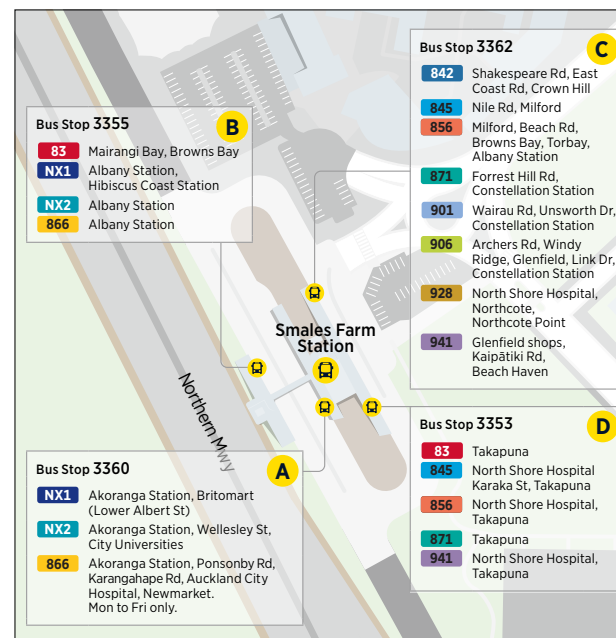

Smales Farm Bus Station