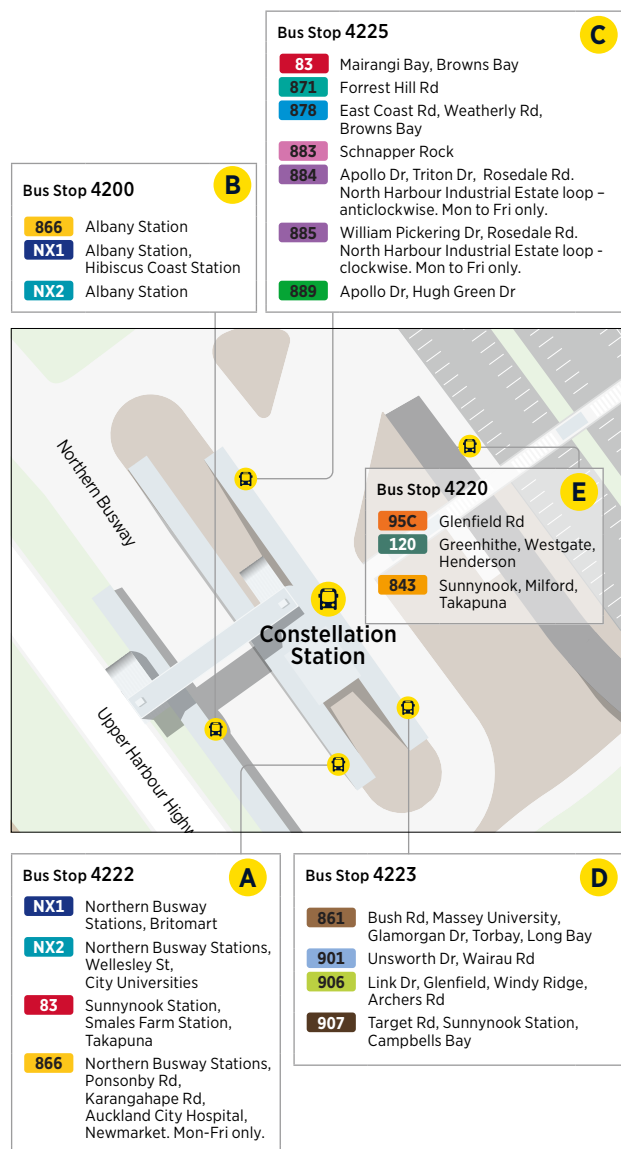

Constellation Bus Station