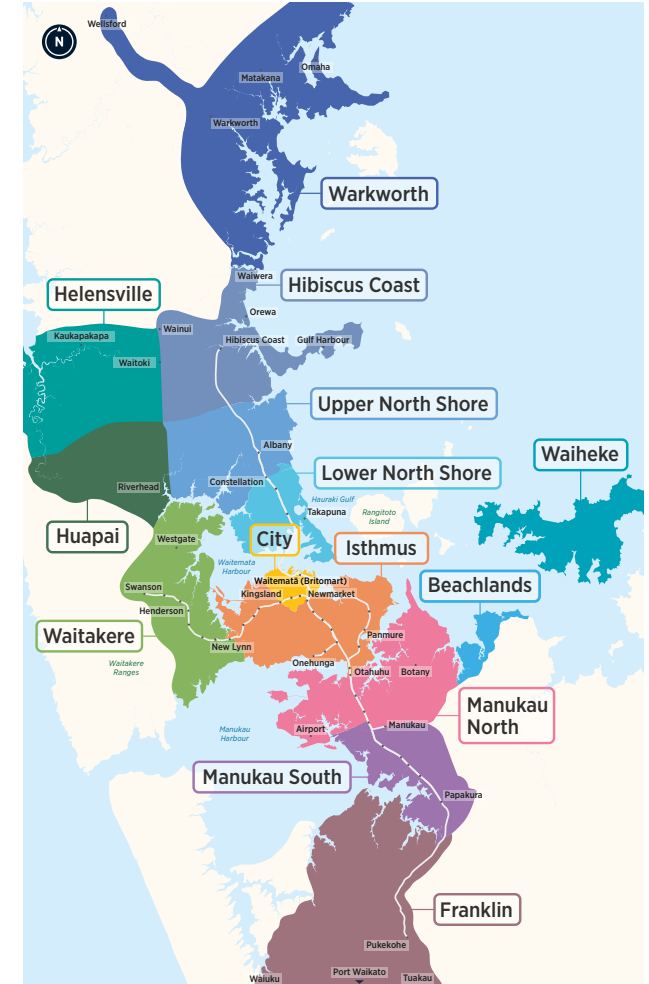

Glenfield Bayview Windy Ridge

Northern Bus Timetable

95B

95C

906

917

939

941

Routes

95B	Bayview, Glenfield, Highbury, Onewa Rd, Britomart (Lower Albert St).....	2
95C	Constellation Station, Glenfield, Highbury, Onewa Rd, Britomart (Lower Albert St).....	2
906	Constellation Station, Link Dr, Glenfield, Windy Ridge, Archers Rd, Smales Farm Station.....	8
917	Birkenhead Wharf, Glenfield, Albany Highway, Massey University, Albany Station.....	10
939	Windy Ridge, Glenfield, Onewa Rd, Customs St, University of Auckland (Monday to Friday only).....	12
941	Beach Haven, Kaipatiki Rd, Glenfield shops, Smales Farm Station, North Shore Hospital, Takapuna.....	13
	Birkenhead to City Ferry.....	15

Other timetables available in this area that may interest you

Timetable	Routes
Devonport, Bayswater, Hauraki	801, 802, 805, 806, 807, 814, Devonport Ferry, Bayswater Ferry
Campbells Bay, Sunnynook, Milford, Takapuna	82, 83, 842, 843, 845, 856, 871, 907
Long Bay, Torbay, Browns Bay, Mairangi Bay	83, 856, 861, 865, 878
Beach Haven, Birkenhead	94, 97B, 97R, 917, 931, 933, 941, 966, Beach Haven Ferry, Birkenhead Ferry
Hillcrest, Northcote	94, 923, 924, 926, 928
Greenhithe, Unsworth Heights, Wairau Valley	120, 901, 906, 907
Albany	883, 884, 885, 861, 866, 888, 889, 917
Hibiscus Coast	128, 981, 982, 983, 984, 985, 986, 988, 989, NX1, Gulf Harbour Ferry
Hibiscus Coast Station, Albany Station, Britomart (Lower Albert St) via all Northern Busway stations	NX1
Albany Station, City universities, Wellesley St via all Northern Busway stations	NX2
Warkworth	995, 996, 997, 998, 999

Fare Zones & Boundaries

- Warkworth
- Huapai
- Manukau North
- Hibiscus Coast
- Waitakere
- Manukau South
- Upper North Shore
- City
- Franklin
- Lower North Shore
- Isthmus
- Beachlands
- Helensville
- Waiheke