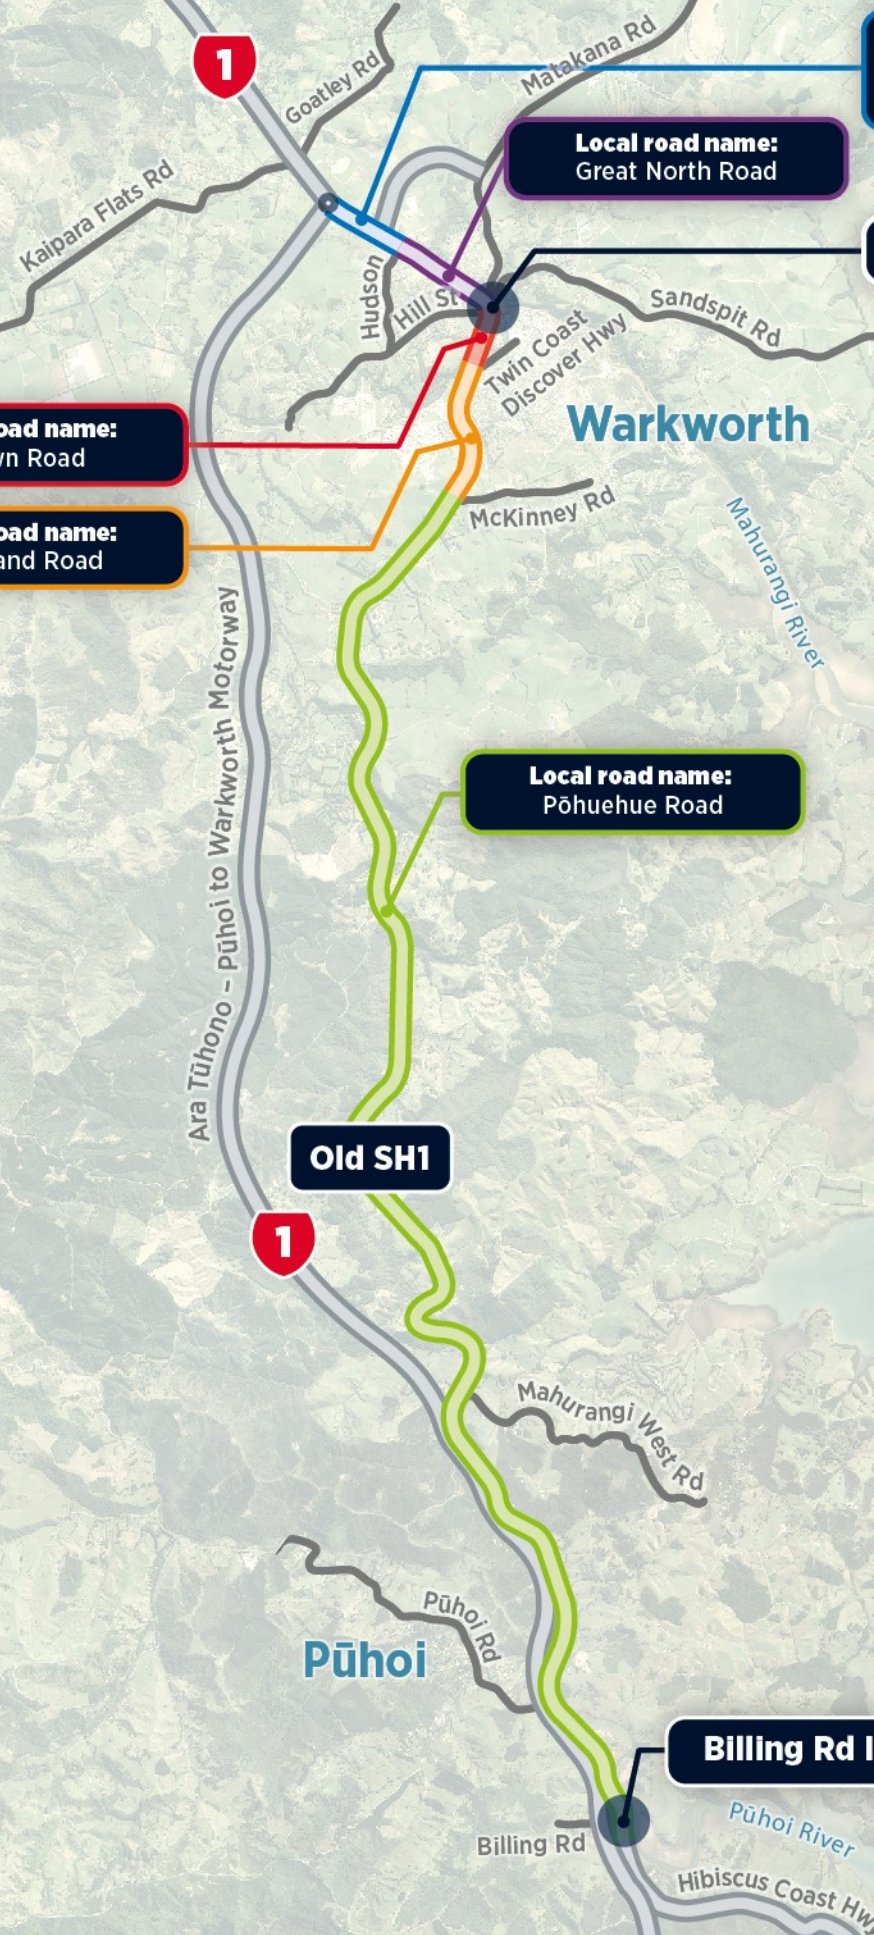

1

**Local road name: TBD**  
**(Retained by NZTA Waka Kotahi)**

**Local road name: Great North Road**

**Hill St Intersection**

**Local road name: Brown Road**

**Local road name: Auckland Road**

Ara Tūhono - pūhoi to Warkworth Motorway

**Old SH1**

1

**Local road name: Pōhuehue Road**

**Billing Rd Intersection**

**Sandspit**

**Warkworth**

**Snells Beach**

**Mahurangi Harbour**

**Pūhoi**

**Billing Rd Intersection**