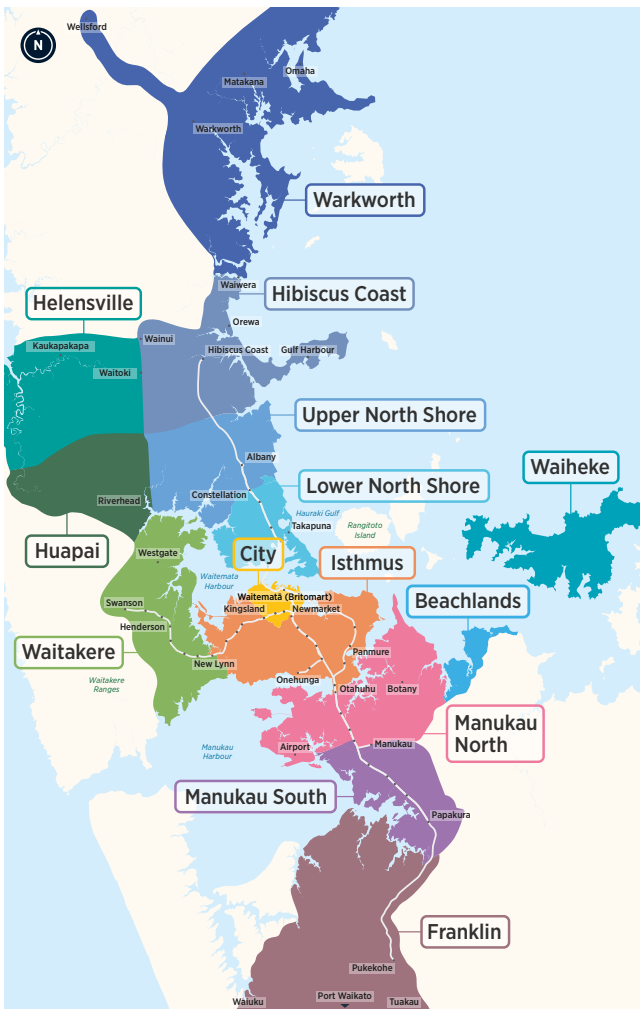

# Fare Zones & Boundaries

# Manukau to Waitematā (Britomart)

## Eastern Train Timetable

- Warkworth
- Hibiscus Coast
- Upper North Shore
- Lower North Shore
- Helensville
- Waitakere
- City
- Isthmus
- Waiheke
- Manukau North
- Manukau South
- Franklin
- Beachlands

Bus Stop 1773

- 32 Massey Rd, Mangere Town Centre
- 321 Middlemore Hospital
- 324 Boggust Park, Mangere Town Centre
- 325 Vine St, Wickham Way, Mangere Town Centre

**Manukau Station**

Davies Ave towards Papakura