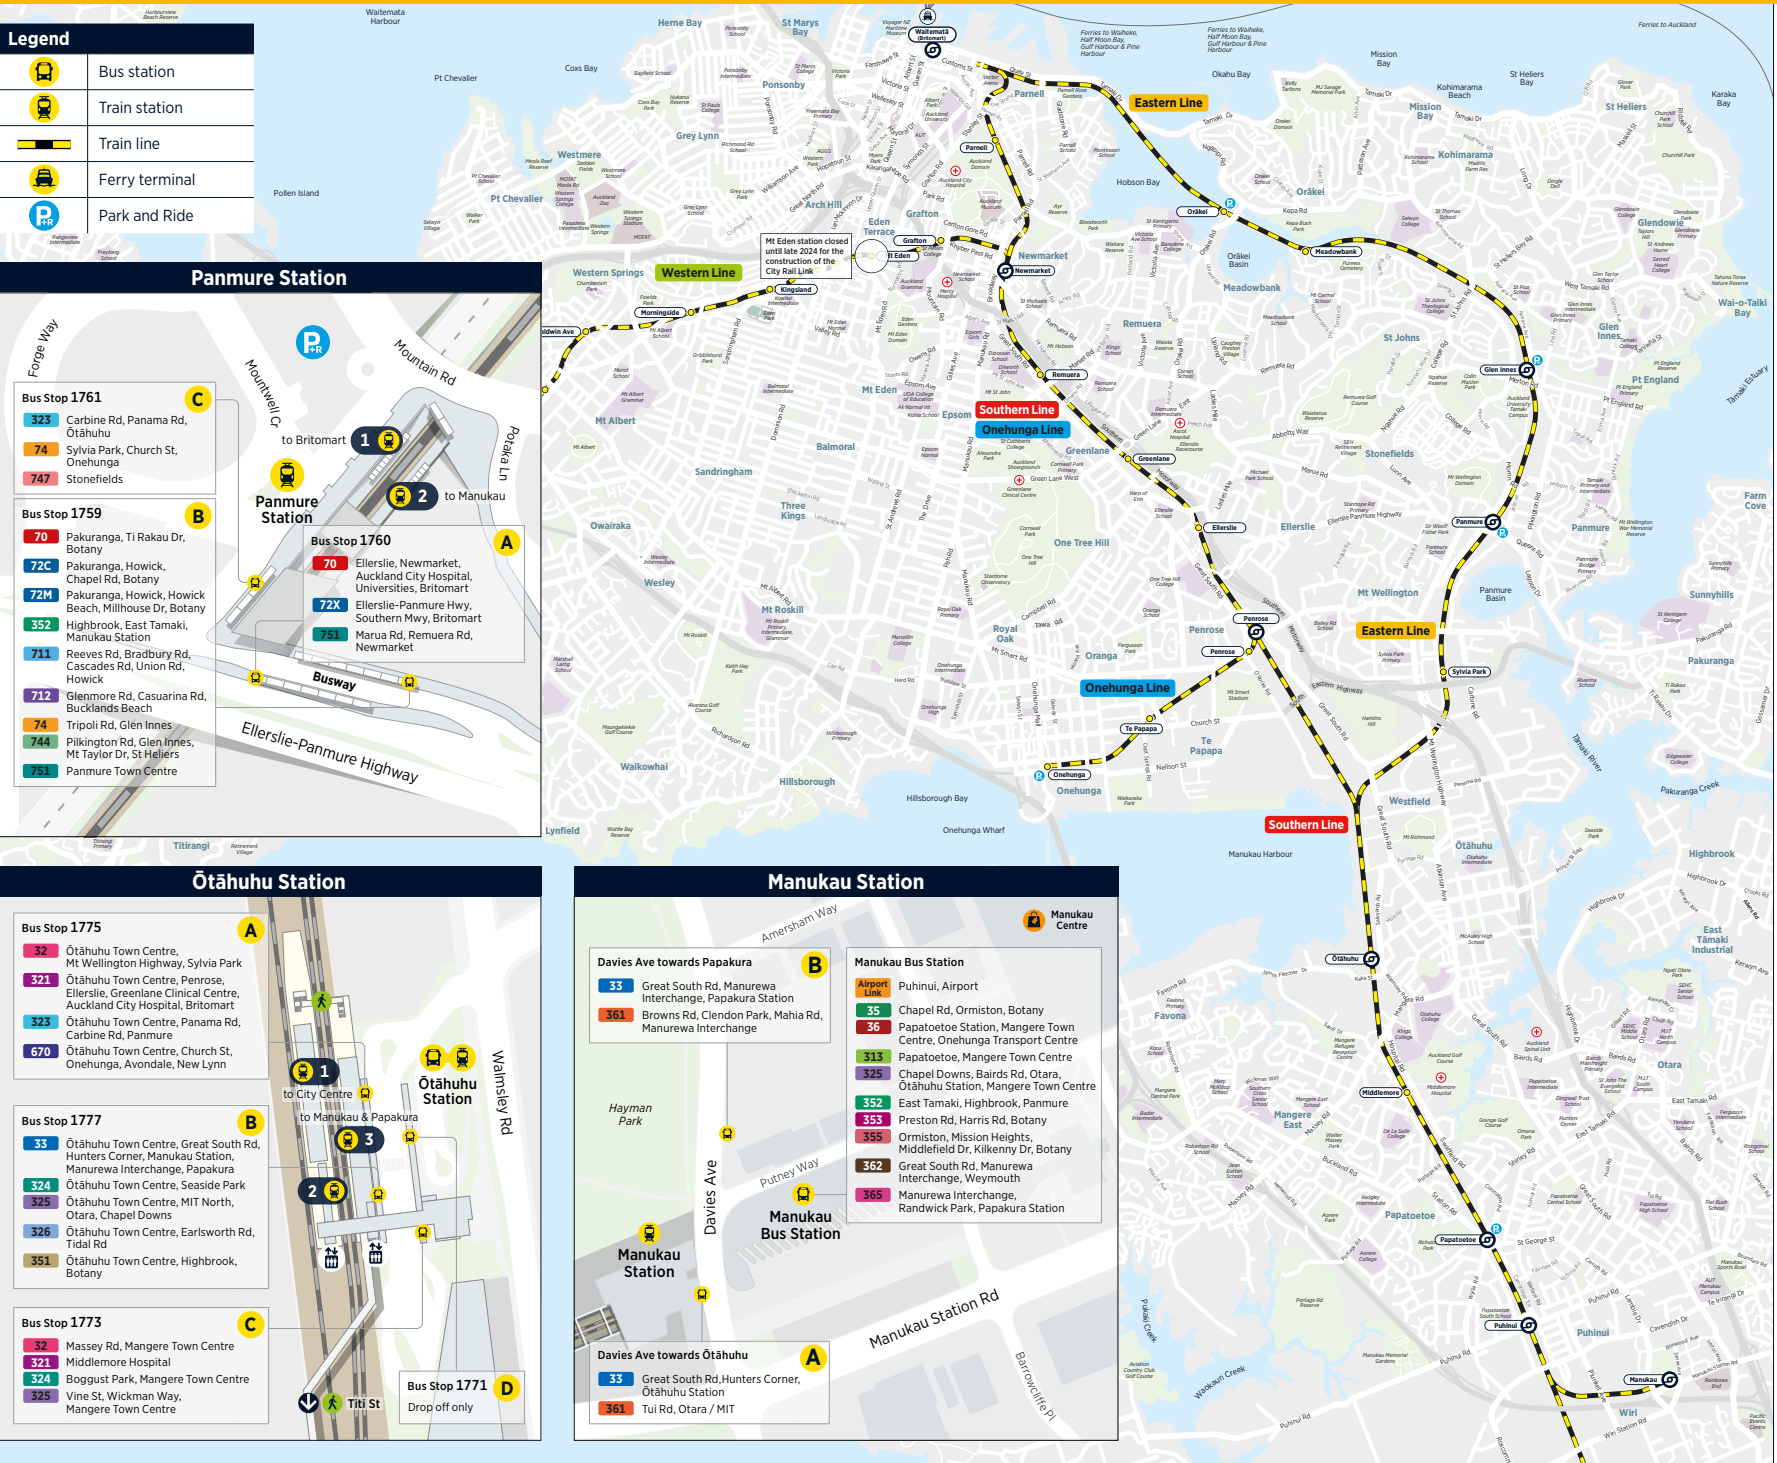

Legend

- Bus station
- Train station
- Train line
- Ferry terminal
- Park and Ride

Panmure Station

Bus Stop 1761

- 323 Carbine Rd, Panama Rd, Ōtāhuhu
- 74 Sylvia Park, Church St, Onehunga
- 747 Stonefields

Bus Stop 1759

- 70 Pakuranga, Ti Rakau Dr, Botany
- 72C Pakuranga, Howick, Chapel Rd, Botany
- 72M Pakuranga, Howick, Howick Beach, Millhouse Dr, Botany
- 352 Highbrook, East Tamaki, Manukau Station
- 711 Reeves Rd, Bradbury Rd, Cascades Rd, Union Rd, Howick
- 712 Glenmore Rd, Casuarina Rd, Bucklands Beach
- 74 Tripoli Rd, Glen Innes
- 744 Pitkington Rd, Glen Innes, Mt Taylor Dr, St Heliers
- 751 Panmure Town Centre

Bus Stop 1760

- 70 Ellerslie, Newmarket, Auckland City Hospital, Universities, Britomart
- 72X Ellerslie-Panmure Hwy, Southern Mwy, Britomart
- 751 Marua Rd, Remuera Rd, Newmarket

Ōtāhuhu Station

Bus Stop 1775

- 32 Ōtāhuhu Town Centre, Mt Wellington Highway, Sylvia Park
- 321 Ōtāhuhu Town Centre, Penrose, Ellerslie, Greenlane Clinical Centre, Auckland City Hospital, Britomart
- 323 Ōtāhuhu Town Centre, Panama Rd, Carbine Rd, Panmure
- 670 Ōtāhuhu Town Centre, Church St, Onehunga, Avondale, New Lynn

Bus Stop 1777

- 33 Ōtāhuhu Town Centre, Great South Rd, Hunters Corner, Manukau Station, Manurewa Interchange, Papakura
- 324 Ōtāhuhu Town Centre, Seaside Park
- 325 Ōtāhuhu Town Centre, MIT North, Otara, Chapel Downs
- 326 Ōtāhuhu Town Centre, Earlsford Rd, Tidal Rd
- 351 Ōtāhuhu Town Centre, Highbrook, Botany

Bus Stop 1773

- 32 Massey Rd, Mangere Town Centre
- 321 Middlemore Hospital
- 324 Boggust Park, Mangere Town Centre
- 325 Vine St, Wickham Way, Mangere Town Centre

Manukau Station

Davies Ave towards Papakura

- 33 Great South Rd, Manurewa Interchange, Papakura Station
- 361 Browns Rd, Clendon Park, Mahia Rd, Manurewa Interchange

Manukau Bus Station

- 35 Puhinui, Airport
- 36 Chapel Rd, Ormiston, Botany
- 313 Papatoetoe Station, Mangere Town Centre, Onehunga Transport Centre
- 325 Papatoetoe, Mangere Town Centre
- 352 Chapel Downs, Bairds Rd, Otara
- 353 Ōtāhuhu Station, Mangere Town Centre
- 355 East Tamaki, Highbrook, Panmure
- 353 Preston Rd, Harris Rd, Botany
- 355 Ormiston, Mission Heights, Middlefield Dr, Kilkenny Dr, Botany
- 362 Great South Rd, Manurewa Interchange, Weymouth
- 365 Manurewa Interchange, Randwick Park, Papakura Station

Davies Ave towards Ōtāhuhu

- 33 Great South Rd, Hunters Corner, Ōtāhuhu Station
- 361 Tui Rd, Otara / MIT

Auckland Transit Network

Northern Busway, Western Express & AirportLink