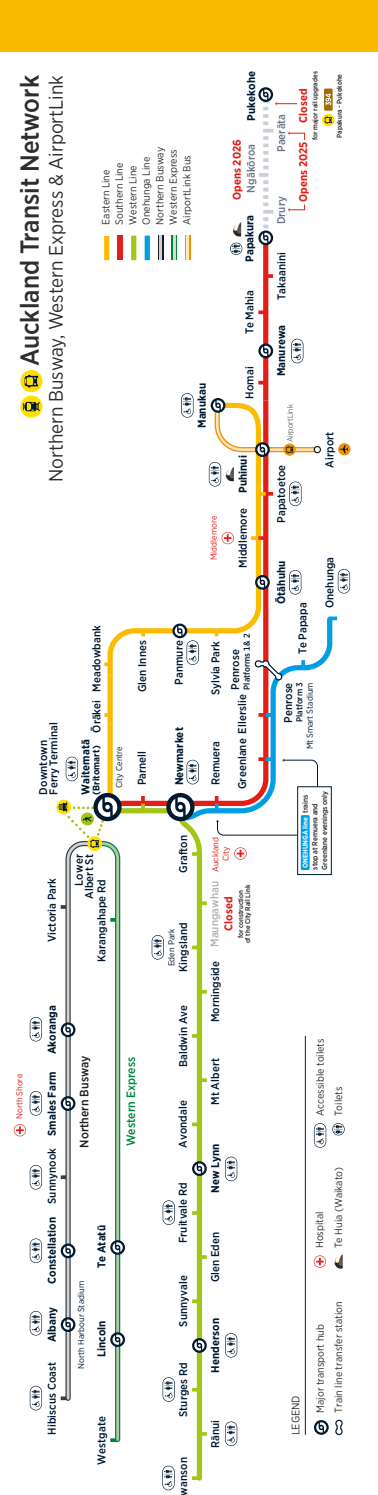

## Eastern Train Timetable

- Warkworth
- Hibiscus Coast
- Upper North Shore
- Lower North Shore
- Helensville
- Waitakere
- City
- Isthmus
- Waiheke
- Manukau North
- Manukau South
- Franklin
- Beachlands

Bus Stop 1777

- 33 Ōtāhuhu Town Centre, Great South Rd, Hunters Corner, Manukau Station, Manurewa Interchange, Papakura
- 324 Ōtāhuhu Town Centre, Seaside Park
- 325 Ōtāhuhu Town Centre, MIT North, Otara, Chapel Downs
- 326 Ōtāhuhu Town Centre, Earlsford Rd, Tidal Rd
- 351 Ōtāhuhu Town Centre, Highbrook, Botany

Bus Stop 1773

- 32 Massey Rd, Mangere Town Centre
- 321 Middlemore Hospital
- 324 Boggust Park, Mangere Town Centre
- 325 Vine St, Wickham Way, Mangere Town Centre

**Manukau Station**

Davies Ave towards Papakura

Davies Ave towards Ōtāhuhu

- 33 Great South Rd, Hunters Corner, Ōtāhuhu Station
- 361 Tui Rd, Otara / MIT

Auckland Transit Network

Northern Busway, Western Express & AirportLink

LEGEND

- Major transport hub
- Hospital
- Te Hui (Waikato)
- Train line transfer station
- Accessible toilets
- Toilets