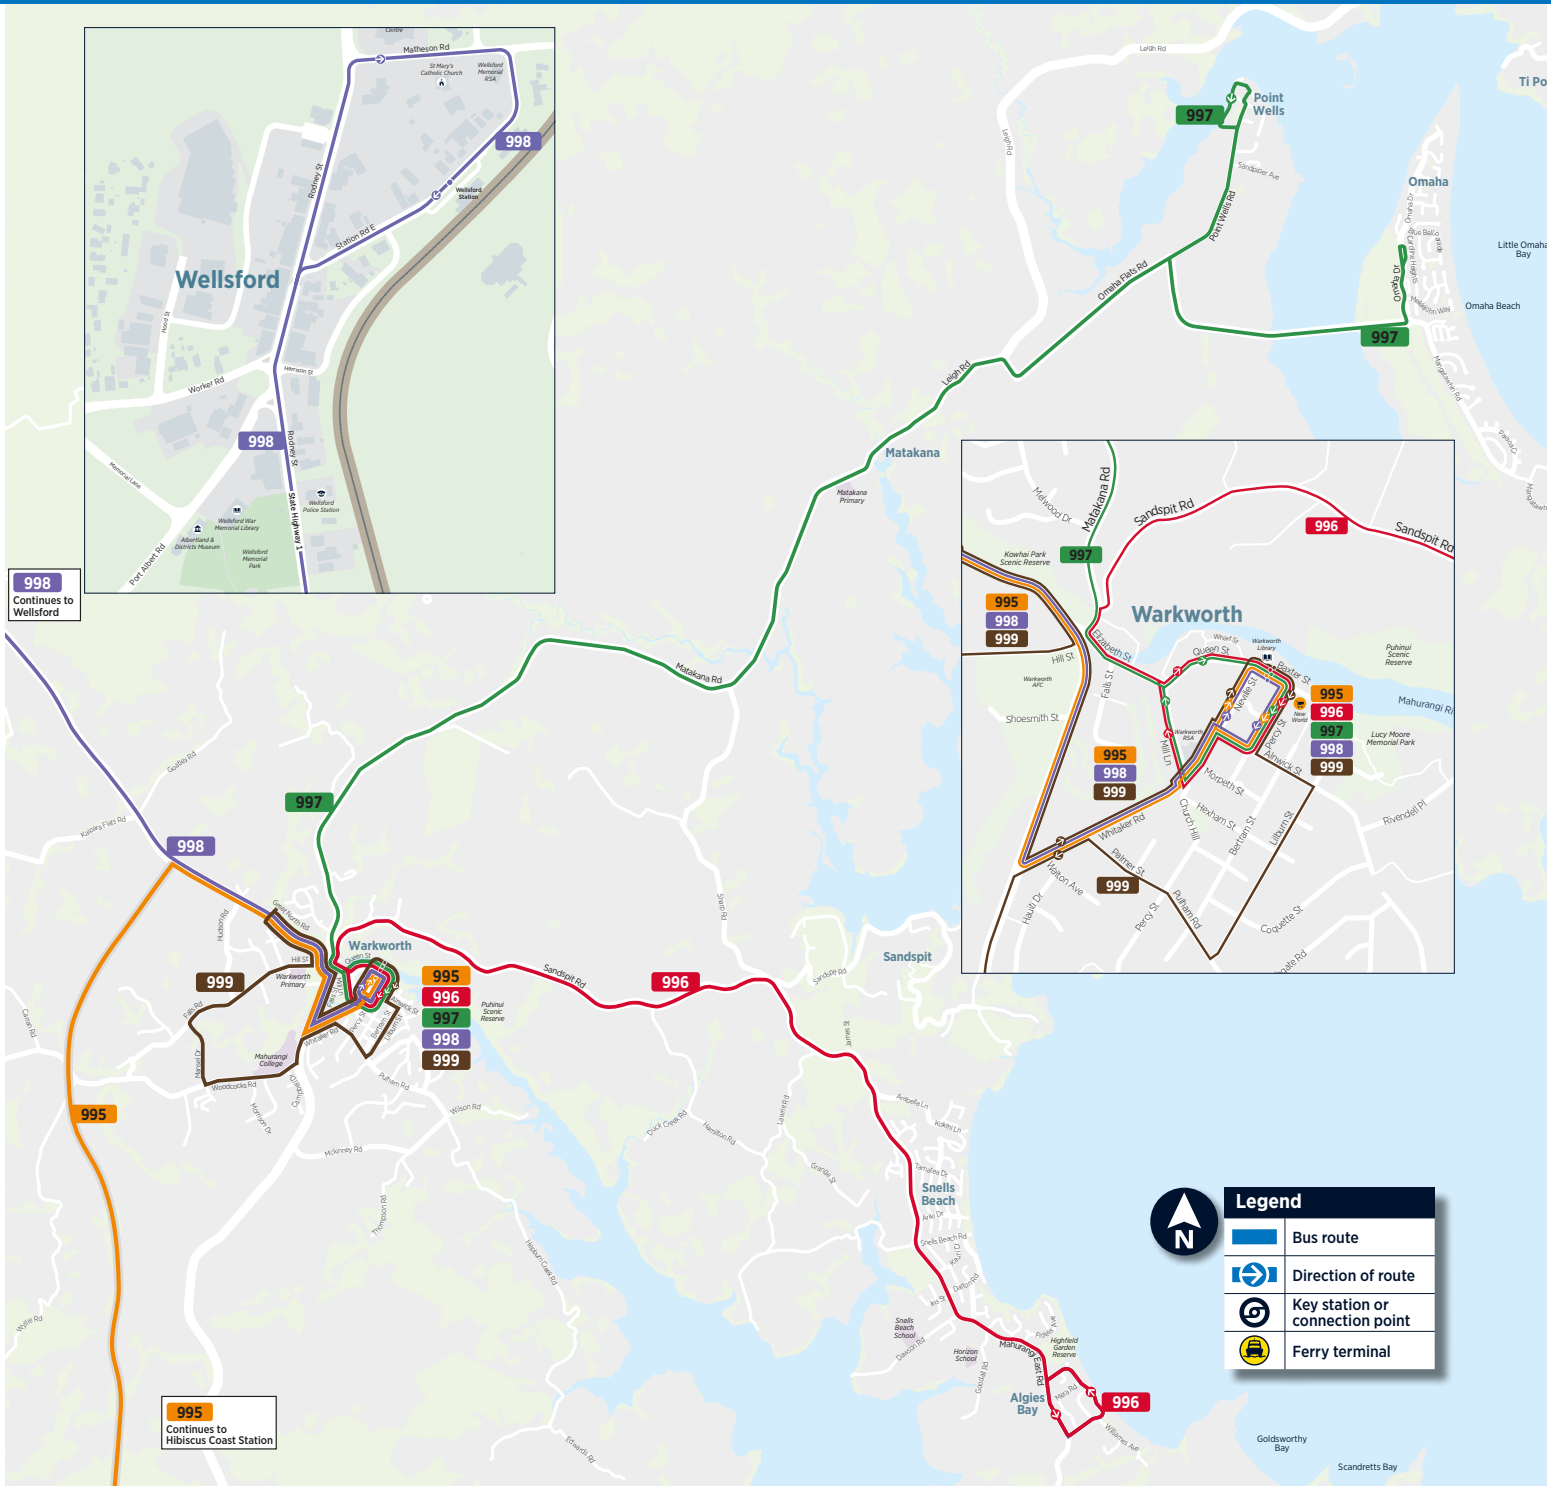

998
Continues to
Wellsford

995
Continues to
Hibiscus Coast Station

Legend	
	Bus route
	Direction of route
	Key station or connection point
	Ferry terminal