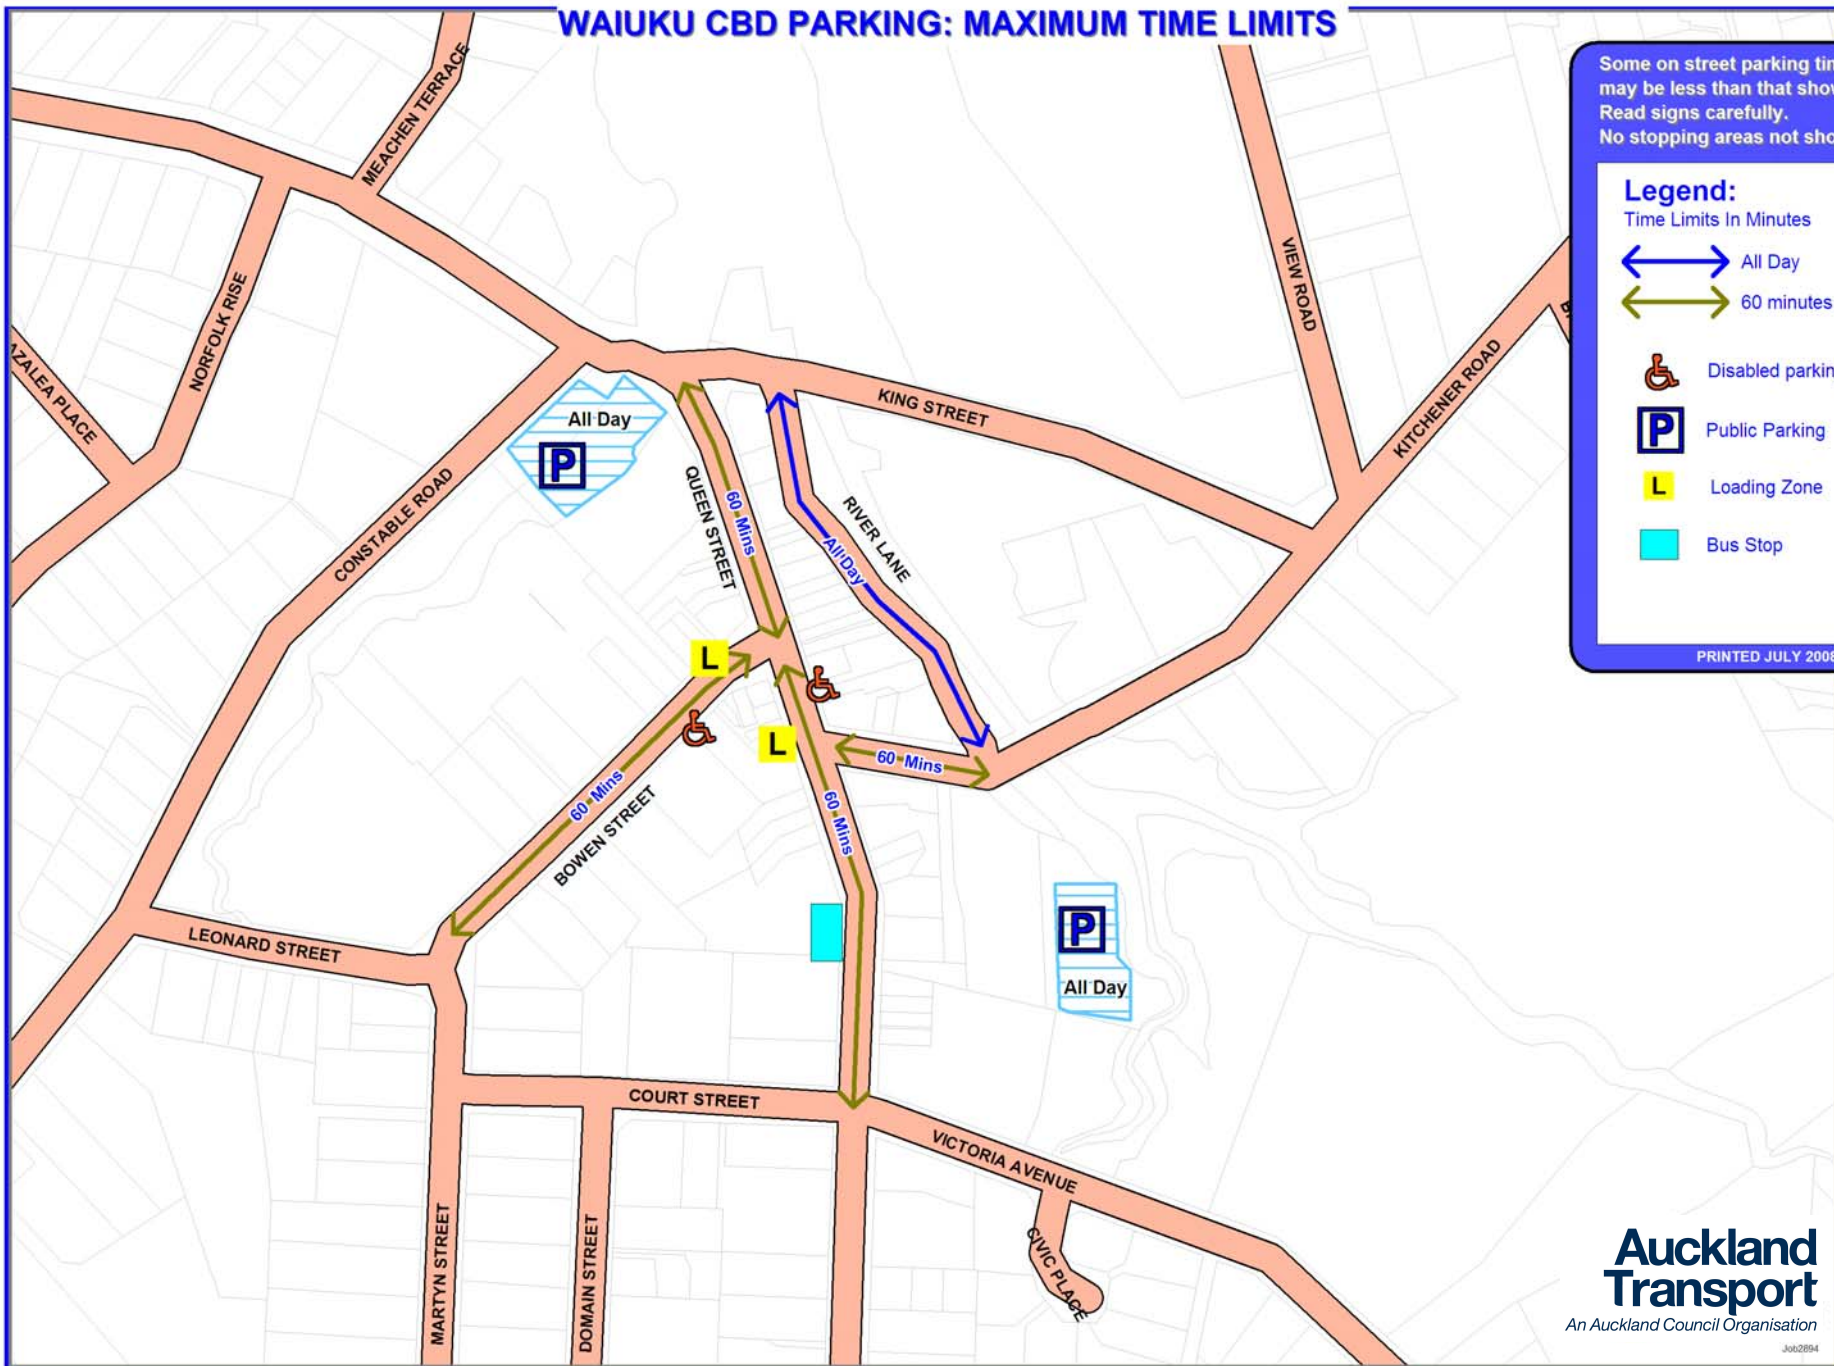

WAIUKU CBD PARKING: MAXIMUM TIME LIMITS

Some on street parking time limits may be less than that shown here. Read signs carefully. No stopping areas not shown.

Legend:
Time Limits In Minutes

- ↔ All Day
- ↔ 60 minutes
- ♿ Disabled parking
- P Public Parking
- L Loading Zone
- Bus Stop