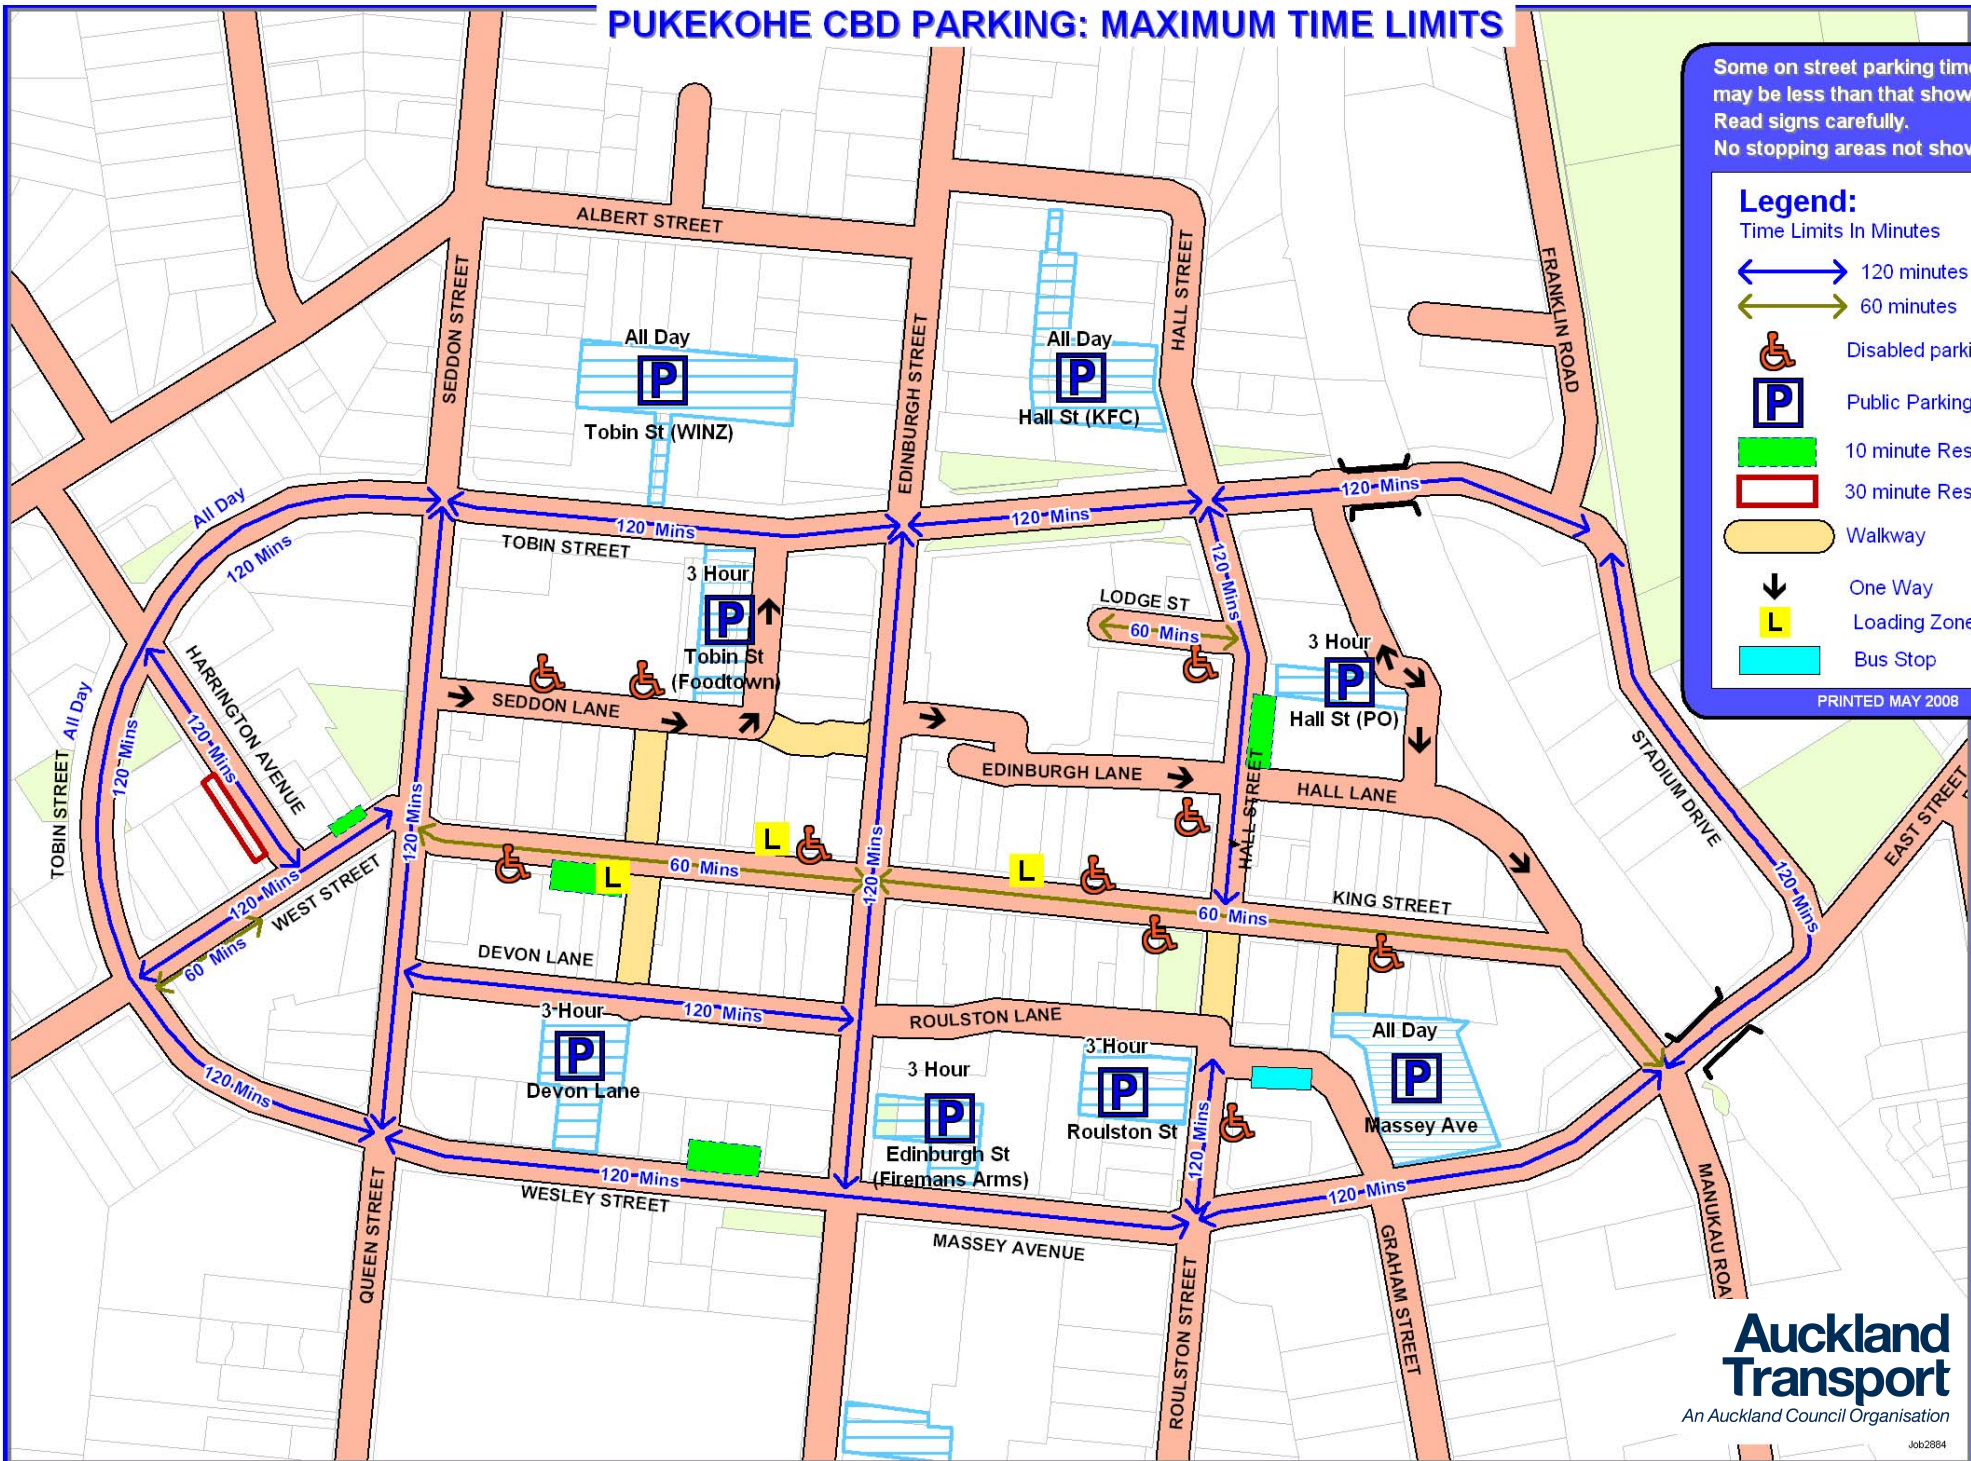

PUKEKOHE CBD PARKING: MAXIMUM TIME LIMITS

Some on street parking time limits may be less than that shown here. Read signs carefully. No stopping areas not shown.

Legend:
Time Limits In Minutes

- 120 minutes
- 60 minutes
- Disabled parking
- Public Parking
- 10 minute Restriction
- 30 minute Restriction
- Walkway
- One Way
- Loading Zone
- Bus Stop

PRINTED MAY 2008

Auckland Transport
An Auckland Council Organisation

Job:2884