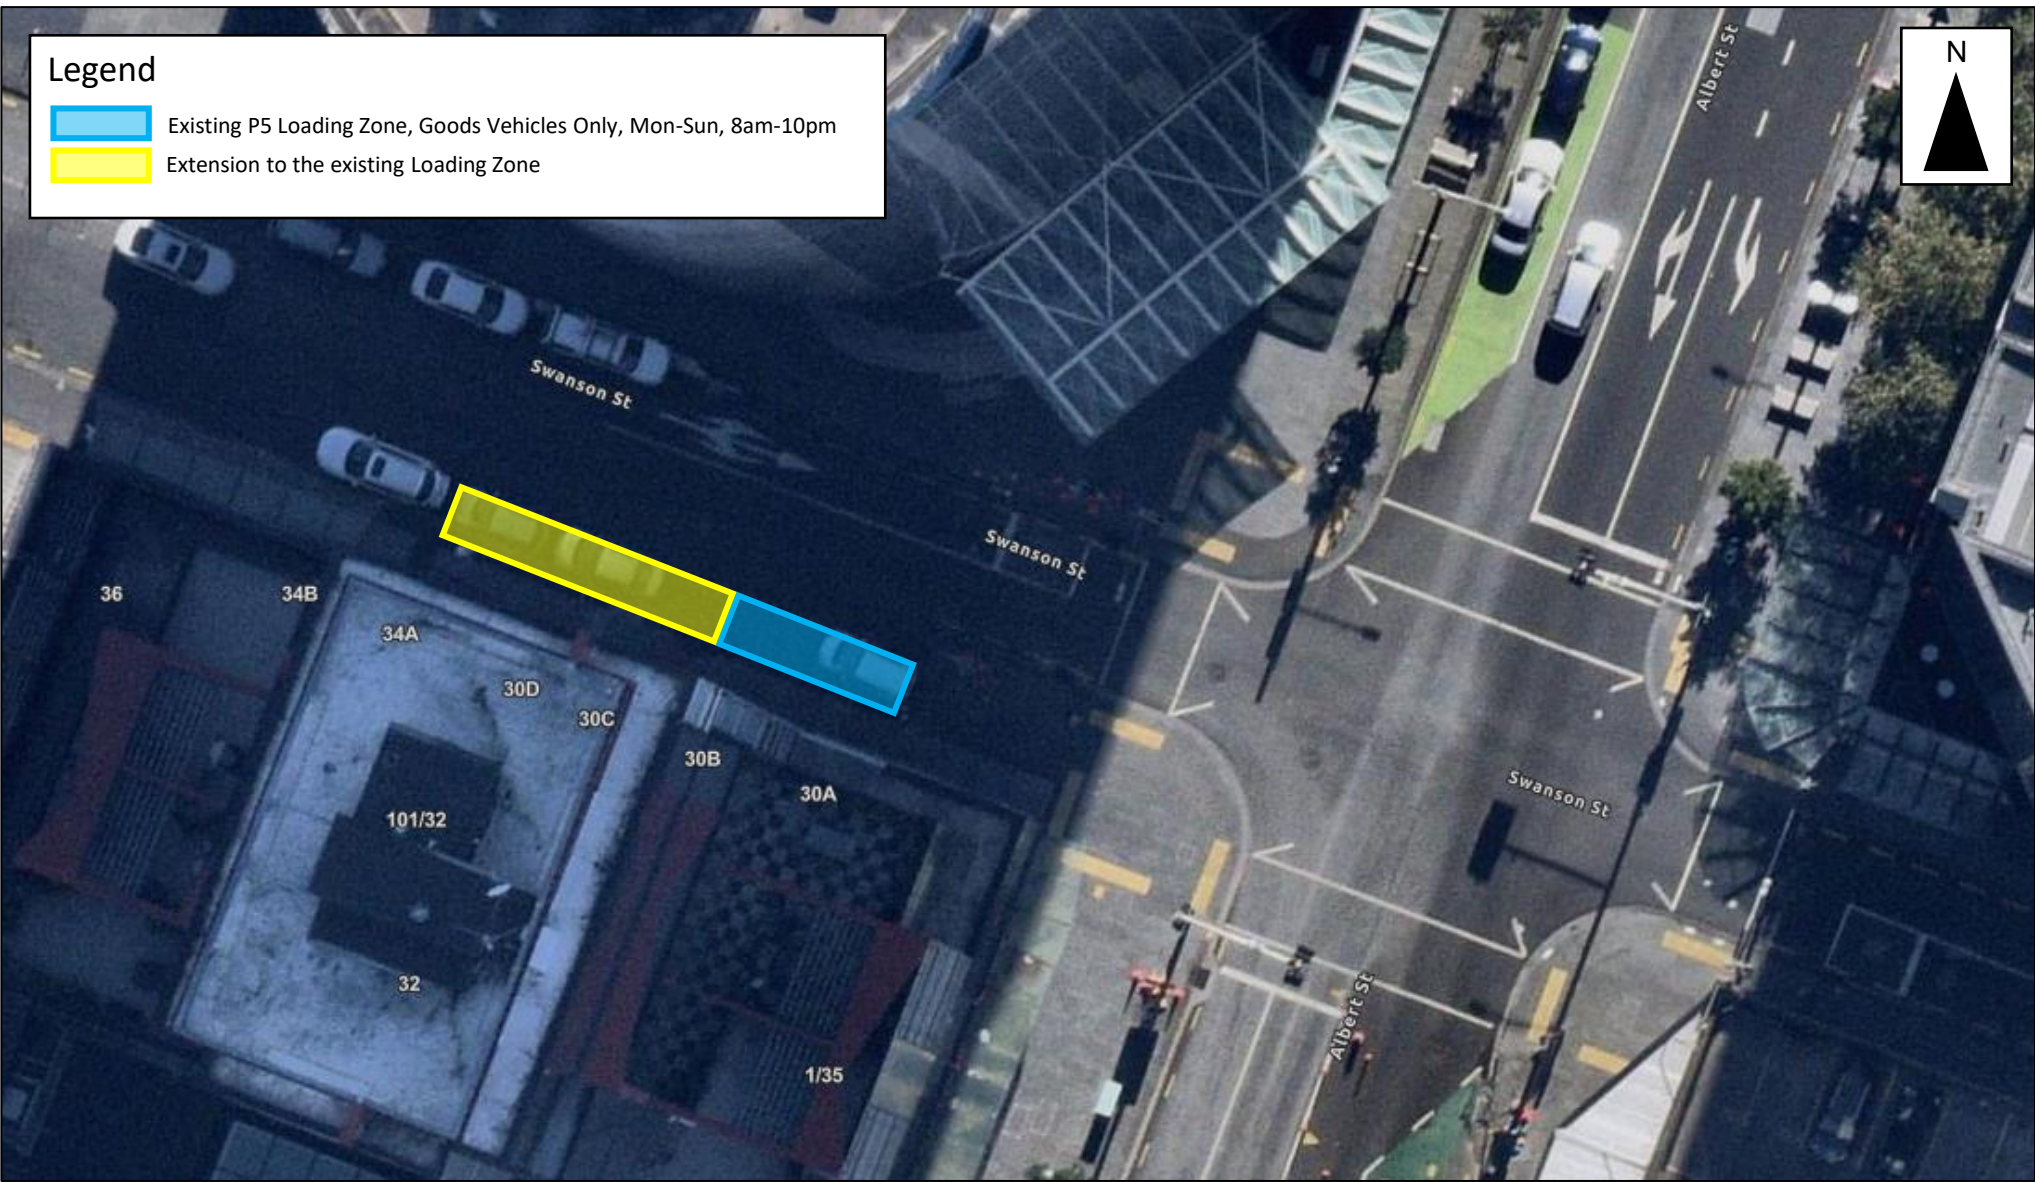

Legend

-  Existing P5 Loading Zone, Goods Vehicles Only, Mon-Sun, 8am-10pm
-  Extension to the existing Loading Zone

NOT TO SCALE

Aerial photograph
might not reflect
recent changes.

Page 1 of 1

Date: 8.09.2023

Swanson Street, Auckland Central

Extension to the existing P5 Loading Zone, Goods Vehicles Only, Mon-Sun, 8am-10pm

For Information