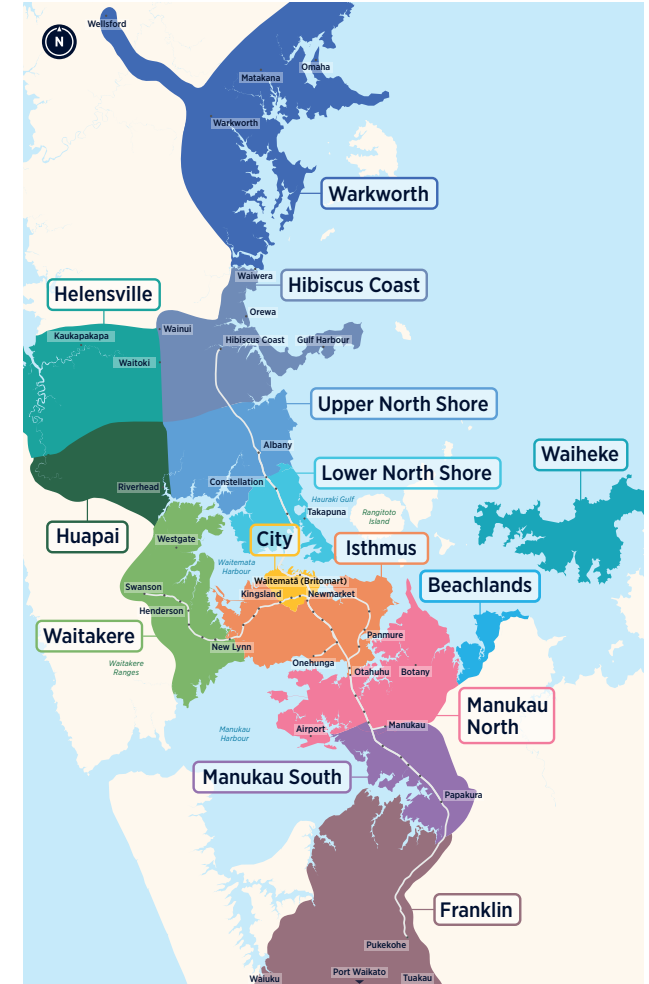

Other timetables available in this area that may interest you

Timetable	Routes
Lincoln, Rānui, Swanson, Te Atatū	WX1, 11T, 11W, 13, 14, 120, 132, 135, 143, 145, 147, 148, 149
New Lynn, Glen Eden, Glendene, Titirangi	14, 18, 152, 154, 161, 162, 170, 171, 172, 186, 191, 195, 209
Northwest Centre, Lincoln Bus Interchange, Te Atatū Bus Interchange, Lower Albert Bus Interchange	WX1
Train Timetable	Western Line

Fare Zones & Boundaries

- Warkworth
- Huapai
- Manukau North
- Hibiscus Coast
- Waitakere
- Manukau South
- Upper North Shore
- City
- Franklin
- Lower North Shore
- Isthmus
- Beachlands
- Helensville
- Waiheke

For more information on fares visit www.AT.govt.nz/fares

Effective 15 Sep 2024