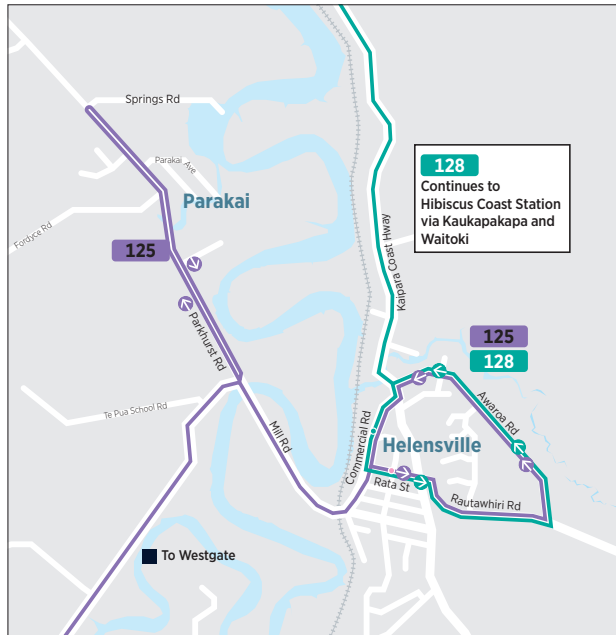

Helensville