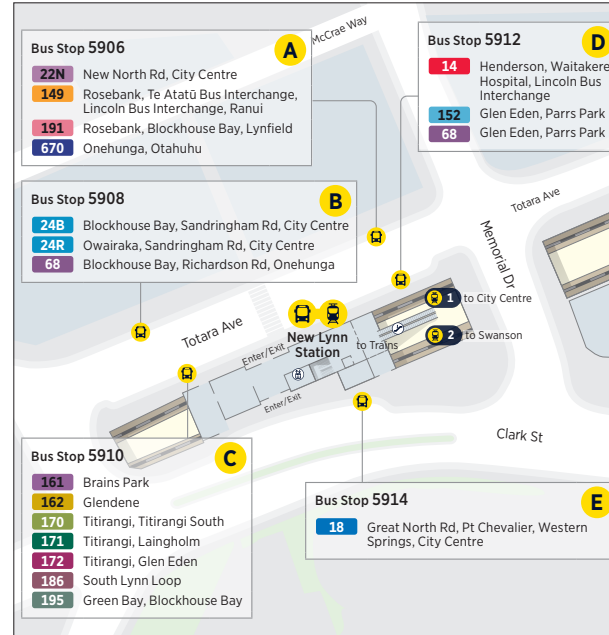

New Lynn Station