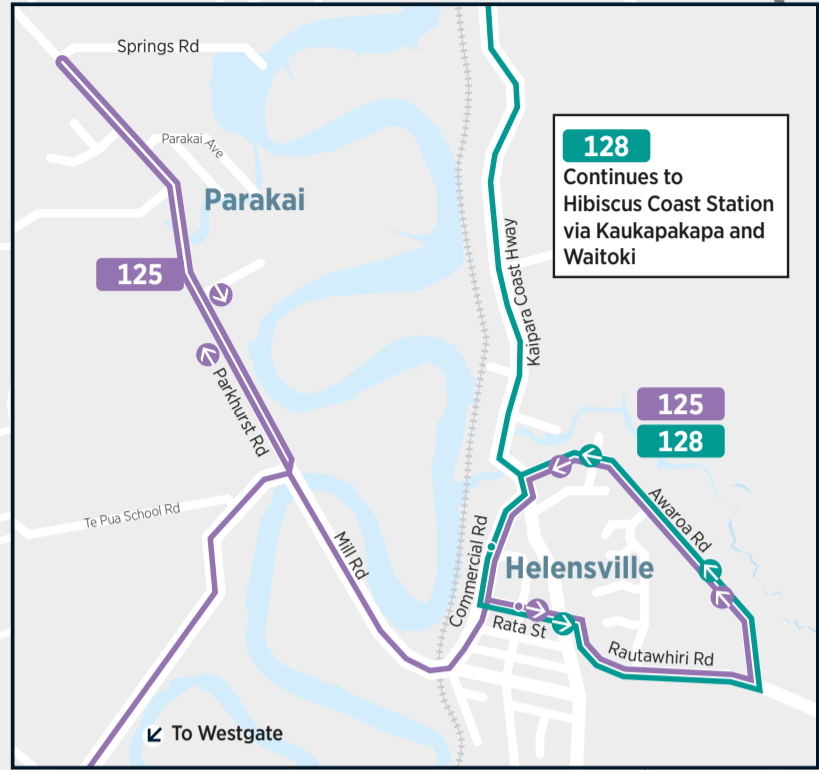

Helensville

Westgate

Refer to Westgate inset map

Refer to North Guide

Refer to Central Guide

170 French Bay outbound only