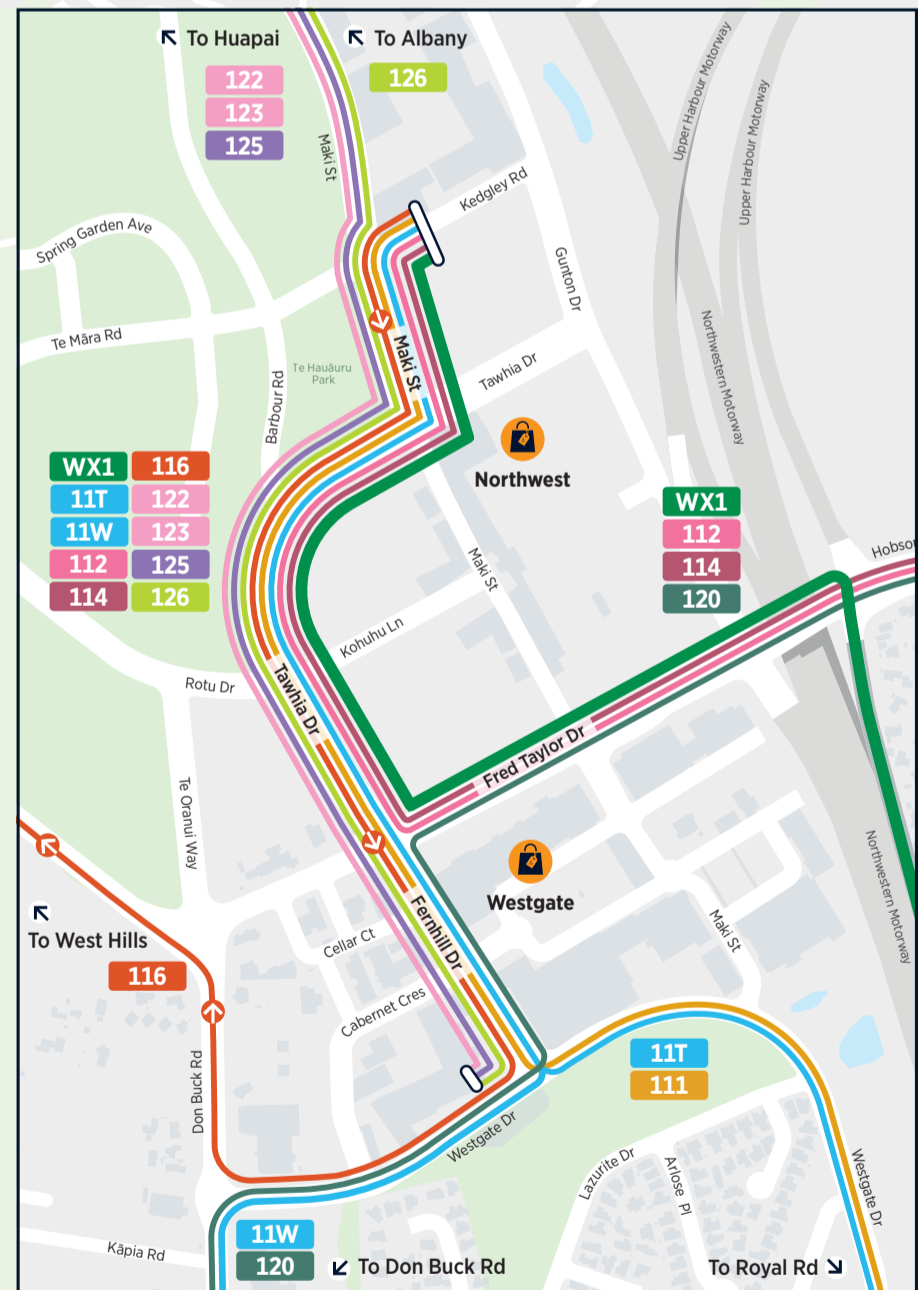

Helensville

Westgate

Refer to Westgate inset map

Refer to North Guide

Refer to Central Guide

170 French Bay outbound only