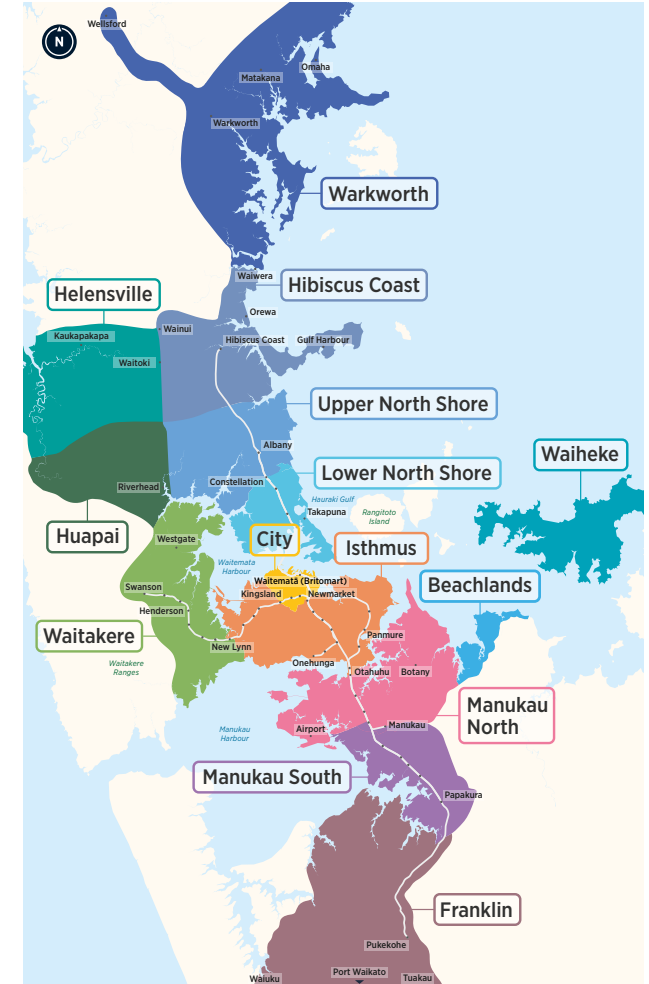

# Botany Mission Heights Flat Bush

Eastern Bus Timetable

- ▶▶ **31**
- ▶▶ **35**
- ▶▶ **70**
- | **70H**
- | **314**
- | **351**
- | **352**
- | **353**
- | **355**
- | **739**

## Routes

- **31** Botany, Ōtara, Hunters Corner, Papatoetoe, Māngere.....**2**
- **35** Botany, Chapel Rd, Ormiston, Manukau.....**4**
- **70** Botany, Ti Rakau Dr, Pakuranga, Panmure, Ellerslie, Newmarket, City.....**6**
- **70H** City, Ellerslie, Panmure, Pakuranga, Howick, Botany Night Bus (Friday and Saturday night only).....**11**
- **314** Mission Heights, Ormiston, Ōtara, Middlemore.....**12**
- **351** Botany, Highbrook, Ōtāhuhu Town Centre, Ōtāhuhu Station (Monday to Friday only).....**14**
- **352** Panmure, Highbrook, East Tamaki, Manukau (Monday to Friday peak only).....**15**
- **353** Botany, Harris Rd, Springs Rd, Preston Rd, Manukau .....**16**
- **355** Botany, Kilkenny Dr, Middlefield Dr, Mission Heights, Ormiston, Manukau .....**18**
- **739** Botany, Ormiston, Whitford, Beachlands, Maraetai.....**20**

Other timetables available in this area that may interest you

Timetable	Routes
Howick, Bucklands Beach, Pakuranga	<b>70, 72C, 72M, 72X, 711, 712, 733, 734, 735</b>
Train timetable	<b>Eastern Line</b>
Ferry timetable	<b>Half Moon Bay</b>

## Fare Zones & Boundaries

- Warkworth
- Huapai
- Manukau North
- Hibiscus Coast
- Waitakere
- Manukau South
- Upper North Shore
- City
- Franklin
- Lower North Shore
- Isthmus
- Beachlands
- Helensville
- Waiheke