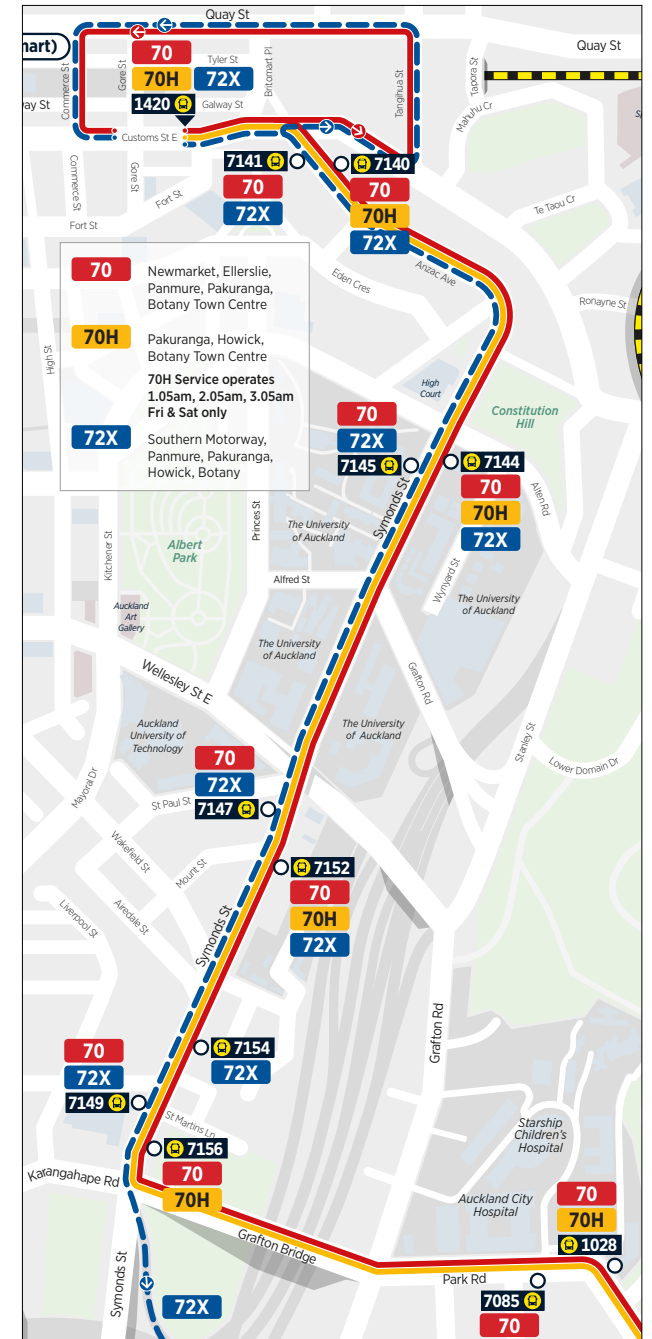

City centre