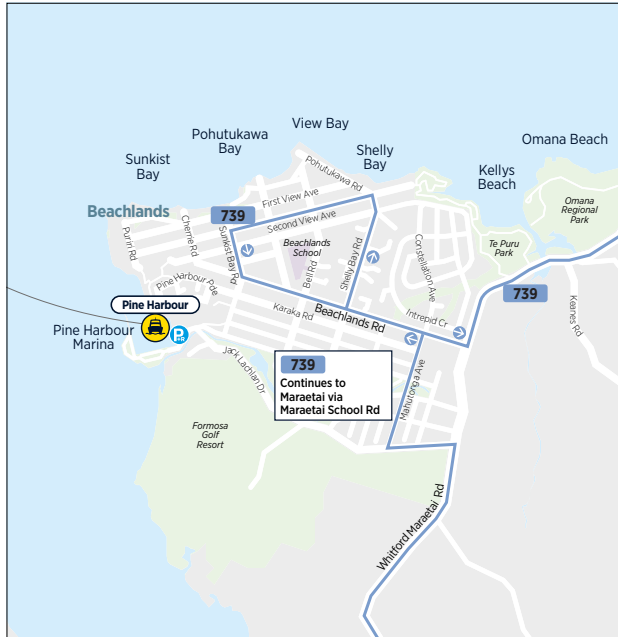

Beachlands