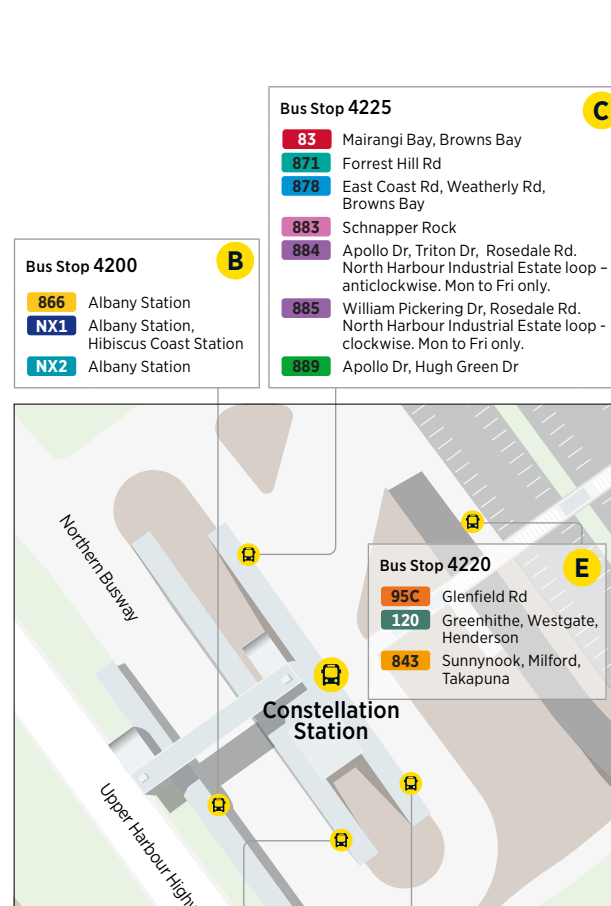

917 Albany Station to Birkenhead Wharf

via Massey University, Albany Highway and Glenfield Rd

	Stop C Albany Bus Station (Stop 4227)	Massey University (Stop 4214)	Glenfield Mall (Stop 4010)	Highbury Shops (Stop 3901)	Birkenhead Wharf
Saturday	07:05	07:13	07:35	07:43	07:51
	07:35	07:43	08:05	08:13	08:21
	08:05	08:13	08:35	08:43	08:51
	08:35	08:43	09:05	09:13	09:21
Then at the following minutes past each hour	:05	:13	:35	:43	:51
	:35	:43	:05	:13	:21
until	18:35	18:42	19:00	19:08	19:15
	19:35	19:42	20:00	20:08	20:15
	20:35	20:42	21:00	21:08	21:15
	21:35	21:42	22:00	22:08	22:15
	22:35	22:42	23:00	23:08	23:15

917 Albany Station to Birkenhead Wharf

via Massey University, Albany Highway and Glenfield Rd

	Stop C Albany Bus Station (Stop 4227)	Massey University (Stop 4214)	Glenfield Mall (Stop 4010)	Highbury Shops (Stop 3901)	Birkenhead Wharf
Sunday and Public Holidays	07:05	07:13	07:35	07:43	07:51
	07:35	07:43	08:05	08:13	08:21
	08:05	08:13	08:35	08:43	08:51
	08:35	08:43	09:05	09:13	09:21
Then at the following minutes past each hour	:05	:13	:35	:43	:51
	:35	:43	:05	:13	:21
until	18:35	18:42	19:00	19:08	19:15
	19:35	19:42	20:00	20:08	20:15
	20:35	20:42	21:00	21:08	21:15
	21:35	21:42	22:00	22:08	22:15

Akoranga Bus Station

Constellation Bus Station

Smales Farm Bus Station

Albany Bus Station