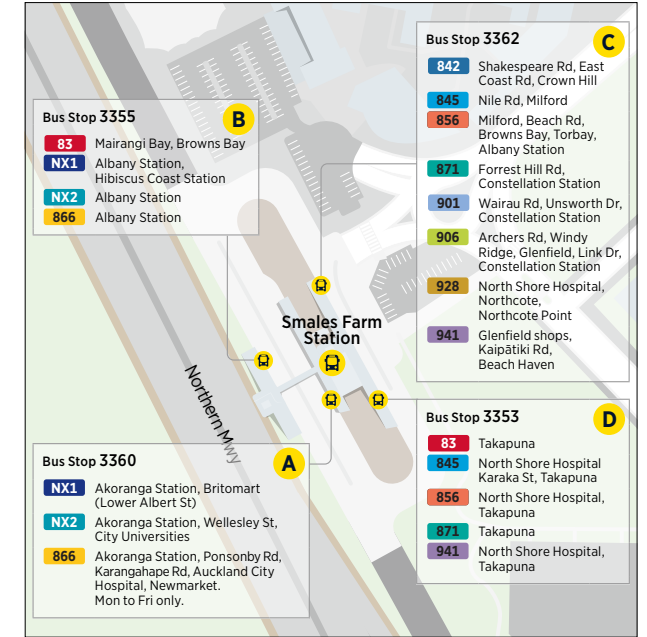

917 Albany Station to Birkenhead Wharf

via Massey University, Albany Highway and Glenfield Rd

	Stop C Albany Bus Station (Stop 4227)	Massey University (Stop 4214)	Glenfield Mall (Stop 4010)	Highbury Shops (Stop 3901)	Birkenhead Wharf
Saturday	07:05	07:13	07:35	07:43	07:51
	07:35	07:43	08:05	08:13	08:21
	08:05	08:13	08:35	08:43	08:51
	08:35	08:43	09:05	09:13	09:21
Then at the following minutes past each hour	:05	:13	:35	:43	:51
	:35	:43	:05	:13	:21
until	18:35	18:42	19:00	19:08	19:15
	19:35	19:42	20:00	20:08	20:15
	20:35	20:42	21:00	21:08	21:15
	21:35	21:42	22:00	22:08	22:15
	22:35	22:42	23:00	23:08	23:15

917 Albany Station to Birkenhead Wharf

via Massey University, Albany Highway and Glenfield Rd

	Stop C Albany Bus Station (Stop 4227)	Massey University (Stop 4214)	Glenfield Mall (Stop 4010)	Highbury Shops (Stop 3901)	Birkenhead Wharf
Sunday and Public Holidays	07:05	07:13	07:35	07:43	07:51
	07:35	07:43	08:05	08:13	08:21
	08:05	08:13	08:35	08:43	08:51
	08:35	08:43	09:05	09:13	09:21
Then at the following minutes past each hour	:05	:13	:35	:43	:51
	:35	:43	:05	:13	:21
until	18:35	18:42	19:00	19:08	19:15
	19:35	19:42	20:00	20:08	20:15
	20:35	20:42	21:00	21:08	21:15
	21:35	21:42	22:00	22:08	22:15

Akoranga Bus Station

Constellation Bus Station

Smales Farm Bus Station

Albany Bus Station