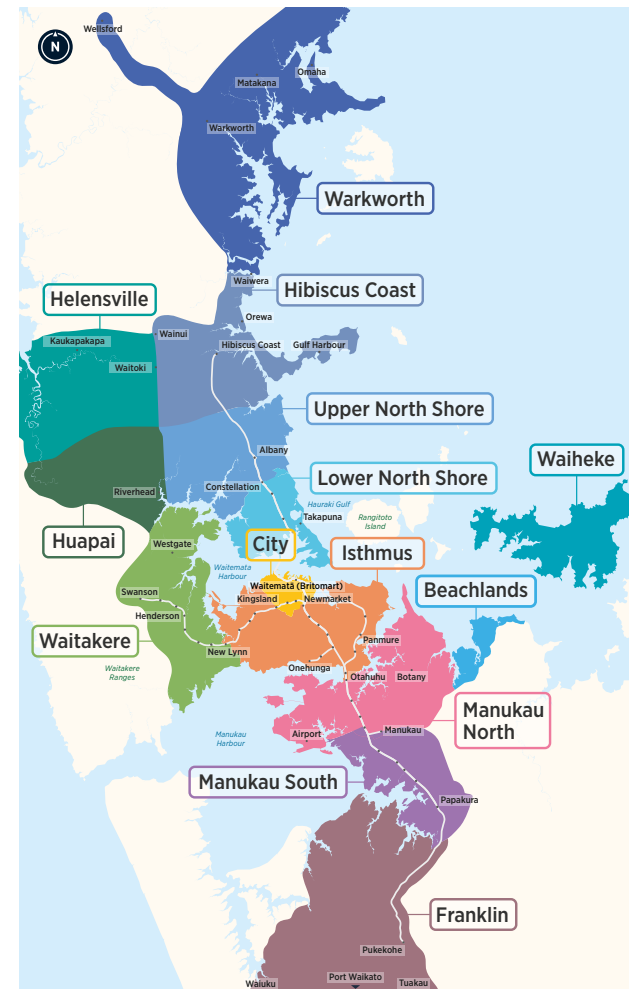

888

889

917

Routes

- 126 Albany, Coatesville, Riverhead, Westgate 1
- 861 Long Bay, Torbay, Glamorgan Dr, Albany Station, Massey University, Bush Rd, Constellation Station 4
- 866 Albany Station, via Northern Busway stations, Ponsonby Rd, Karangahape Rd, Auckland City Hospital, Newmarket (Monday to Friday peak only) 6
- 883 Schnapper Rock, Albany Highway, Constellation Station 7
- 884 Constellation Station, Apollo Dr, Triton Dr, Rosedale Rd. North Harbour Industrial loop - anticlockwise (Monday to Friday only) 9
- 885 Constellation Station, William Pickering Dr, Rosedale Rd. North Harbour Industrial loop - clockwise (Monday to Friday only) 9
- 888 Albany Station to Albany Heights Loop 10
- 889 Albany Station, Hugh Green Dr, Apollo Dr, Constellation Station 11
- 917 Albany Station, Massey University, Albany Highway, Glenfield, Birkenhead Wharf 13

Other timetables available in this area that may interest you

Timetable	Routes
Devonport, Bayswater, Hauraki	801, 802, 806, 807, 814, Devonport Ferry, Bayswater Ferry
Campbells Bay, Sunnynook, Milford, Takapuna	82, 83, 842, 843, 845, 856, 871, 907
Long Bay, Torbay, Browns Bay, Mairangi Bay	83, 856, 861, 865, 878
Beach Haven, Birkenhead	94, 97B, 97R, 917, 931, 933, 941, 966, Beach Haven Ferry, Birkenhead Ferry
Glenfield, Bayview, Windy Ridge	95B, 95C, 906, 917, 939, 941 Birkenhead Ferry
Hillcrest, Northcote	94, 923, 924, 926, 928
Greenhithe, Unsworth Heights, Wairau Valley	120, 901, 906, 907
Hibiscus Coast	981, 982, 983, 984, 985, 986, 988, NX1, Gulf Harbour Ferry
Hibiscus Coast Station, Albany Station, Britomart (Lower Albert St) via all Northern Busway stations	NX1
Albany Station, City universities, Wellesley St via all Northern Busway stations	NX2
Warkworth	995, 996, 997, 998, 999

Fare Zones & Boundaries

- Warkworth
- Hibiscus Coast
- Upper North Shore
- Lower North Shore
- Helensville
- Huapai
- Waitakere
- City
- Isthmus
- Waiheke
- Manukau North
- Manukau South
- Franklin
- Beachlands