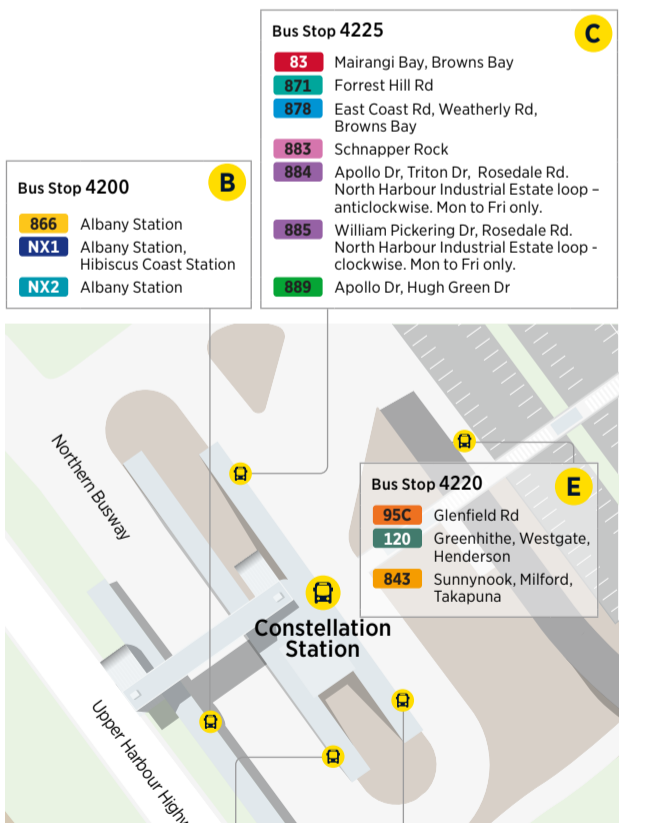

Where to connect to other services

Akoranga Bus Station

Smales Farm Bus Station

Albany Bus Station

Sunnynook Bus Station

Constellation Bus Station

Takapuna Transport Centre

Further information to help you make your journey, including tickets and fares, can be found at AT.govt.nz

Northern Busway