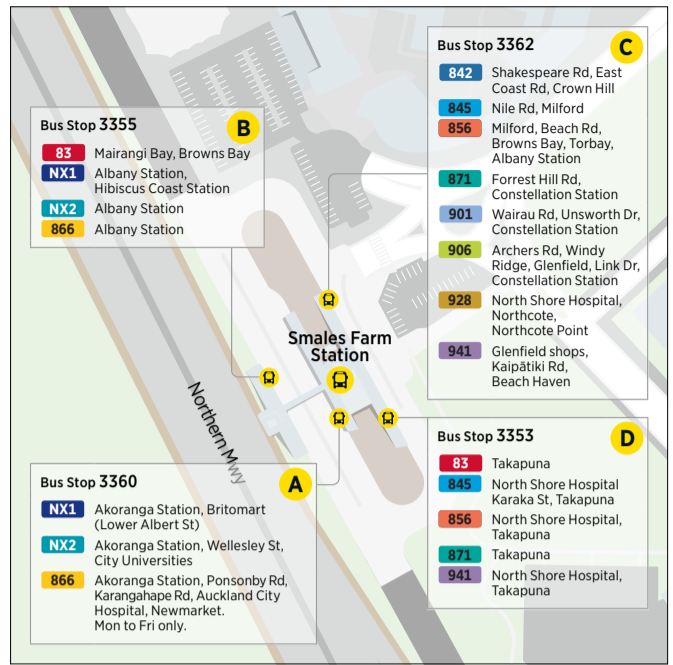

Where to connect to other services

Akoranga Bus Station

Smales Farm Bus Station

Albany Bus Station

Sunnynook Bus Station

Constellation Bus Station

Takapuna Transport Centre

Further information to help you make your journey, including tickets and fares, can be found at AT.govt.nz

Northern Busway