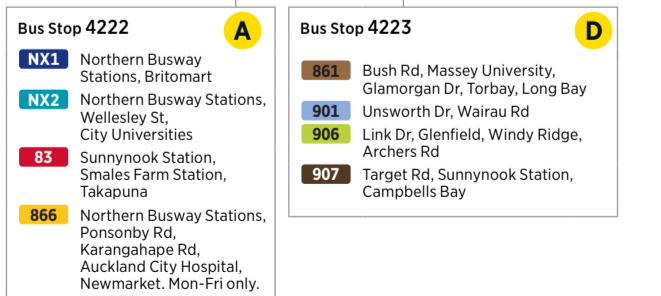

Where to connect to other services

Akoranga Bus Station

Smales Farm Bus Station

Albany Bus Station

Sunnynook Bus Station

Constellation Bus Station

Takapuna Transport Centre

Further information to help you make your journey, including tickets and fares, can be found at AT.govt.nz

Northern Busway