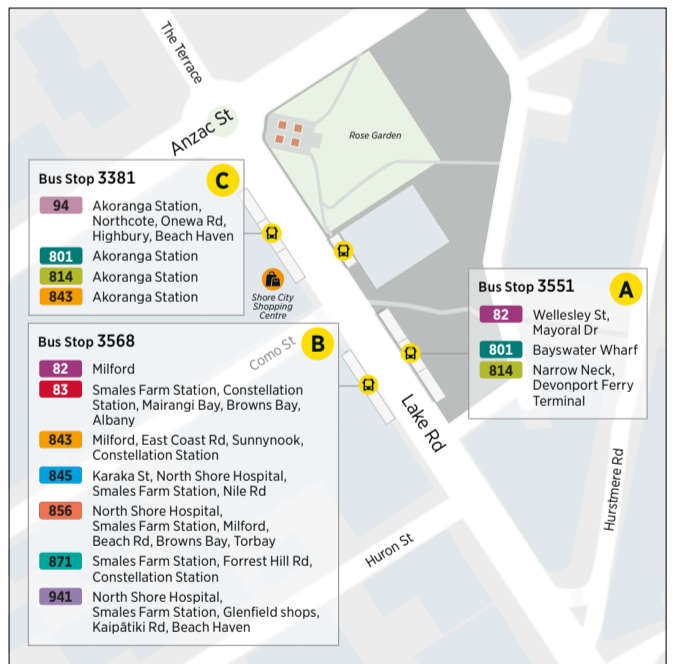

Where to connect to other services

Akoranga Bus Station

Smales Farm Bus Station

Albany Bus Station

Sunnynook Bus Station

Constellation Bus Station

Takapuna Transport Centre

Further information to help you make your journey, including tickets and fares, can be found at AT.govt.nz

Northern Busway