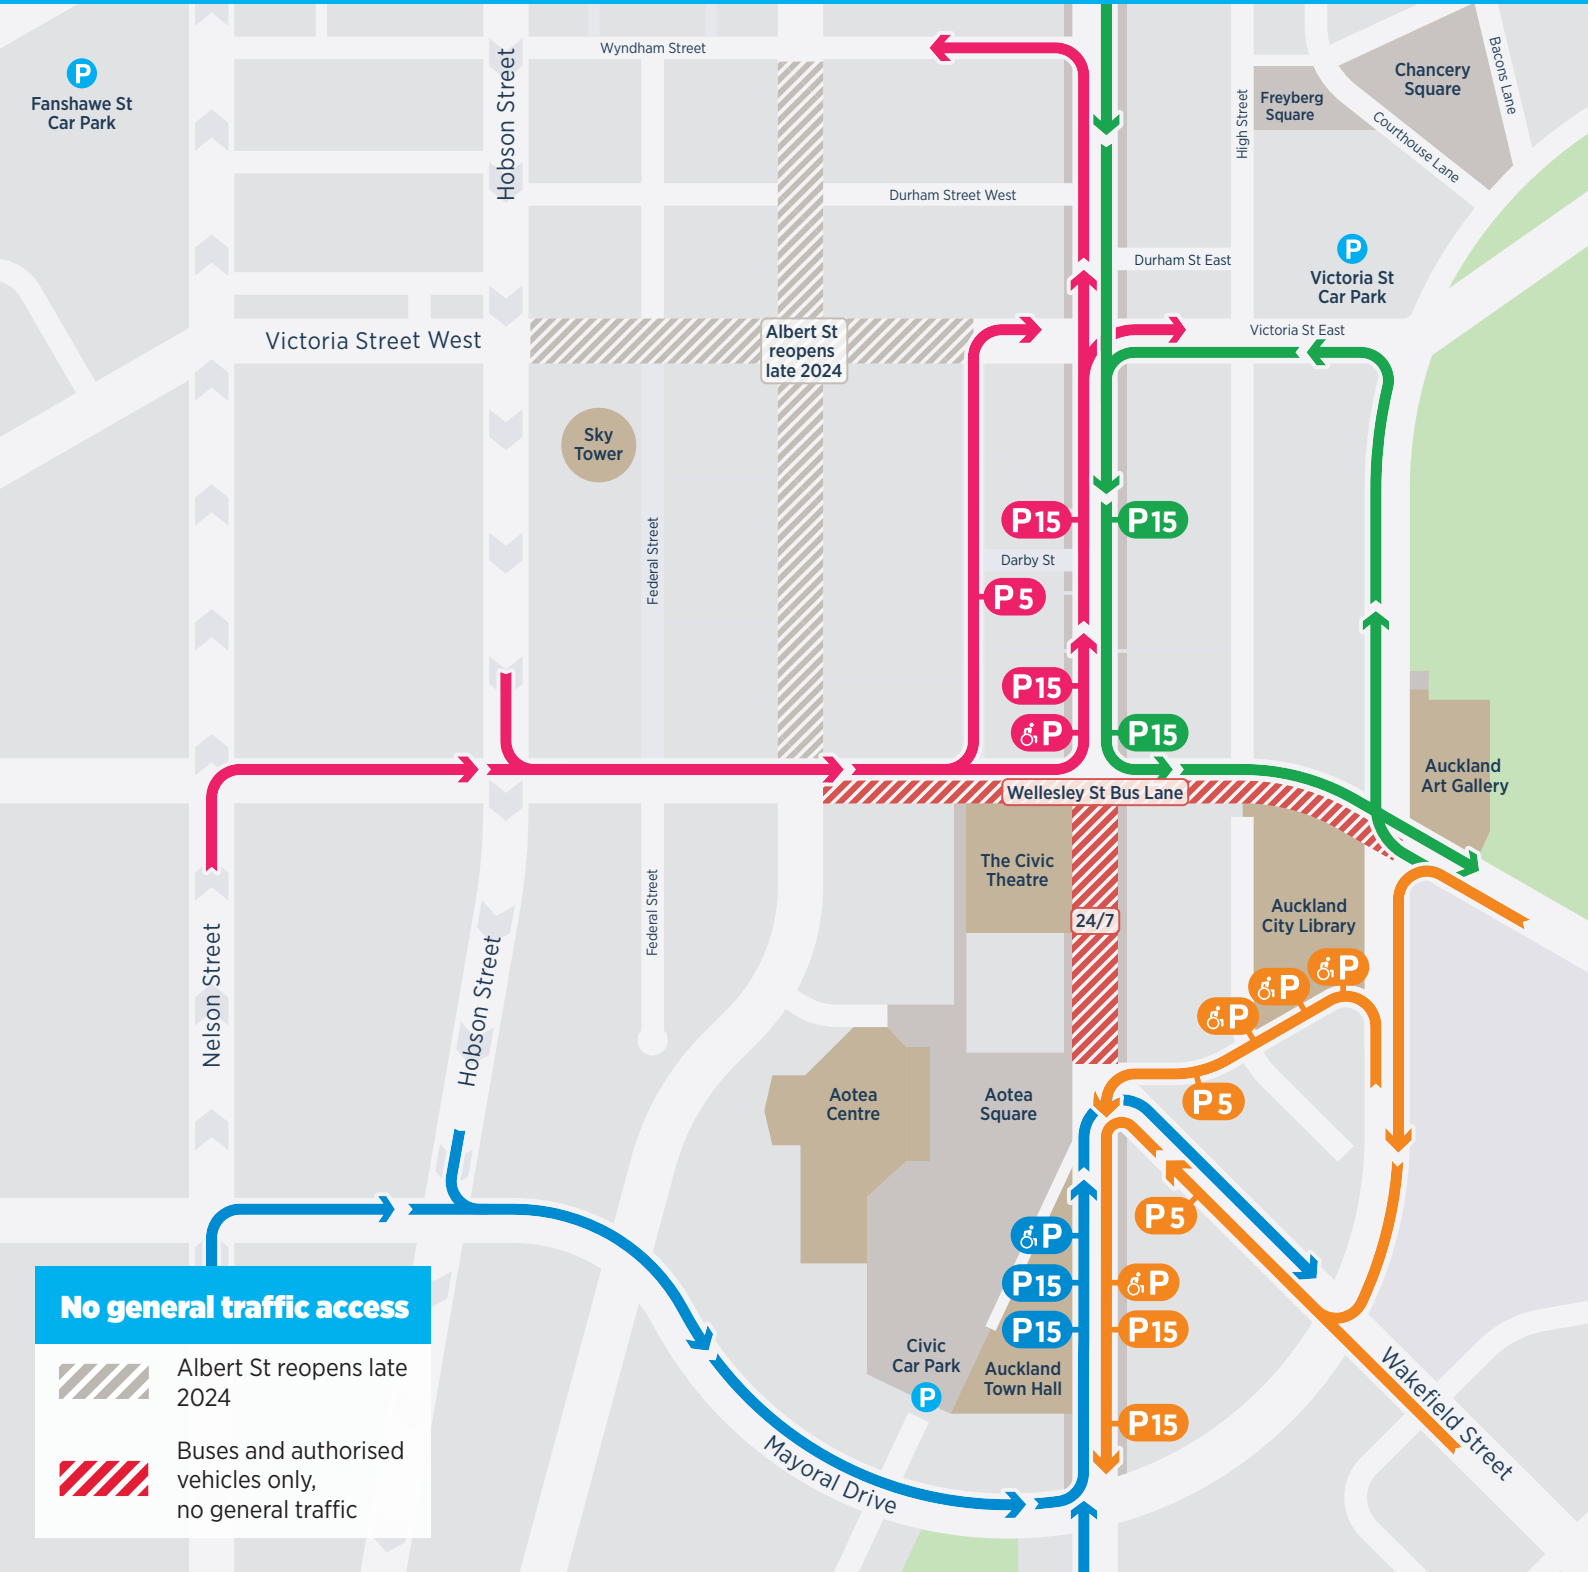

Accessing the Art District

Recommended route to access mobility parking and pickup/drop off areas around the Art District

For more information on how to travel to the City Centre go to [AT.govt.nz/citycentre](https://at.govt.nz/citycentre)

Maps correct as of 23.08.23, subject to change.