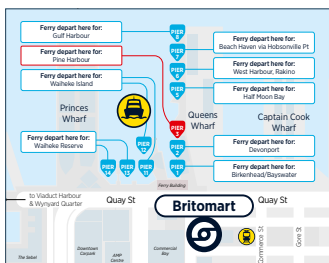

Pine Harbour | City Ferry

Monday to Friday (excluding public holidays)

	Depart Pine Harbour	Arrive Downtown Pier 3		Depart Downtown Pier 3	Arrive Pine Harbour
	06:20	06:55		07:00	07:35
	06:40	07:15		07:20	07:55
	07:00	07:35		07:40	08:15
	07:20	07:55		08:00	08:35
	07:40	08:15		08:20	08:55
	08:00	08:35		08:40	09:15
	08:20	08:55		09:00	09:35
	08:40	09:15		09:20	09:55
	09:10	09:45		09:50	10:25
	10:20	10:55		11:00	11:35
	11:40	12:15		12:20	12:55
	13:00	13:35		13:40	14:15
	14:20	14:55		15:00	15:35
	15:20	15:55		16:00	16:35
	15:40	16:15		16:20	16:55
	16:00	16:35		16:40	17:15
	16:20	16:55		17:00	17:35
	16:40	17:15		17:20	17:55
	17:00	17:35		17:40	18:15
	17:20	17:55		18:00	18:35
	18:00	18:35		18:40	19:15
	19:00	19:35		19:40	20:15
Friday only	20:30	21:05	Friday only	21:10	21:45
Friday only	22:30	23:05	Friday only	23:10	23:45

Saturday to Sunday

	Depart Pine Harbour	Arrive Downtown Pier 3		Depart Downtown Pier 3	Arrive Pine Harbour
	10:25	11:10		11:15	12:00
	12:05	12:50		12:55	13:40
	15:30	16:15		16:40	17:25
	17:30	18:15		18:20	19:05
Saturday only	20:30	21:10	Saturday only	21:10	21:55
Saturday only	22:30	23:10	Saturday only	23:10	23:55

Arrival times are approximate only and are subject to weather and other unplanned circumstances. For more information on fares and fare products visit AT.govt.nz/fares

Effective 30 September 2023