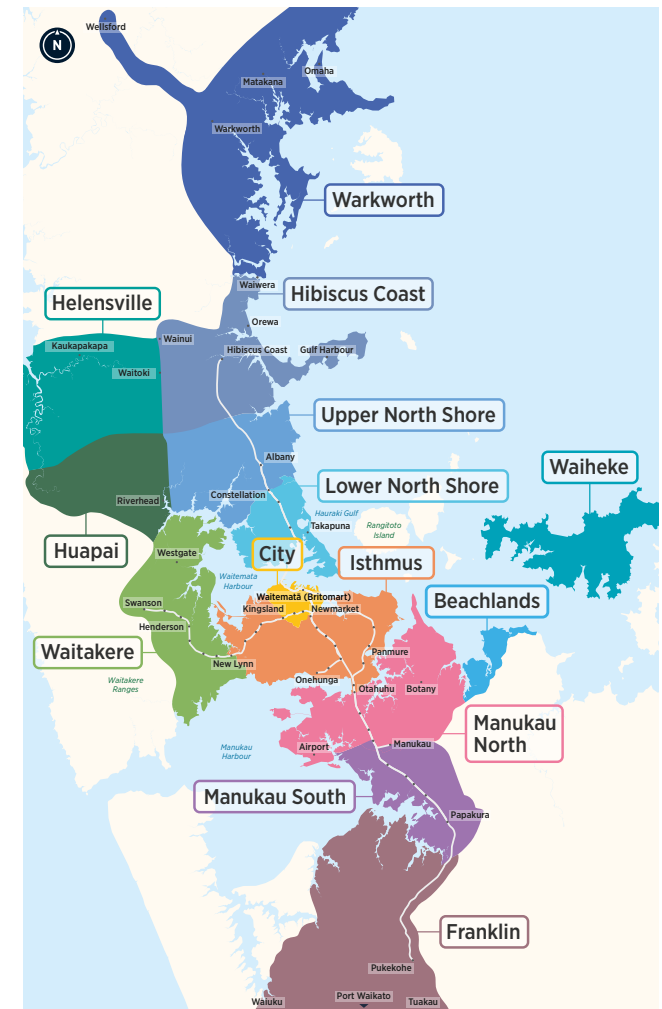

Unlock Auckland with AT Mobile

Plan and track your journeys, manage your AT HOP account, and stay informed with service alerts that matter to you.

AT.govt.nz/atmobile

Available on the Google Play Store and the Apple App Store.

Fare Zones & Boundaries

- Warkworth
- Hibiscus Coast
- Upper North Shore
- Lower North Shore
- Helensville
- Huapai
- Waitakere
- City
- Isthmus
- Waiheke
- Manukau North
- Manukau South
- Franklin
- Beachlands

For more information on fares visit www.AT.govt.nz/fares

Onehunga to Newmarket

Central Train Timetable

- Onehunga
- Te Papapa
- Penrose
- Ellerslie
- Greenlane
- Remuera
- Newmarket

Effective 29 April 2024

- Albany Bus Station
- Constellation Bus Station
- Smales Farm Bus Station
- New Lynn Train Station
- Waitematā (Britomart)
- Downtown Ferry Terminal
- Newmarket Train Station
- Manukau Bus Station
- Panmure Train Station
- Puhinui Train Station
- Papakura Train Station
- Waiheke Library
- Warkworth Library