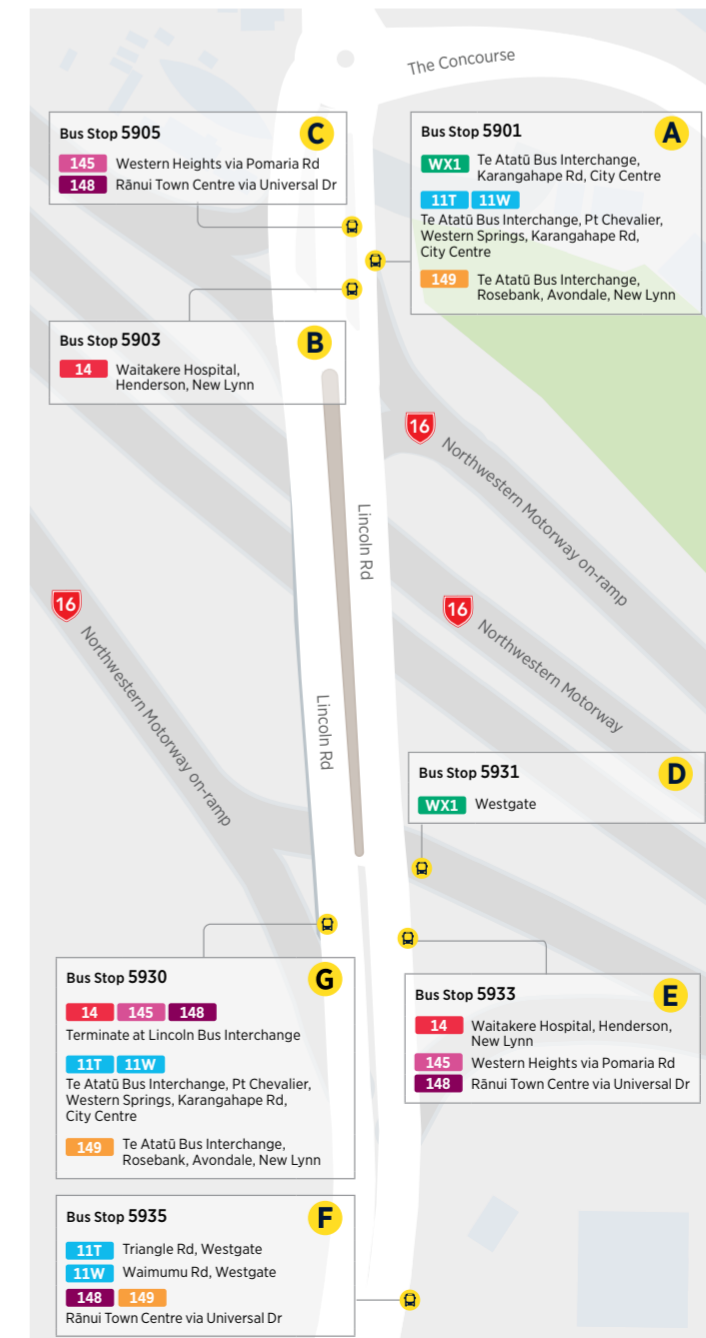

Lincoln Bus Interchange