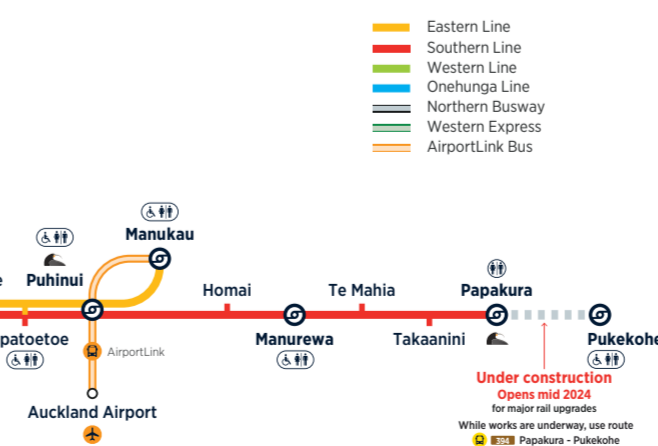

To get text updates on train services, register your mobile phone at [AT.govt.nz/trainupdates](https://at.govt.nz/trainupdates)

Lost property

AT Metro: 09 366 6400

Due to the Rail Network Rebuild the Eastern Line is closed between Ōtāhuhu and Britomart until 14 January 2024. Other closures may be in place. For more information please visit [AT.govt.nz/RailClosures](https://at.govt.nz/RailClosures)