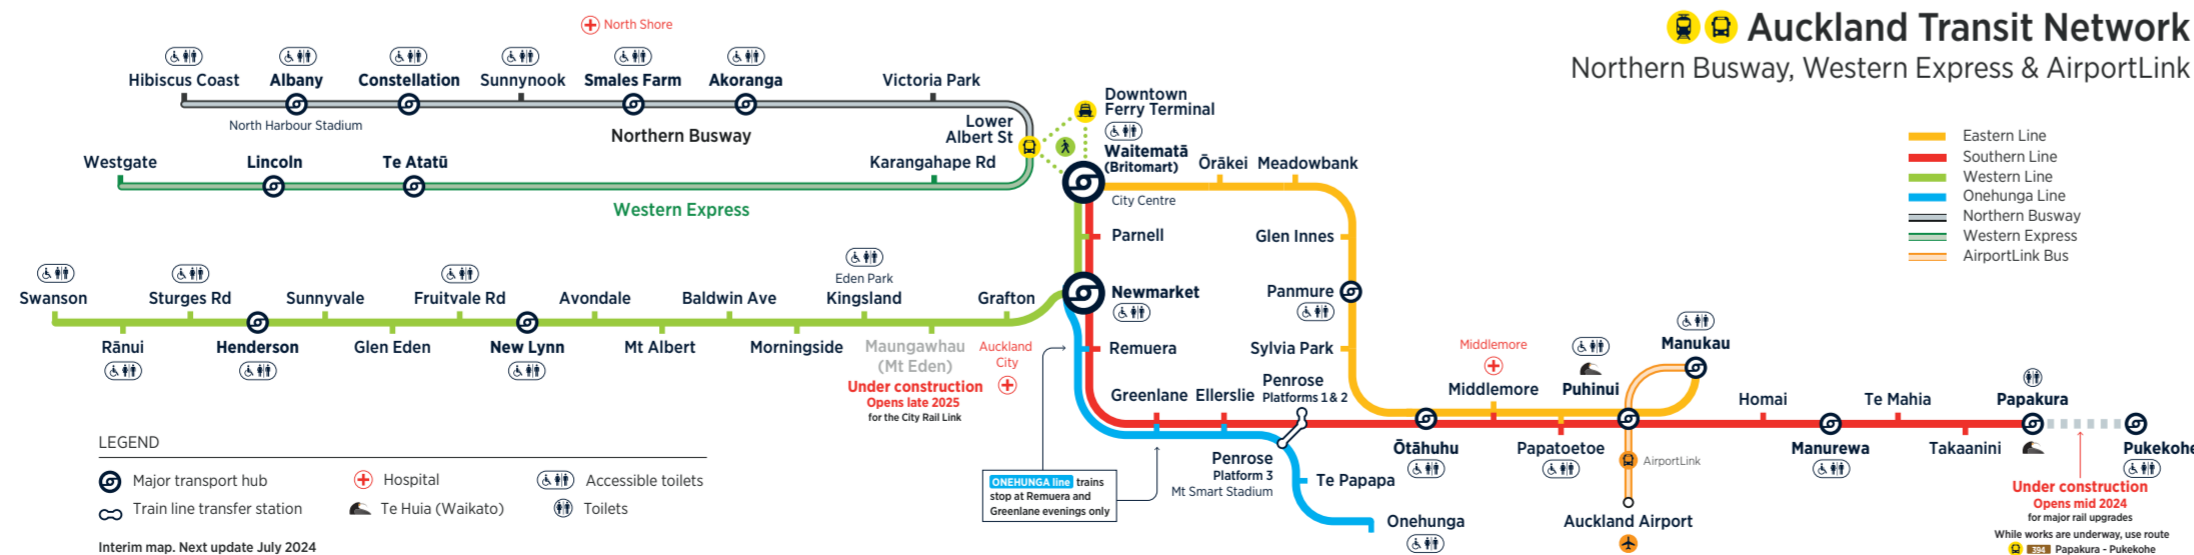

Visit us

Our friendly staff at the following locations are able to help you with all your questions.

- Waitemata (Britomart) Transport Centre
- Manukau Bus Station
- Albany Bus Station
- Newmarket Train Station
- Constellation Bus Station
- Papakura Train Station
- Smales Farm Bus Station
- Downtown Ferry Terminal

Auckland Transit Network

Northern Busway, Western Express & AirportLink