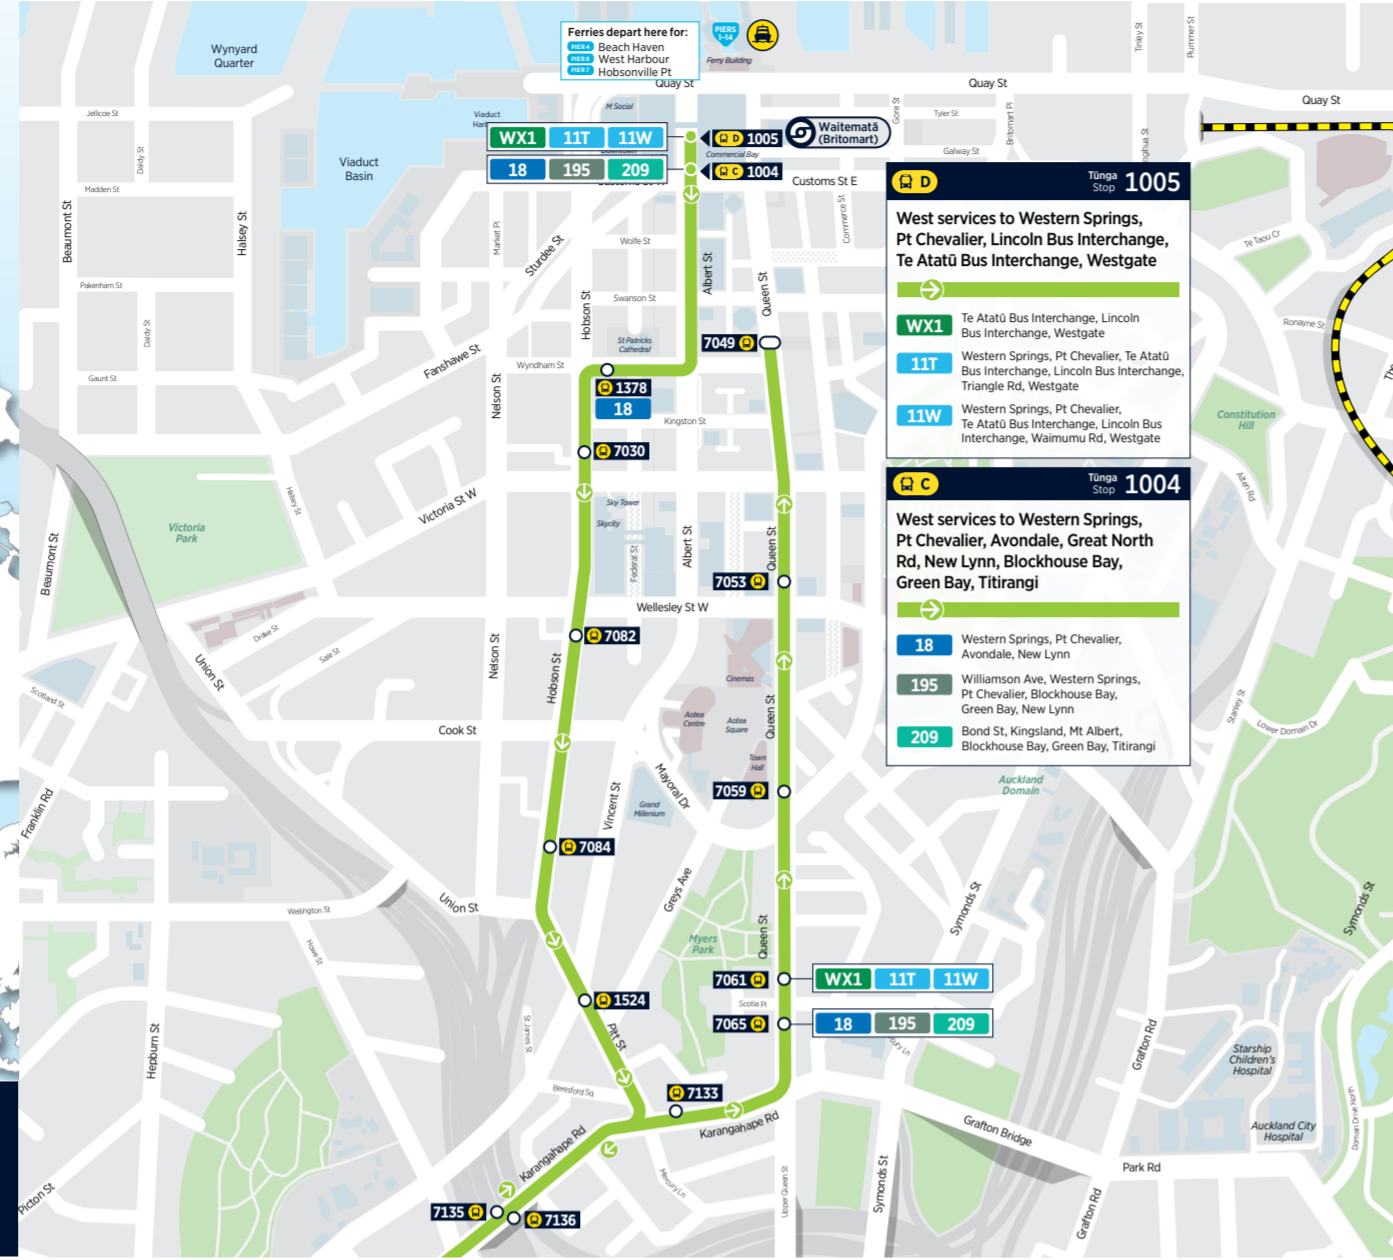

West Auckland

Public Transport Guide

Where to catch your bus, train and ferry in the city