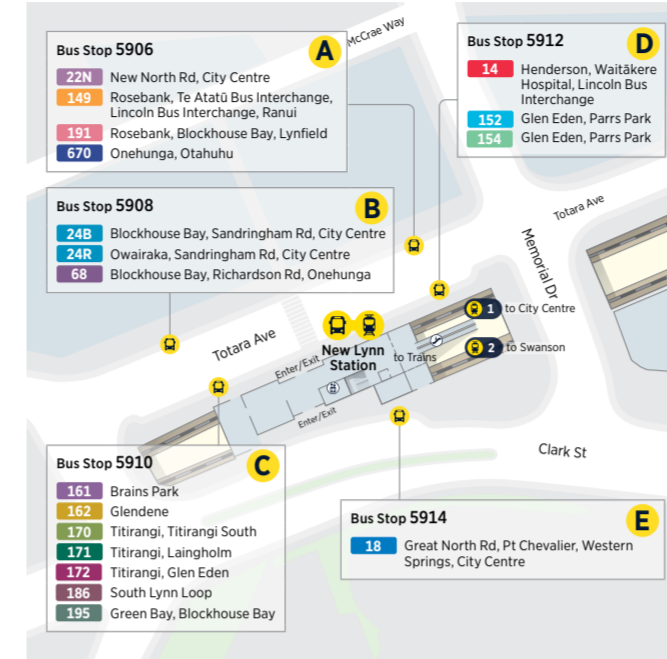

Where to connect to other services

New Lynn