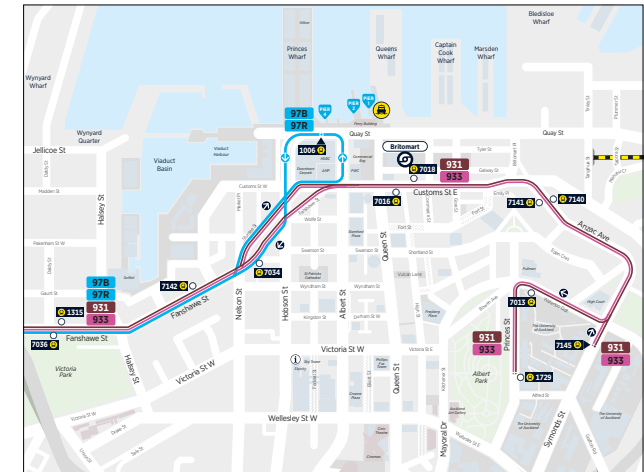

City Map

Highbury

Bus Stop 4084 94 Rangitira Rd, Birkdale Rd Bayview 95B Constellation Station 97B Birkdale Rd, Rangitira Rd 97R Rangitira Rd, Birkdale Rd 931 Chatswood (Mon to Fri only) 933 Verbena Rd, Beach Haven Wharf (Mon to Fri only) 939 Windy Ridge (Mon to Fri only) 966 Birkdale Rd, Rangitira Rd (Mon to Fri only)	Bus Stop 3949 94 Akoranga Station, Takapuna 95 Britomart (Lower Albert St) 97 Britomart (Lower Albert St) 931 University of Auckland (Mon to Fri only) 933 University of Auckland (Mon to Fri only) 939 University of Auckland (Mon to Fri mornings only) 941 Night Bus to Akoranga Station and Takapuna (Fri, Sat nights only) 966 Ponsonby Rd, Auckland City Hospital, Newmarket
Bus Stop 4030 94 Akoranga Station, Takapuna 97 Britomart (Lower Albert St) 917 Massey University, Albany Station 931 University of Auckland (Mon to Fri only) 933 University of Auckland (Mon to Fri only) 941 Night Bus to Akoranga Station and Takapuna (Fri, Sat nights only) 966 Ponsonby Rd, Auckland City Hospital, Newmarket	Bus Stop 3901 94 Rangitira Rd, Birkdale Rd 97B Birkdale Rd, Rangitira Rd 97R Rangitira Rd, Birkdale Rd 917 Birkenhead Ferry Terminal 931 Chatswood (Mon to Fri only) 933 Verbena Rd, Beach Haven Wharf (Mon to Fri only) 966 Birkdale Rd, Rangitira Rd (Mon to Fri only)

24 hr Clock

*Public holidays. On public holidays a Sunday timetable operates. When Waitangi Day (6 Feb) or Anzac Day (25 April) fall on a Saturday, normal Saturday timetables operate.

Over Christmas and the New Year, a reduced timetable may operate. If you're travelling during this time visit AT.govt.nz to plan your trip, or call 09 366 6400.