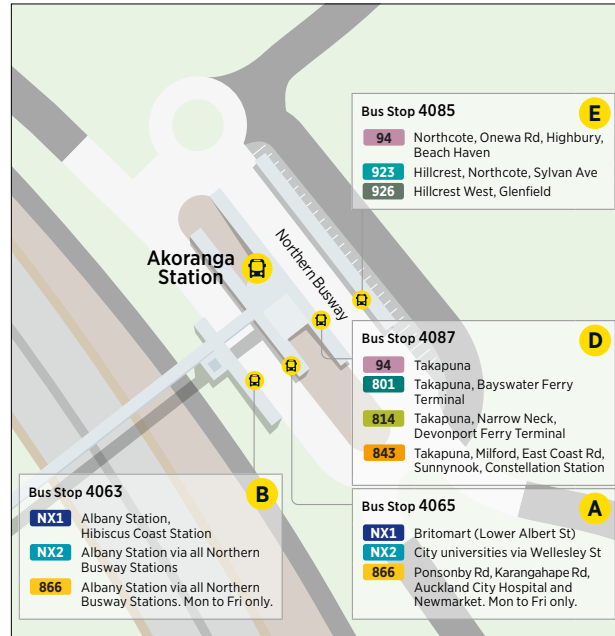

# City Map

# Highbury

<p><b>Bus Stop 4084</b></p> <ul style="list-style-type: none"> <li>94 Rangitira Rd, Birkdale Rd Bayview</li> <li>95B Constellation Station</li> <li>97B Birkdale Rd, Rangitira Rd</li> <li>97R Rangitira Rd, Birkdale Rd</li> <li>931 Chatswood (Mon to Fri only)</li> <li>933 Verbena Rd, Beach Haven Wharf (Mon to Fri only)</li> <li>939 Windy Ridge (Mon to Fri only)</li> <li>966 Birkdale Rd, Rangitira Rd (Mon to Fri only)</li> </ul>	<p><b>Bus Stop 3949</b></p> <ul style="list-style-type: none"> <li>94 Akoranga Station, Takapuna</li> <li>95 Britomart (Lower Albert St)</li> <li>97 Britomart (Lower Albert St)</li> <li>931 University of Auckland (Mon to Fri only)</li> <li>933 University of Auckland (Mon to Fri only)</li> <li>939 University of Auckland (Mon to Fri mornings only)</li> <li>941 Night Bus to Akoranga Station and Takapuna (Fri, Sat nights only)</li> <li>966 Ponsonby Rd, Auckland City Hospital, Newmarket</li> </ul>
<p><b>Bus Stop 4030</b></p> <ul style="list-style-type: none"> <li>94 Akoranga Station, Takapuna</li> <li>97 Britomart (Lower Albert St)</li> <li>917 Massey University, Albany Station</li> <li>931 University of Auckland (Mon to Fri only)</li> <li>933 University of Auckland (Mon to Fri only)</li> <li>941 Night Bus to Akoranga Station and Takapuna (Fri, Sat nights only)</li> <li>966 Ponsonby Rd, Auckland City Hospital, Newmarket</li> </ul>	<p><b>Bus Stop 3901</b></p> <ul style="list-style-type: none"> <li>94 Rangitira Rd, Birkdale Rd</li> <li>97B Birkdale Rd, Rangitira Rd</li> <li>97R Rangitira Rd, Birkdale Rd</li> <li>917 Birkenhead Ferry Terminal</li> <li>931 Chatswood (Mon to Fri only)</li> <li>933 Verbena Rd, Beach Haven Wharf (Mon to Fri only)</li> <li>966 Birkdale Rd, Rangitira Rd (Mon to Fri only)</li> </ul>

## Akoranga Bus Station