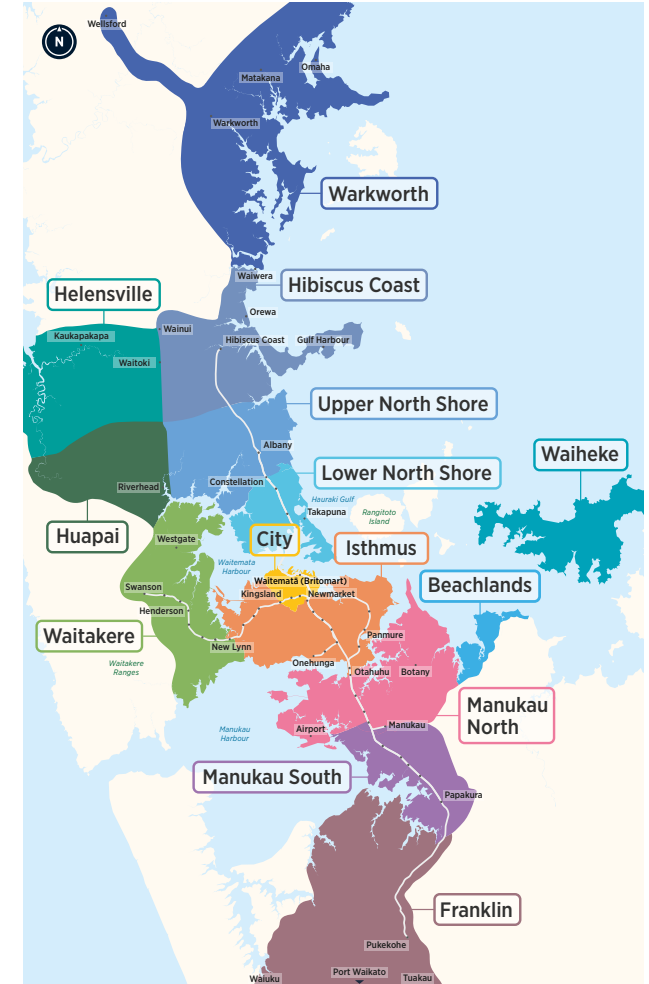

Fare Zones & Boundaries

- Warkworth
- Huapai
- Manukau North
- Hibiscus Coast
- Waitakere
- Manukau South
- Upper North Shore
- City
- Franklin
- Lower North Shore
- Isthmus
- Beachlands
- Helensville
- Waiheke

For more information on fares visit www.AT.govt.nz/fares

Effective 21 July 2024