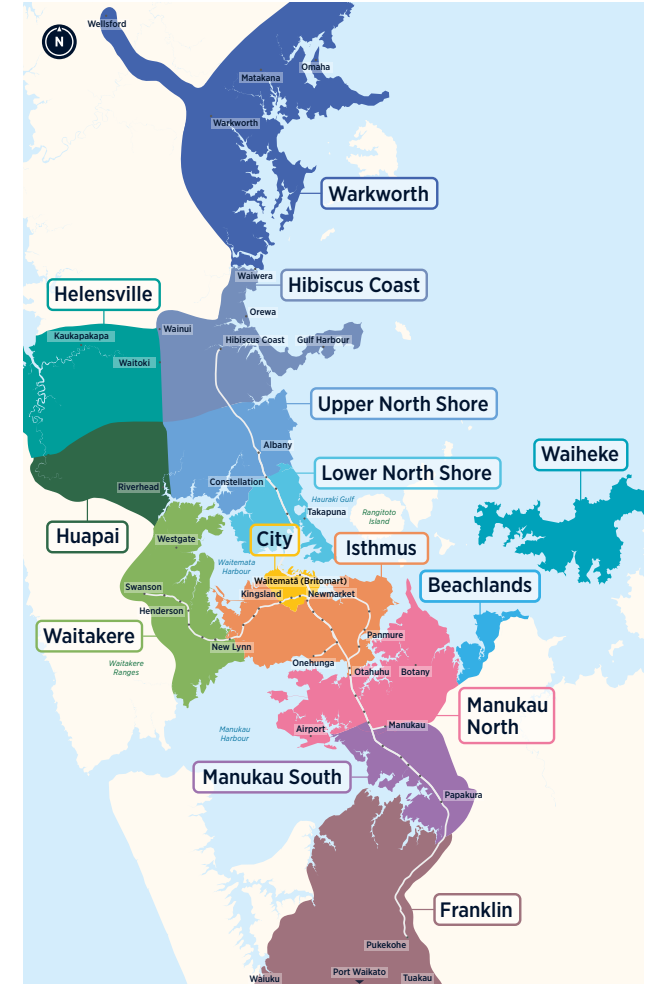

# Waiheke Island

## Bus Timetable

- 50A
- 50B
- 501
- 502
- 503

## Routes

- 50A** Belle Terrace, Seventh Ave, The Strand, Onetangi, Ostend (Belgium St), Surfdale, Oneroa, Matiatia Ferry Terminal..... 2
- 50B** Fourth Ave, Onetangi, Ostend (Belgium St), Surfdale, Oneroa, Matiatia Ferry Terminal ..... 2
- 501** Kennedy Point Ferry Terminal, Jellicoe Parade, Wellington Rd, Surfdale, Oneroa, Matiatia Ferry Terminal..... 6
- 502** Ōmiha (Rocky Bay), Ostend (Belgium St), Palm Beach, Blackpool, Oneroa, Matiatia Ferry Terminal ..... 8
- 503** Oneroa, Matiatia Ferry Terminal ..... 10

## Fare Zones & Boundaries

- Warkworth
- Huapai
- Manukau North
- Hibiscus Coast
- Waitakere
- Manukau South
- Upper North Shore
- City
- Franklin
- Lower North Shore
- Isthmus
- Beachlands
- Helensville
- Waiheke