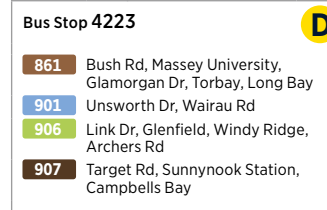

Constellation Bus Station