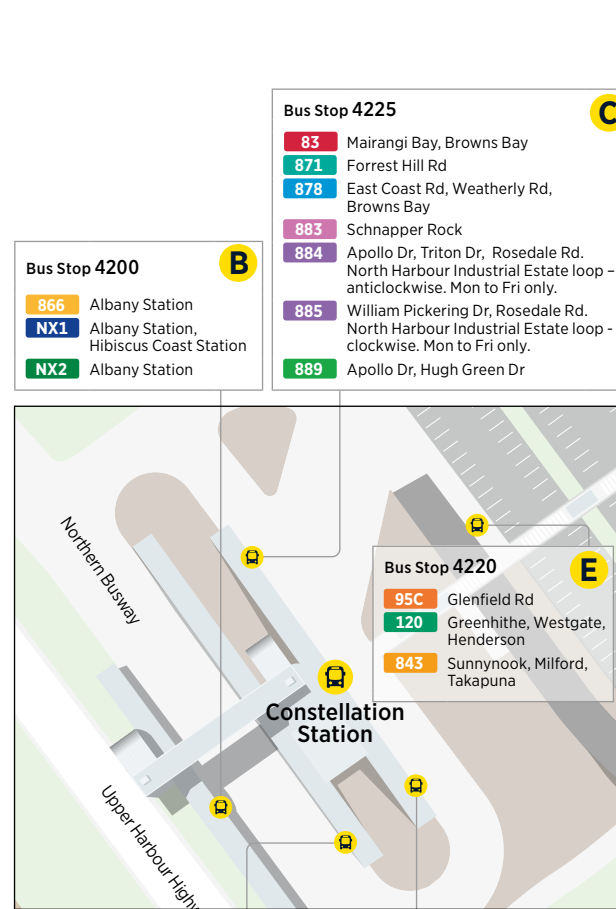

Constellation Bus Station