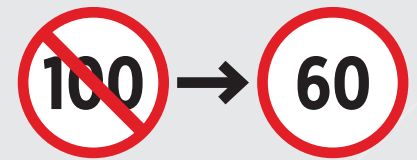

(North)
Oruarangi Road North

Speed calming under investigation to support speed limit change

Ihumatao Village/Papakainga

Makaurau Marae

Ihumatao Road West

(South)
Oruarangi Road South

Ihumatao Road East

Makaurau Marae, 8 Ruaiti Road, Mangere, Auckland