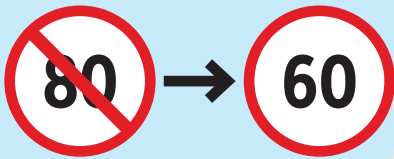

(North)
Oruarangi Road North

Speed calming under investigation to support speed limit change

Ihumatao Village/Papakainga

Makaurau Marae

Ihumatao Road West

(South)
Oruarangi Road South

Ihumatao Road East

Makaurau Marae, 8 Ruaiti Road, Mangere, Auckland