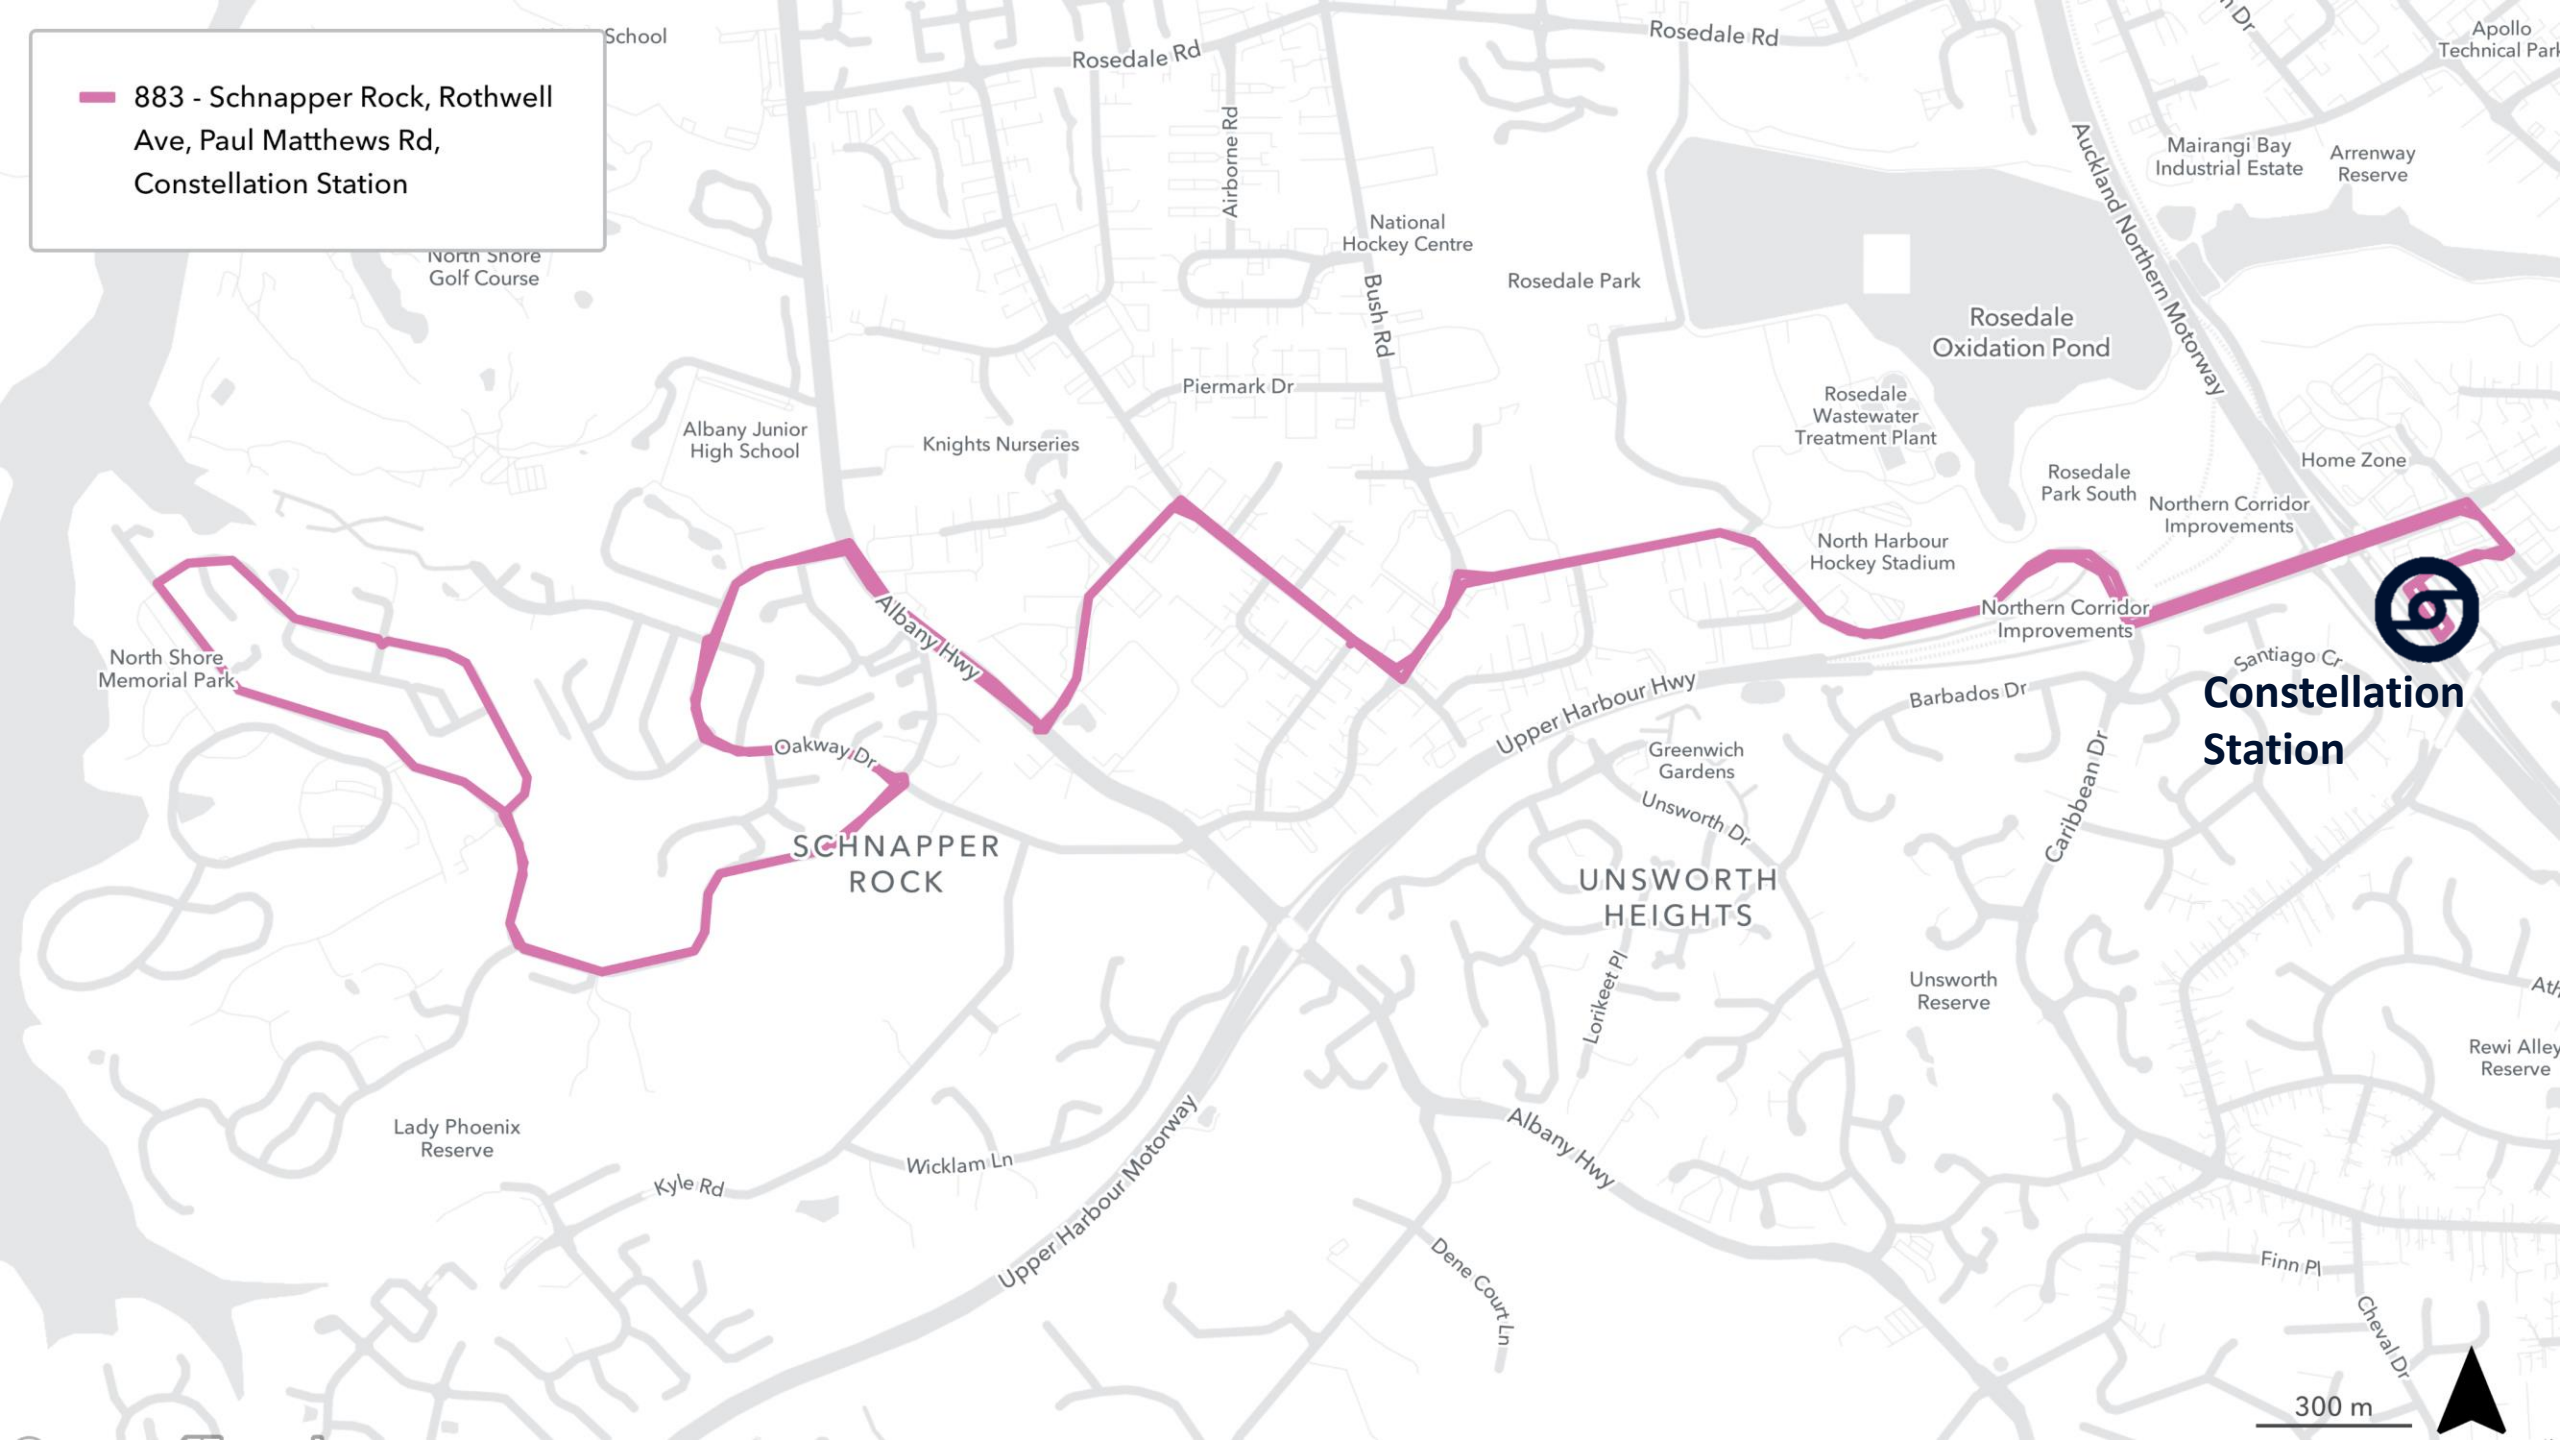

883 - Schnapper Rock, Rothwell Ave, Paul Matthews Rd, Constellation Station

**Constellation Station**

300 m