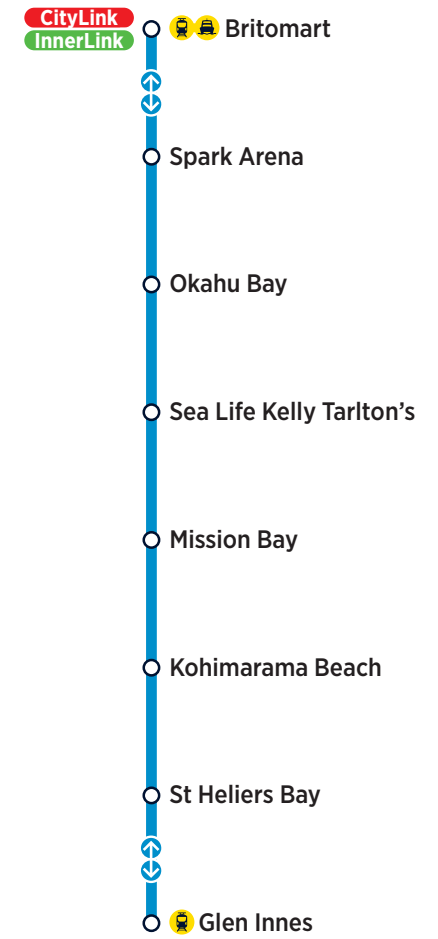

# CityLink

Every 7 to 8 Minutes\*

Mon-Fri 06:00 - Midnight  
Sat/Sun/Holidays 06:20 - Midnight

# OuterLink

Every 12 to 15 Minutes\*

Mon-Fri 06:00 - Midnight  
Sat/Sun/Holidays 06:00 - Midnight

# TāmakiLink

Every 15 Minutes\*

**To Britomart:** Mon-Sat 05:30 - 23:15  
Sun/Holidays 06:00 - 23:15  
**From Britomart:** Mon-Sat 06:10 - 23:55  
Sun/Holidays 06:40 - 23:55  
(Fri/Sat 01:00, 02:00, 03:00)

# Route Map