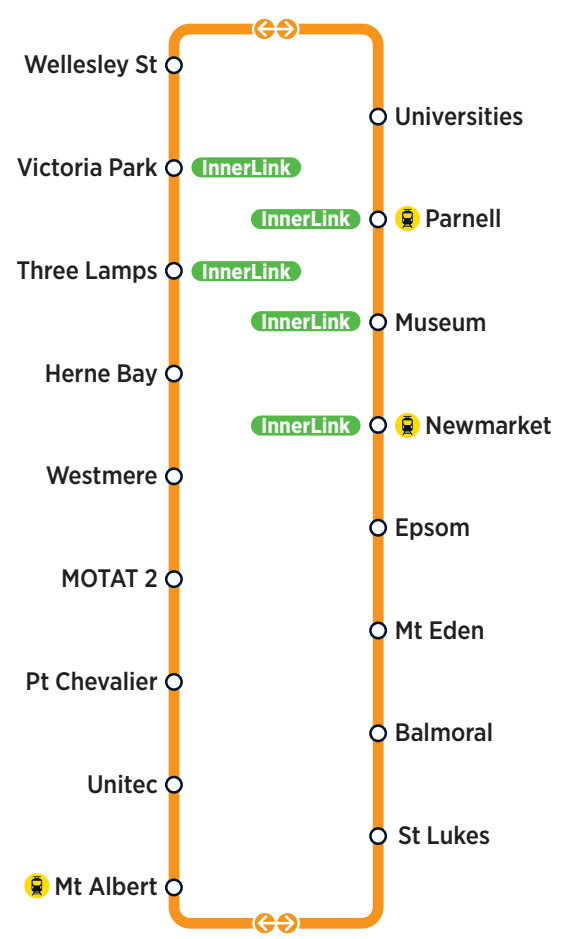

# CityLink

Every 7 to 8 Minutes\*

Mon-Fri 06:00 - Midnight  
Sat/Sun/Holidays 06:20 - Midnight

# OuterLink

Every 12 to 15 Minutes\*

Mon-Fri 06:00 - Midnight  
Sat/Sun/Holidays 06:00 - Midnight

# TāmakiLink

Every 15 Minutes\*

**To Britomart:** Mon-Sat 05:30 - 23:15  
Sun/Holidays 06:00 - 23:15  
**From Britomart:** Mon-Sat 06:10 - 23:55  
Sun/Holidays 06:40 - 23:55  
(Fri/Sat 01:00, 02:00, 03:00)

# Route Map