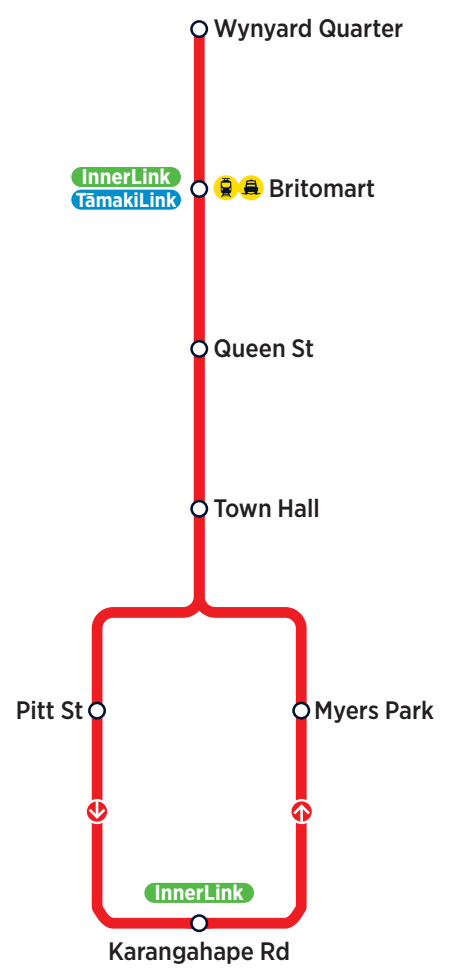

# CityLink

Every 7 to 8 Minutes\*

Mon-Fri 06:00 - Midnight  
Sat/Sun/Holidays 06:20 - Midnight

# OuterLink

Every 12 to 15 Minutes\*

Mon-Fri 06:00 - Midnight  
Sat/Sun/Holidays 06:00 - Midnight

# TāmakiLink

Every 15 Minutes\*

**To Britomart:** Mon-Sat 05:30 - 23:15  
Sun/Holidays 06:00 - 23:15  
**From Britomart:** Mon-Sat 06:10 - 23:55  
Sun/Holidays 06:40 - 23:55  
(Fri/Sat 01:00, 02:00, 03:00)

# Route Map