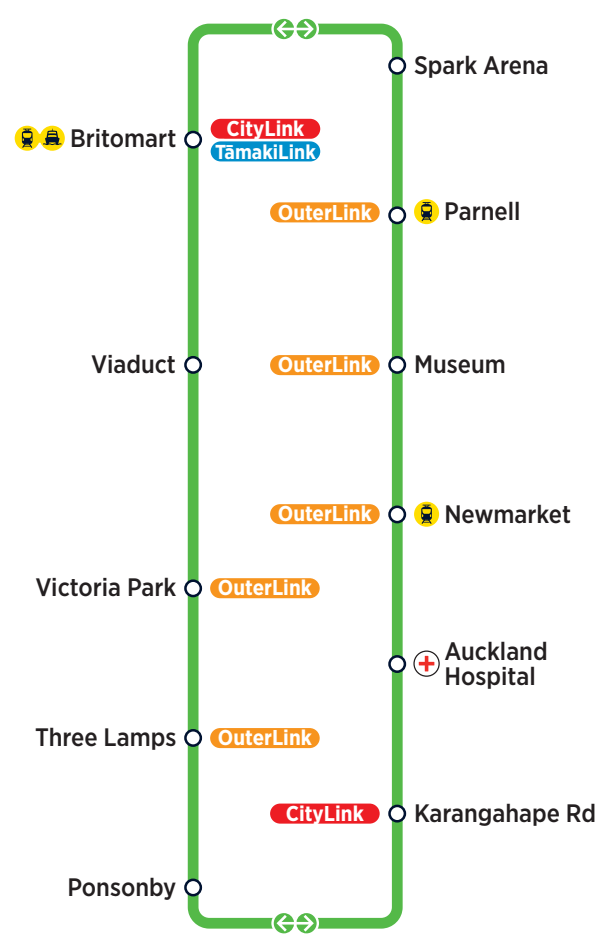

# OuterLink

Every 12 to 15 Minutes\*

Mon-Fri 06:00 - Midnight  
Sat/Sun/Holidays 06:00 - Midnight

# TāmakiLink

Every 15 Minutes\*

**To Britomart:** Mon-Sat 05:30 - 23:15  
Sun/Holidays 06:00 - 23:15  
**From Britomart:** Mon-Sat 06:10 - 23:55  
Sun/Holidays 06:40 - 23:55  
(Fri/Sat 01:00, 02:00, 03:00)

# Route Map