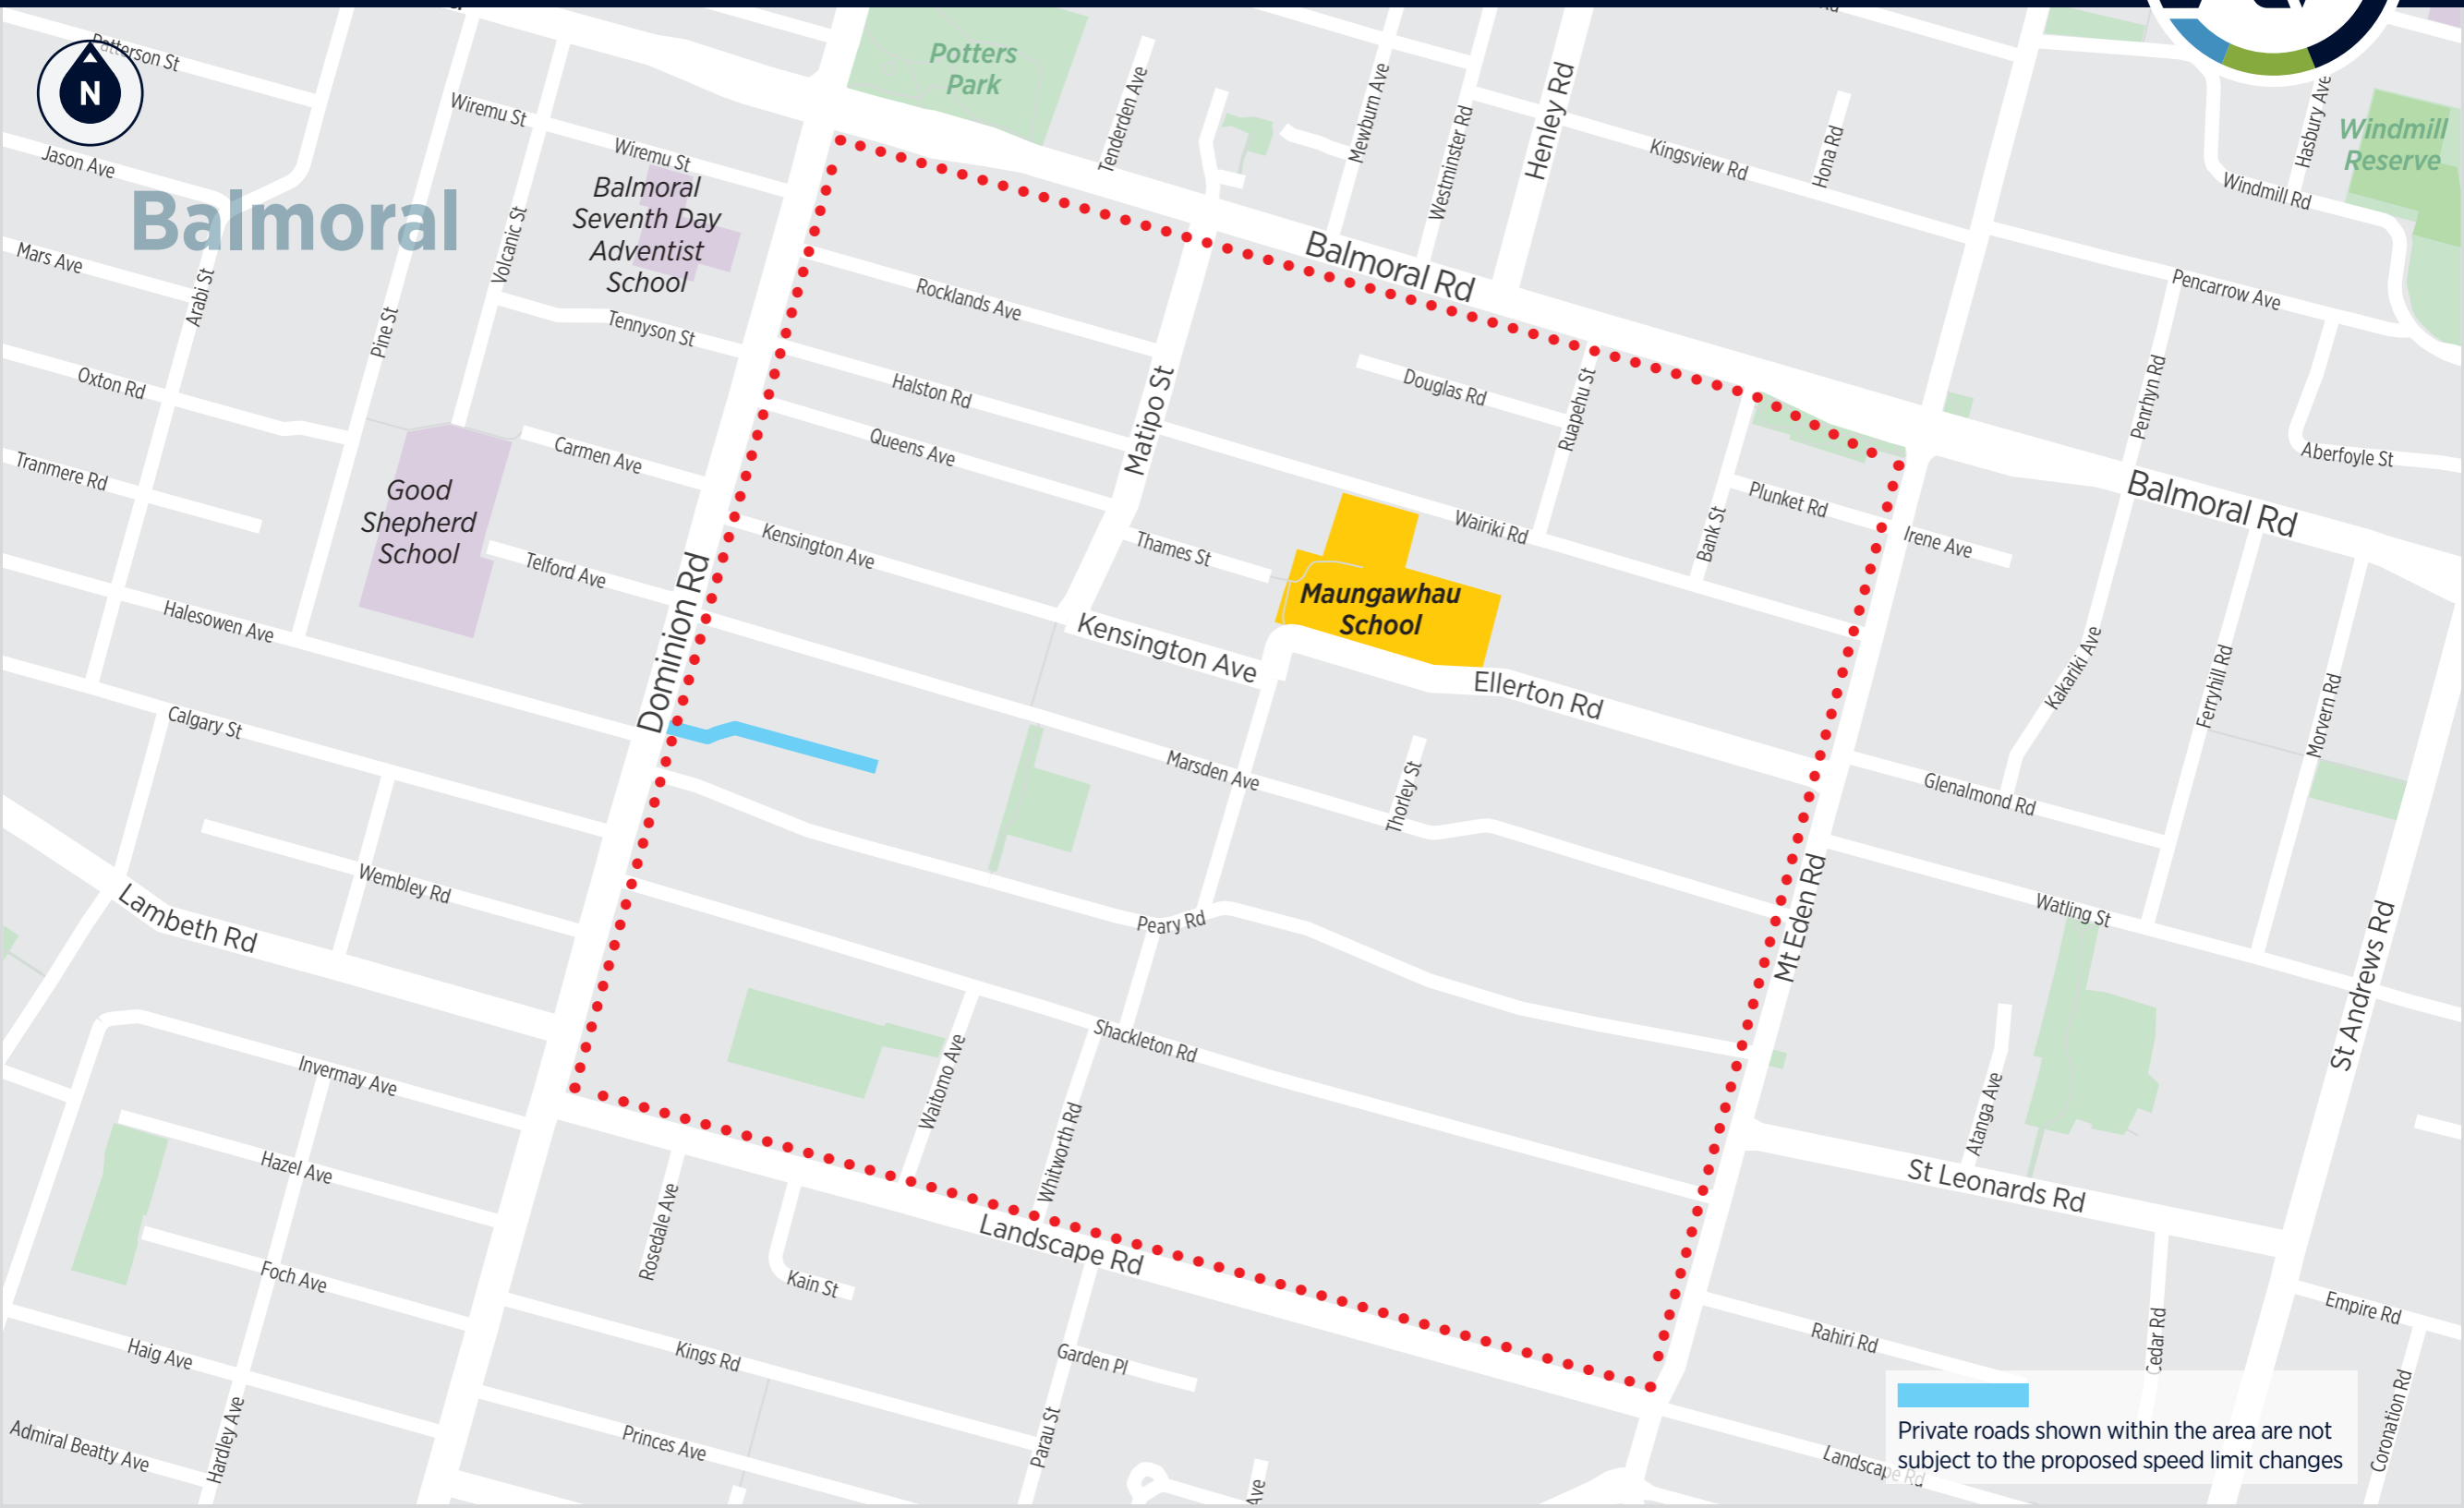

Safe Speeds: School Programme

Maungawhau School 43 Ellerton Road, Mount Eden | Albert-Eden

Private roads shown within the area are not subject to the proposed speed limit changes