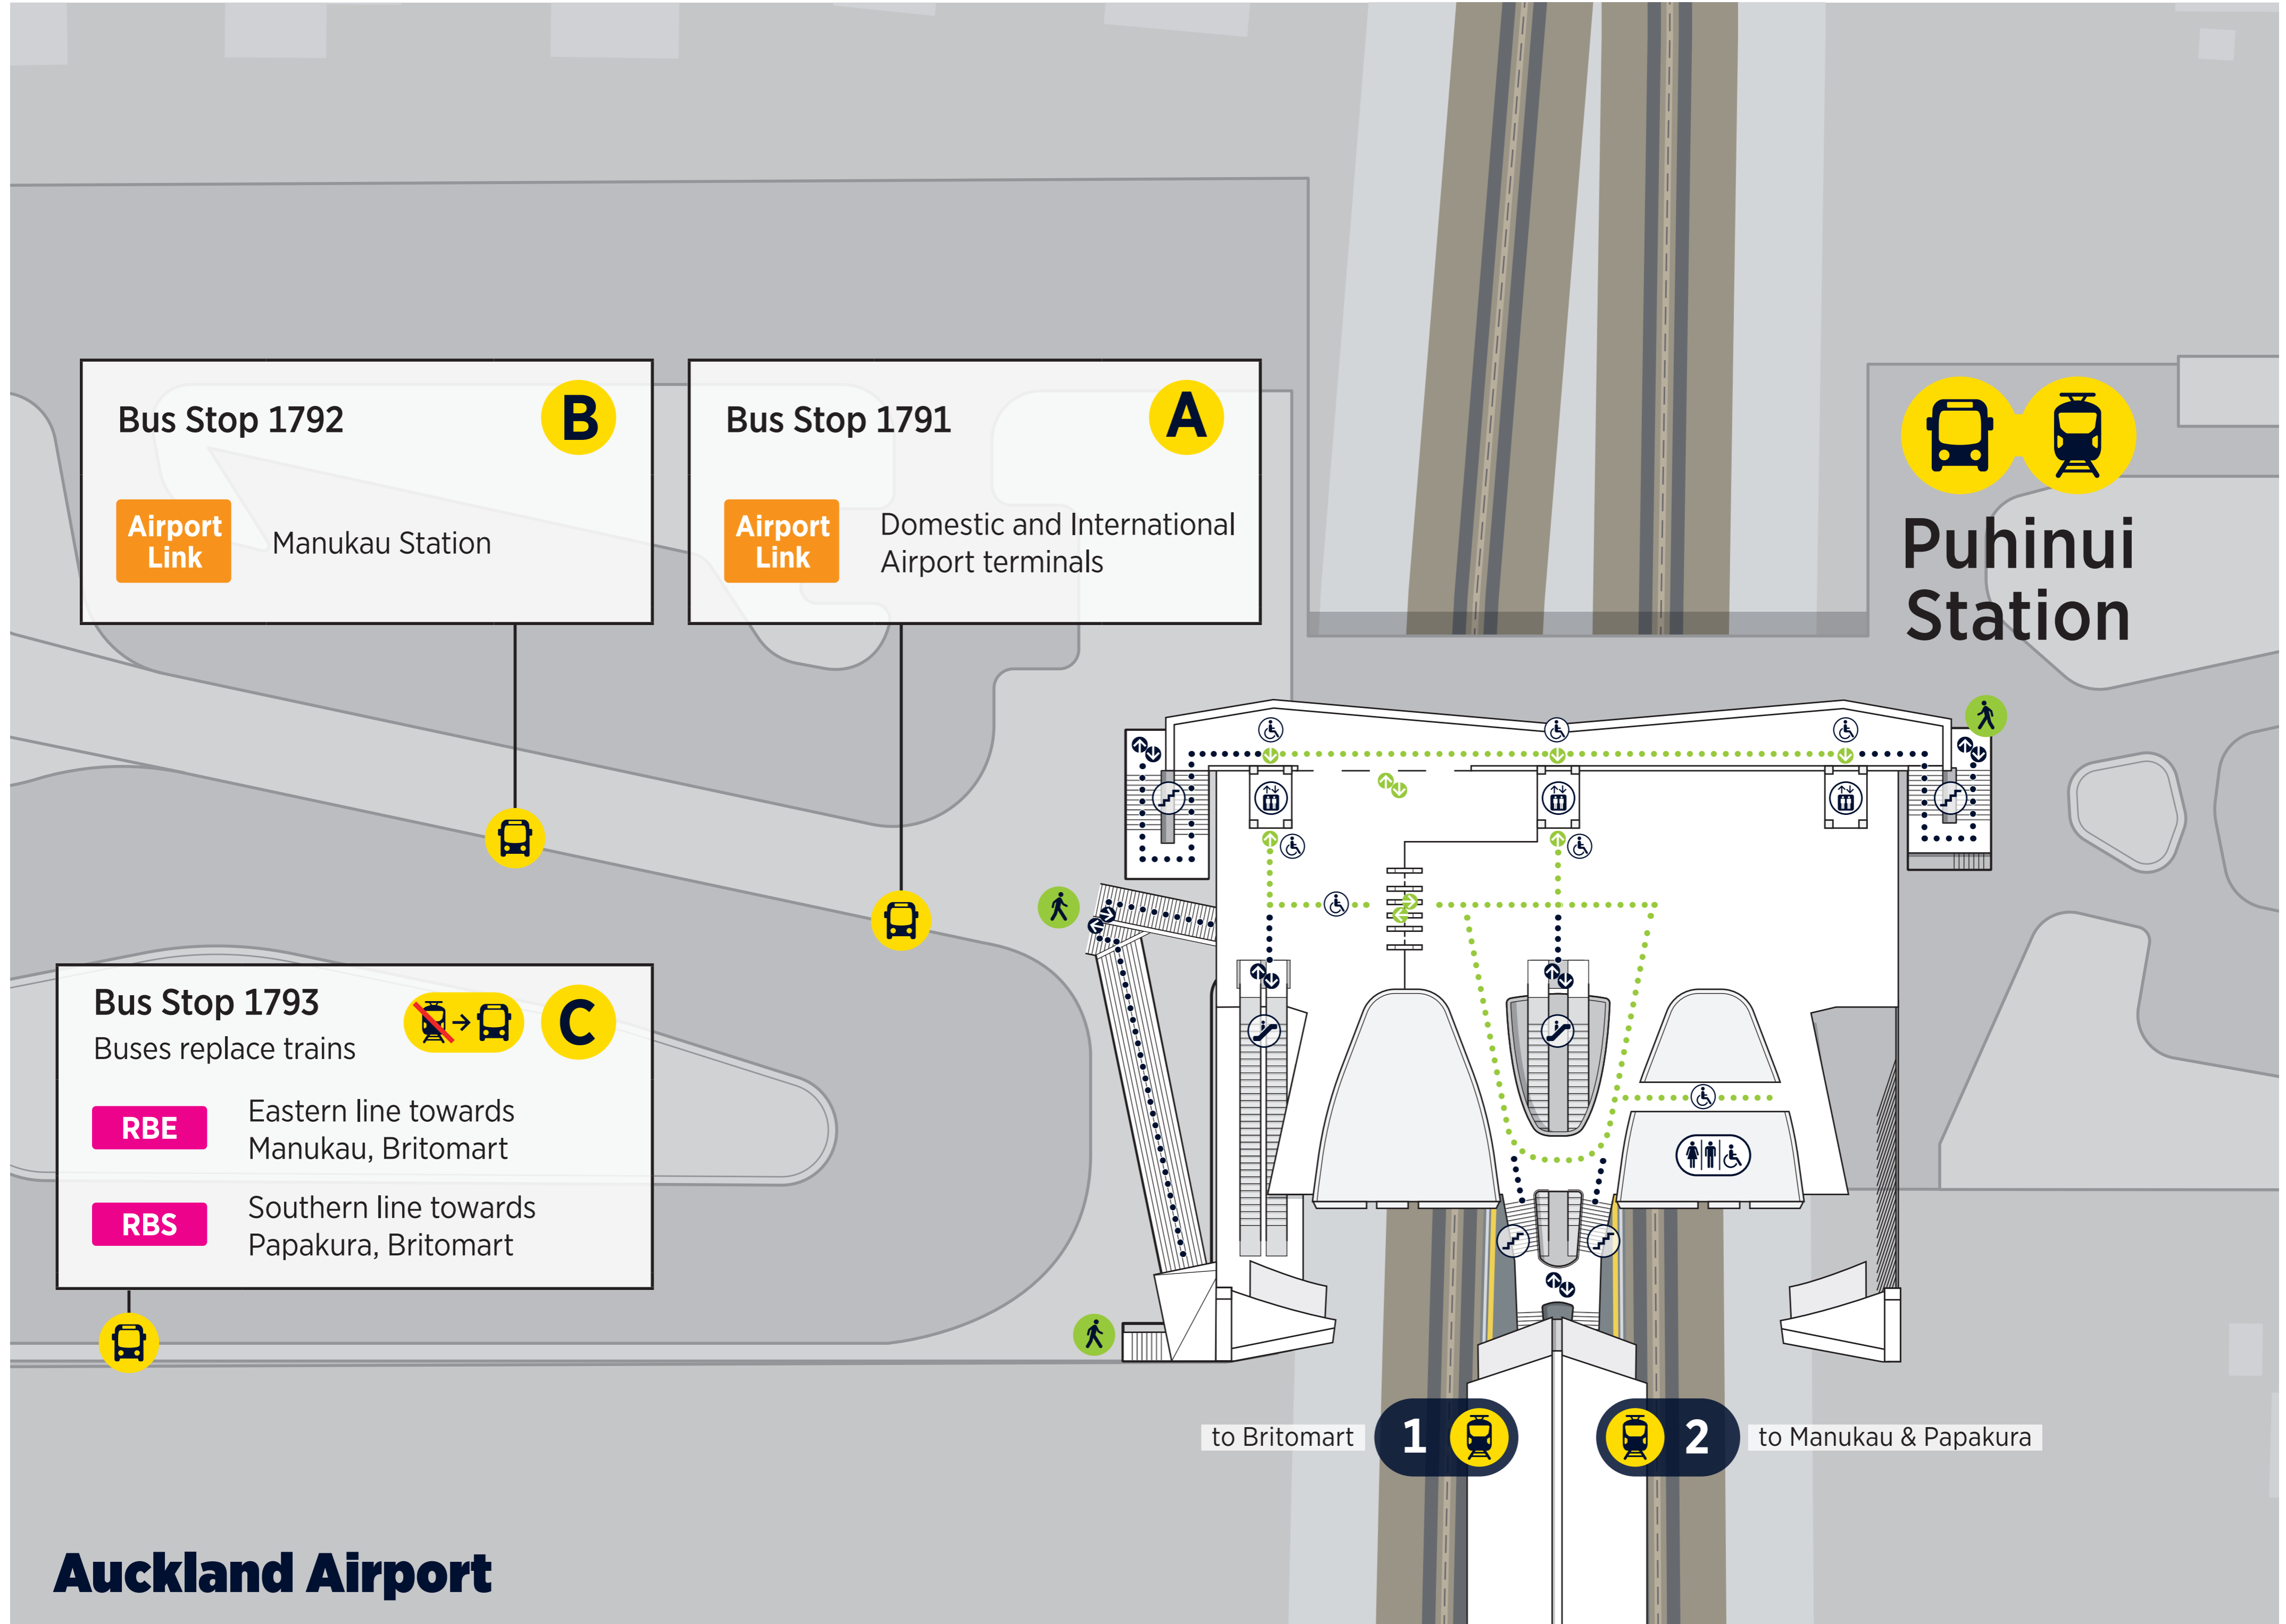

Puhinui Station

Auckland Airport

Take an easy journey with the AT Mobile app.

Plan and track your journeys, manage your AT HOP account and stay informed with service alerts.

[AT.govt.nz/atmobile](https://at.govt.nz/atmobile)