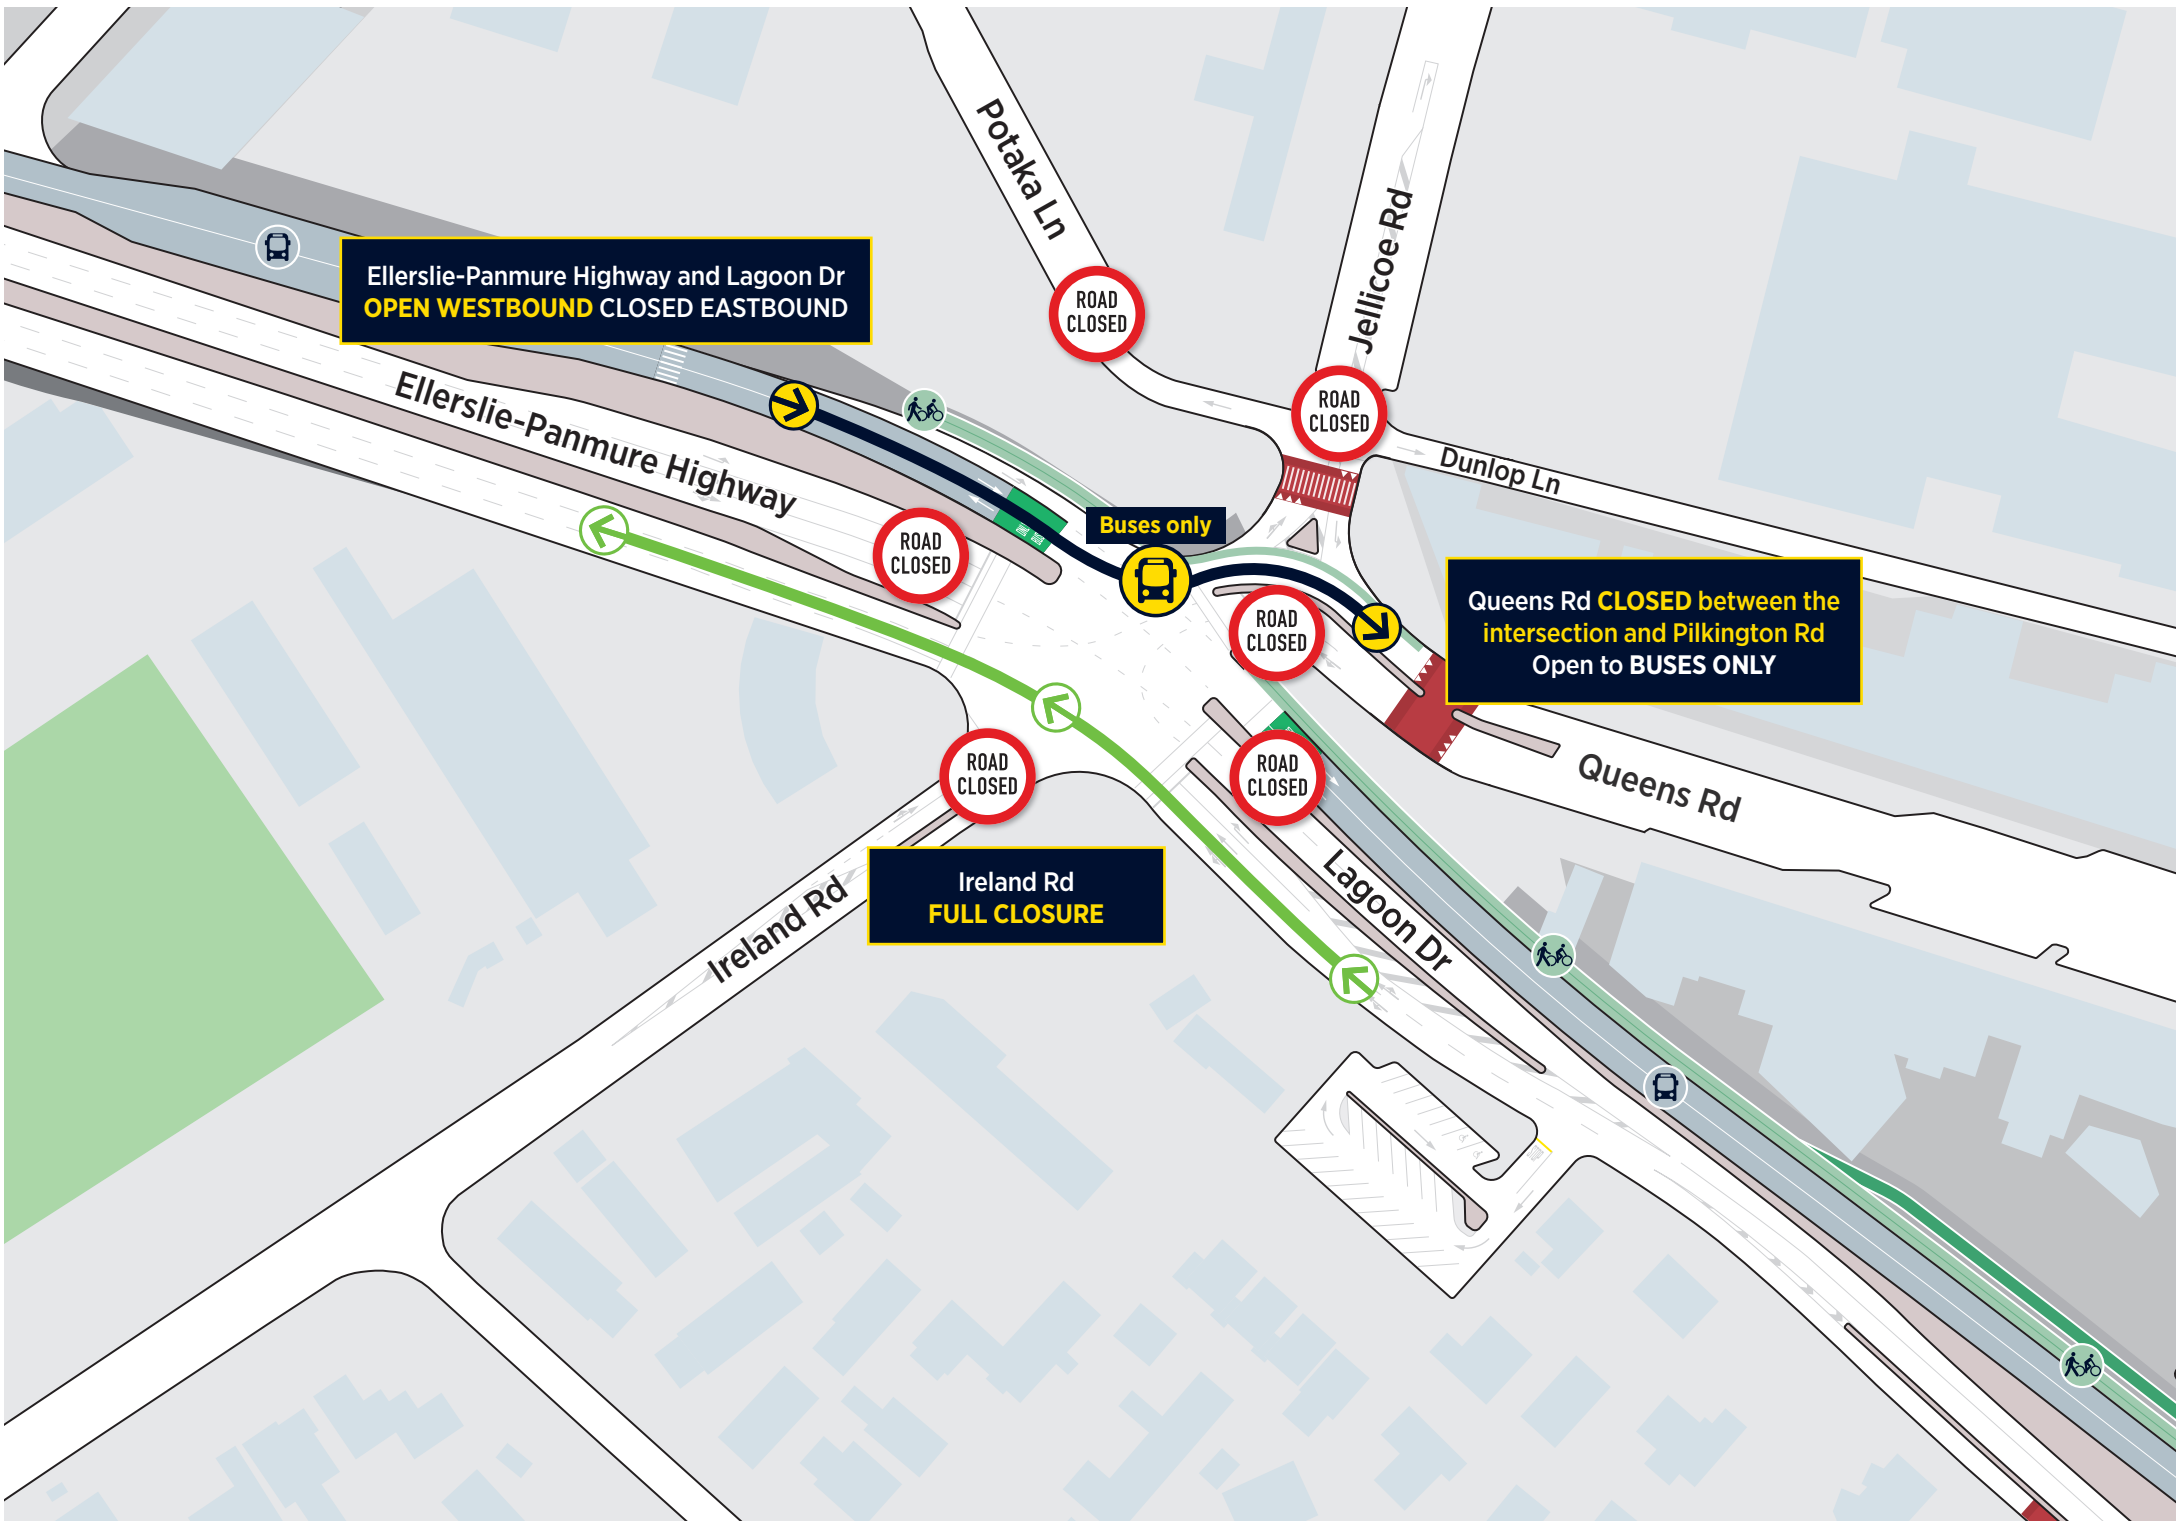

Ellerslie-Panmure Highway and Lagoon Dr
OPEN WESTBOUND CLOSED EASTBOUND

ROAD
CLOSED

ROAD
CLOSED

Queens Rd **CLOSED** between the
intersection and Pilkington Rd
Open to **BUSES ONLY**

ROAD
CLOSED

ROAD
CLOSED

ROAD
CLOSED

ROAD
CLOSED

Ireland Rd
FULL CLOSURE

Panmure

Detour to access Ireland Road