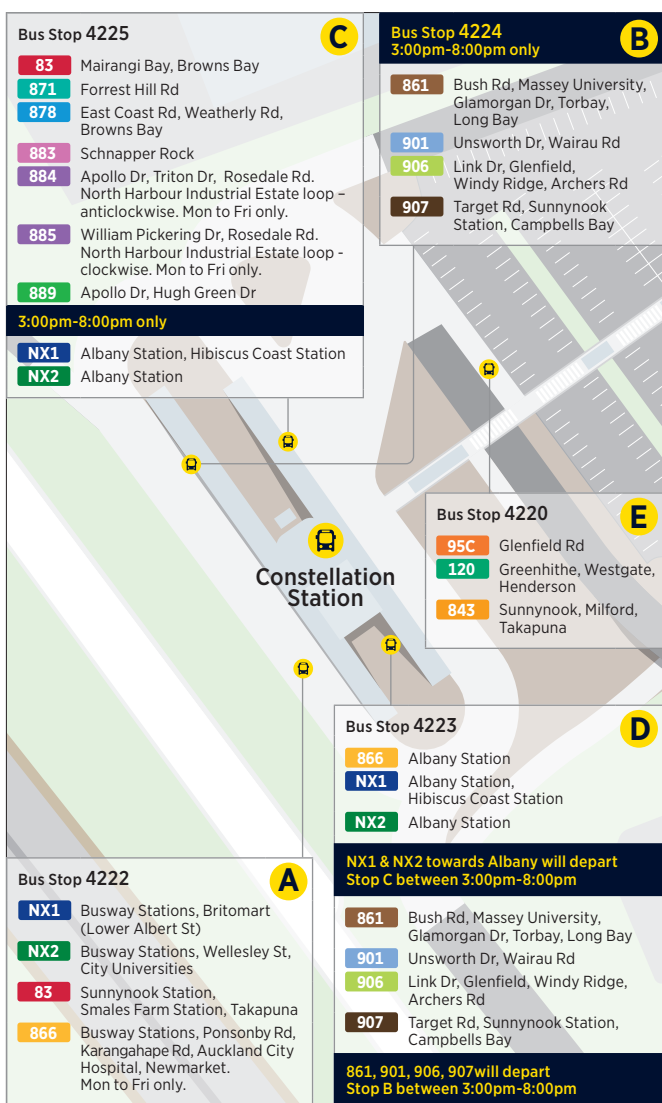

Where to connect to other services

Akoranga Bus Station

Smales Farm Bus Station

Albany Bus Station

Sunnynook Bus Station

Constellation Bus Station

Takapuna Transport Centre

Northern Busway

Hibiscus Coast Station connections

North Shore & Hibiscus Coast Network Map

BUSWAY SERVICES	
NX1	Albany Station, Britomart (Lower Albert St) via all Northern Busway stations
NX2	Albany Station, City universities via all Northern Busway stations
CONNECTOR SERVICES	
At least every 30 minutes, 7am – 7pm, 7 days a week. Lower frequencies early morning and evenings.	
981	Hibiscus Coast Station, Orewa, Waiwera
982	Hibiscus Coast Station, Stanmore Bay, Brightside Rd, Little Manly, Gulf Harbour
LOCAL SERVICES	
Frequency and hours of operation vary. Check timetables for full details.	
128	Hibiscus Coast Station, Waitoki, Kaukapakapa, Helensville
983	Hibiscus Coast Station, Red Beach, Vipond Rd, Big Manly, Gulf Harbour
984	Hibiscus Coast Station, Red Beach, Orewa, Maygrove
985	Hibiscus Coast Station, Millwater, Orewa
986	Albany Station, Dairy Flat, Hibiscus Coast Station
987	Whangaparaoa Rd, Link Cr, Arkles Bay
988	Whangaparaoa, Army Bay, Gulf Harbour Ferry
995	Warkworth, Hibiscus Coast Station

All routes operate in both directions unless stated otherwise.