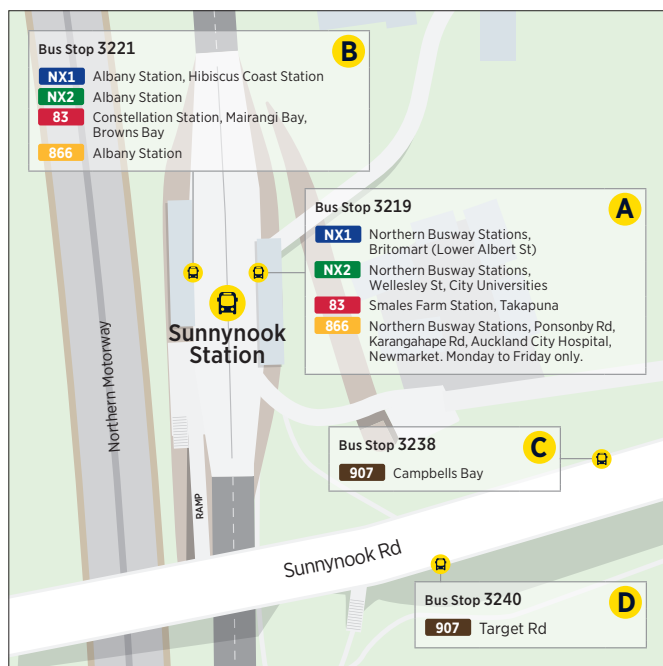

Where to connect to other services

Akoranga Bus Station

Smales Farm Bus Station

Albany Bus Station

Sunnynook Bus Station

Constellation Bus Station

Takapuna Transport Centre

Northern Busway

Hibiscus Coast Station connections

North Shore & Hibiscus Coast Network Map

BUSWAY SERVICES	
NX1	Albany Station, Britomart (Lower Albert St) via all Northern Busway stations
NX2	Albany Station, City universities via all Northern Busway stations
CONNECTOR SERVICES	
At least every 30 minutes, 7am – 7pm, 7 days a week. Lower frequencies early morning and evenings.	
981	Hibiscus Coast Station, Orewa, Waiwera
982	Hibiscus Coast Station, Stanmore Bay, Brightside Rd, Little Manly, Gulf Harbour
LOCAL SERVICES	
Frequency and hours of operation vary. Check timetables for full details.	
128	Hibiscus Coast Station, Waitoki, Kaukapakapa, Helensville
983	Hibiscus Coast Station, Red Beach, Vipond Rd, Big Manly, Gulf Harbour
984	Hibiscus Coast Station, Red Beach, Orewa, Maygrove
985	Hibiscus Coast Station, Millwater, Orewa
986	Albany Station, Dairy Flat, Hibiscus Coast Station
987	Whangaparaoa Rd, Link Cr, Arkles Bay
988	Whangaparaoa, Army Bay, Gulf Harbour Ferry
995	Warkworth, Hibiscus Coast Station