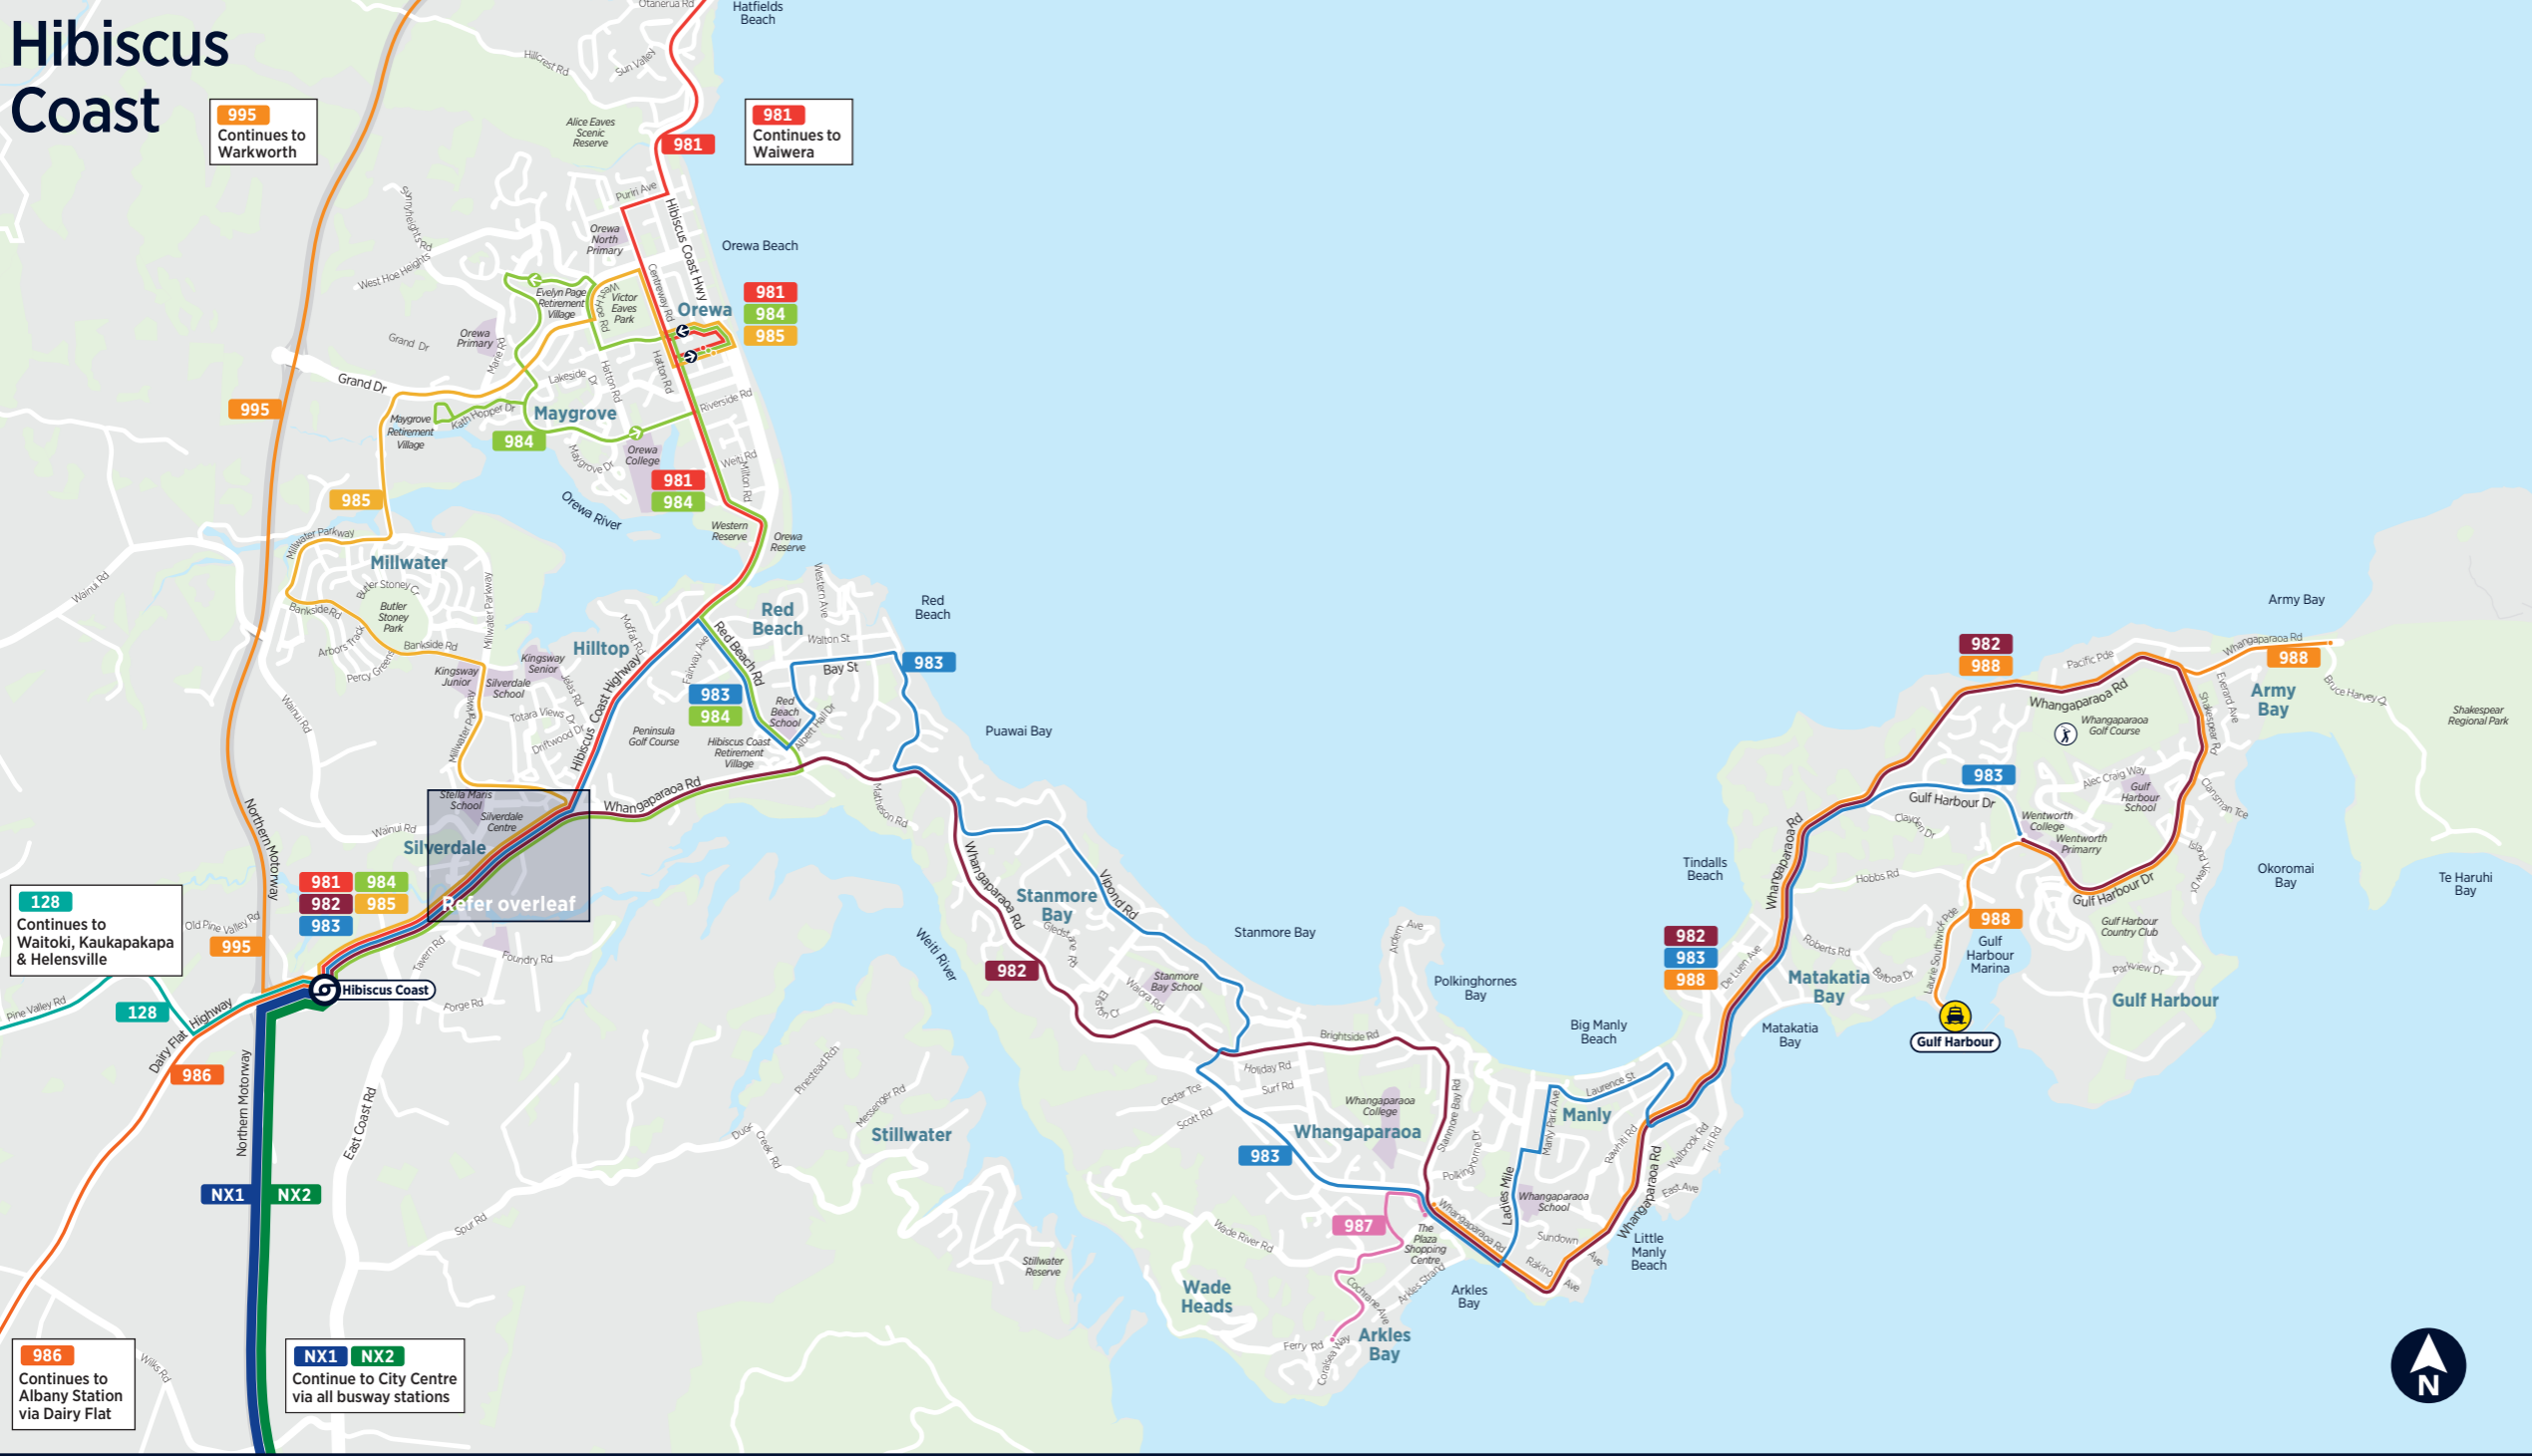

North Shore & Hibiscus Coast Network Map

BUSWAY SERVICES	
NX1	Albany Station, Britomart (Lower Albert St) via all Northern Busway stations
NX2	Albany Station, City universities via all Northern Busway stations
CONNECTOR SERVICES	
At least every 30 minutes, 7am – 7pm, 7 days a week. Lower frequencies early morning and evenings.	
981	Hibiscus Coast Station, Orewa, Waiwera
982	Hibiscus Coast Station, Stanmore Bay, Brightside Rd, Little Manly, Gulf Harbour
LOCAL SERVICES	
Frequency and hours of operation vary. Check timetables for full details.	
128	Hibiscus Coast Station, Waitoki, Kaukapakapa, Helensville
983	Hibiscus Coast Station, Red Beach, Vipond Rd, Big Manly, Gulf Harbour
984	Hibiscus Coast Station, Red Beach, Orewa, Maygrove
985	Hibiscus Coast Station, Millwater, Orewa
986	Albany Station, Dairy Flat, Hibiscus Coast Station
987	Whangaparaoa Rd, Link Cr, Arkles Bay
988	Whangaparaoa, Army Bay, Gulf Harbour Ferry
995	Warkworth, Hibiscus Coast Station

All routes operate in both directions unless stated otherwise.