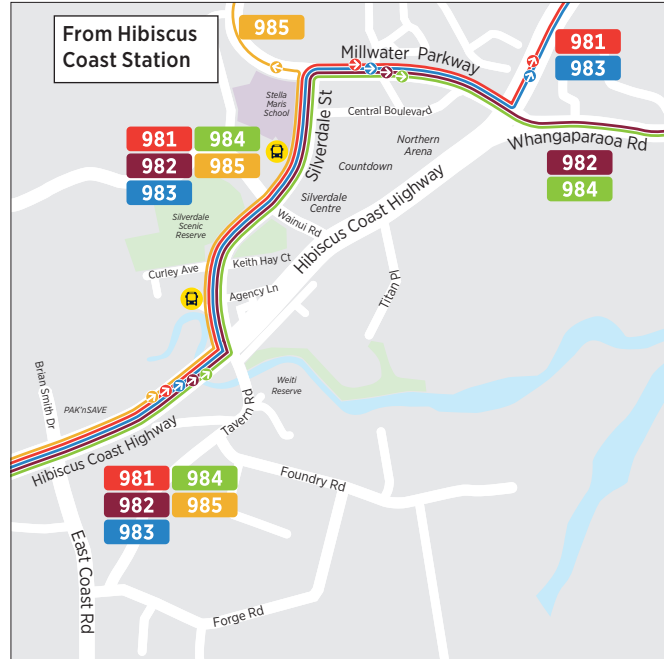

Hibiscus Coast Station connections

North Shore & Hibiscus Coast Network Map

BUSWAY SERVICES	
NX1	Albany Station, Britomart (Lower Albert St) via all Northern Busway stations
NX2	Albany Station, City universities via all Northern Busway stations
CONNECTOR SERVICES	
At least every 30 minutes, 7am – 7pm, 7 days a week. Lower frequencies early morning and evenings.	
981	Hibiscus Coast Station, Orewa, Waiwera
982	Hibiscus Coast Station, Stanmore Bay, Brightside Rd, Little Manly, Gulf Harbour
LOCAL SERVICES	
Frequency and hours of operation vary. Check timetables for full details.	
128	Hibiscus Coast Station, Waitoki, Kaukapakapa, Helensville
983	Hibiscus Coast Station, Red Beach, Vipond Rd, Big Manly, Gulf Harbour
984	Hibiscus Coast Station, Red Beach, Orewa, Maygrove
985	Hibiscus Coast Station, Millwater, Orewa
986	Albany Station, Dairy Flat, Hibiscus Coast Station
987	Whangaparaoa Rd, Link Cr, Arkles Bay
988	Whangaparaoa, Army Bay, Gulf Harbour Ferry
995	Warkworth, Hibiscus Coast Station