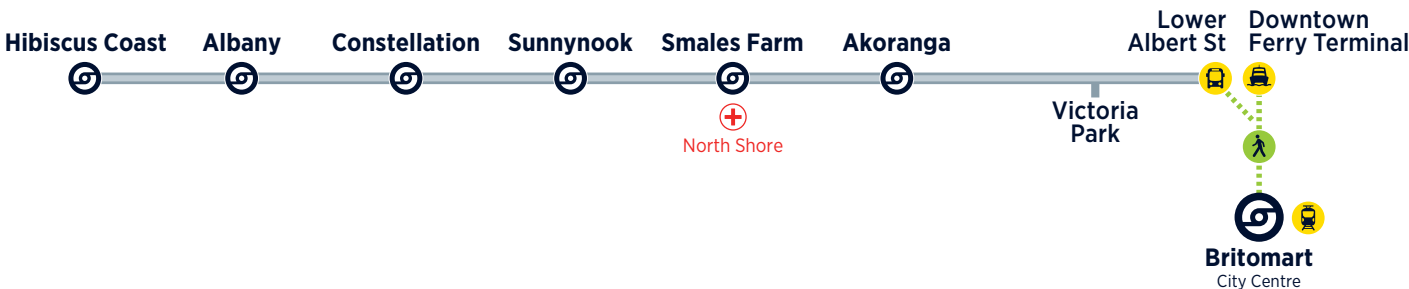

Where to connect to other services

Akoranga Bus Station

Smales Farm Bus Station

Albany Bus Station

Sunnynook Bus Station

Constellation Bus Station

Takapuna Transport Centre

Northern Busway

Hibiscus Coast Station connections

North Shore & Hibiscus Coast Network Map

BUSWAY SERVICES	
NX1	Albany Station, Britomart (Lower Albert St) via all Northern Busway stations
NX2	Albany Station, City universities via all Northern Busway stations
CONNECTOR SERVICES	
At least every 30 minutes, 7am – 7pm, 7 days a week. Lower frequencies early morning and evenings.	
981	Hibiscus Coast Station, Orewa, Waiwera
982	Hibiscus Coast Station, Stanmore Bay, Brightside Rd, Little Manly, Gulf Harbour
LOCAL SERVICES	
Frequency and hours of operation vary. Check timetables for full details.	
128	Hibiscus Coast Station, Waitoki, Kaukapakapa, Helensville
983	Hibiscus Coast Station, Red Beach, Vipond Rd, Big Manly, Gulf Harbour
984	Hibiscus Coast Station, Red Beach, Orewa, Maygrove
985	Hibiscus Coast Station, Millwater, Orewa
986	Albany Station, Dairy Flat, Hibiscus Coast Station
987	Whangaparaoa Rd, Link Cr, Arkles Bay
988	Whangaparaoa, Army Bay, Gulf Harbour Ferry
995	Warkworth, Hibiscus Coast Station

All routes operate in both directions unless stated otherwise.