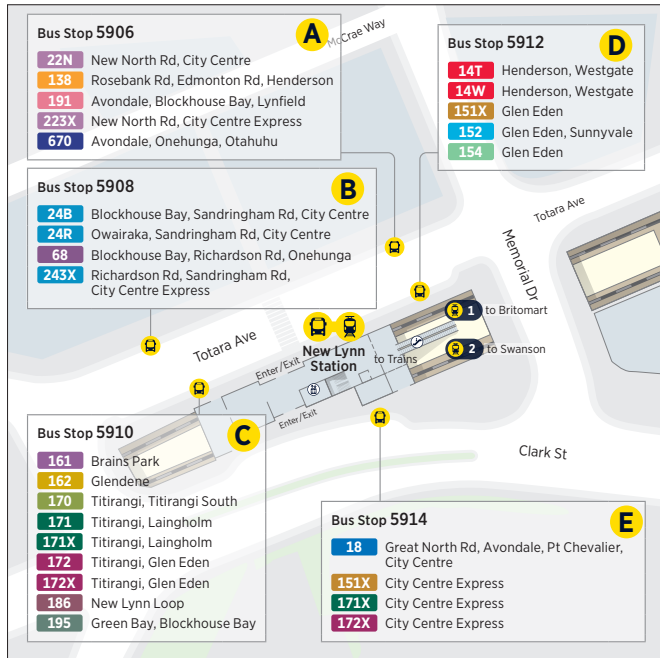

Where to catch your bus, train and ferry in the city

Where to connect to other services

Onehunga Town Centre

Otahuhu Town Centre

New Lynn Station

Otahuhu Station

Central Auckland Network Map

Index

A3 Avondale	F2 Glendowie	E1 Kohimarama	E3 Mt Wellington	E4 Otahuhu Town Centre	A3 St Marys Bay
A3 Avondale Station	C2 Grafton Station	B4 Lynfield	A3 New Lynn Station	F3 Panmure Station	E2 Stonefields
B2 Baldwin Ave Station	A4 Green Bay	D4 Mangere Bridge	B3 New Windsor	E3 Penrose Station	E3 Sylvia Park Station
A3 Blockhouse Bay	D2 Greenlane	E2 Meadowbank Station	D2 Newmarket	C1 Ponsonby	D3 Te Papapa Station
C2 Eden Park	D3 Greenlane Clinical Centre	E1 Mission Bay	D2 Newmarket Station	B1 Pt Chevalier	C3 Three Kings
D3 Ellerslie	D2 Greenlane Station	B2 Morningside Station	D3 One Tree Hill	D2 Remuera Station	B4 Waikowhai
D3 Ellerslie Station	B1 Grey Lynn	B2 Mt Albert	D4 Onehunga Station	D3 Royal Oak	A2 Waterview
C2 Epsom	B1 Herne Bay	B2 Mt Albert Station	D4 Onehunga Town Centre	C2 Sandringham	B2 Western Springs
F2 Glen Innes	C4 Hillsborough	C2 Mt Eden	D1 Orakei Station	F1 St Heliers	B1 Westmere
F2 Glen Innes Station	C2 Kingsland Station	C3 Mt Roskill	E4 Otahuhu Station	E2 St Johns	