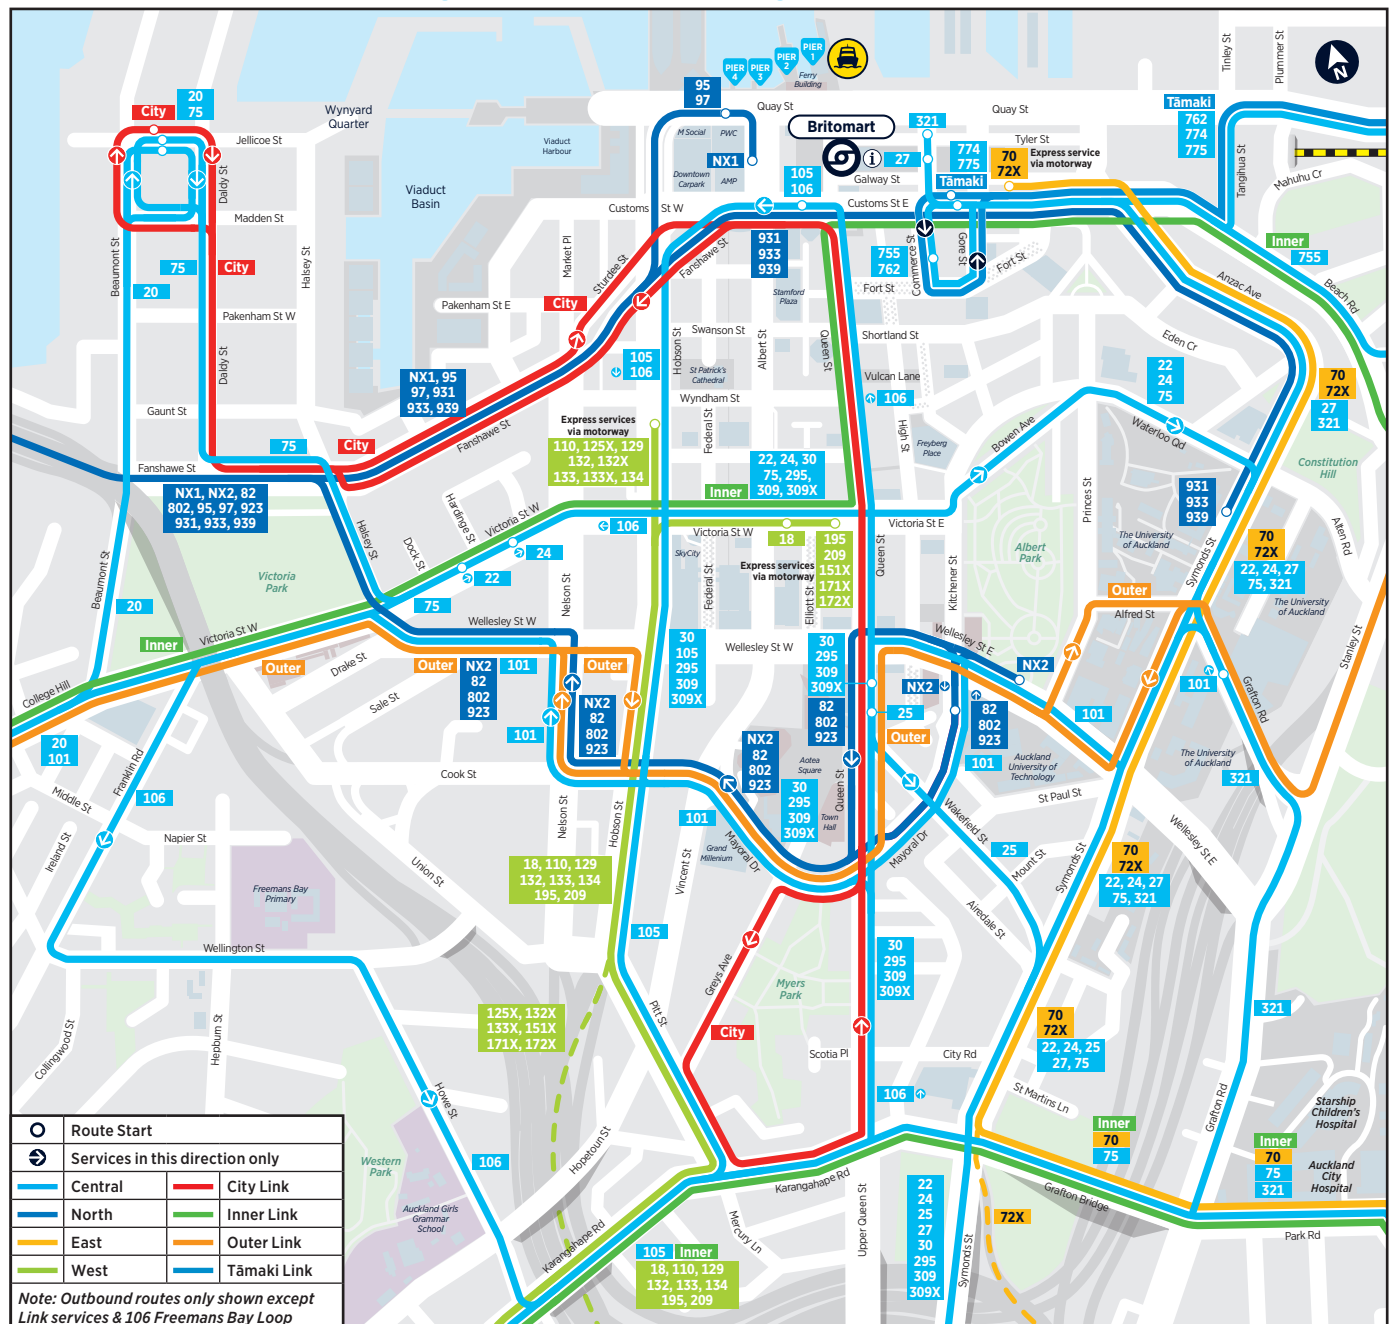

Where to catch your bus, train and ferry in the city

Where to connect to other services

Onehunga Town Centre

Otahuhu Town Centre

New Lynn Station

Otahuhu Station

Central Auckland Network Map

Index

A3 Avondale	F2 Glendowie	E1 Kohimarama	E3 Mt Wellington	E4 Otahuhu Town Centre	A3 St Marys Bay
A3 Avondale Station	C2 Grafton Station	B4 Lynfield	A3 New Lynn Station	F3 Panmure Station	E2 Stonefields
B2 Baldwin Ave Station	A4 Green Bay	D4 Mangere Bridge	B3 New Windsor	E3 Penrose Station	E3 Sylvia Park Station
A3 Blockhouse Bay	D2 Greenlane	E2 Meadowbank Station	D2 Newmarket	C1 Ponsonby	D3 Te Papapa Station
C2 Eden Park	D3 Greenlane Clinical Centre	E1 Mission Bay	D2 Newmarket Station	B1 Pt Chevalier	C3 Three Kings
D3 Ellerslie	D2 Greenlane Station	B2 Morningside Station	D3 One Tree Hill	D2 Remuera Station	B4 Waikowhai
D3 Ellerslie Station	B1 Grey Lynn	B2 Mt Albert	D4 Onehunga Station	D3 Royal Oak	A2 Waterview
C2 Epsom	B1 Herne Bay	B2 Mt Albert Station	D4 Onehunga Town Centre	C2 Sandringham	B2 Western Springs
F2 Glen Innes	C4 Hillsborough	C2 Mt Eden	D1 Orakei Station	F1 St Heliers	B1 Westmere
F2 Glen Innes Station	C2 Kingsland Station	C3 Mt Roskill	E4 Otahuhu Station	E2 St Johns	