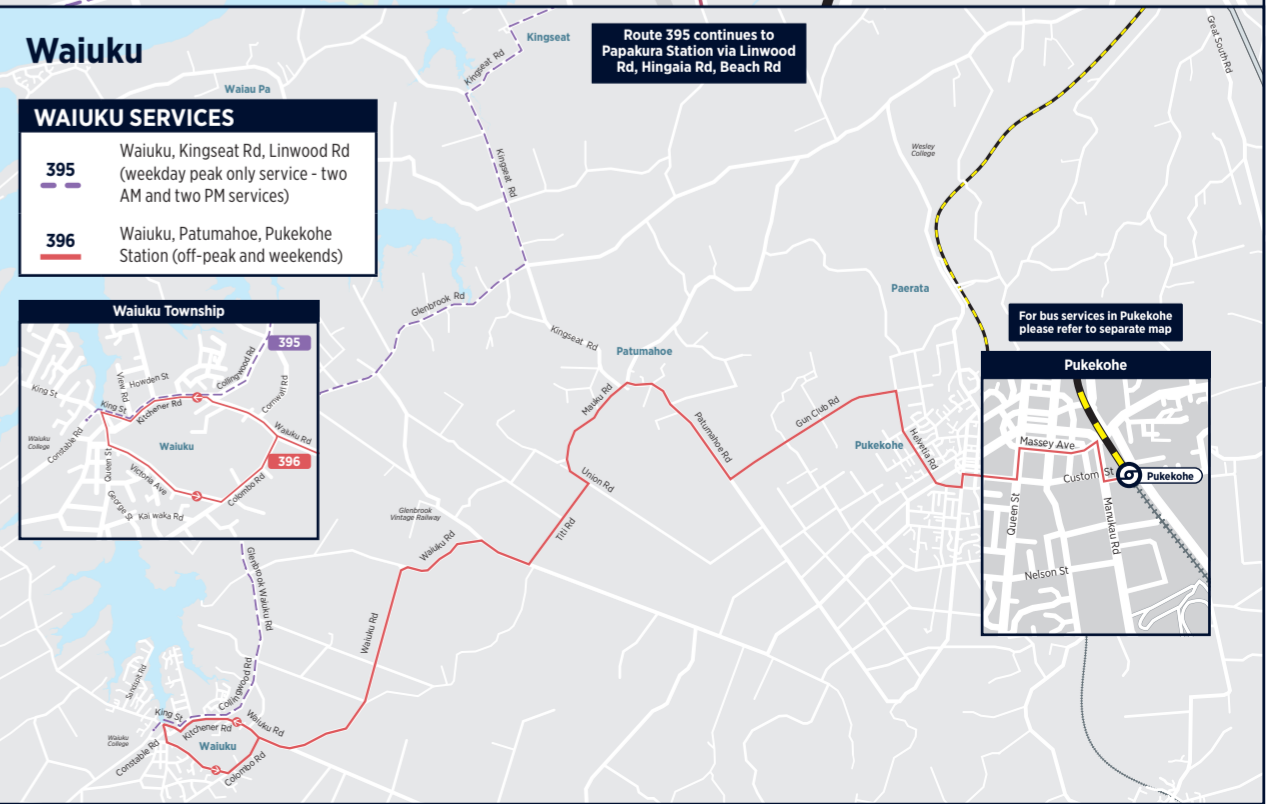

South Auckland Network Map

KEY SYMBOLS

- Key station or connection point
- Train Station
- Train Line
- Railway (Freight and Long Distance Passenger trains)
- Services in this direction only