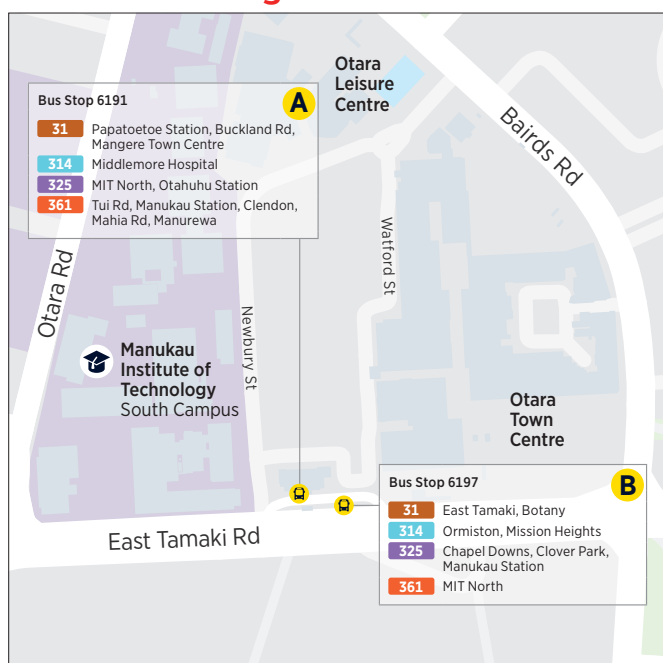

Where to catch your bus in the city

Where to connect to other services

Botany Town Centre

Manukau Station

Manurewa Interchange

Onehunga Transport Centre

Otahuhu Station

Otago Interchange