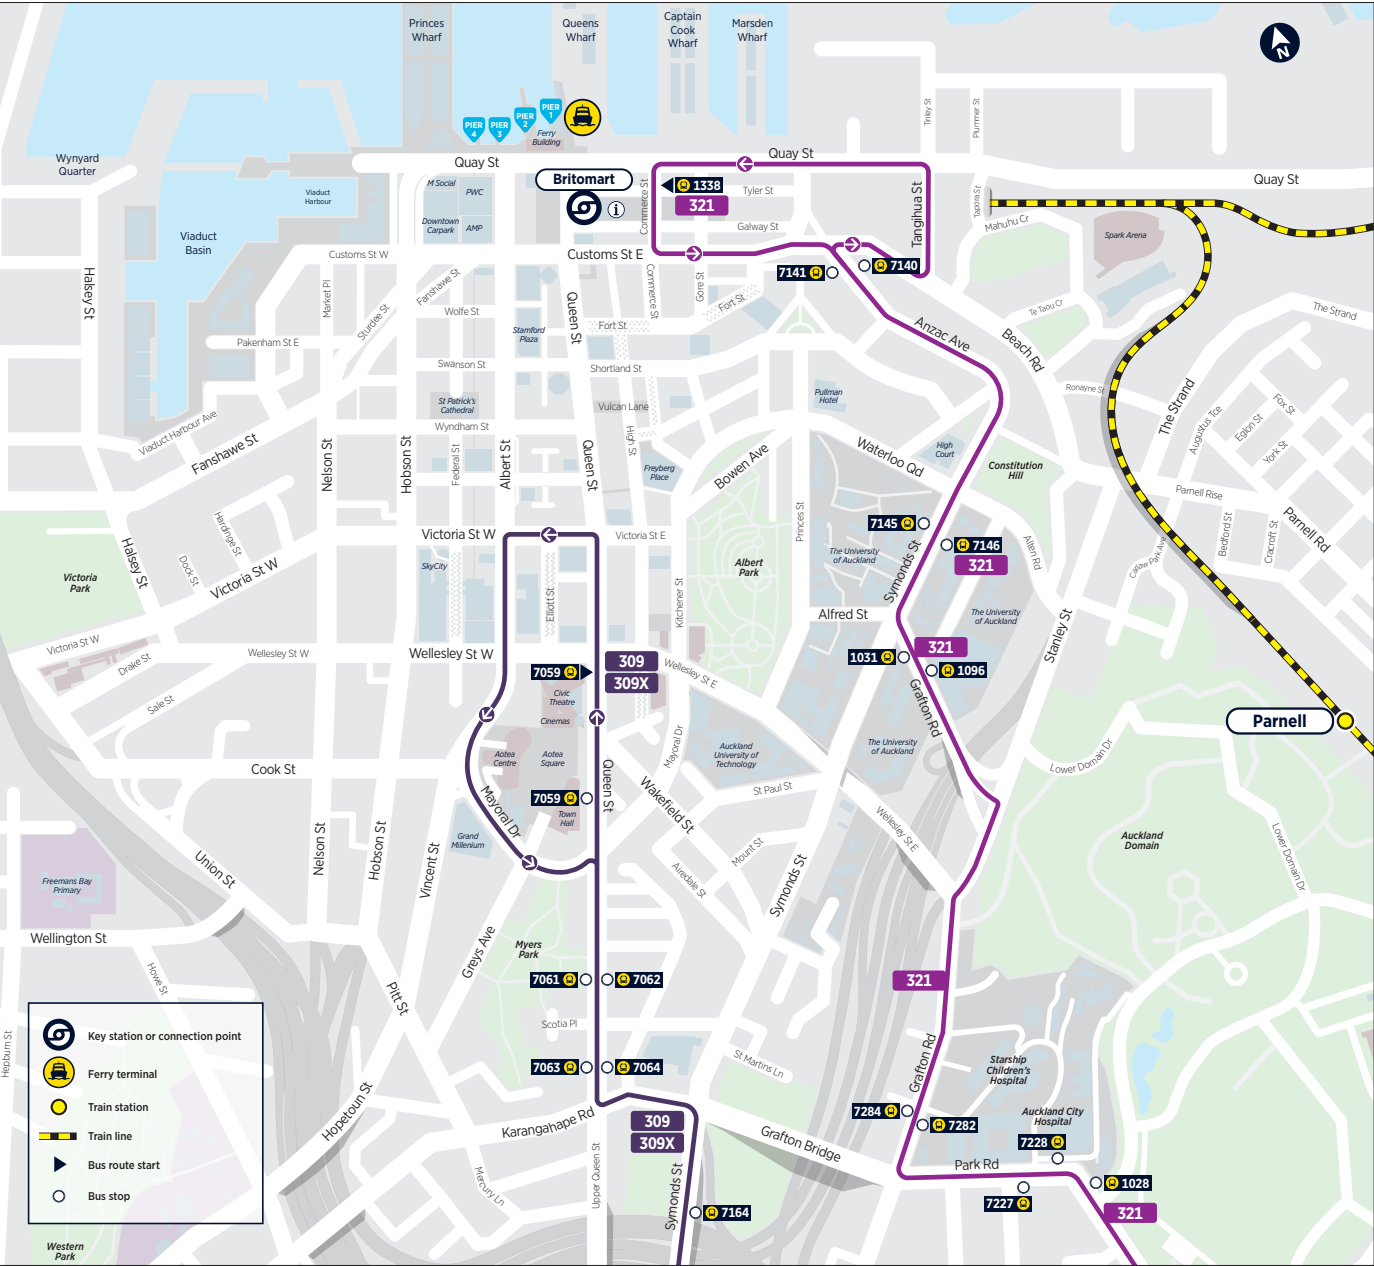

Where to catch your bus in the city

Where to connect to other services

Botany Town Centre

Manukau Station

Manurewa Interchange

Onehunga Transport Centre

Otahuhu Station

Otago Interchange