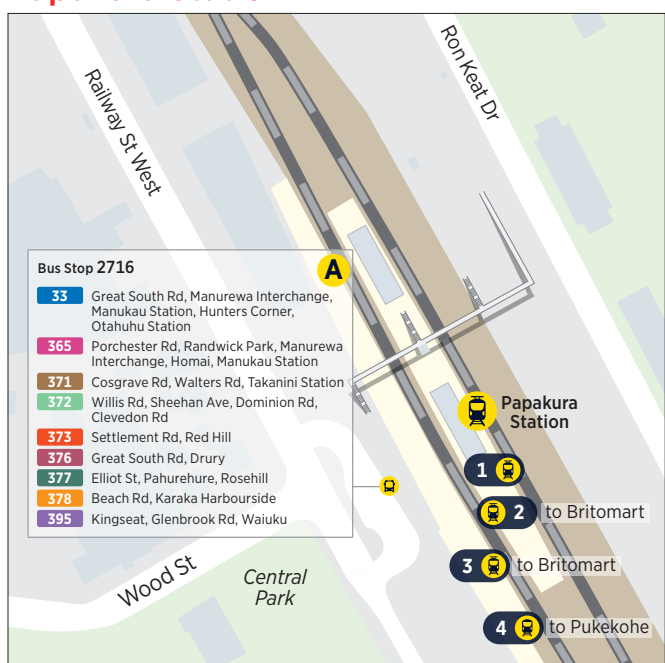

Papakura Station