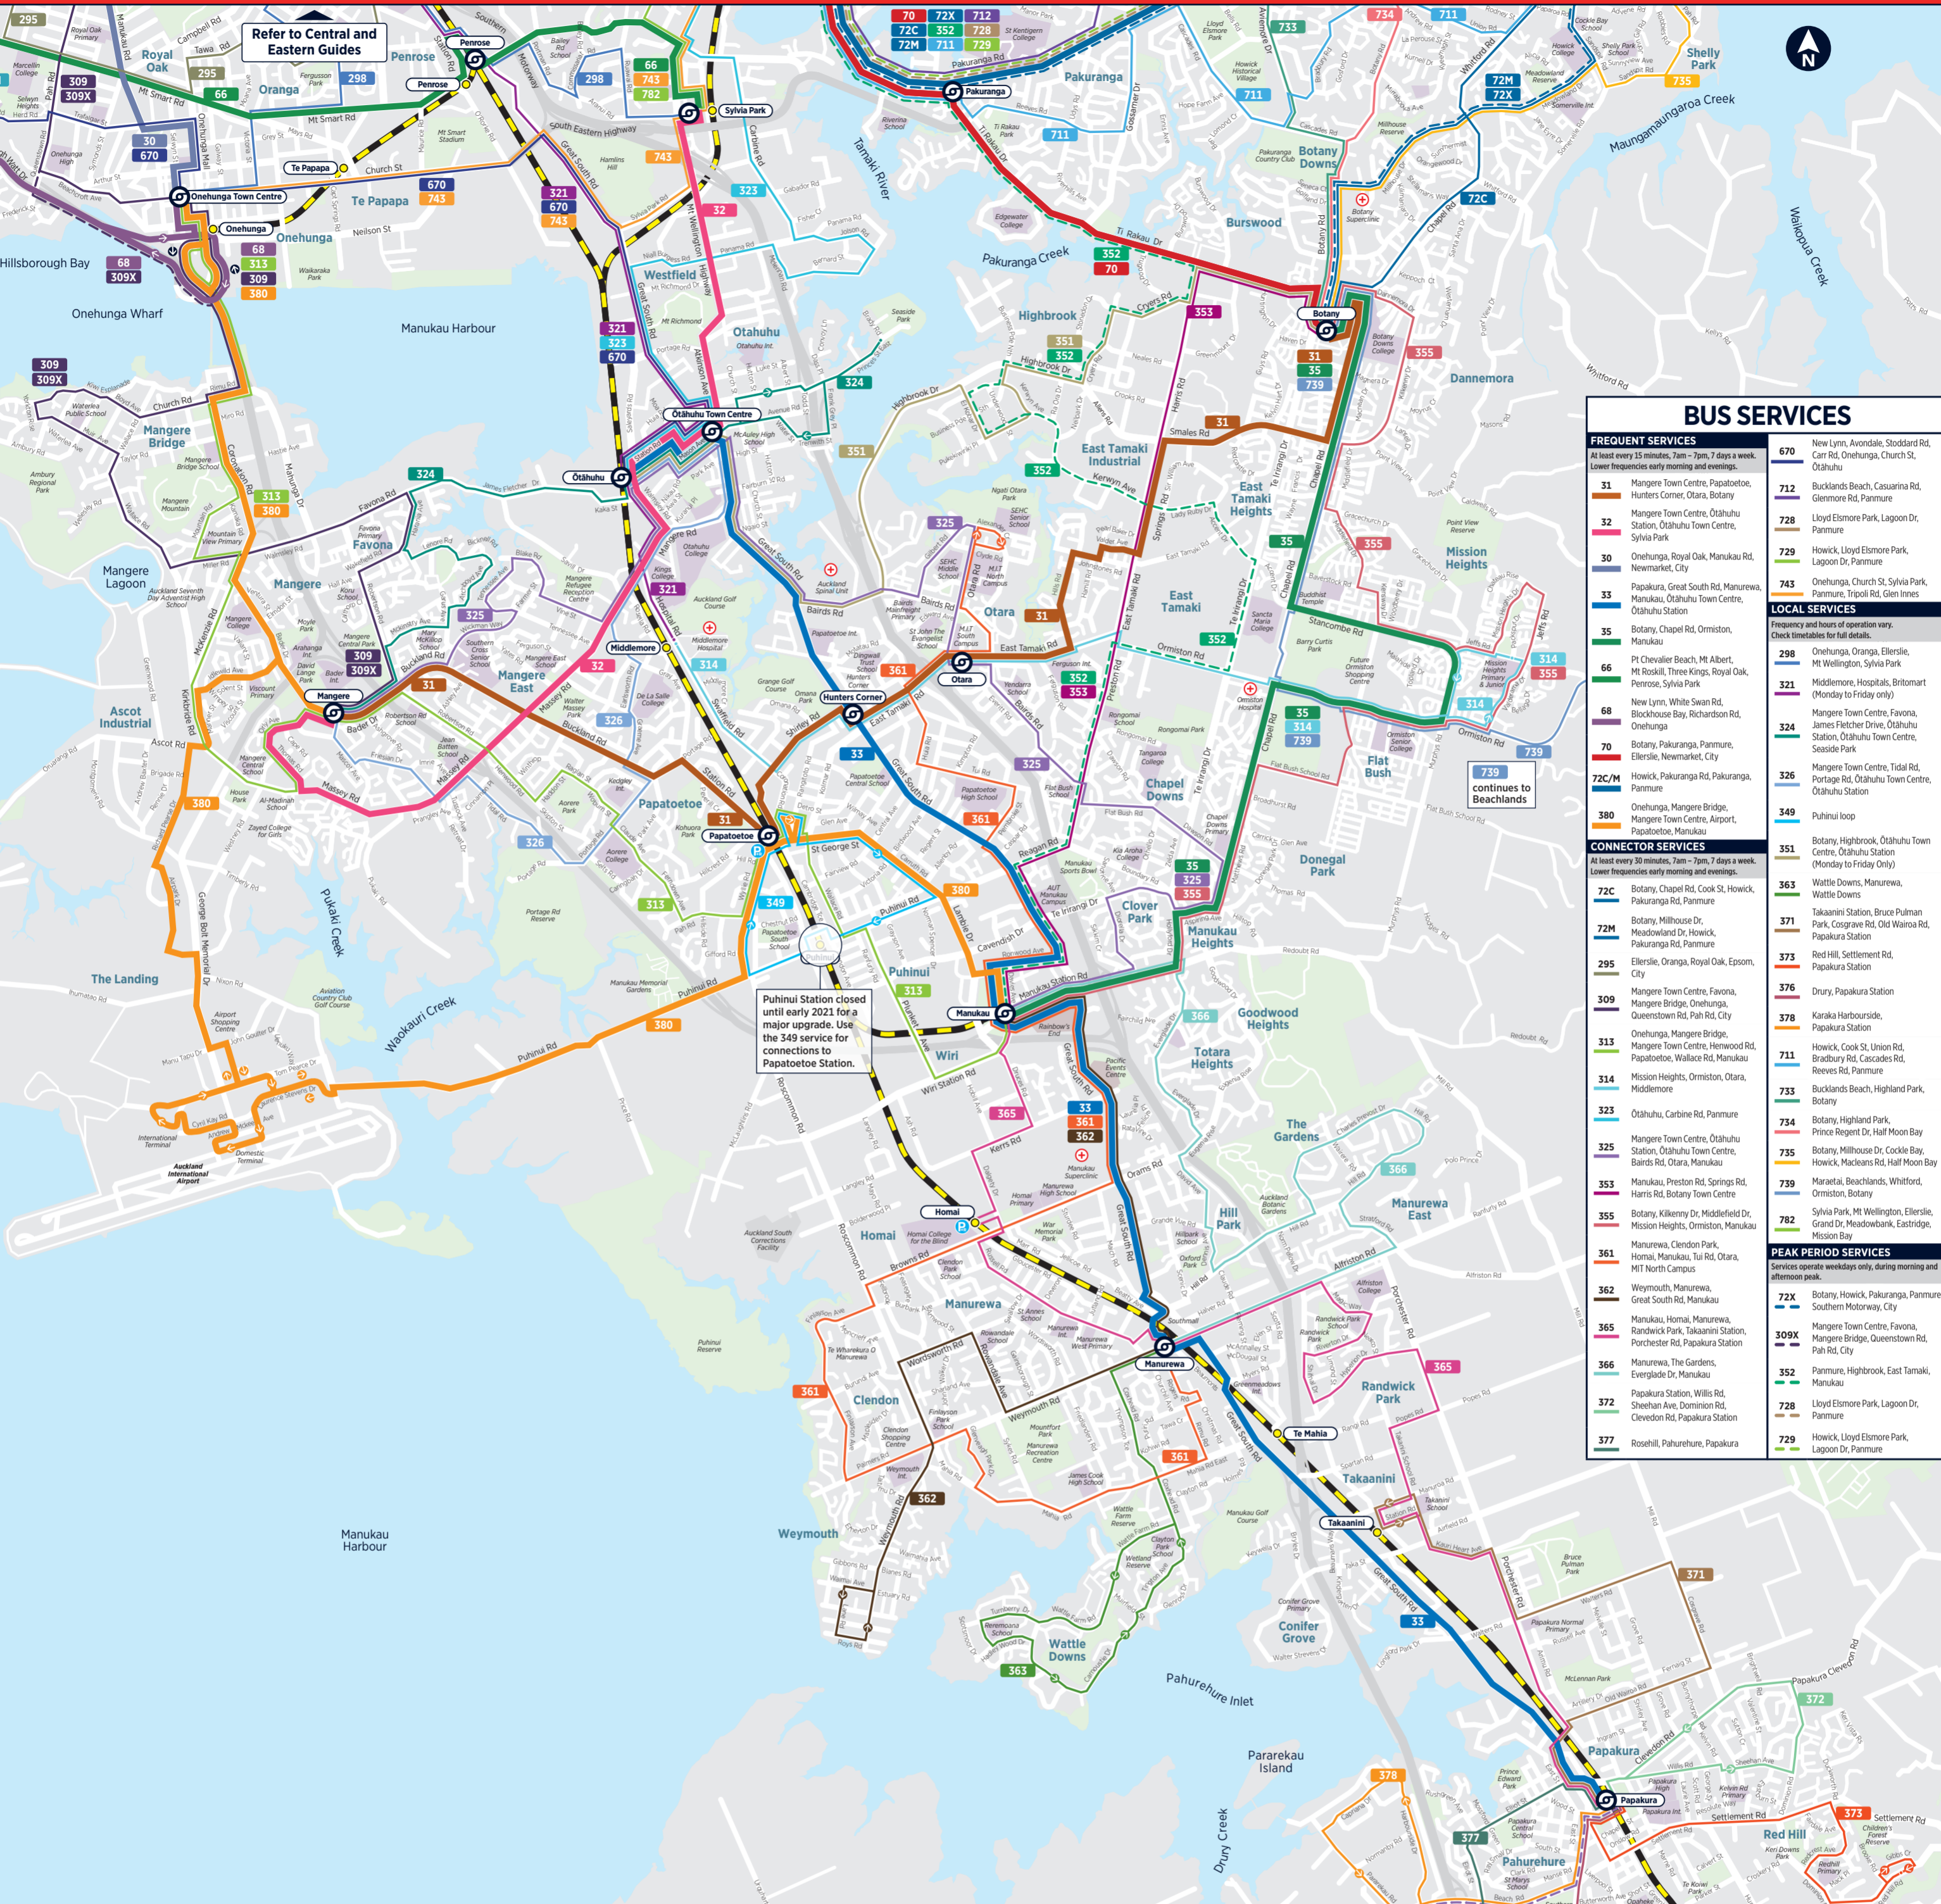

South Auckland Network Map

KEY SYMBOLS

- Key station or connection point
- Train Station
- Train Line
- Railway (Freight and Long Distance Passenger trains)
- Services in this direction only