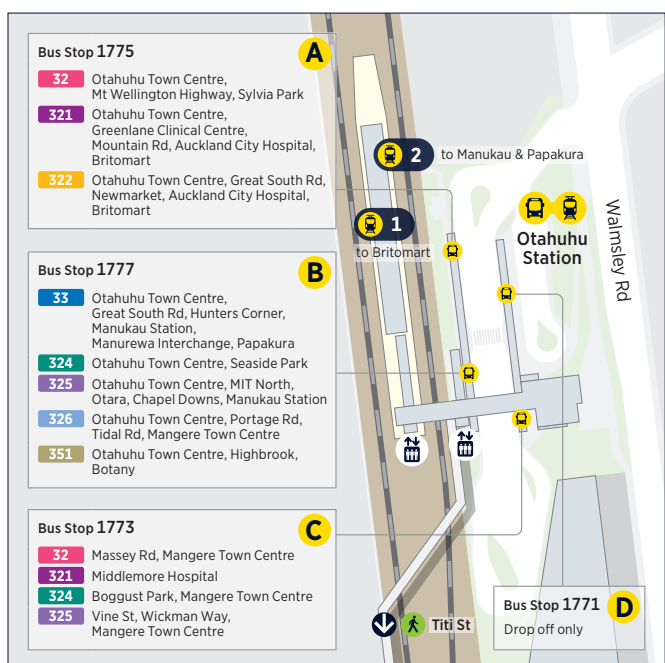

Where to catch your bus in the city

Where to connect to other services

Botany Town Centre

Manukau Station

Manurewa Interchange

Onehunga Transport Centre

Otahuhu Station

Otago Interchange