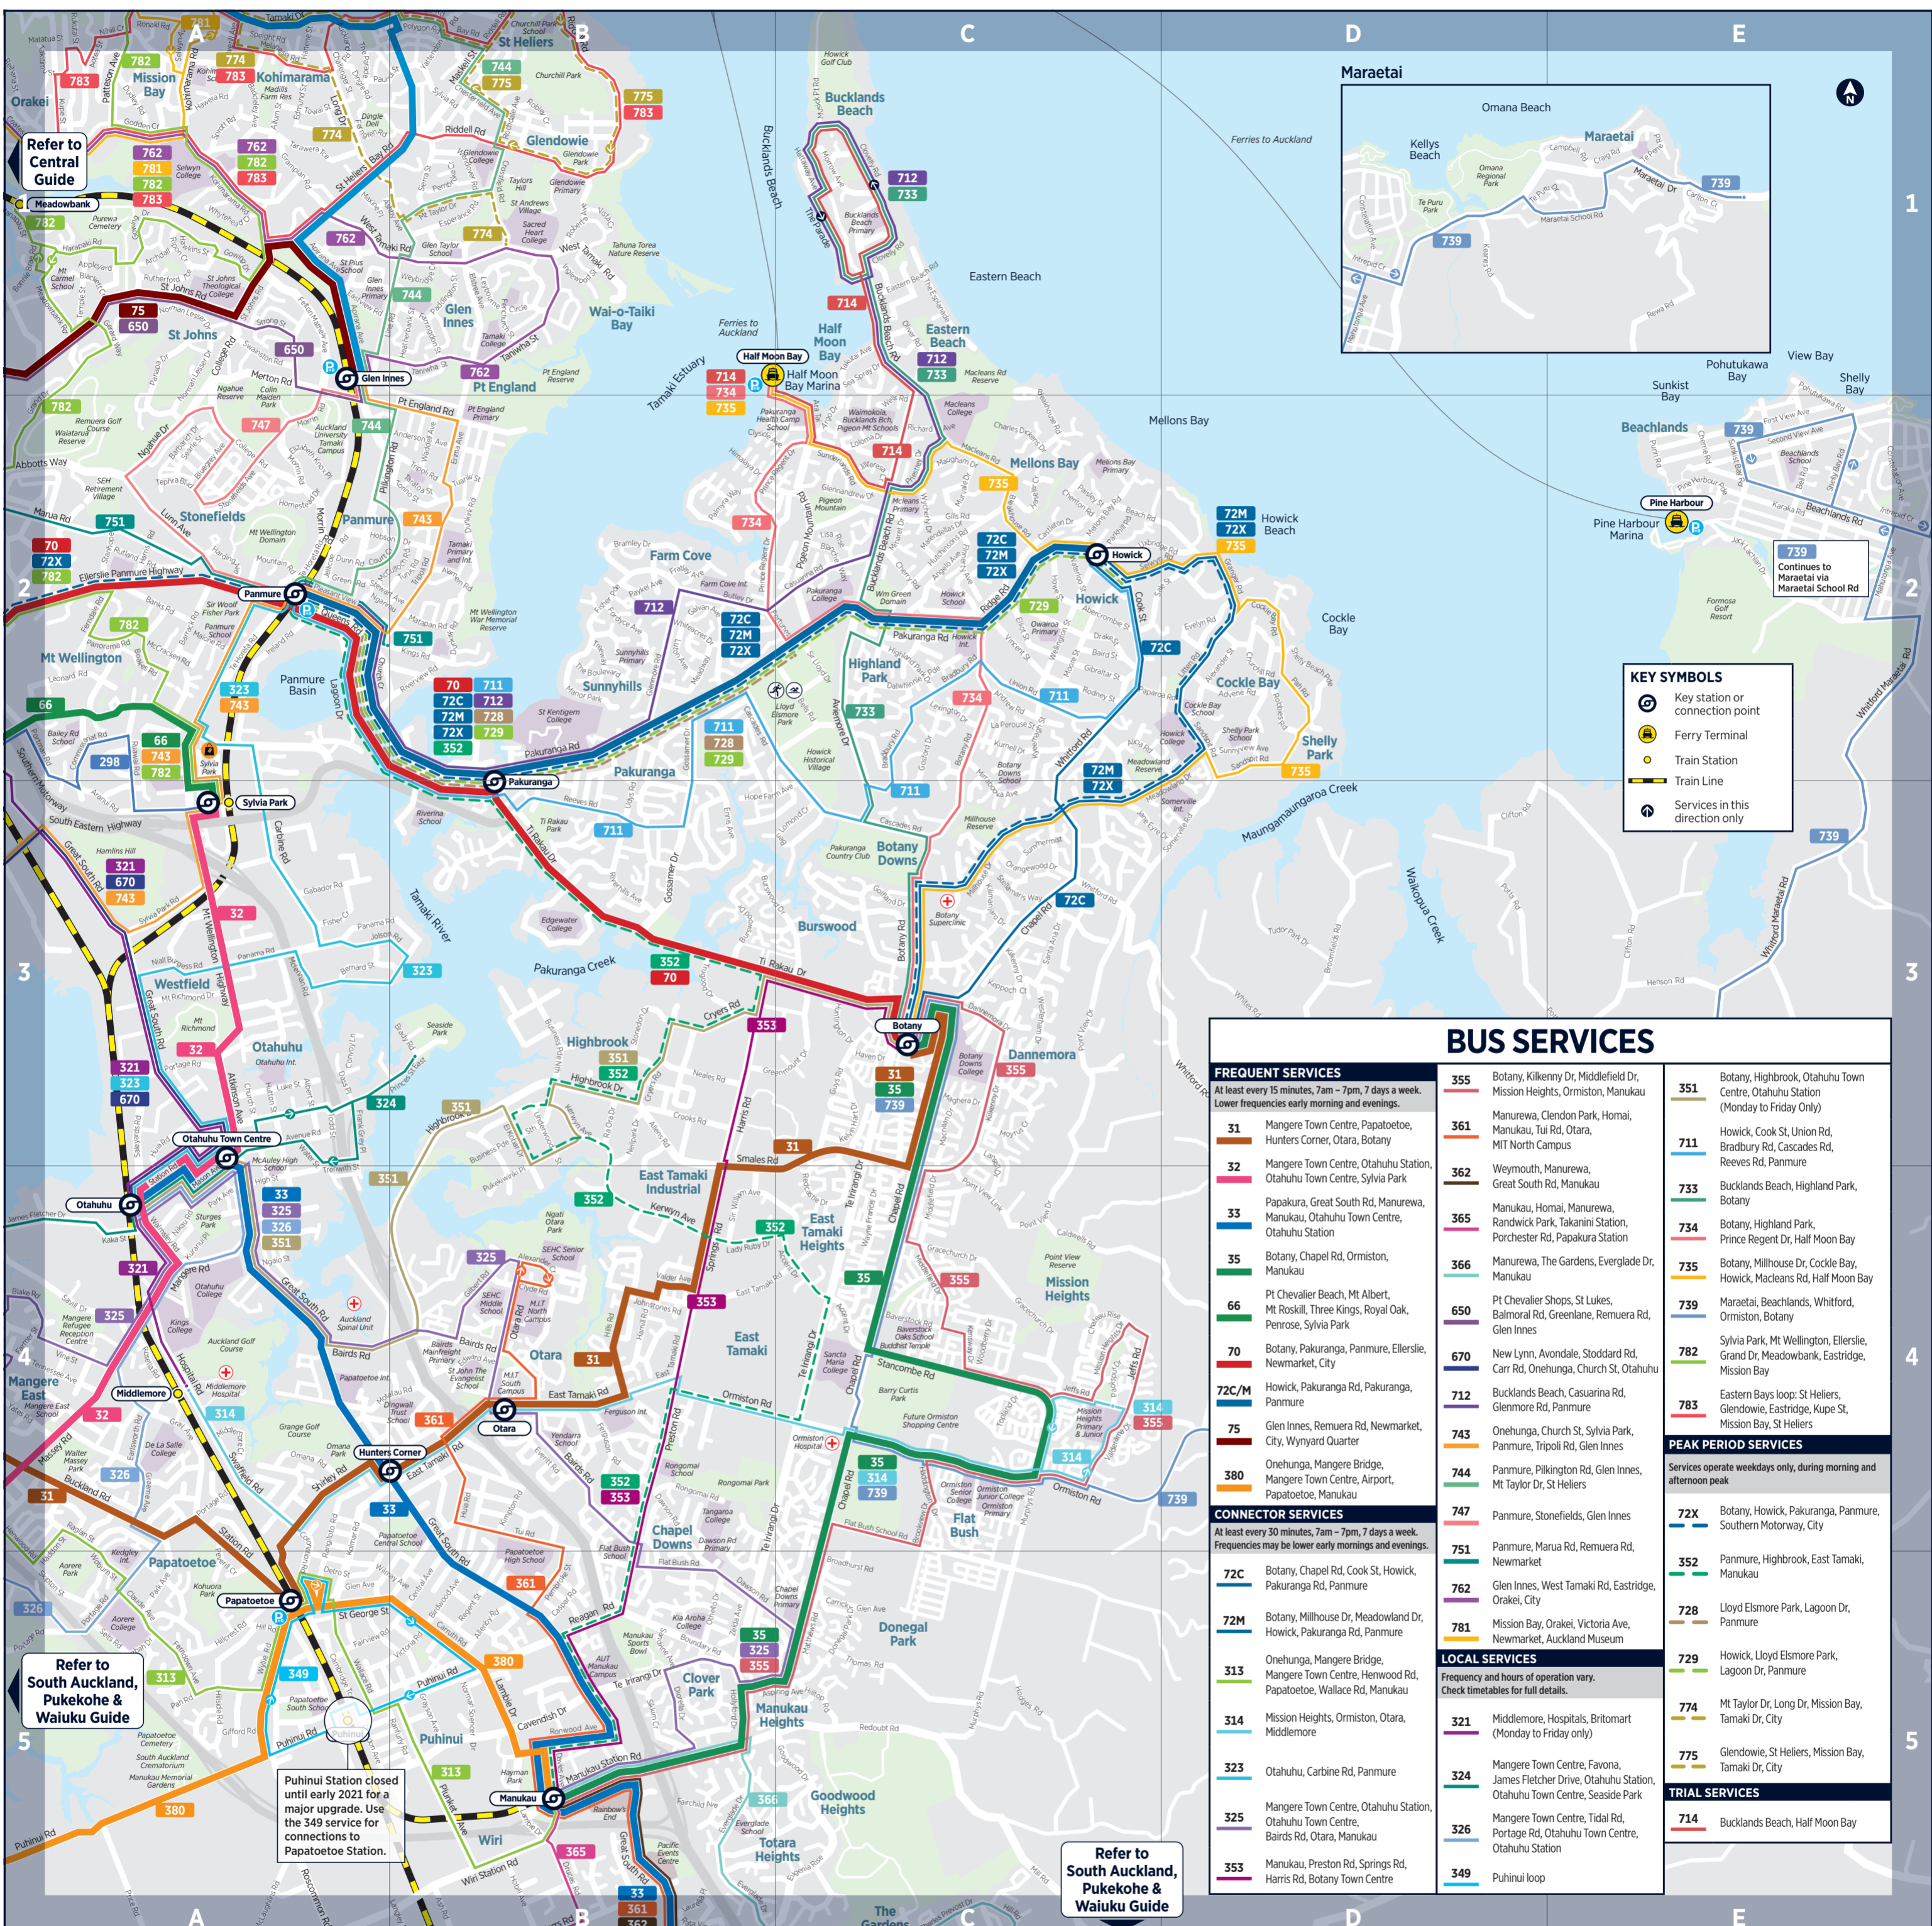

Bus Stop 1773

- 32** Massey Rd, Mangere Town Centre
- 321** Middlemore Hospital
- 324** Boggust Park, Mangere Town Centre
- 325** Vine St, Wickman Way, Mangere Town Centre

Bus Stop 1771 Drop off only

Connections:

Connections:

- 1** to Britomart
- 2** to Manukau

Manukau Station

Davies Ave towards Papakura

- 33** Great South Rd, Manurewa Interchange, Papakura Station
- 361** Browns Rd, Clendon Park, Mahia Rd, Manurewa Interchange

Davies Ave towards Otahuhu

- 33** Great South Rd, Hunters Corner, Otahuhu Station
- 361** Tui Rd, Otara / MIT

Connections:

- 1** to Britomart
- 2** to Manukau & Papakura

East Auckland Network Map

KEY SYMBOLS