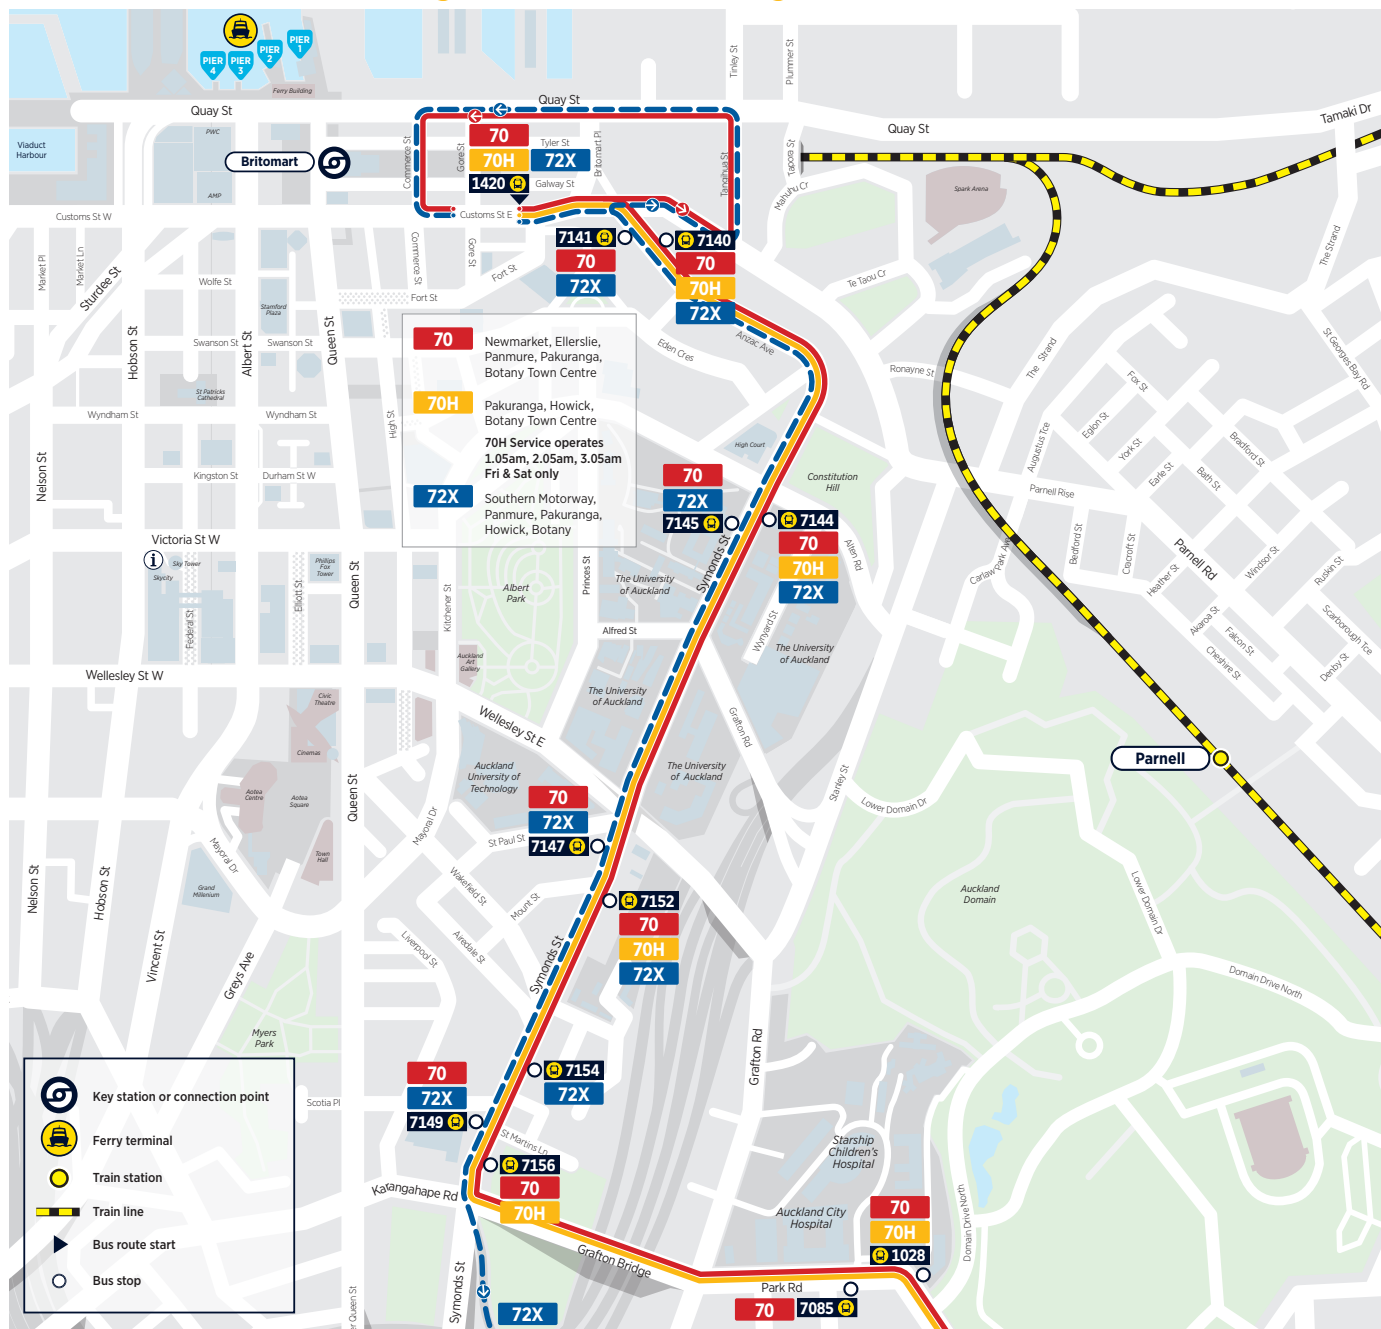

Where to catch your bus, train and ferry in the city

Where to connect to other services

Panmure Station

Bus Stop 1761

- 323** Carbine Rd, Panama Rd, Otahuhu
- 743** Sylvia Park, Church St, Onehunga
- 747** Stonefields

Bus Stop 1759

- 70** Pakuranga, Ti Rakau Dr, Botany
- 72C** Pakuranga, Howick, Chapel Rd, Botany
- 72M** Pakuranga, Howick, Howick Beach, Millhouse Dr, Botany
- 352** Highbrook, East Tamaki, Manukau Station
- 711** Reeves Rd, Bradbury Rd, Cascades Rd, Union Rd, Howick
- 712** Glenmore Rd, Casuarina Rd, Bucklands Beach
- 728** Lloyd Elsmore Park
- 729** Howick Village
- 743** Tripoli Rd, Glen Innes
- 744** Pilkington Rd, Glen Innes, Mt Taylor Dr, St Heliers
- 751** Panmure Town Centre

Bus Stop 1773

- 32** Massey Rd, Mangere Town Centre
- 321** Middlemore Hospital
- 324** Boggust Park, Mangere Town Centre
- 325** Vine St, Wickman Way, Mangere Town Centre

Bus Stop 1771 Drop off only

Connections:

Davies Ave towards Otahuhu

- 33** Great South Rd, Hunters Corner, Otahuhu Station
- 361** Tui Rd, Otara / MIT

Connections:

- 1** to Britomart
- 2** to Manukau & Papakura

East Auckland Network Map

KEY SYMBOLS