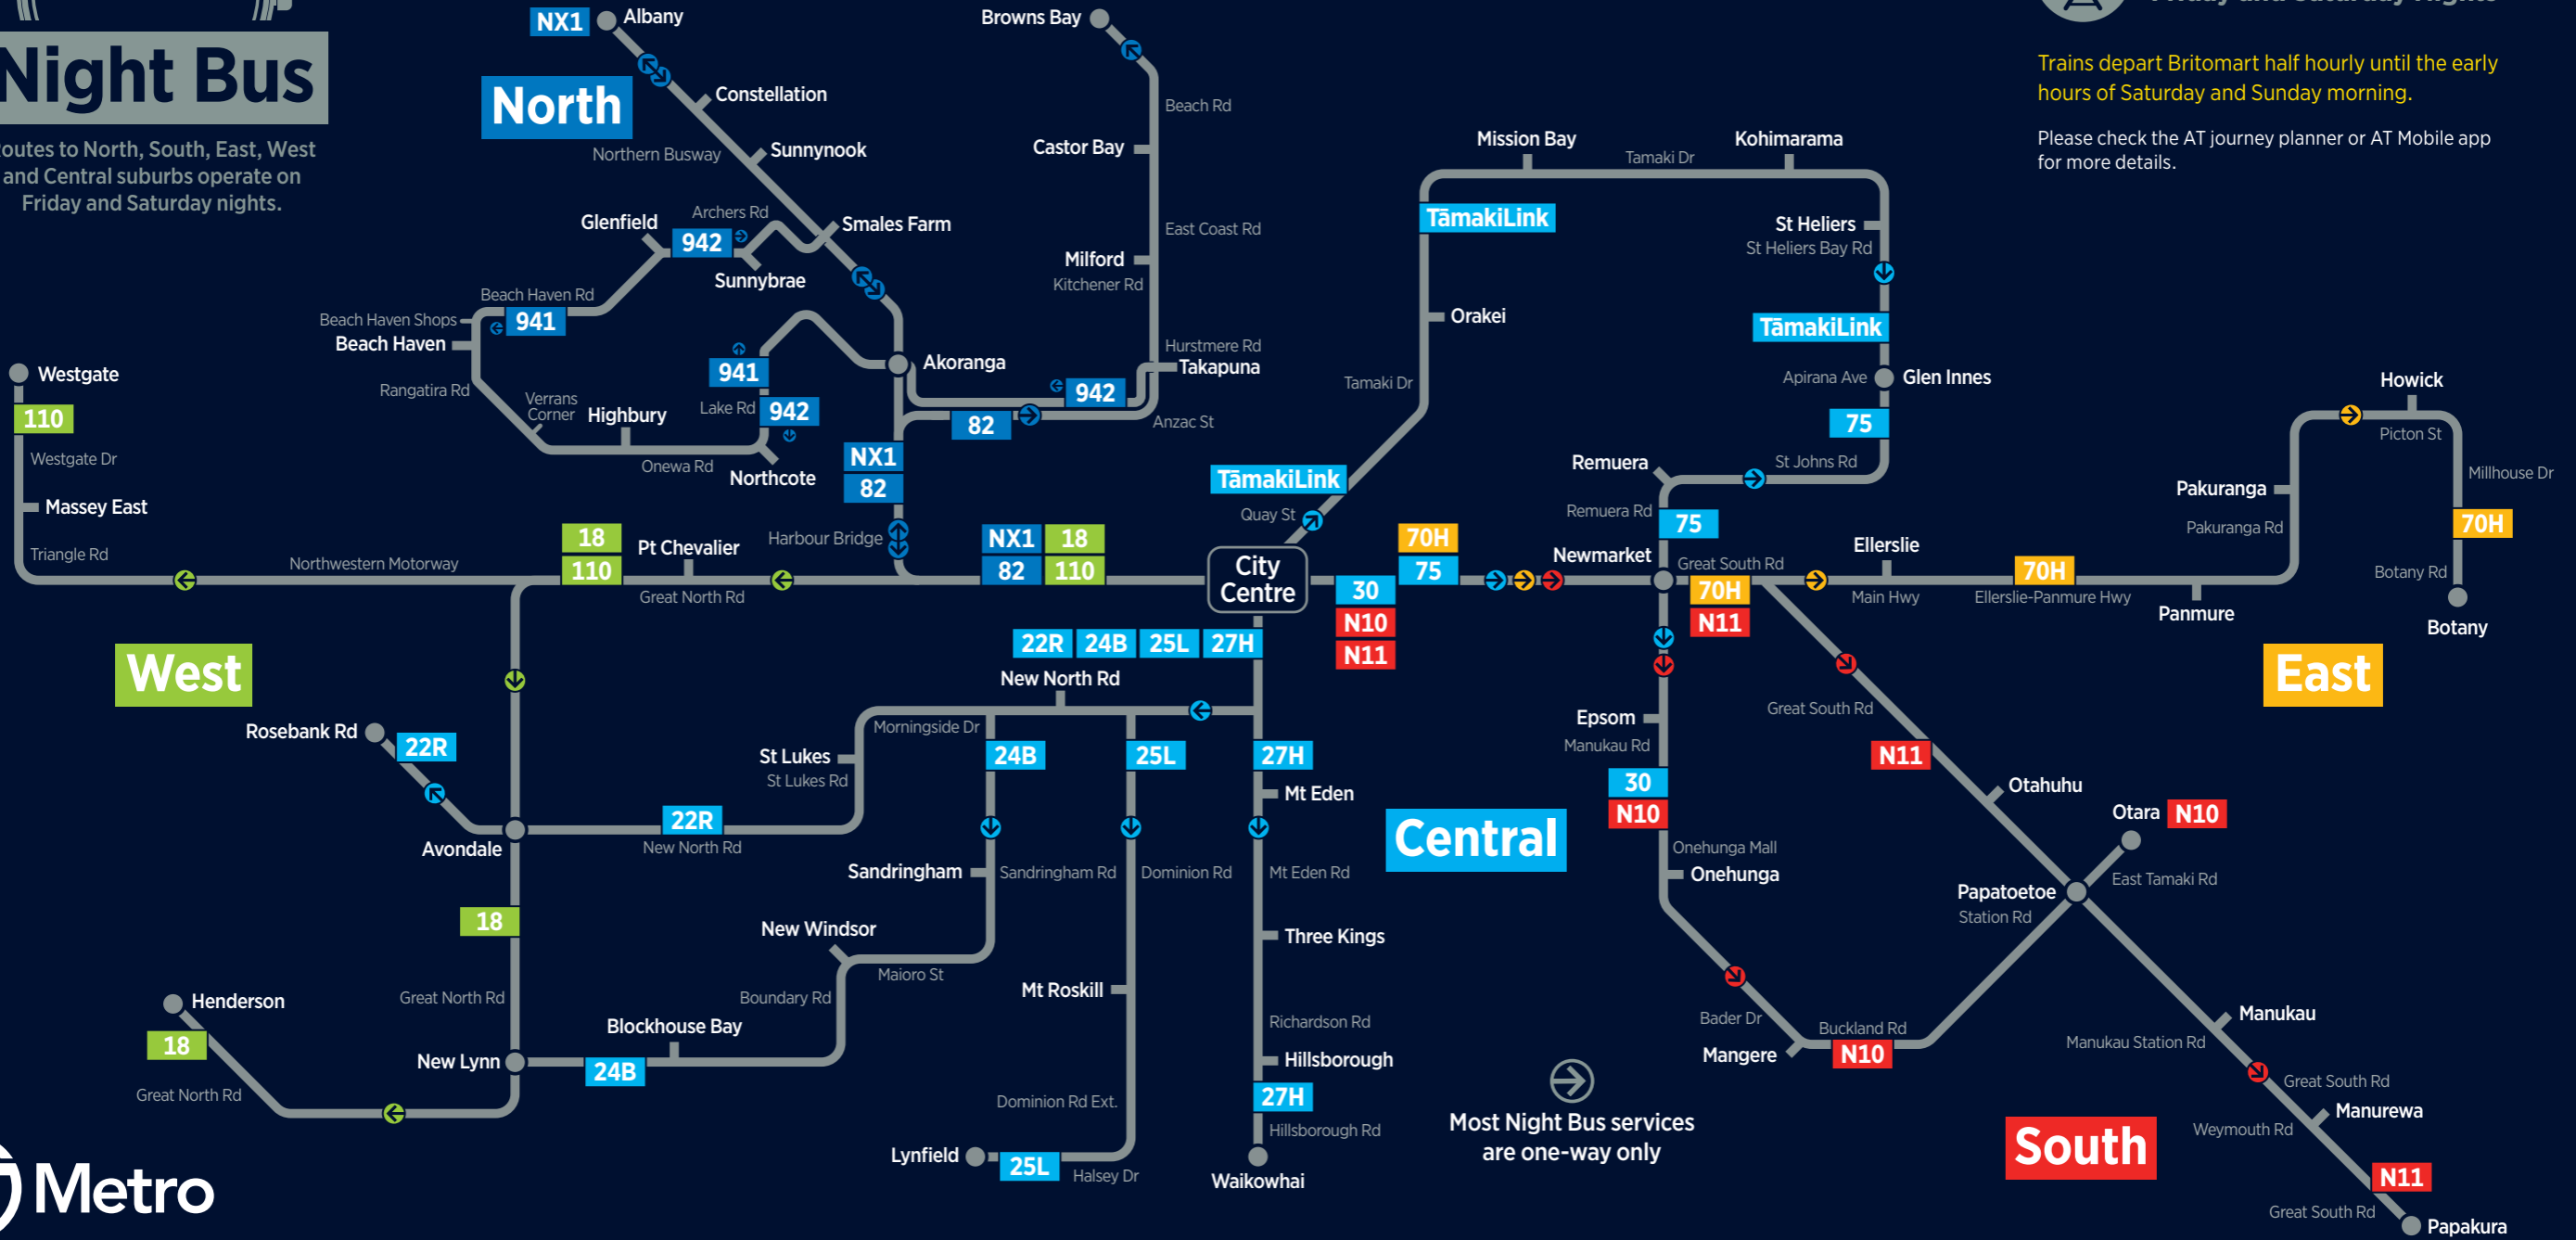

22R 1324
24B 1053

Victoria St W
1362
18

Wellesley St W
30 7055
82 7038
Civic Theatre
Cinemas
Aotea Centre
Aotea Square
St James Theatre
Lomb St
Victoria St E

7058
25L

Nelson St
Hobson St
Cook St

Mayoral Dr
Town Hall
Grand Millennium
Museum

Wellesley St E
Mayoral Dr
Wellesley St
Ongly St
The University of Auckland
Albert Park
Freyberg Square
Shortland St
Victoria St E
Queen St
Wellesley St E
Wellesley St

Night Bus

Routes to North, South, East, West and Central suburbs operate on Friday and Saturday nights.

NX1 services operate in both directions between the City & Albany Station

Late Night Trains Friday and Saturday Nights

Trains depart Britomart half hourly until the early hours of Saturday and Sunday morning.

Please check the AT journey planner or AT Mobile app for more details.

Most Night Bus services are one-way only