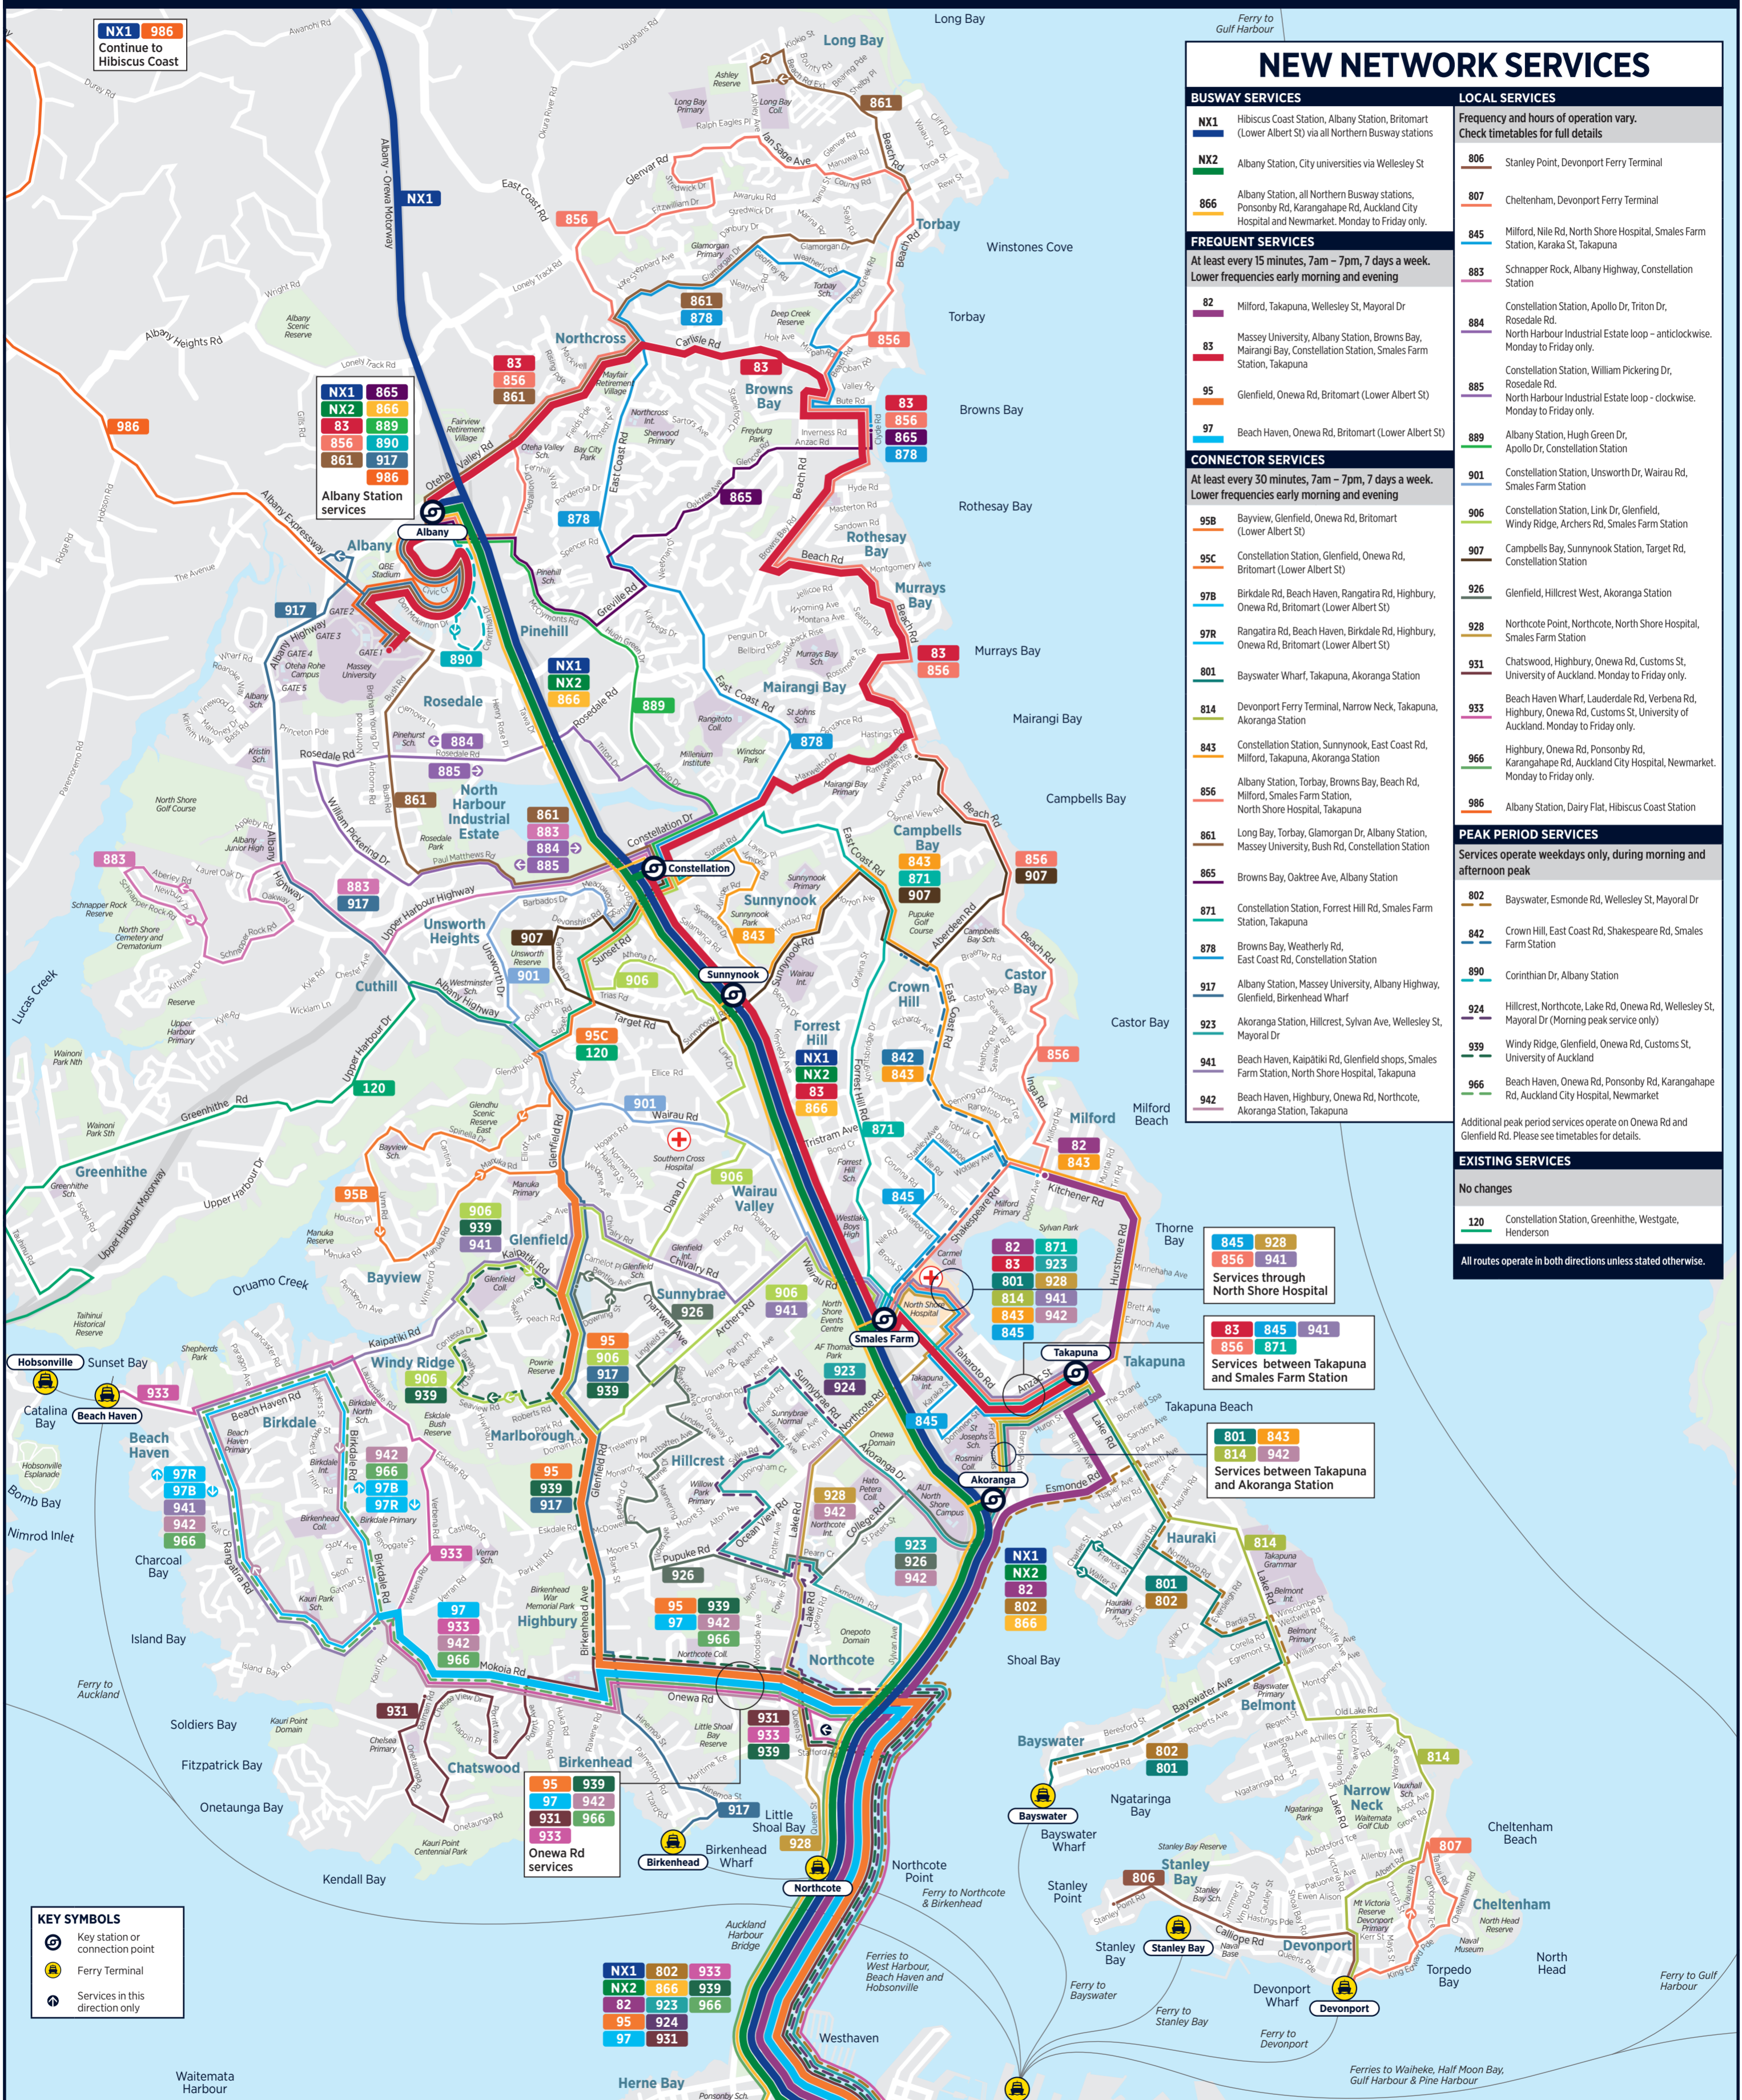

New North Shore Bus Network

NEW NETWORK SERVICES

BUSWAY SERVICES		LOCAL SERVICES	
NX1	Hibiscus Coast Station, Albany Station, Britomart (Lower Albert St) via all Northern Busway stations	806	Stanley Point, Devonport Ferry Terminal
NX2	Albany Station, City universities via Wellesley St	807	Cheltenham, Devonport Ferry Terminal
866	Albany Station, all Northern Busway stations, Ponsby Rd, Karangahape Rd, Auckland City Hospital and Newmarket. Monday to Friday only.	845	Milford, Nile Rd, North Shore Hospital, Smales Farm Station, Karaka St, Takapuna
FREQUENT SERVICES		883	
At least every 15 minutes, 7am – 7pm, 7 days a week. Lower frequencies early morning and evening		Schnapper Rock, Albany Highway, Constellation Station	
82	Milford, Takapuna, Wellesley St, Mayoral Dr	884	
83	Massey University, Albany Station, Browns Bay, Mairangi Bay, Constellation Station, Smales Farm Station, Takapuna	Constellation Station, Apollo Dr, Triton Dr, Rosedale Rd, North Harbour Industrial Estate loop – anticlockwise. Monday to Friday only.	
95	Glenfield, Onewa Rd, Britomart (Lower Albert St)	885	
97	Beach Haven, Onewa Rd, Britomart (Lower Albert St)	Constellation Station, William Pickering Dr, Rosedale Rd, North Harbour Industrial Estate loop – clockwise. Monday to Friday only.	
CONNECTOR SERVICES		889	
At least every 30 minutes, 7am – 7pm, 7 days a week. Lower frequencies early morning and evening		Albany Station, Hugh Green Dr, Apollo Dr, Constellation Station	
95B	Bayview, Glenfield, Onewa Rd, Britomart (Lower Albert St)	901	
95C	Constellation Station, Glenfield, Onewa Rd, Britomart (Lower Albert St)	Constellation Station, Unsworth Dr, Wairau Rd, Smales Farm Station	
97B	Birkdale Rd, Beach Haven, Rangitira Rd, Highbury, Onewa Rd, Britomart (Lower Albert St)	906	
97R	Rangitira Rd, Beach Haven, Birkdale Rd, Highbury, Onewa Rd, Britomart (Lower Albert St)	Constellation Station, Link Dr, Glenfield, Windy Ridge, Archers Rd, Smales Farm Station	
801	Bayswater Wharf, Takapuna, Akoranga Station	907	
843	Constellation Station, Sunnyside, East Coast Rd, Milford, Takapuna, Akoranga Station	Campbells Bay, Sunnyside Station, Target Rd, Constellation Station	
856	Albany Station, Torbay, Browns Bay, Beach Rd, Milford, Smales Farm Station, North Shore Hospital, Takapuna	926	
861	Long Bay, Torbay, Glamorgan Dr, Albany Station, Massey University, Bush Rd, Constellation Station	Glenfield, Hillcrest West, Akoranga Station	
865	Browns Bay, Oaktree Ave, Albany Station	928	
871	Constellation Station, Forrest Hill Rd, Smales Farm Station, Takapuna	Northcote Point, Northcote, North Shore Hospital, Smales Farm Station	
878	Browns Bay, Weatherly Rd, East Coast Rd, Constellation Station	931	
917	Albany Station, Massey University, Albany Highway, Glenfield, Birkenhead Wharf	Chatswood, Highbury, Onewa Rd, Customs St, University of Auckland. Monday to Friday only.	
923	Akoranga Station, Hillcrest, Sylvan Ave, Wellesley St, Mayoral Dr	933	
941	Beach Haven, Kaipatiki Rd, Glenfield shops, Smales Farm Station, North Shore Hospital, Takapuna	Beach Haven Wharf, Lauderdale Rd, Verbena Rd, Highbury, Onewa Rd, Customs St, University of Auckland. Monday to Friday only.	
942	Beach Haven, Highbury, Onewa Rd, Northcote, Akoranga Station, Takapuna	966	
		Highbury, Onewa Rd, Ponsby Rd, Karangahape Rd, Auckland City Hospital, Newmarket. Monday to Friday only.	
		986	
		Albany Station, Dairy Flat, Hibiscus Coast Station	
PEAK PERIOD SERVICES		802	
Services operate weekdays only, during morning and afternoon peak		Bayswater, Esmonde Rd, Wellesley St, Mayoral Dr	
		842	
		Crown Hill, East Coast Rd, Shakespeare Rd, Smales Farm Station	
		890	
		Corinthian Dr, Albany Station	
		924	
		Hillcrest, Northcote, Lake Rd, Onewa Rd, Wellesley St, Mayoral Dr (Morning peak service only)	
		939	
		Windy Ridge, Glenfield, Onewa Rd, Customs St, University of Auckland	
		966	
		Beach Haven, Onewa Rd, Ponsby Rd, Karangahape Rd, Auckland City Hospital, Newmarket	
Additional peak period services operate on Onewa Rd and Glenfield Rd. Please see timetables for details.		EXISTING SERVICES	
No changes		120	
		Constellation Station, Greenhithe, Westgate, Henderson	
All routes operate in both directions unless stated otherwise.			