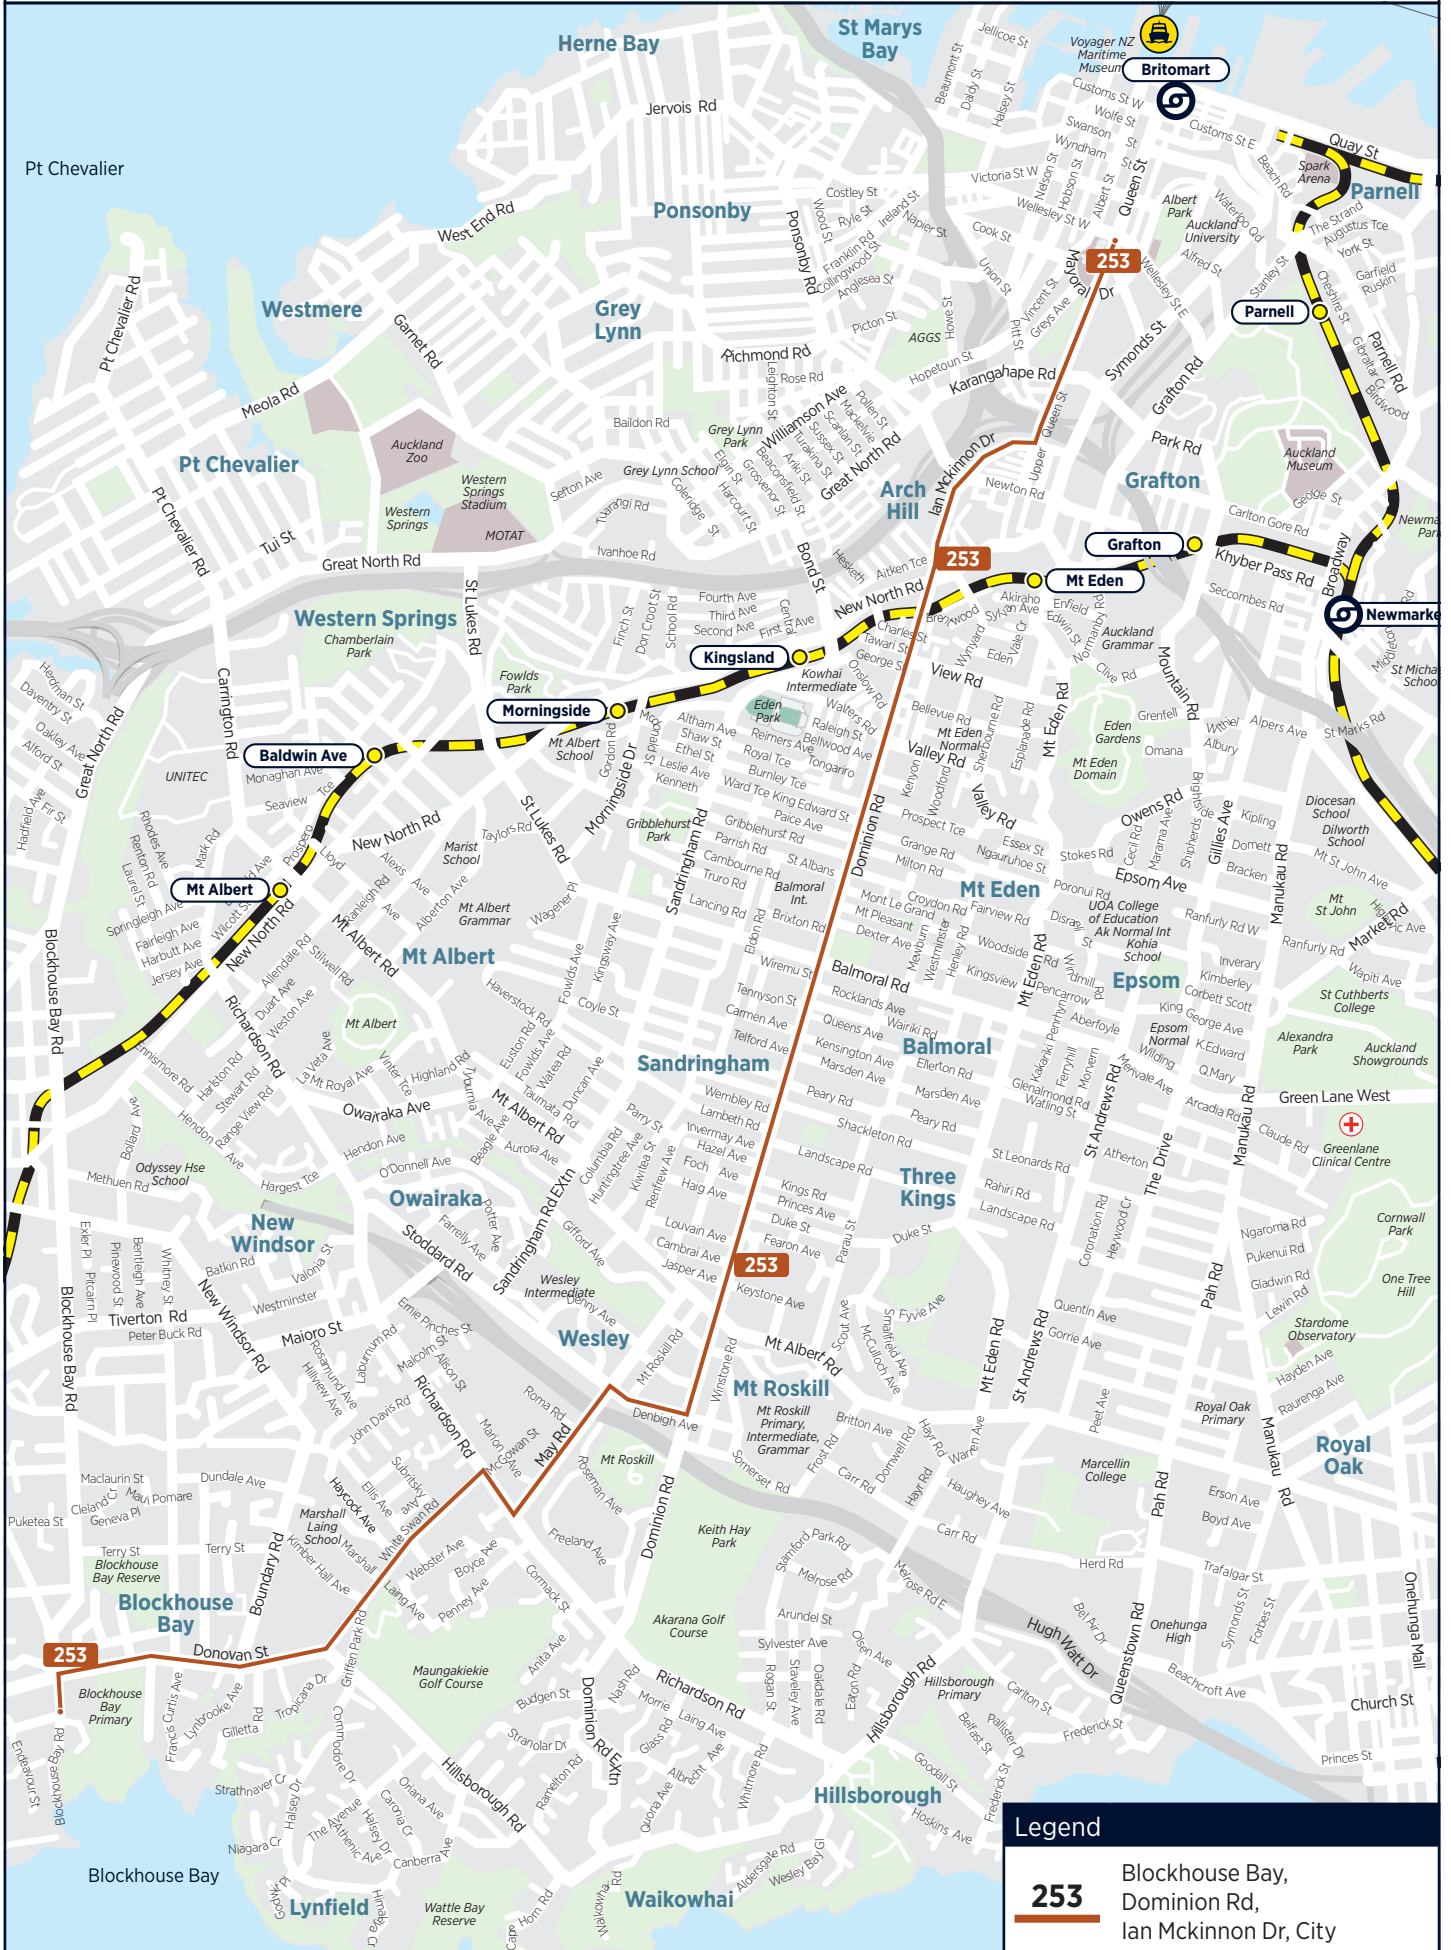

ROUTE 253 - BLOCKHOUSE BAY TO CITY CENTRE VIA DOMINION RD

Legend

253

Blockhouse Bay,
Dominion Rd,
Ian McKinnon Dr, City