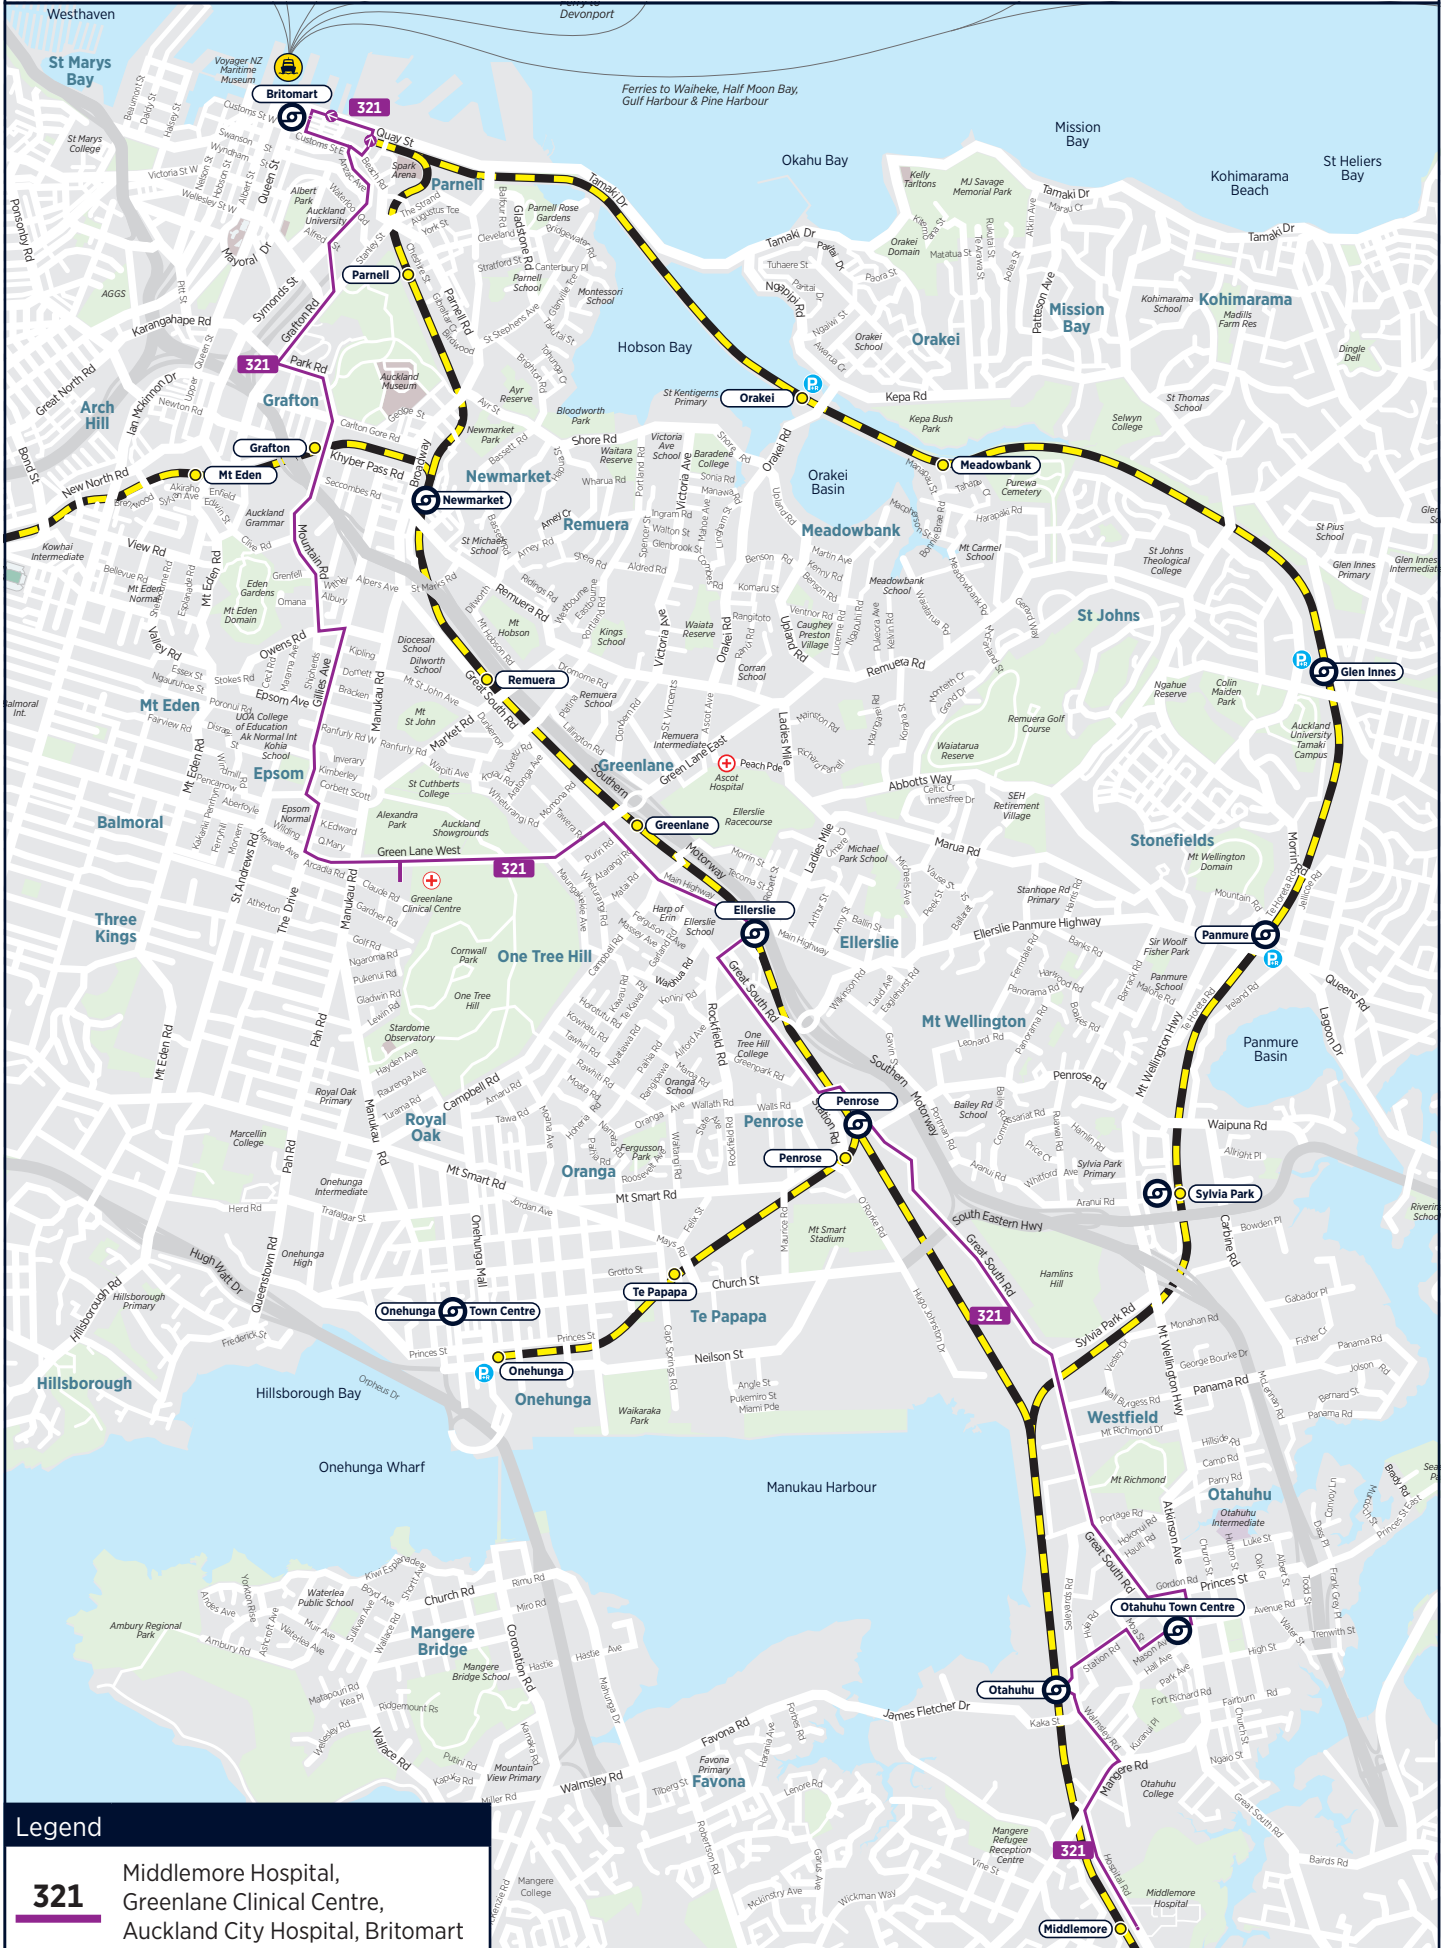

# ROUTE 321 - MIDDLEMORE TO BRITOMART VIA GREENLANE CLINICAL CENTRE

## Legend

**321**

Middlemore Hospital,  
Greenlane Clinical Centre,  
Auckland City Hospital, Britomart