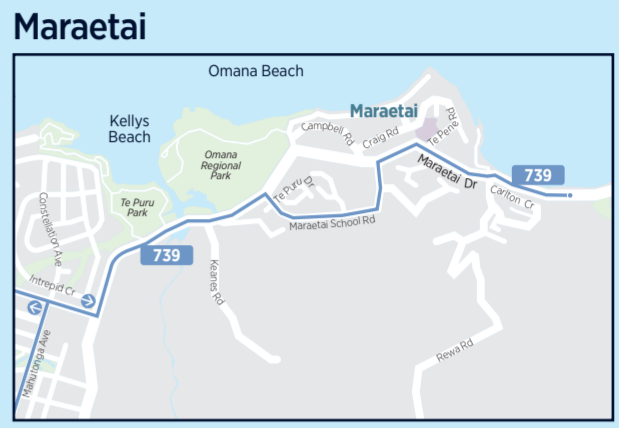

East Auckland New Network

KEY SYMBOLS

- Key station or connection point
- Ferry Terminal
- Train Station
- Train Line
- Services in this direction only

NEW NETWORK SERVICES

FREQUENT SERVICES	LOCAL SERVICES	EXISTING SERVICES (cont.)
At least every 15 minutes, 7am – 7pm, 7 days a week. Lower frequencies early morning and evenings.	Frequency and hours of operation vary. Check timetables for full details.	009 Sylvia Park, Onehunga, Hillsborough, New Lynn
31 Mangere Town Centre, Papatōetoe, Hunters Corner, Otara, Botany	321 Middlemore, Hospitals, Britomart (Monday to Friday only)	323 Otahuhu, Carbine Rd, Panmure
32 Mangere Town Centre, Otahuhu Station, Otahuhu Town Centre, Sylvia Park	324 Mangere Town Centre, Favona, James Fletcher Drive, Otahuhu Station, Otahuhu Town Centre, Seaside Park	358 Pakuranga, Carbine Rd, Panama Rd, Great South Rd, Penrose, Onehunga
33 Papakura, Great South Rd, Manurewa, Manukau, Otahuhu Town Centre, Otahuhu Station	326 Mangere Town Centre, Tidal Rd, Portage Rd, Otahuhu Town Centre, Otahuhu Station	505 Sylvia Park, Mt Wellington, Ruawai Rd, Ellerslie, Newmarket, City
35 Botany, Chapel Rd, Ormiston, Manukau	351 Botany, Highbrook, Otahuhu Town Centre, Otahuhu Station (Monday to Friday only)	515 Otahuhu Town Centre, Mt Wellington, Panama Rd, Ruawai Rd, Ellerslie, Newmarket, City
70 Botany, Pakuranga, Panmure, Ellerslie, Newmarket, City	711 Howick, Cook St, Union Rd, Bradbury Rd, Cascades Rd, Reeves Rd, Panmure	525 Sylvia Park, Mt Wellington Highway, Ellerslie, Newmarket, City
72C/M Botany, Pakuranga Rd, Pakuranga, Panmure	733 Bucklands Beach, Highland Park, Botany	532 Otahuhu Town Centre, Mt Wellington, Carbine Rd, Ellerslie, Newmarket, City
380 Onehunga, Mangere Bridge, Mangere Town Centre, Airport, Papatōetoe, Manukau	734 Botany, Highland Park, Prince Regent Dr, Half Moon Bay	595 Glen Innes, Marua Rd, Ellerslie, Newmarket, City
CONNECTOR SERVICES	735 Botany, Millhouse Dr, Cockle Bay, Howick, Macleans Rd, Half Moon Bay	625 Glen Innes, Remuera, Newmarket, Khyber Pass, Symonds St, City
At least every 30 minutes, 7am – 7pm, 7 days a week. Lower frequencies early morning and evenings.	739 Maraetai, Beachlands, Whitford, Ormiston, Botany	632 Glen Innes, Stonefields loop
72C Botany, Chapel Rd, Cook St, Howick, Pakuranga Rd, Panmure	PEAK PERIOD SERVICES	635 Glen Innes, Grand Dr, Remuera, Newmarket, Parnell, City
72M Botany, Millhouse Dr, Meadowland Dr, Howick, Pakuranga Rd, Panmure	Services operate weekdays only, during morning and afternoon peak	645 Glen Innes, Remuera, Newmarket, Parnell, City
313 Onehunga, Mangere Bridge, Mangere Town Centre, Henwood Rd, Papatōetoe, Wallace Rd, Manukau	72X Botany, Howick, Pakuranga, Panmure, Southern Motorway, City	655 Glen Innes, Gowing Dr, Remuera, Newmarket, City
314 Mission Heights, Ormiston, Otara, Middlemore	322 Otahuhu Station, Great South Rd, Newmarket, Britomart (Monday to Friday only)	715 Panmure, Kepe Rd, Orakei, City
325 Mangere Town Centre, Otahuhu Station, Otahuhu Town Centre, Bairds Rd, Otara, Manukau	352 Panmure, Highbrook, East Tamaki, Manukau	719 Sylvia Park, Panmure, Glen Innes, Kepe Rd, Orakei, City
353 Manukau, Preston Rd, Springs Rd, Harris Rd, Botany Town Centre	360X Papakura, Manurewa, Southern Motorway, City	745 Glen Innes, Kohimarama, Mission Bay, City
355 Botany, Kilkenny Dr, Middlefield Dr, Mission Heights, Ormiston, Manukau	368 Manukau, Wiri Station Rd, Ash Rd, Homai Station, Roscommon Rd, Cavendish Dr	756 Panmure, Glen Innes, Long Dr, Mission Bay, City
361 Manurewa, Clendon Park, Homai, Manukau, Tui Rd, Otara, MIT North Campus	369 Manukau, Cavendish Dr, Roscommon Rd, Homai Station, Ash Rd, Wiri Station Rd	757 Otahuhu, Panmure, Glen Innes, Long Dr, Mission Bay, City
362 Weymouth, Manurewa, Great South Rd, Manukau	TRIAL SERVICES	767 Glendowie, St Heliers, Mission Bay, City
365 Manukau, Homai, Manurewa, Randwick Park, Takanini Station, Porchester Rd, Papakura Station	714 Bucklands Beach, Half Moon Bay	769 Glendowie, St Heliers, Mission Bay, City
366 Manurewa, The Gardens, Everglade Dr, Manukau	EXISTING SERVICES	770 St Heliers, Orakei, Remuera, Newmarket
712 Bucklands Beach, Casuarina Rd, Glenmore Rd, Panmure	No changes	771 St Heliers, Mission Bay, Orakei, Remuera, Newmarket
	007 St Heliers, Glen Innes, Greenlane, St Lukes, Pt Chevalier	
	008 Otahuhu, Penrose, Onehunga, Mt Roskill, New Lynn	