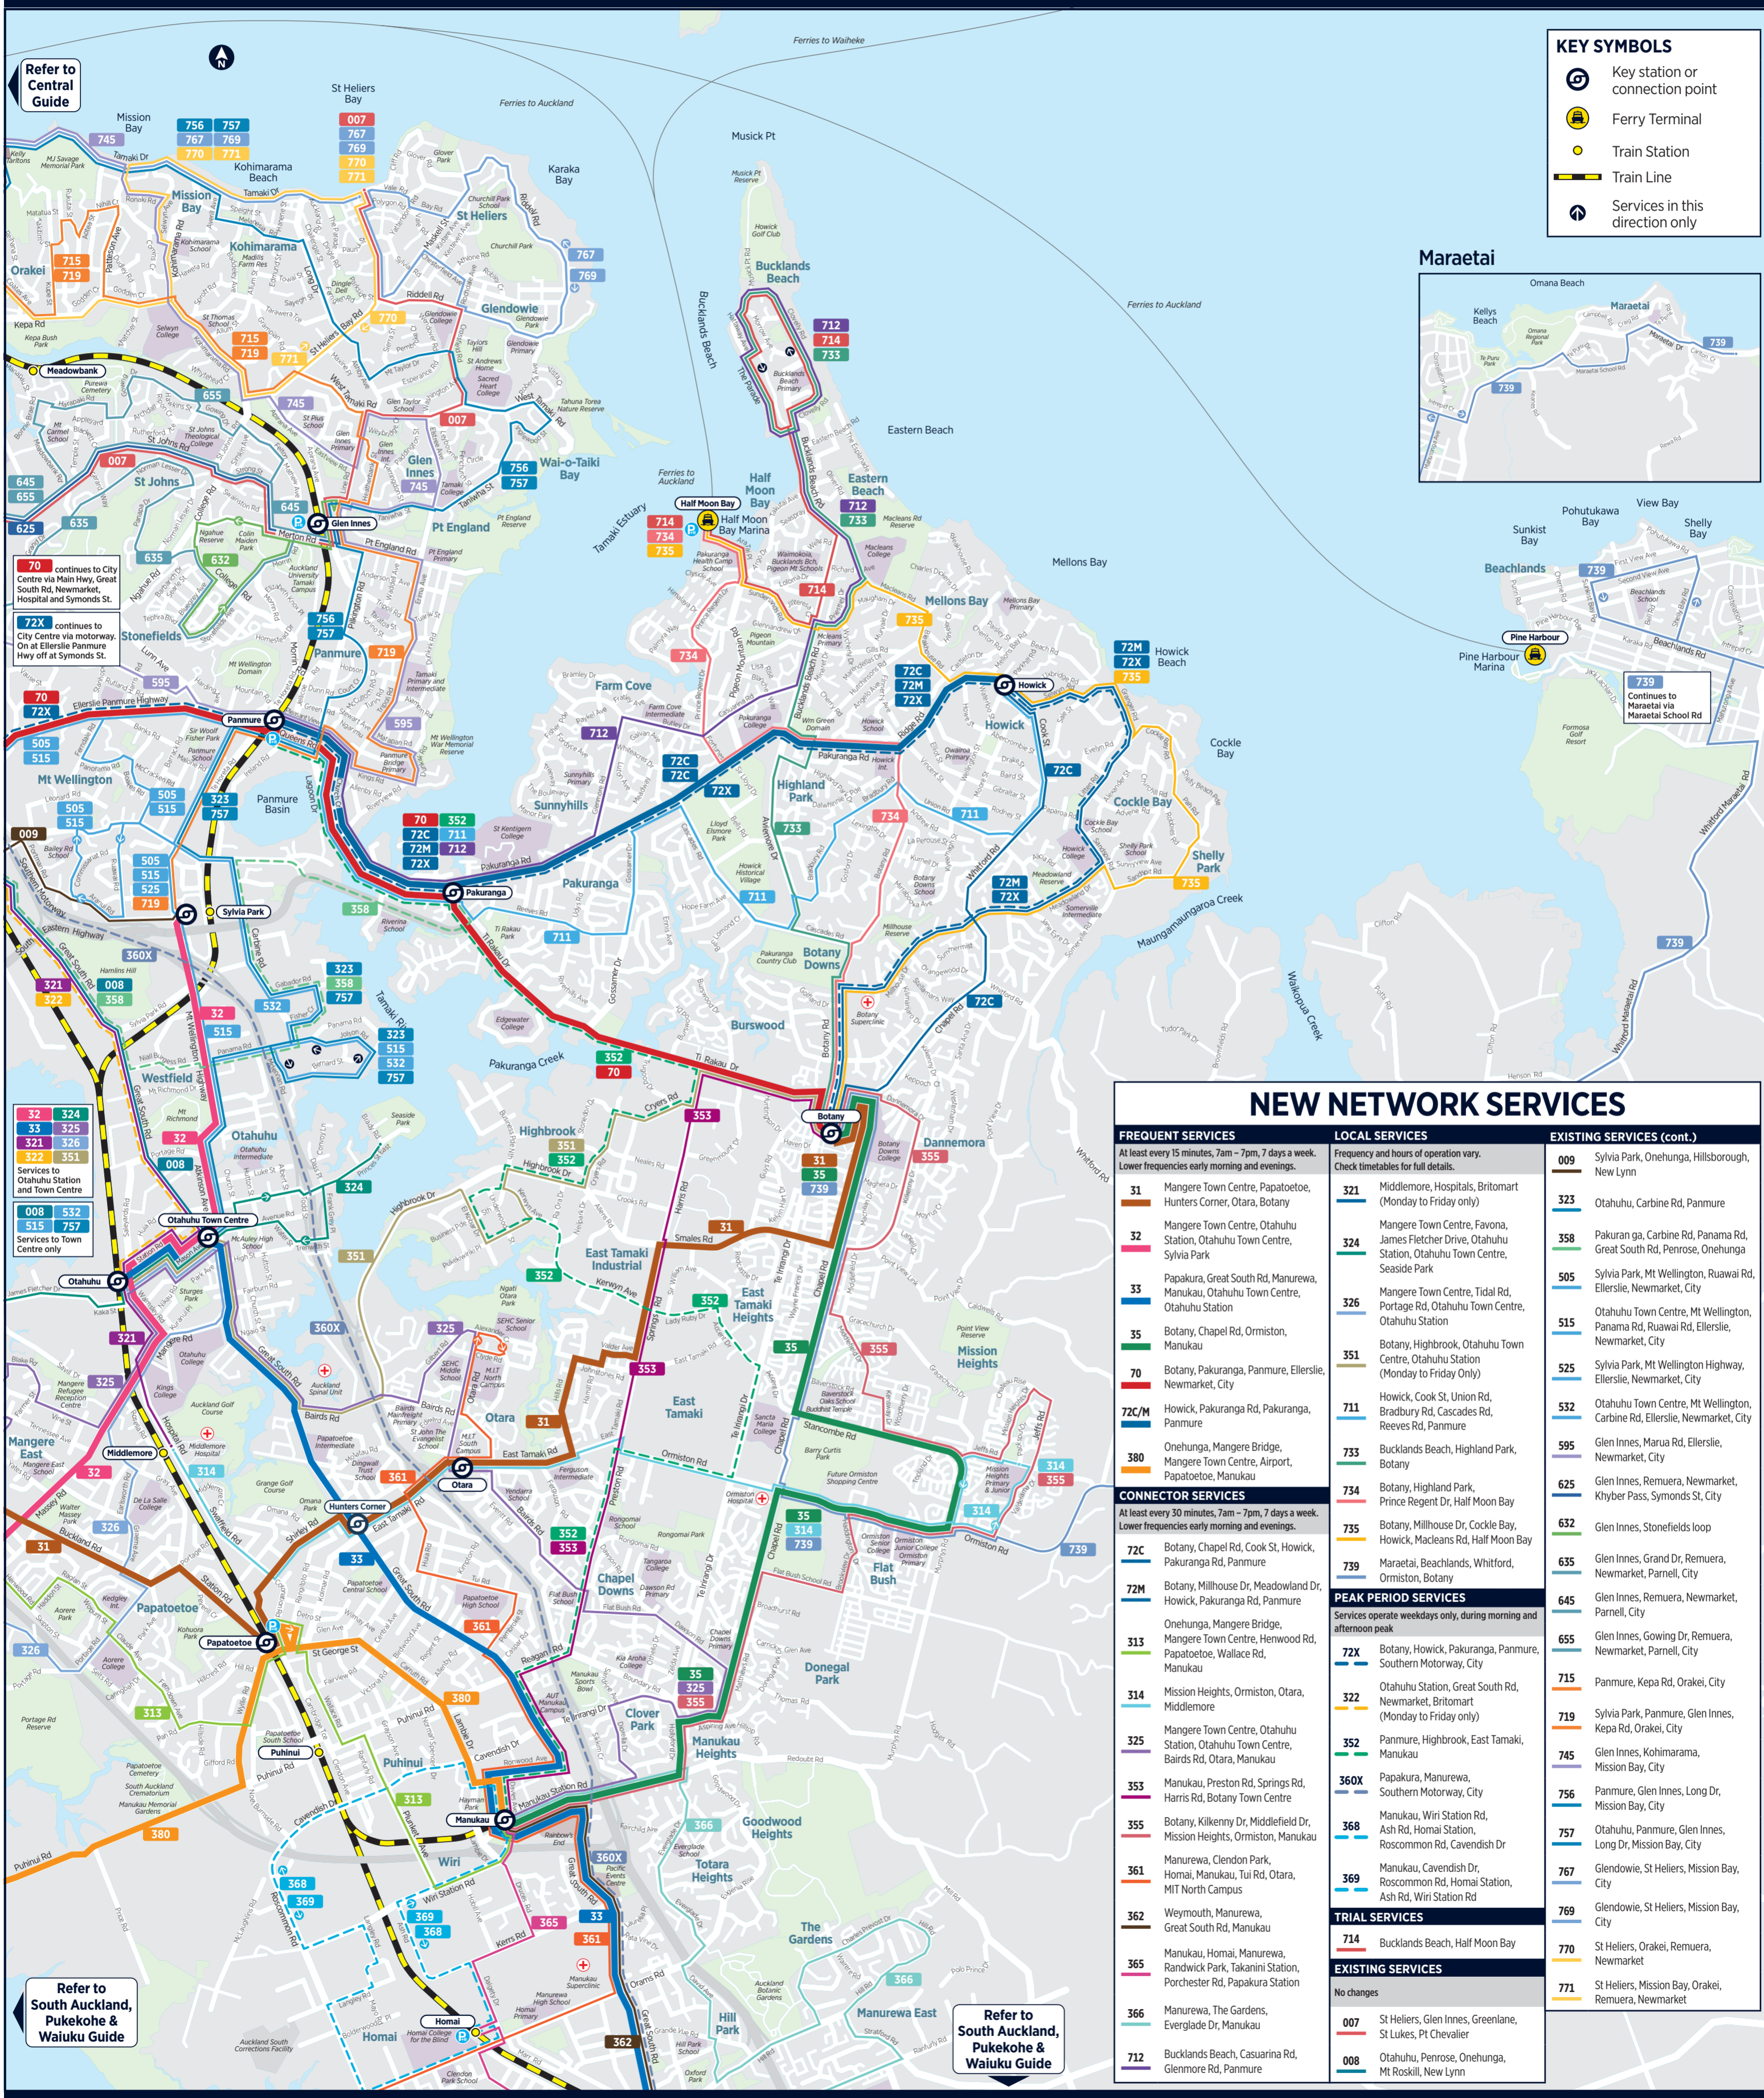

East Auckland New Network

KEY SYMBOLS

- Key station or connection point
- Ferry Terminal
- Train Station
- Train Line
- Services in this direction only

NEW NETWORK SERVICES

FREQUENT SERVICES	LOCAL SERVICES	EXISTING SERVICES (cont.)
At least every 15 minutes, 7am – 7pm, 7 days a week. Lower frequencies early morning and evenings.	Frequency and hours of operation vary. Check timetables for full details.	009 Sylvia Park, Onehunga, Hillsborough, New Lynn
31 Mangere Town Centre, Papatōetoe, Hunters Corner, Otara, Botany	321 Middlemore, Hospitals, Britomart (Monday to Friday only)	323 Otahuhu, Carbine Rd, Panmure
32 Mangere Town Centre, Otahuhu Station, Otahuhu Town Centre, Sylvia Park	324 Mangere Town Centre, Favona, James Fletcher Drive, Otahuhu Station, Otahuhu Town Centre, Seaside Park	358 Pakuranga, Carbine Rd, Panama Rd, Great South Rd, Penrose, Onehunga
33 Papakura, Great South Rd, Manurewa, Manukau, Otahuhu Town Centre, Otahuhu Station	326 Mangere Town Centre, Tidal Rd, Portage Rd, Otahuhu Town Centre, Otahuhu Station	505 Sylvia Park, Mt Wellington, Ruawai Rd, Ellerslie, Newmarket, City
35 Botany, Chapel Rd, Ormiston, Manukau	351 Botany, Highbrook, Otahuhu Town Centre, Otahuhu Station (Monday to Friday only)	515 Otahuhu Town Centre, Mt Wellington, Panama Rd, Ruawai Rd, Ellerslie, Newmarket, City
70 Botany, Pakuranga, Panmure, Ellerslie, Newmarket, City	711 Howick, Cook St, Union Rd, Bradbury Rd, Cascades Rd, Reeves Rd, Panmure	525 Sylvia Park, Mt Wellington Highway, Ellerslie, Newmarket, City
72C/M Botany, Pakuranga Rd, Pakuranga, Panmure	733 Bucklands Beach, Highland Park, Botany	532 Otahuhu Town Centre, Mt Wellington, Carbine Rd, Ellerslie, Newmarket, City
380 Onehunga, Mangere Bridge, Mangere Town Centre, Airport, Papatōetoe, Manukau	734 Botany, Highland Park, Prince Regent Dr, Half Moon Bay	595 Glen Innes, Marua Rd, Ellerslie, Newmarket, City
CONNECTOR SERVICES	735 Botany, Millhouse Dr, Cockle Bay, Howick, Macleans Rd, Half Moon Bay	625 Glen Innes, Remuera, Newmarket, Khyber Pass, Symonds St, City
At least every 30 minutes, 7am – 7pm, 7 days a week. Lower frequencies early morning and evenings.	739 Maraetai, Beachlands, Whitford, Ormiston, Botany	632 Glen Innes, Stonefields loop
72C Botany, Chapel Rd, Cook St, Howick, Pakuranga Rd, Panmure	PEAK PERIOD SERVICES	635 Glen Innes, Grand Dr, Remuera, Newmarket, Parnell, City
72M Botany, Millhouse Dr, Meadowland Dr, Howick, Pakuranga Rd, Panmure	Services operate weekdays only, during morning and afternoon peak	645 Glen Innes, Remuera, Newmarket, Parnell, City
313 Onehunga, Mangere Bridge, Mangere Town Centre, Henwood Rd, Papatōetoe, Wallace Rd, Manukau	72X Botany, Howick, Pakuranga, Panmure, Southern Motorway, City	655 Glen Innes, Gowing Dr, Remuera, Newmarket, City
314 Mission Heights, Ormiston, Otara, Middlemore	322 Otahuhu Station, Great South Rd, Newmarket, Britomart (Monday to Friday only)	715 Panmure, Kepe Rd, Orakei, City
325 Mangere Town Centre, Otahuhu Station, Otahuhu Town Centre, Bairds Rd, Otara, Manukau	352 Panmure, Highbrook, East Tamaki, Manukau	719 Sylvia Park, Panmure, Glen Innes, Kepe Rd, Orakei, City
353 Manukau, Preston Rd, Springs Rd, Harris Rd, Botany Town Centre	360X Papakura, Manurewa, Southern Motorway, City	745 Glen Innes, Kohimarama, Mission Bay, City
355 Botany, Kilkenny Dr, Middlefield Dr, Mission Heights, Ormiston, Manukau	368 Manukau, Wiri Station Rd, Ash Rd, Homai Station, Roscommon Rd, Cavendish Dr	756 Panmure, Glen Innes, Long Dr, Mission Bay, City
361 Manurewa, Clendon Park, Homai, Manukau, Tui Rd, Otara, MIT North Campus	369 Manukau, Cavendish Dr, Roscommon Rd, Homai Station, Ash Rd, Wiri Station Rd	757 Otahuhu, Panmure, Glen Innes, Long Dr, Mission Bay, City
362 Weymouth, Manurewa, Great South Rd, Manukau	TRIAL SERVICES	767 Glendowie, St Heliers, Mission Bay, City
365 Manukau, Homai, Manurewa, Randwick Park, Takanini Station, Porchester Rd, Papakura Station	714 Bucklands Beach, Half Moon Bay	769 Glendowie, St Heliers, Mission Bay, City
366 Manurewa, The Gardens, Everglade Dr, Manukau	EXISTING SERVICES	770 St Heliers, Orakei, Remuera, Newmarket
712 Bucklands Beach, Casuarina Rd, Glenmore Rd, Panmure	No changes	771 St Heliers, Mission Bay, Orakei, Remuera, Newmarket
	007 St Heliers, Glen Innes, Greenlane, St Lukes, Pt Chevalier	
	008 Otahuhu, Penrose, Onehunga, Mt Roskill, New Lynn	