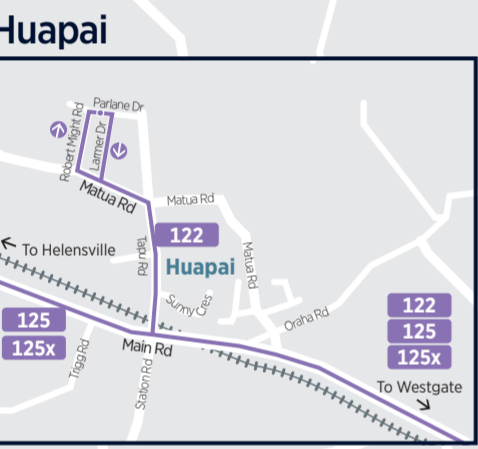

## NEW NETWORK SERVICES

FREQUENT SERVICES	LOCAL SERVICES	EXISTING SERVICES
At least every 15 minutes, 7am – 7pm, 7 days a week. Lower frequencies early morning and evenings.	At least every 60 minutes 7 days a week. Lower frequencies early morning and evenings.	No changes
<b>14t/w</b> Westgate, Lincoln Rd, Henderson, New Lynn	<b>107</b> New Lynn, Avondale Peninsula, Whitney St, Blockhouse Bay, New Lynn	<b>OuterLink</b> City, University, Parnell, Newmarket, Epsom, Mt Eden, St Lukes, Mt Albert, Pt Chevalier, Westmere, Herne Bay, City
<b>18</b> New Lynn, Avondale, Pt Chevalier, Zoo, MOTAT, Grey Lynn, City	<b>114</b> Hobsonville Point, Herald Island, Whenuapai, Westgate	<b>005</b> Pt Chevalier Beach, Westmere, Herne Bay, City (Peak only)
<b>CONNECTOR SERVICES</b>	<b>134</b> Henderson, Edmonton Rd, Flanshaw Rd, Northwestern Motorway, Great North Rd, City	<b>007</b> Pt Chevalier Beach, St Lukes, Greenlane, Glen Innes, St Heliers
At least every 30 minutes, 7am – 7pm, 7 days a week. Lower frequencies early morning and evenings.	<b>146</b> Waitakere Village, Swanson, Universal Dr, Central Park Dr, Henderson, New Lynn	<b>008</b> Otahuhu Town Centre, Penrose, Onehunga, Mt Albert Rd, Avondale, New Lynn
<b>14t</b> Westgate, Triangle Rd, Lincoln Rd, Henderson, New Lynn	<b>152</b> Henderson, Sunnyvale, Glen Eden, New Lynn	<b>009</b> Sylvia Park, Penrose, Onehunga, Richardson Rd, Blockhouse Bay, New Lynn
<b>14w</b> Westgate, Waimumu Rd, Lincoln Rd, Henderson, New Lynn	<b>161</b> Brains Park, New Lynn	<b>010</b> Onehunga, Mt Albert Rd, Great North Rd, Ponsonby Rd, Wynyard Quarter
<b>110</b> Westgate, Triangle Rd, Northwestern Motorway, Great North Rd, City	<b>170</b> Titirangi South, Titirangi, New Lynn	<b>011</b> Onehunga, Three Kings, Balmoral, St Lukes
<b>111</b> Westgate, Colwill Rd, Granville Dr, Westgate	<b>172</b> Glen Eden, Titirangi, New Lynn	<b>020</b> Westmere, Richmond Rd, Freemans Bay, City
<b>112</b> Hobsonville Point, West Harbour, Westgate	<b>122</b> Huapai, Kumeu, Westgate	<b>030</b> Pt Chevalier Beach, Williamson Ave, City
<b>120</b> Constellation Station, Greenhithe, Hobsonville Rd, Westgate, Don Buck Rd, Henderson	<b>125</b> Helensville, Waimauku, Huapai, Kumeu, Westgate	<b>258</b> Blockhouse Bay, Dominion Rd, City
<b>131</b> Te Atatu Peninsula, Te Atatu Rd, Henderson	(122 & 125 combined provide an hourly service between Huapai and Westgate)	<b>267</b> Lynfield, Dominion Rd, City
<b>132</b> Te Atatu Peninsula, Northwestern Motorway, Great North Rd, City	<b>Hourly weekdays, two-hourly Saturdays, no service Sundays.</b>	<b>277</b> Walkohai, Three Kings, Mt Eden Rd, City
<b>133</b> Henderson, Te Atatu Rd, Northwestern Motorway, Great North Rd, City	<b>171</b> Laingholm, Woodlands Park, Titirangi, New Lynn	<b>299</b> Lynfield, Walkohai, Hillsborough, Epsom, City
<b>138</b> Henderson, Edmonton Rd, Rosebank Rd, New Lynn (Mon-Fri only)	<b>PEAK PERIOD SERVICES</b>	
<b>141</b> Henderson, Rathgar Rd, Metcalfe Rd, Henderson	Services that only operate during weekday peak period. (Express services may deviate from all day route to provide more direct service)	
<b>142</b> Henderson, Henderson Valley shops, Summerland Dr, Metcalfe Rd, Rathgar Rd, Henderson	<b>129</b> Westgate, Don Buck Rd, Universal Dr, Northwestern Motorway, Great North Rd, City	
<b>143</b> Ranui, Lake Panorama Rd, Sturges Rd, Henderson	<b>209</b> Titirangi, Green Bay, Blockhouse Bay, Mt Albert, New North Rd, Bond St, City	
<b>154</b> Henderson, Glen Eden, New Lynn	<b>221x</b> Rosebank Rd, Avondale, New North Rd, City, Express	
<b>162</b> Henderson, Glendene, New Lynn	<b>223x</b> New Lynn, Avondale, New North Rd, City, Express	
<b>186</b> New Lynn, Golf Rd, Astley Ave, New Lynn	<b>243x</b> New Lynn, Tiverton Rd, New Windsor, Sandringham Rd, City, Express	
<b>195</b> New Lynn, Green Bay, Blockhouse Bay Rd, Great North Rd, City	<b>248x</b> Blockhouse Bay, New Windsor, Sandringham Rd, City, Express	
<b>221</b> Rosebank Rd, Avondale, New North Rd, St Lukes, Kingsland, City	<b>125x</b> Helensville, Waimauku, Huapai, Kumeu, Westgate, Northwestern Motorway, City, Express	
<b>223</b> New Lynn, Avondale, New North Rd, St Lukes, Kingsland, City	<b>132x</b> Te Atatu Peninsula, Northwestern Motorway, City, Express	
<b>243</b> New Lynn, Tiverton Rd, New Windsor, Owaraka, Sandringham Rd, City	<b>133x</b> Henderson, Te Atatu Rd, Northwestern Motorway, City, Express	
<b>249</b> New Lynn, Blockhouse Bay, New Windsor, Sandringham Rd, City	<b>151x</b> Parns Park, Kaurilands, New Lynn, City, Express	
	<b>171x</b> Laingholm, Titirangi, New Lynn, City, Express	
	<b>172x</b> Glen Eden, Titirangi, New Lynn, City, Express	