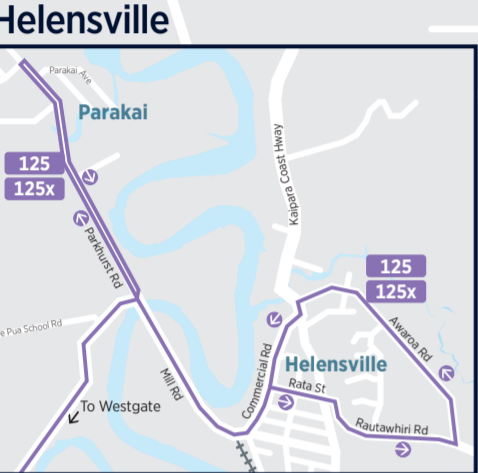

## NEW NETWORK SERVICES

FREQUENT SERVICES	LOCAL SERVICES	EXISTING SERVICES
At least every 15 minutes, 7am – 7pm, 7 days a week. Lower frequencies early morning and evenings.	At least every 60 minutes 7 days a week. Lower frequencies early morning and evenings.	No changes
<b>14t/w</b> Westgate, Lincoln Rd, Henderson, New Lynn	<b>107</b> New Lynn, Avondale Peninsula, Whitney St, Blockhouse Bay, New Lynn	<b>OuterLink</b> City, University, Parnell, Newmarket, Epsom, Mt Eden, St Lukes, Mt Albert, Pt Chevalier, Westmere, Herne Bay, City
<b>18</b> New Lynn, Avondale, Pt Chevalier, Zoo, MOTAT, Grey Lynn, City	<b>114</b> Hobsonville Point, Herald Island, Whenuapai, Westgate	<b>005</b> Pt Chevalier Beach, Westmere, Herne Bay, City (Peak only)
<b>CONNECTOR SERVICES</b>	<b>134</b> Henderson, Edmonton Rd, Flanshaw Rd, Northwestern Motorway, Great North Rd, City	<b>007</b> Pt Chevalier Beach, St Lukes, Greenlane, Glen Innes, St Heliers
At least every 30 minutes, 7am – 7pm, 7 days a week. Lower frequencies early morning and evenings.	<b>146</b> Waitakere Village, Swanson, Universal Dr, Central Park Dr, Henderson, New Lynn	<b>008</b> Otahuhu Town Centre, Penrose, Onehunga, Mt Albert Rd, Avondale, New Lynn
<b>14t</b> Westgate, Triangle Rd, Lincoln Rd, Henderson, New Lynn	<b>152</b> Henderson, Sunnyvale, Glen Eden, New Lynn	<b>009</b> Sylvia Park, Penrose, Onehunga, Richardson Rd, Blockhouse Bay, New Lynn
<b>14w</b> Westgate, Waimumu Rd, Lincoln Rd, Henderson, New Lynn	<b>161</b> Brains Park, New Lynn	<b>010</b> Onehunga, Mt Albert Rd, Great North Rd, Ponsonby Rd, Wynyard Quarter
<b>110</b> Westgate, Triangle Rd, Northwestern Motorway, Great North Rd, City	<b>170</b> Titirangi South, Titirangi, New Lynn	<b>011</b> Onehunga, Three Kings, Balmoral, St Lukes
<b>111</b> Westgate, Colwill Rd, Granville Dr, Westgate	<b>172</b> Glen Eden, Titirangi, New Lynn	<b>020</b> Westmere, Richmond Rd, Freemans Bay, City
<b>112</b> Hobsonville Point, West Harbour, Westgate	<b>122</b> Huapai, Kumeu, Westgate	<b>030</b> Pt Chevalier Beach, Williamson Ave, City
<b>120</b> Constellation Station, Greenhithe, Hobsonville Rd, Westgate, Don Buck Rd, Henderson	<b>125</b> Helensville, Waimauku, Huapai, Kumeu, Westgate	<b>258</b> Blockhouse Bay, Dominion Rd, City
<b>131</b> Te Atatu Peninsula, Te Atatu Rd, Henderson	(122 & 125 combined provide an hourly service between Huapai and Westgate)	<b>267</b> Lynfield, Dominion Rd, City
<b>132</b> Te Atatu Peninsula, Northwestern Motorway, Great North Rd, City	<b>Hourly weekdays, two-hourly Saturdays, no service Sundays.</b>	<b>277</b> Walkohai, Three Kings, Mt Eden Rd, City
<b>133</b> Henderson, Te Atatu Rd, Northwestern Motorway, Great North Rd, City	<b>171</b> Laingholm, Woodlands Park, Titirangi, New Lynn	<b>299</b> Lynfield, Walkohai, Hillsborough, Epsom, City
<b>138</b> Henderson, Edmonton Rd, Rosebank Rd, New Lynn (Mon-Fri only)	<b>PEAK PERIOD SERVICES</b>	
<b>141</b> Henderson, Rathgar Rd, Metcalfe Rd, Henderson	Services that only operate during weekday peak period. (Express services may deviate from all day route to provide more direct service)	
<b>142</b> Henderson, Henderson Valley shops, Summerland Dr, Metcalfe Rd, Rathgar Rd, Henderson	<b>129</b> Westgate, Don Buck Rd, Universal Dr, Northwestern Motorway, Great North Rd, City	
<b>143</b> Ranui, Lake Panorama Rd, Sturges Rd, Henderson	<b>209</b> Titirangi, Green Bay, Blockhouse Bay, Mt Albert, New North Rd, Bond St, City	
<b>154</b> Henderson, Glen Eden, New Lynn	<b>221x</b> Rosebank Rd, Avondale, New North Rd, City, Express	
<b>162</b> Henderson, Glendene, New Lynn	<b>223x</b> New Lynn, Avondale, New North Rd, City, Express	
<b>186</b> New Lynn, Golf Rd, Astley Ave, New Lynn	<b>243x</b> New Lynn, Tiverton Rd, New Windsor, Sandringham Rd, City, Express	
<b>195</b> New Lynn, Green Bay, Blockhouse Bay Rd, Great North Rd, City	<b>248x</b> Blockhouse Bay, New Windsor, Sandringham Rd, City, Express	
<b>221</b> Rosebank Rd, Avondale, New North Rd, St Lukes, Kingsland, City	<b>125x</b> Helensville, Waimauku, Huapai, Kumeu, Westgate, Northwestern Motorway, City, Express	
<b>223</b> New Lynn, Avondale, New North Rd, St Lukes, Kingsland, City	<b>132x</b> Te Atatu Peninsula, Northwestern Motorway, City, Express	
<b>243</b> New Lynn, Tiverton Rd, New Windsor, Owaraka, Sandringham Rd, City	<b>133x</b> Henderson, Te Atatu Rd, Northwestern Motorway, City, Express	
<b>249</b> New Lynn, Blockhouse Bay, New Windsor, Sandringham Rd, City	<b>151x</b> Parns Park, Kaurilands, New Lynn, City, Express	
	<b>171x</b> Laingholm, Titirangi, New Lynn, City, Express	
	<b>172x</b> Glen Eden, Titirangi, New Lynn, City, Express	