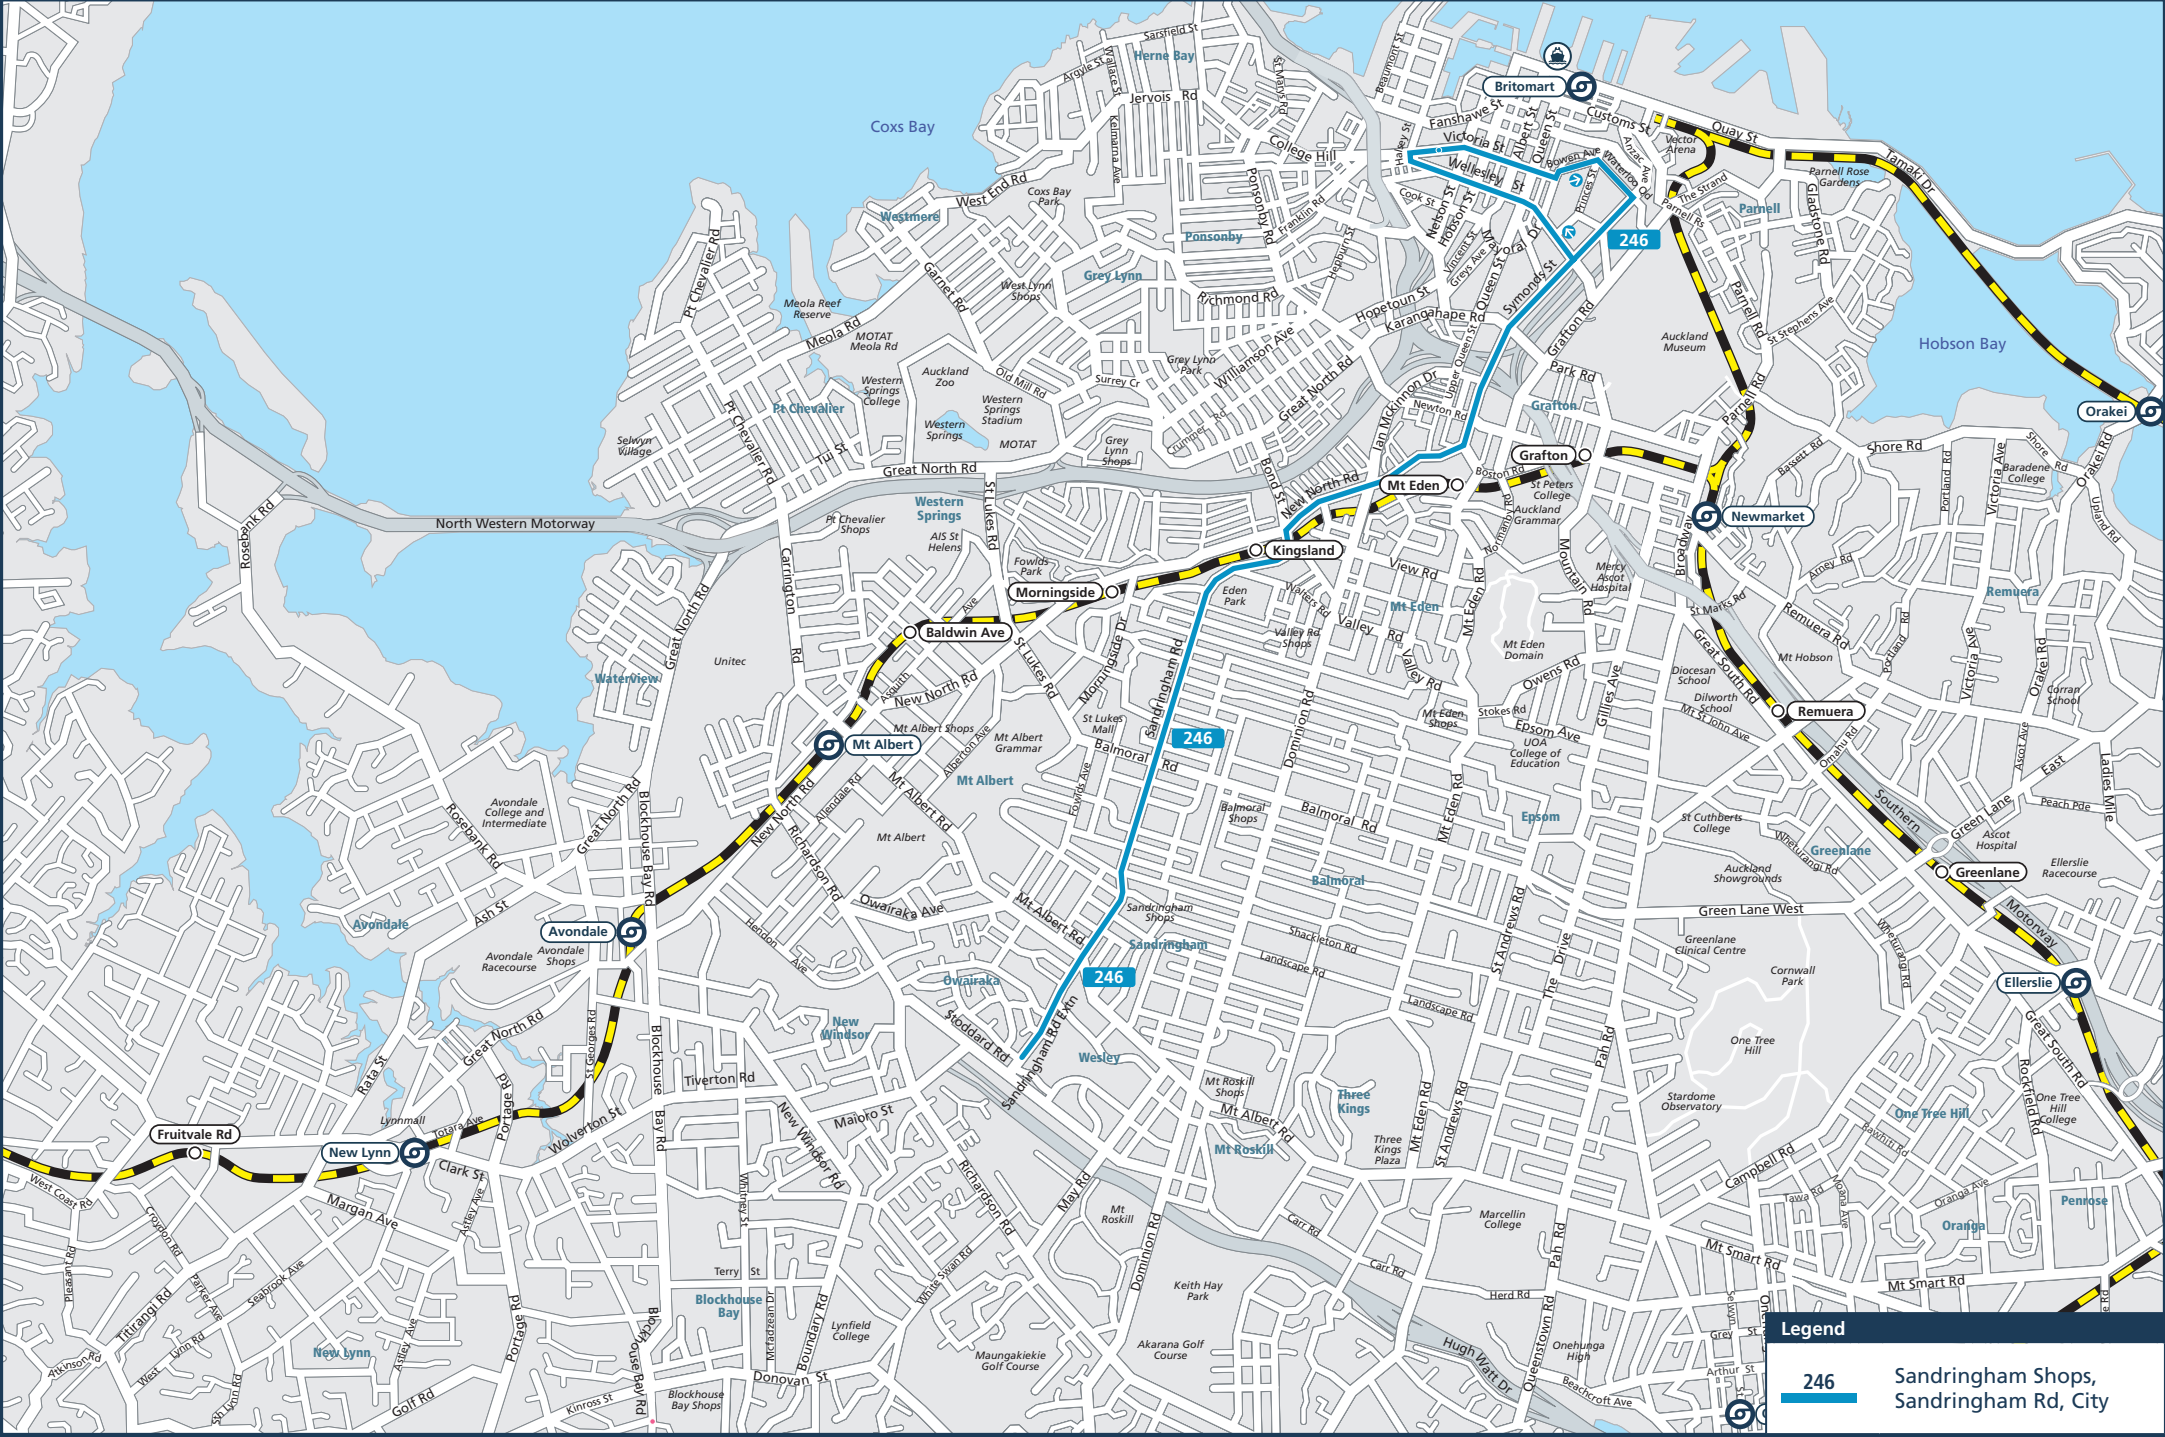

ROUTE 246 - WESLEY TO CITY CENTRE VIA SANDRINGHAM RD

Legend

246

Sandringham Shops,
Sandringham Rd, City