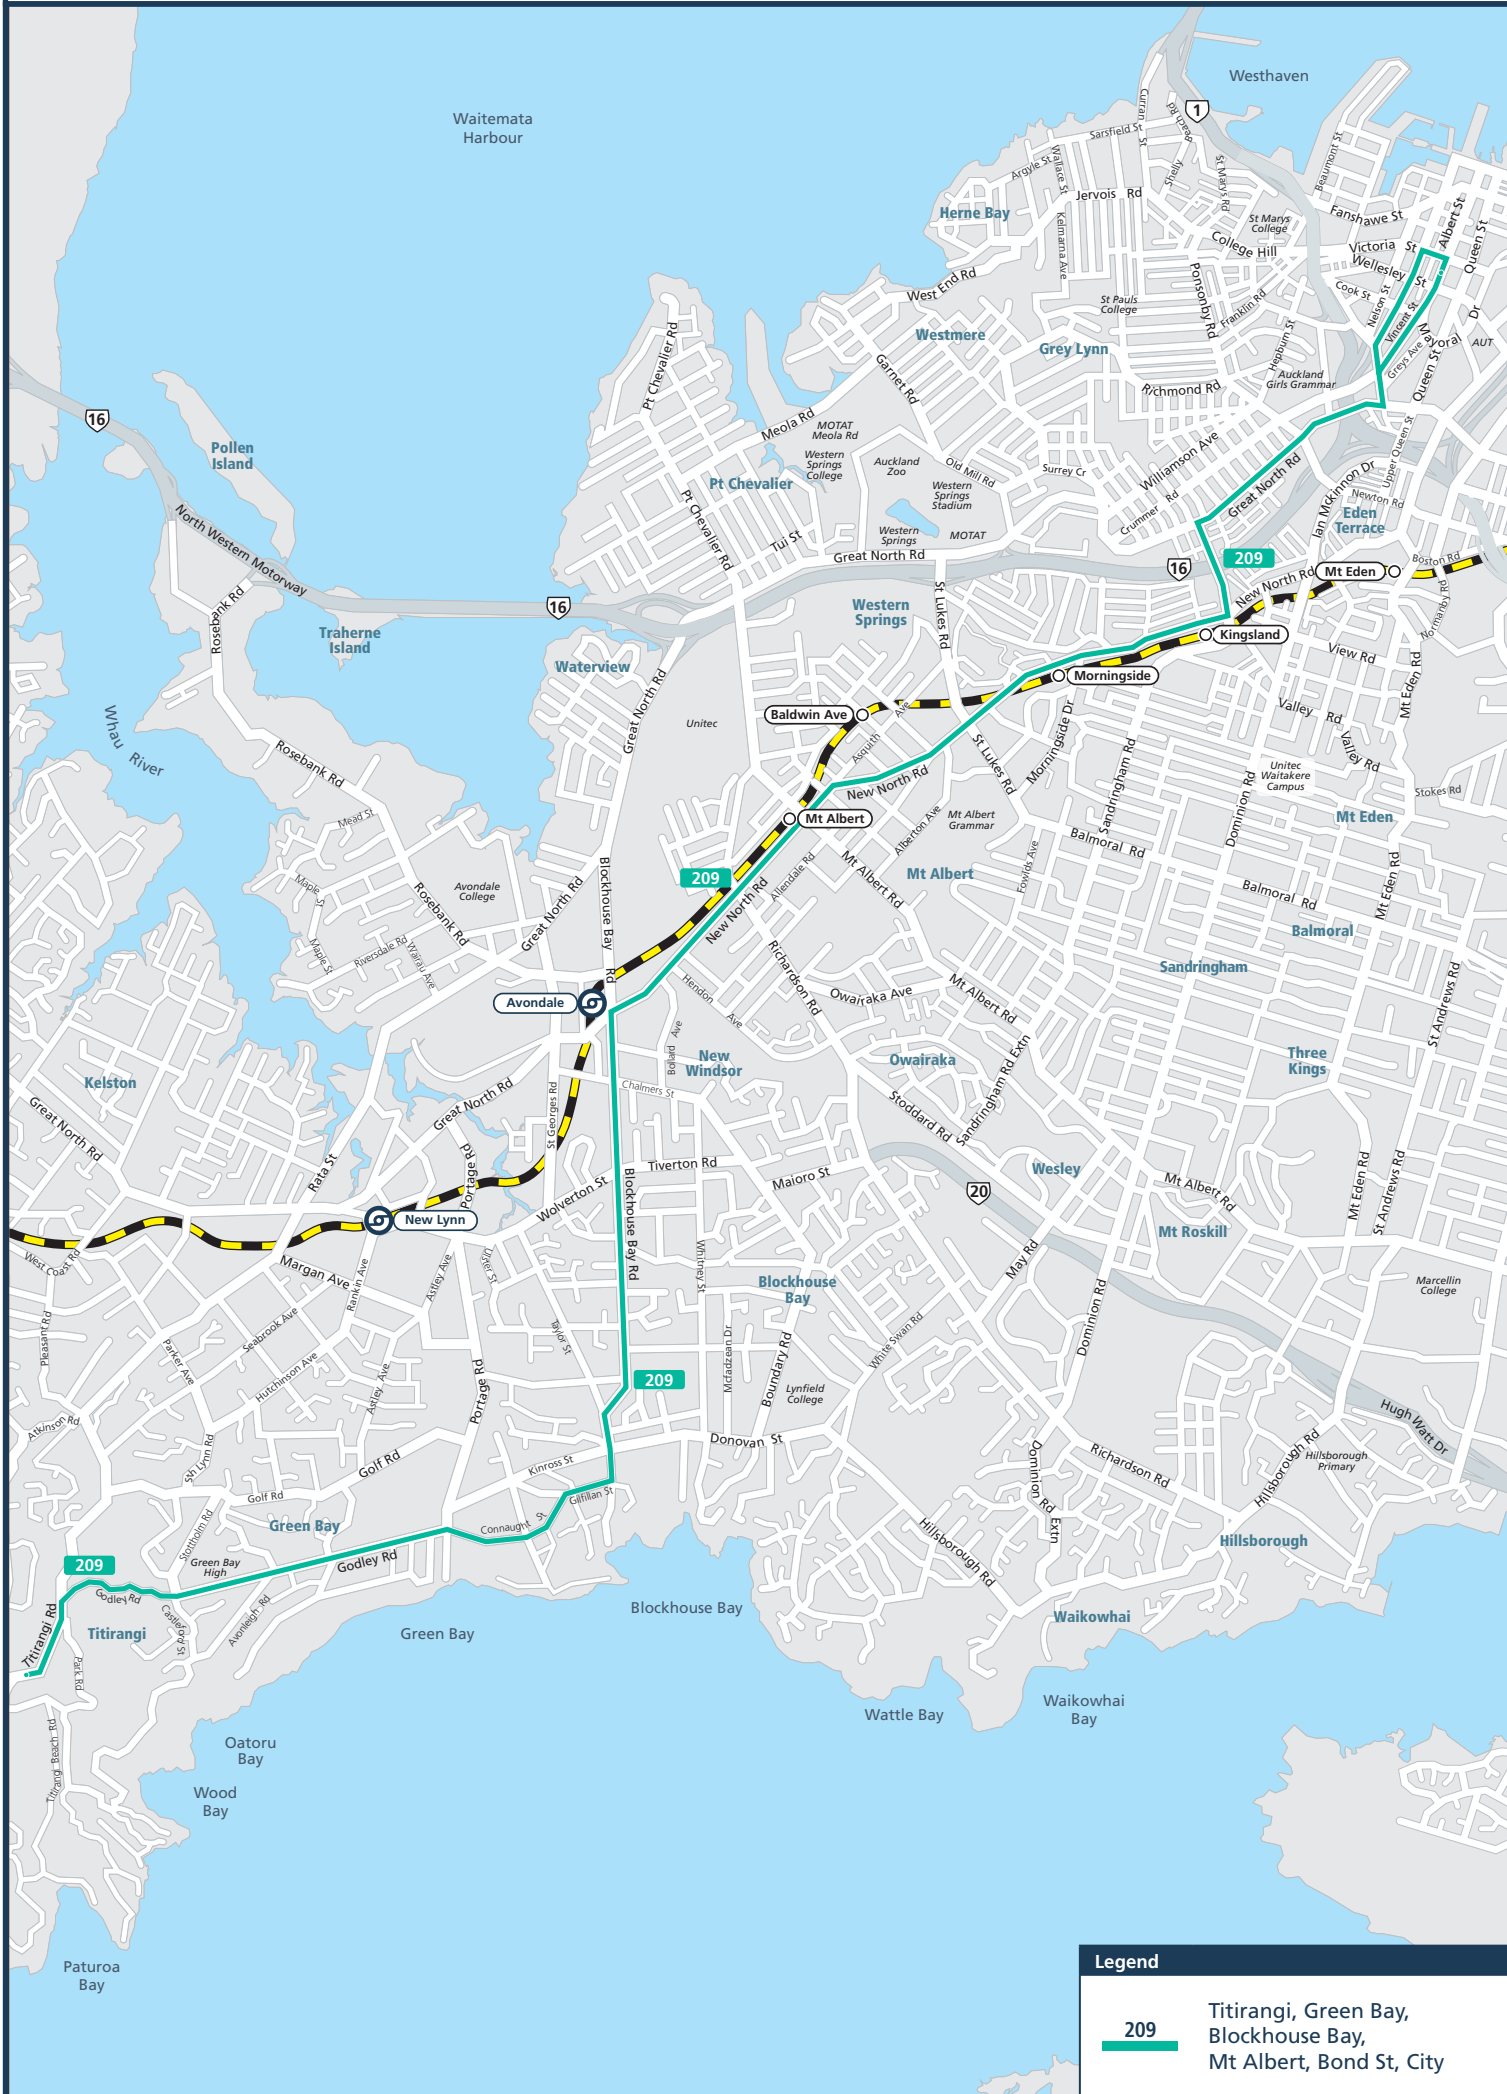

# ROUTE 209 – TITIRANGI, GREEN BAY & BLOCKHOUSE BAY TO CITY CENTRE VIA NEW NORTH RD

**Legend**

**209** Titirangi, Green Bay, Blockhouse Bay, Mt Albert, Bond St, City