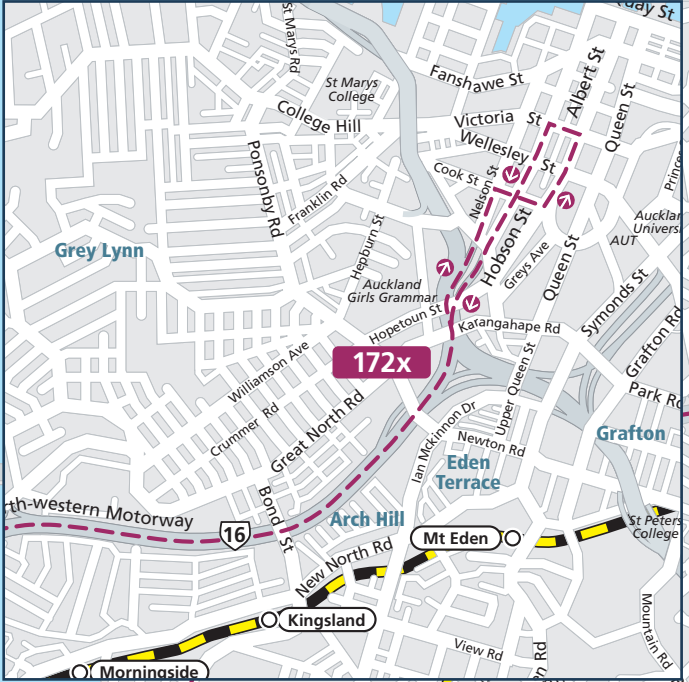

ROUTE 172x – GLEN EDEN TO CITY CENTRE VIA TITIRANGI AND NEW LYNN EXPRESS

Legend	
	172x Glen Eden, Titirangi, New Lynn, City, Express
	172x Glen Eden, Titirangi, New Lynn, City, Standard