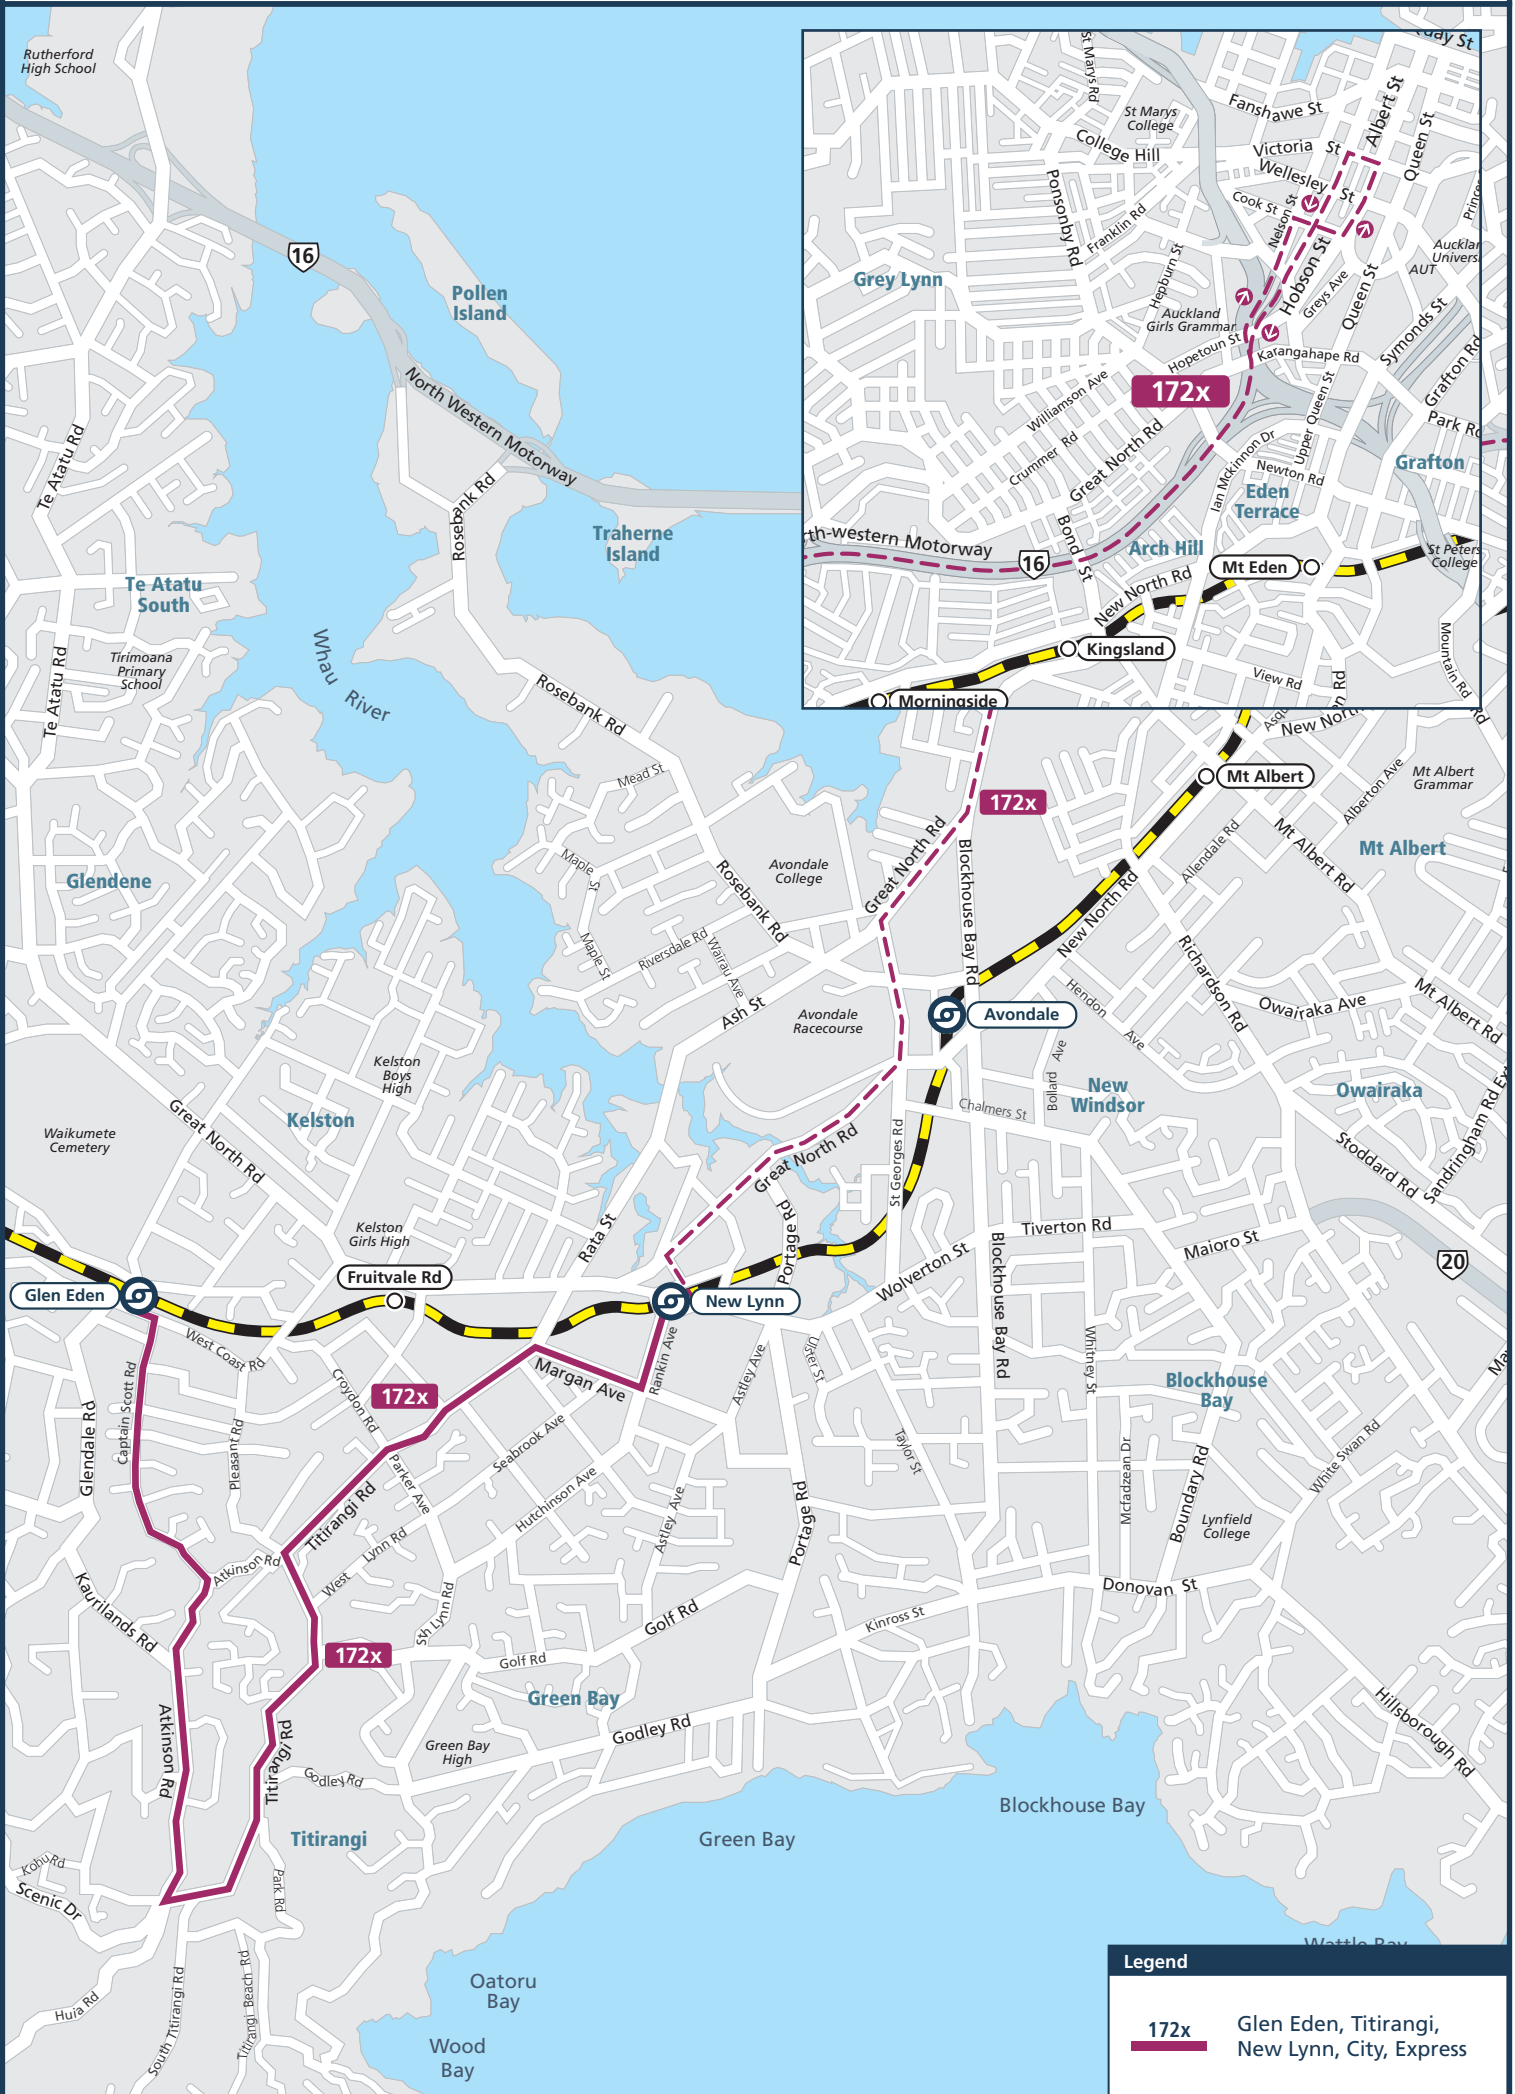

ROUTE 172x – GLEN EDEN TO CITY CENTRE VIA TITIRANGI AND NEW LYNN EXPRESS

Legend	
	172x Glen Eden, Titirangi, New Lynn, City, Express
	172x Glen Eden, Titirangi, New Lynn, City, Standard