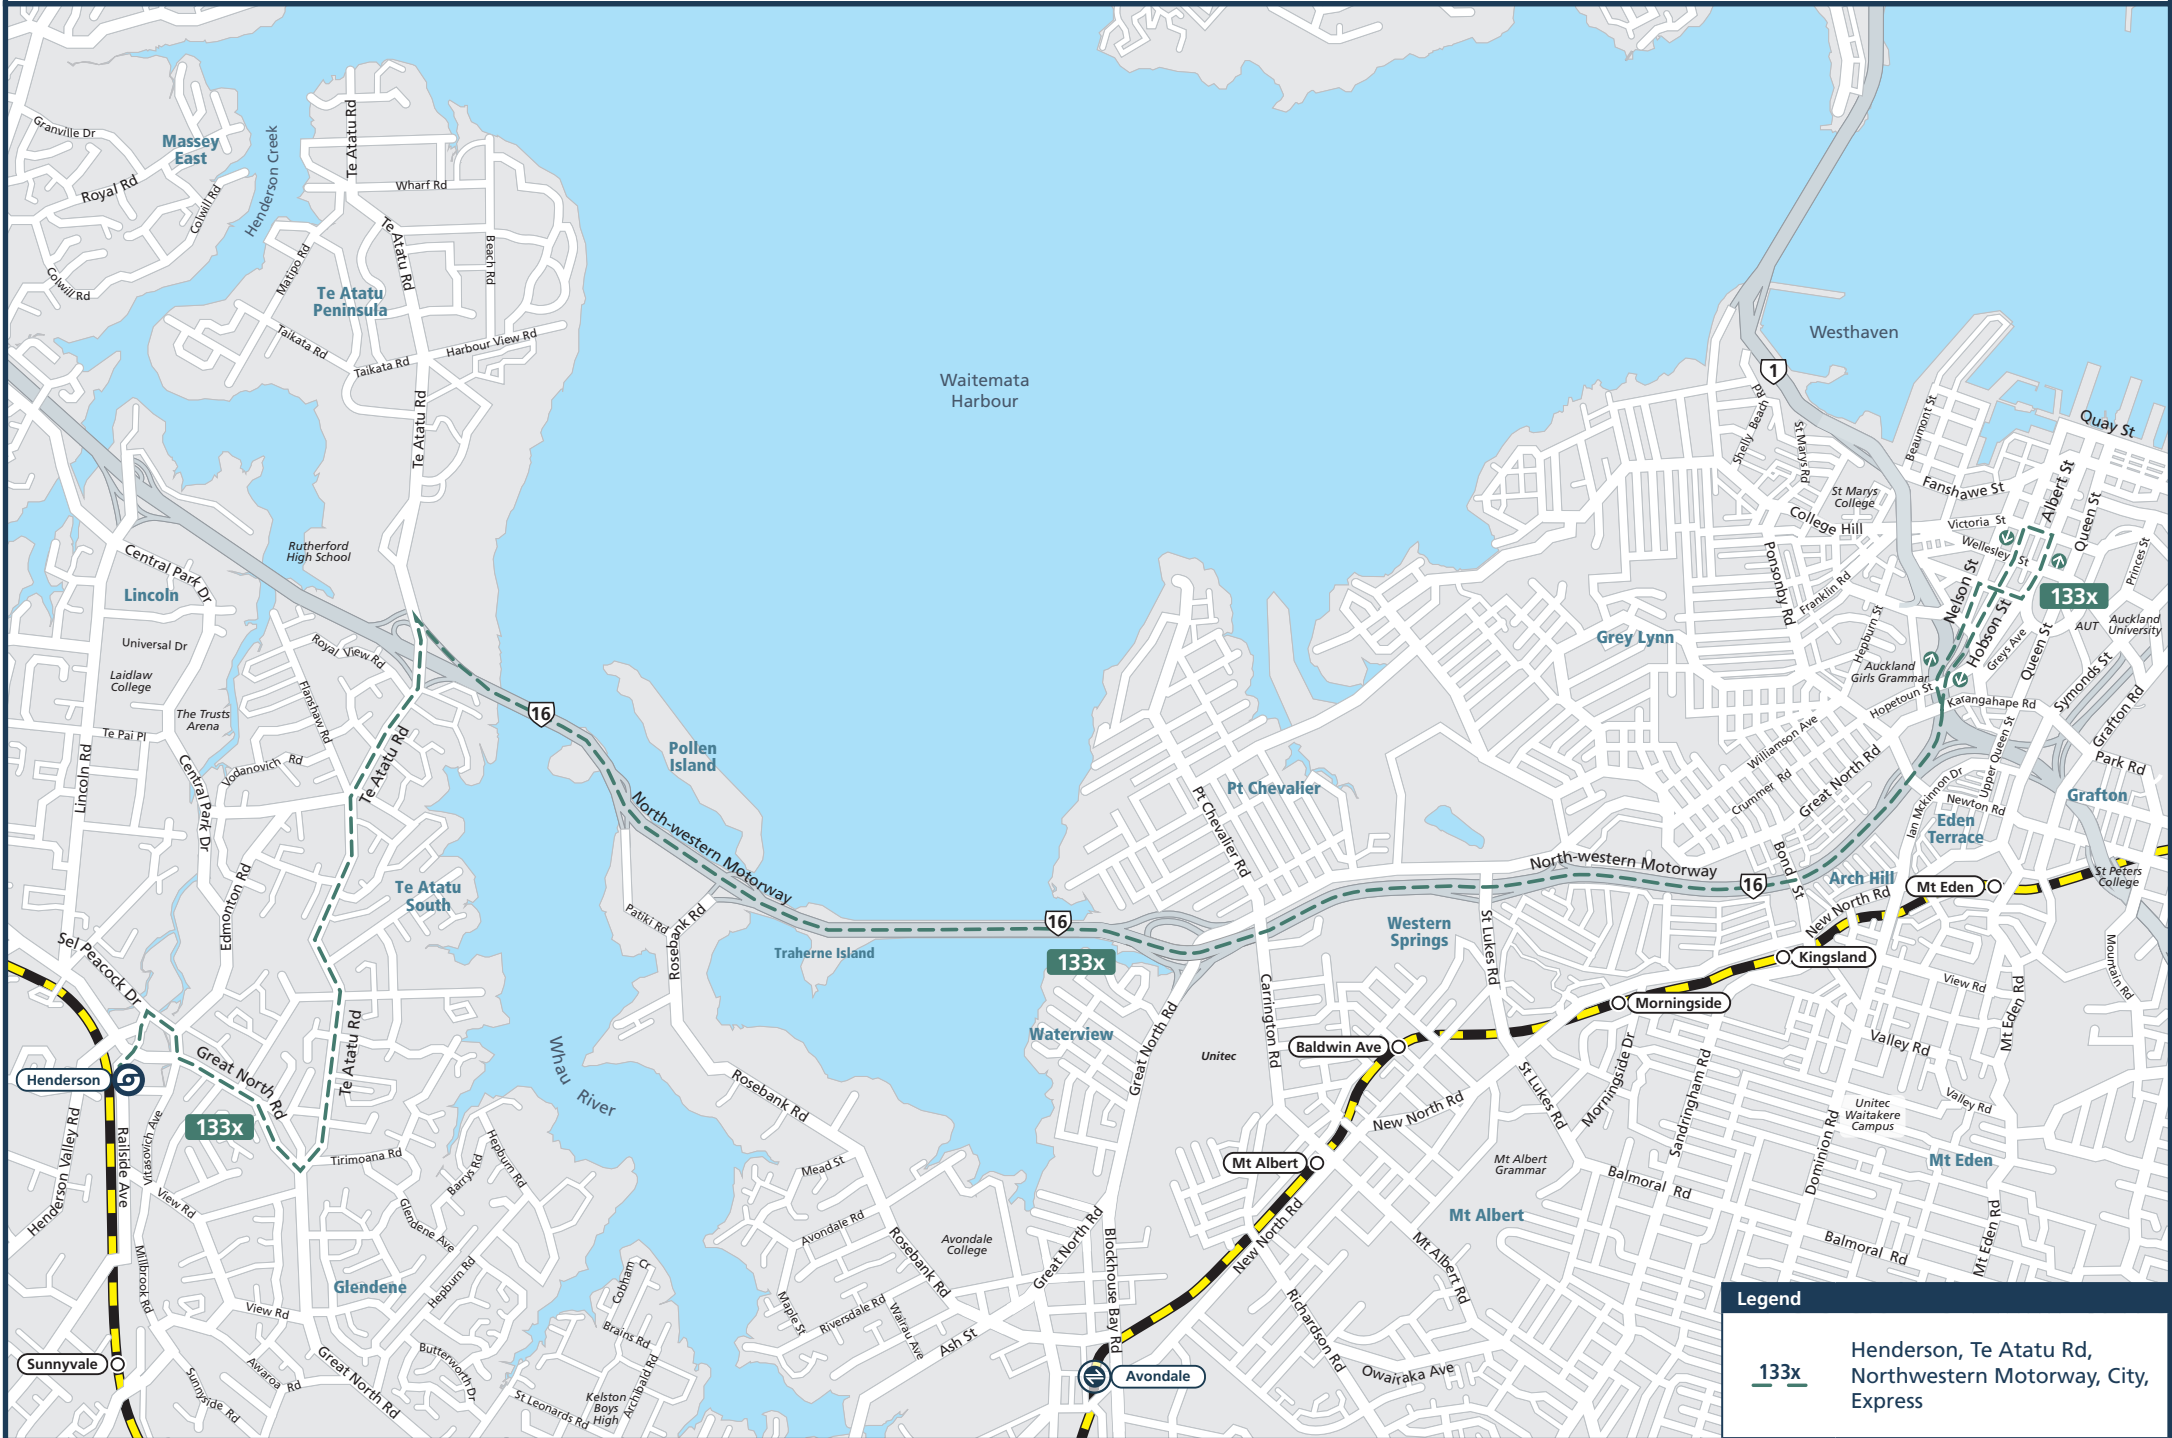

ROUTE 133x - HENDERSON TO CITY CENTRE VIA TE ATATU RD EXPRESS

Legend

133x Henderson, Te Atatu Rd, Northwestern Motorway, City, Express