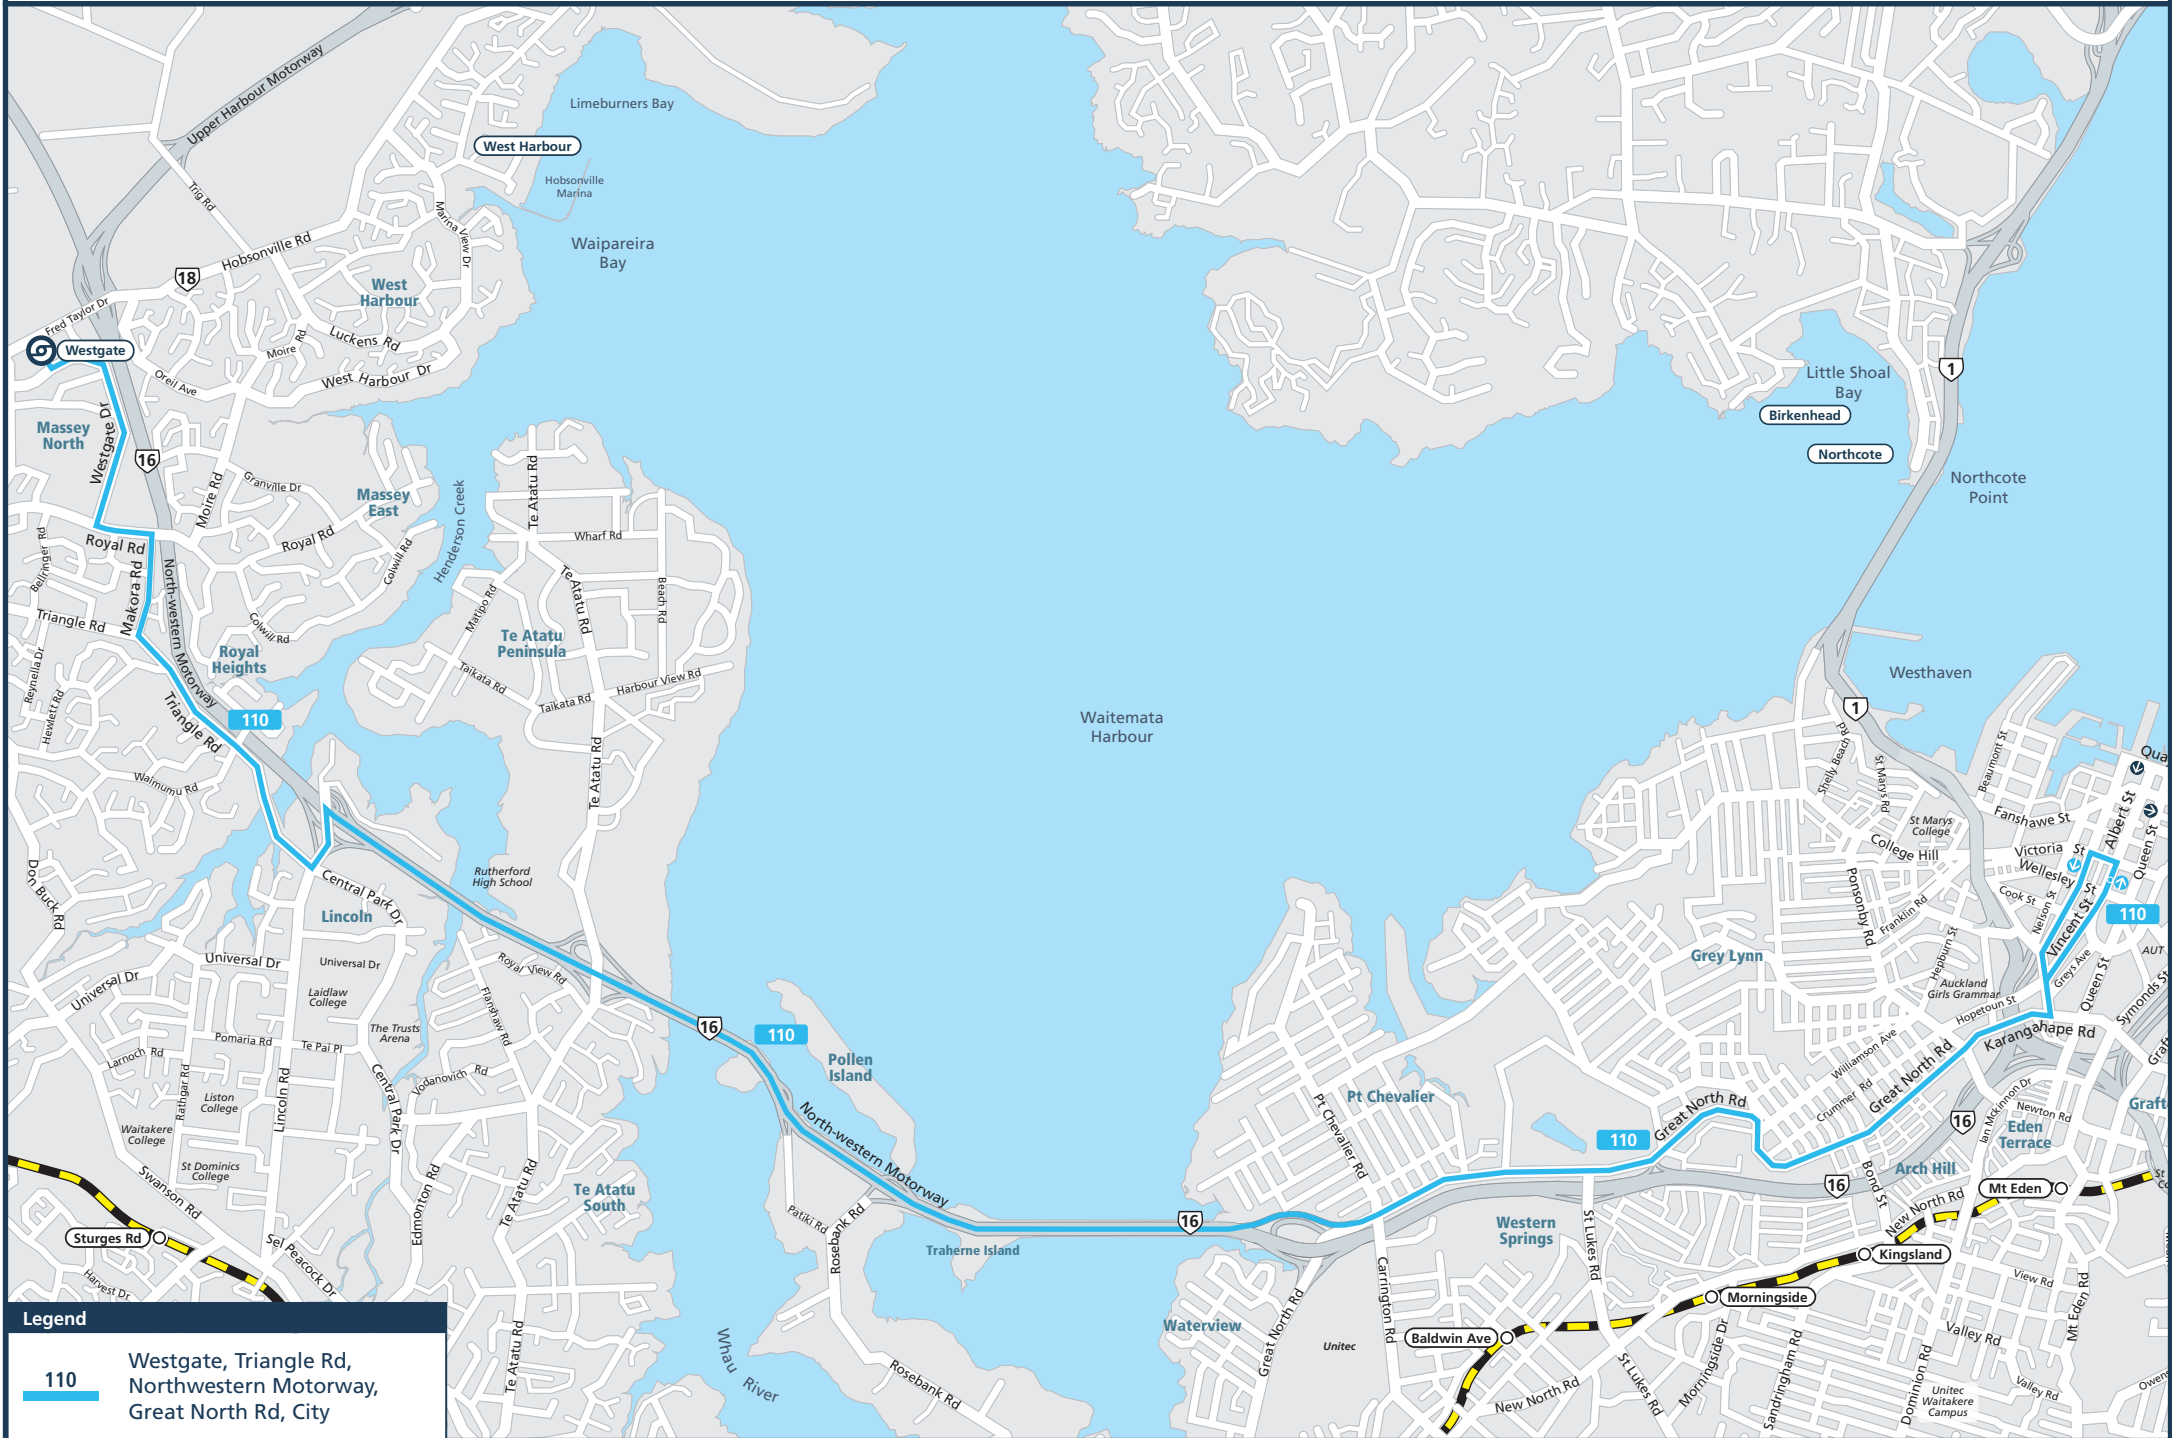

ROUTE 110 - WESTGATE TO CITY CENTRE VIA NORTHWESTERN MOTORWAY

Legend

110

Westgate, Triangle Rd,
Northwestern Motorway,
Great North Rd, City